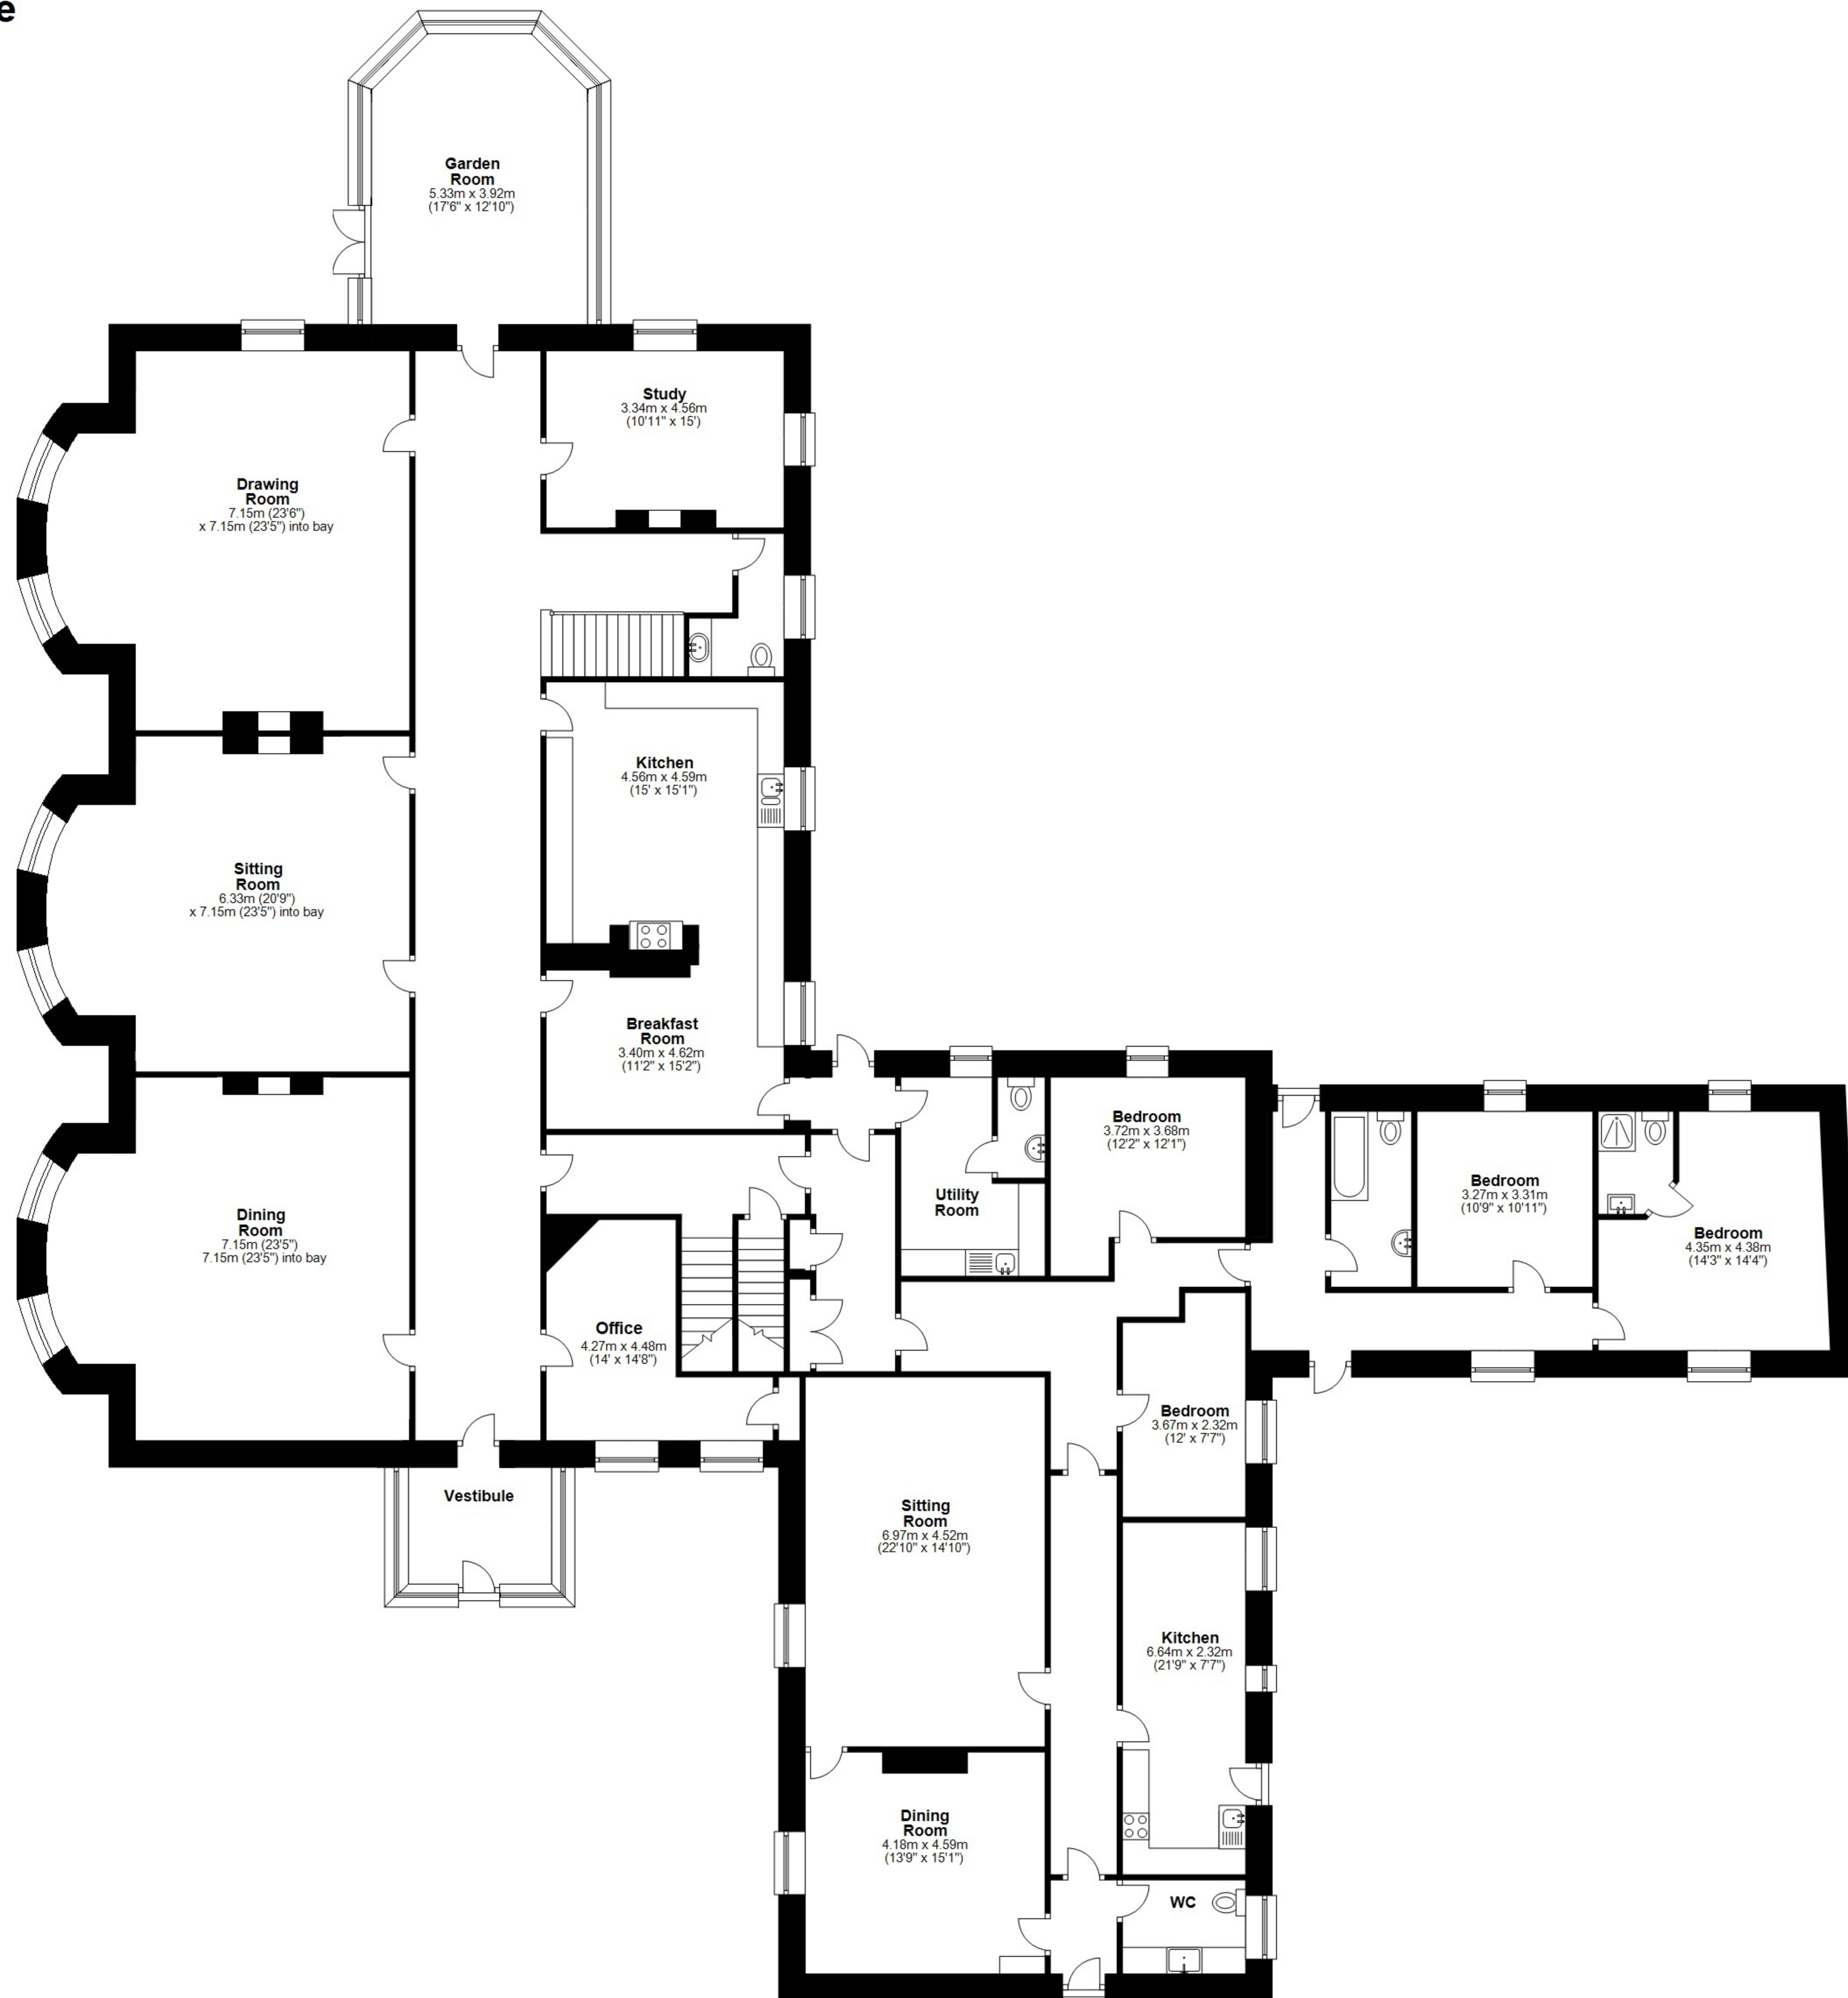

**Demesne Hall, 10 Rectory Lane
Wolsingham**

Total area: approx. 747.7 sq. metres (8048.6 sq. feet)

Demesne Hall, 10 Rectory Lane Wolsingham

Total area: approx. 747.7 sq. metres (8048.6 sq. feet)