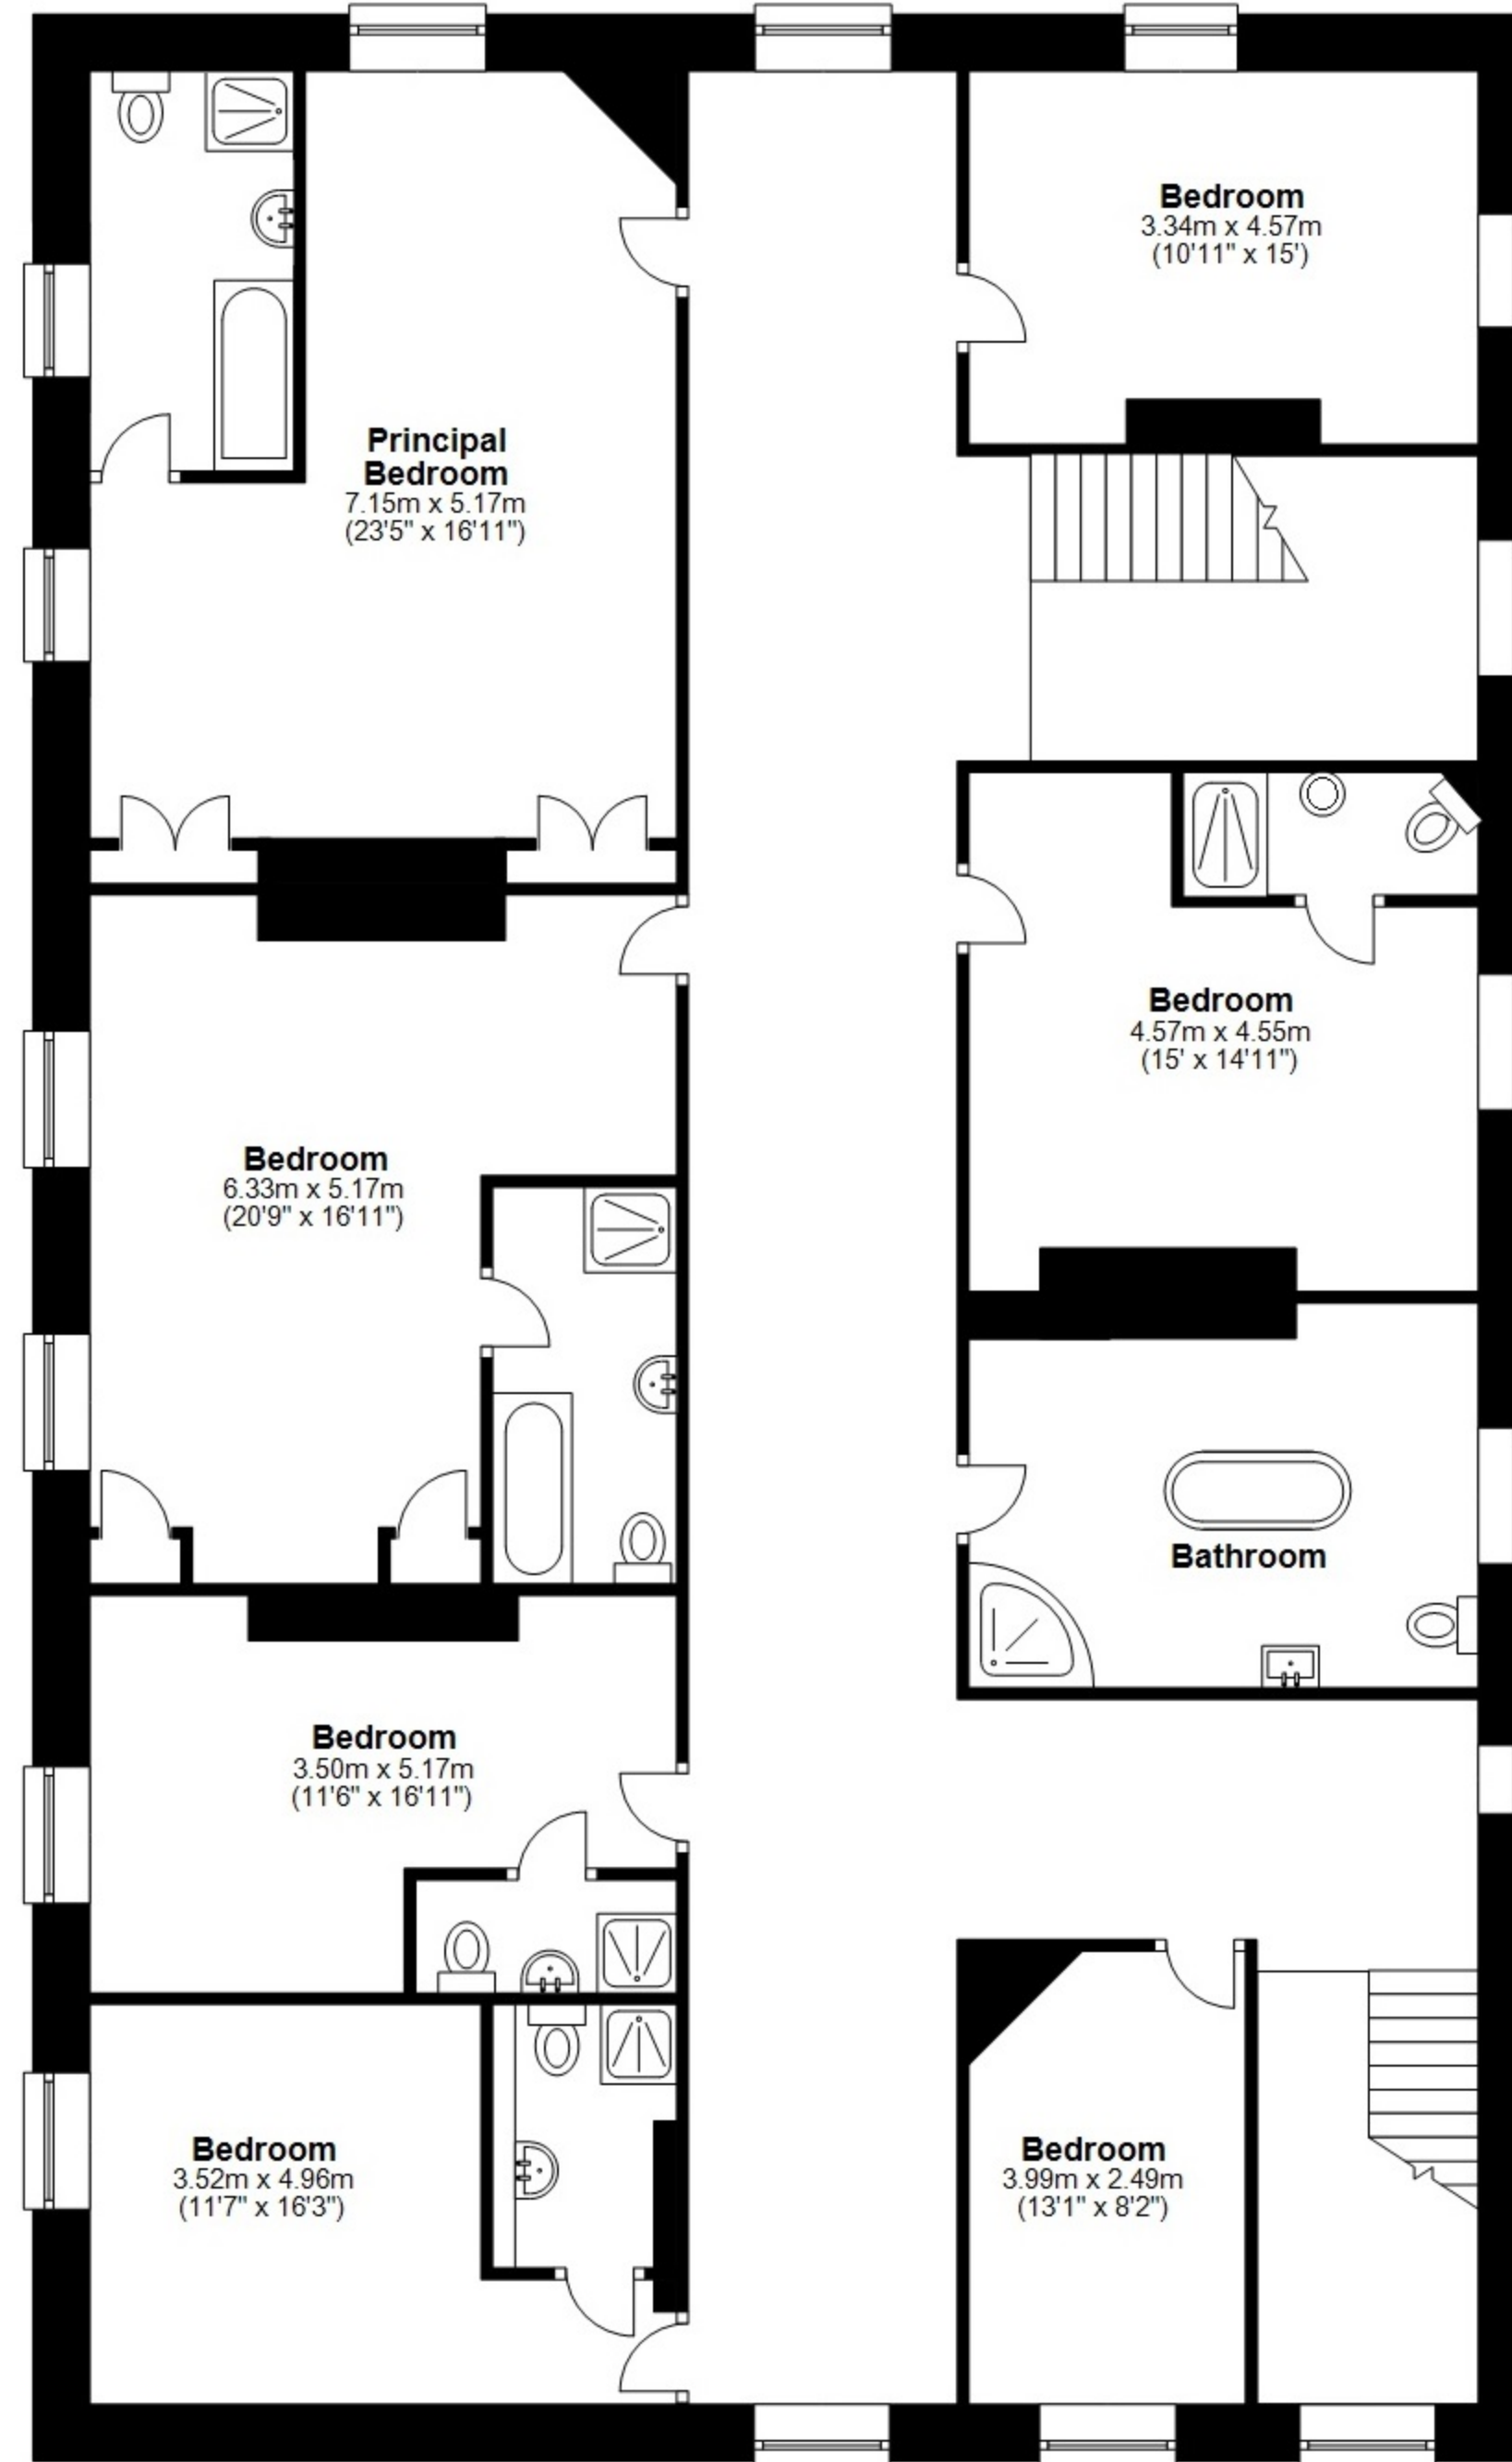

**Demesne Hall, 10 Rectory Lane
Wolsingham**

Total area: approx. 747.7 sq. metres (8048.6 sq. feet)

Demesne Hall, 10 Rectory Lane Wolsingham

Total area: approx. 747.7 sq. metres (8048.6 sq. feet)