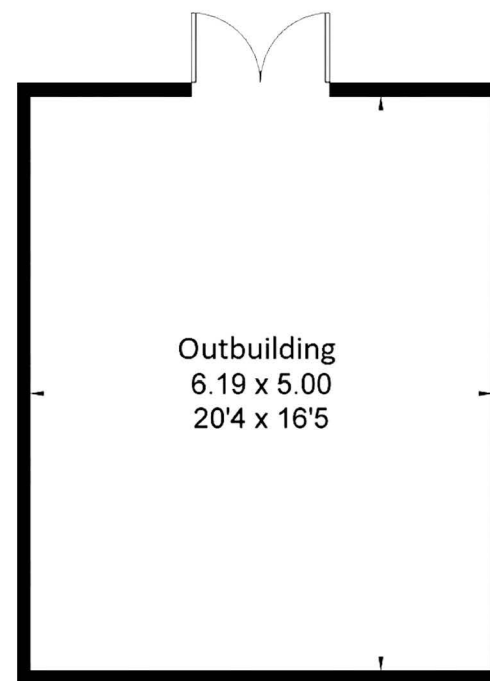

Blaen Nant Melyn

Rhandirmwyn, Llandoverly, Carmarthenshire

Ground Floor

 = Reduced head height below 1.5m

Approximate Area = 135.8 sq m / 1462 sq ft
Cart Store = 9.2 sq m / 99 sq ft
Outbuilding = 31 sq m / 333 sq ft
Total = 176 sq m / 1894 sq ft
Including Limited Use Area (7.7 sq m / 83 sq ft)

Blaen Nant Melyn

Rhandirmwyn, Llandovery, Carmarthenshire

First Floor

 = Reduced head height below 1.5m

Approximate Area = 135.8 sq m / 1462 sq ft
Cart Store = 9.2 sq m / 99 sq ft
Outbuilding = 31 sq m / 333 sq ft
Total = 176 sq m / 1894 sq ft
Including Limited Use Area (7.7 sq m / 83 sq ft)

Blaen Nant Melyn

Rhandirmwyn, Llandovery, Carmarthenshire

Outbuilding

 = Reduced head height below 1.5m

Approximate Area = 135.8 sq m / 1462 sq ft
Cart Store = 9.2 sq m / 99 sq ft
Outbuilding = 31 sq m / 333 sq ft
Total = 176 sq m / 1894 sq ft
Including Limited Use Area (7.7 sq m / 83 sq ft)