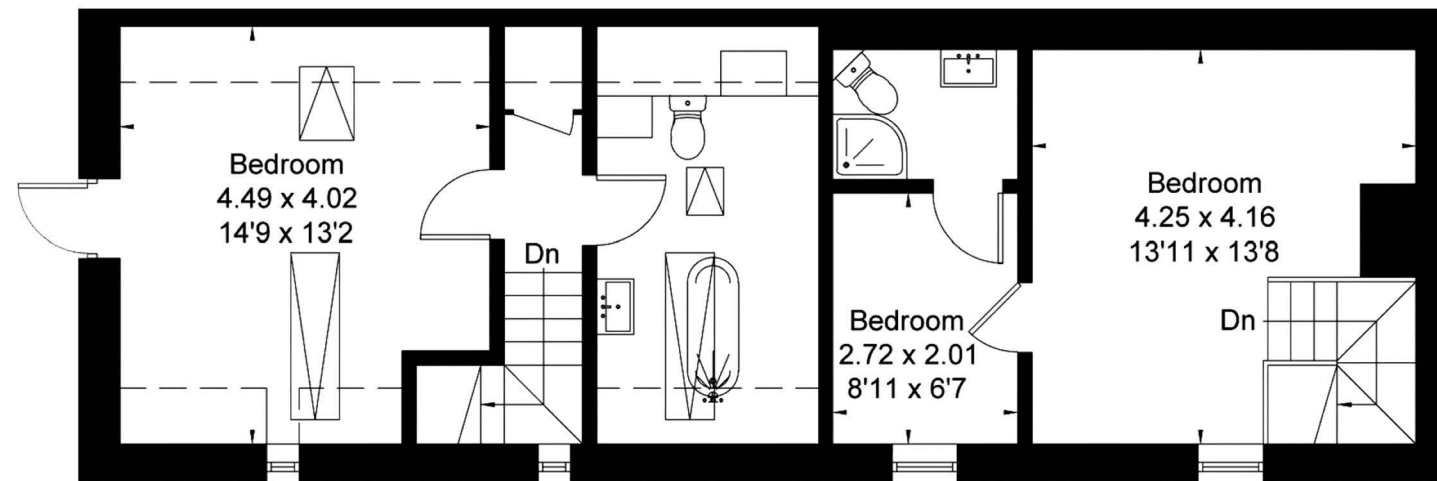

Blaen Nant Melyn

Rhandirmwyn, Llandoverly, Carmarthenshire

Ground Floor

 = Reduced head height below 1.5m

Approximate Area = 135.8 sq m / 1462 sq ft
Cart Store = 9.2 sq m / 99 sq ft
Outbuilding = 31 sq m / 333 sq ft
Total = 176 sq m / 1894 sq ft
Including Limited Use Area (7.7 sq m / 83 sq ft)

Blaen Nant Melyn

Rhandirmwyn, Llandovery, Carmarthenshire

First Floor

 = Reduced head height below 1.5m

Approximate Area = 135.8 sq m / 1462 sq ft
Cart Store = 9.2 sq m / 99 sq ft
Outbuilding = 31 sq m / 333 sq ft
Total = 176 sq m / 1894 sq ft
Including Limited Use Area (7.7 sq m / 83 sq ft)

Blaen Nant Melyn

Rhandirmwyn, Llandovery, Carmarthenshire

Outbuilding

 = Reduced head height below 1.5m

Approximate Area = 135.8 sq m / 1462 sq ft
Cart Store = 9.2 sq m / 99 sq ft
Outbuilding = 31 sq m / 333 sq ft
Total = 176 sq m / 1894 sq ft
Including Limited Use Area (7.7 sq m / 83 sq ft)