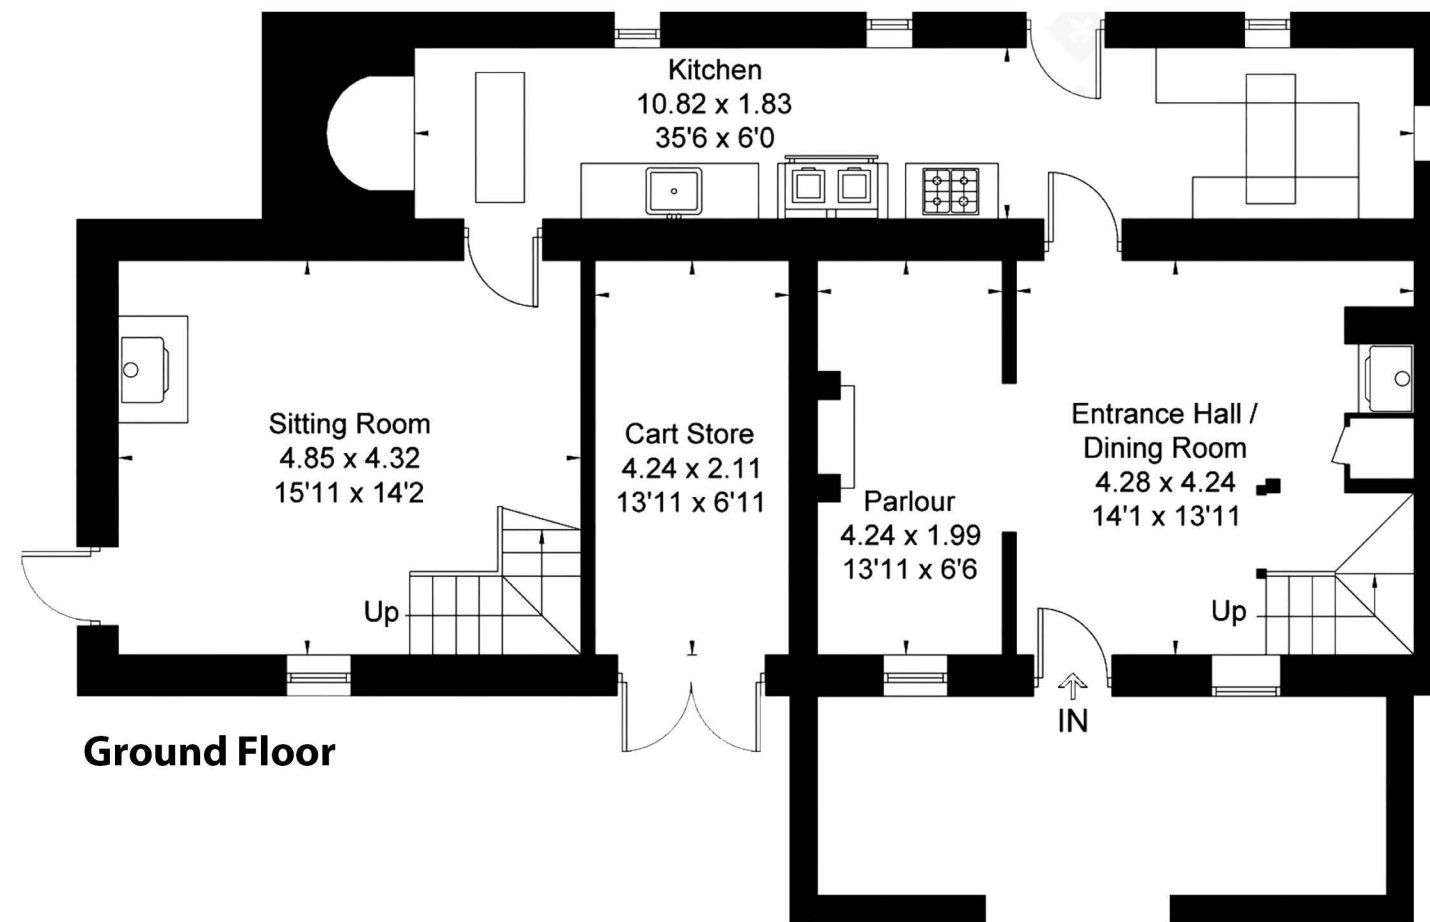

Blaen Nant Melyn

Rhandirmwyn, Llandoverly, Carmarthenshire

Ground Floor

 = Reduced head height below 1.5m

Approximate Area = 135.8 sq m / 1462 sq ft
Cart Store = 9.2 sq m / 99 sq ft
Outbuilding = 31 sq m / 333 sq ft
Total = 176 sq m / 1894 sq ft
Including Limited Use Area (7.7 sq m / 83 sq ft)

Blaen Nant Melyn

Rhandirmwyn, Llandovery, Carmarthenshire

First Floor

 = Reduced head height below 1.5m

Approximate Area = 135.8 sq m / 1462 sq ft
Cart Store = 9.2 sq m / 99 sq ft
Outbuilding = 31 sq m / 333 sq ft
Total = 176 sq m / 1894 sq ft
Including Limited Use Area (7.7 sq m / 83 sq ft)

Blaen Nant Melyn

Rhandirmwyn, Llandovery, Carmarthenshire

Outbuilding

 = Reduced head height below 1.5m

Approximate Area = 135.8 sq m / 1462 sq ft
Cart Store = 9.2 sq m / 99 sq ft
Outbuilding = 31 sq m / 333 sq ft
Total = 176 sq m / 1894 sq ft
Including Limited Use Area (7.7 sq m / 83 sq ft)