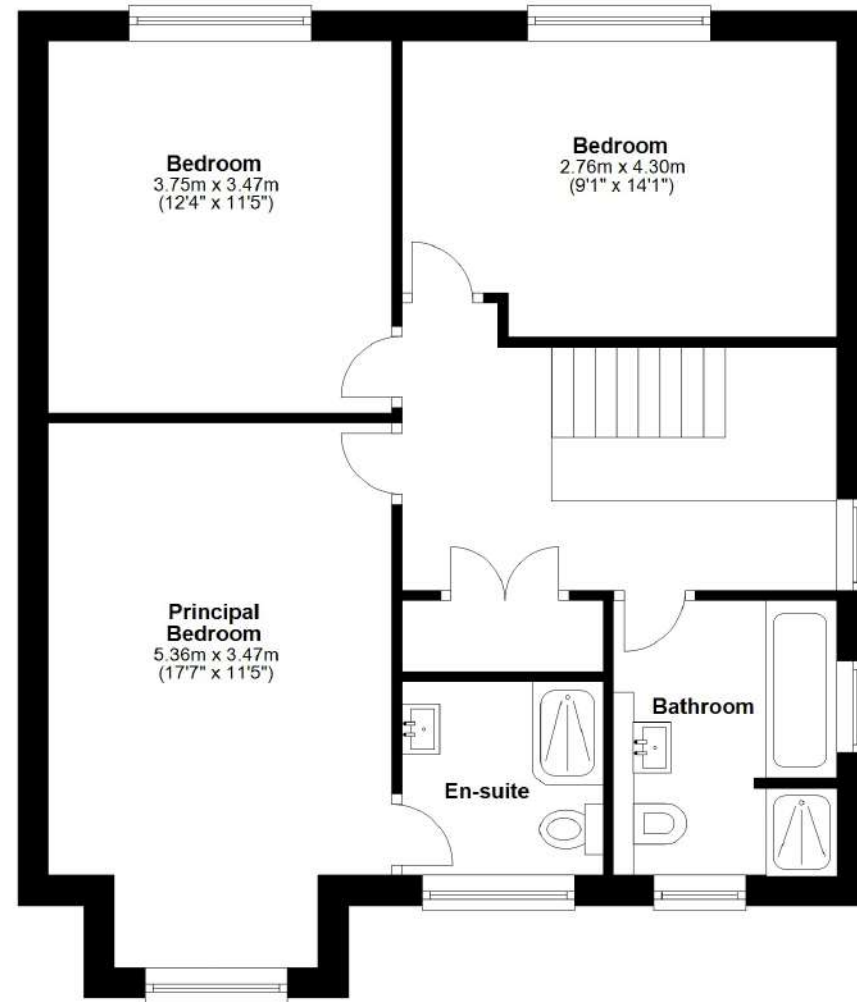

13 Forest Drive, Brampton Road, Alston

Total area: approx. 143.3 sq. metres (1542.4 sq. feet)

13 Forest Drive, Brampton Road, Alston

Total area: approx. 143.3 sq. metres (1542.4 sq. feet)