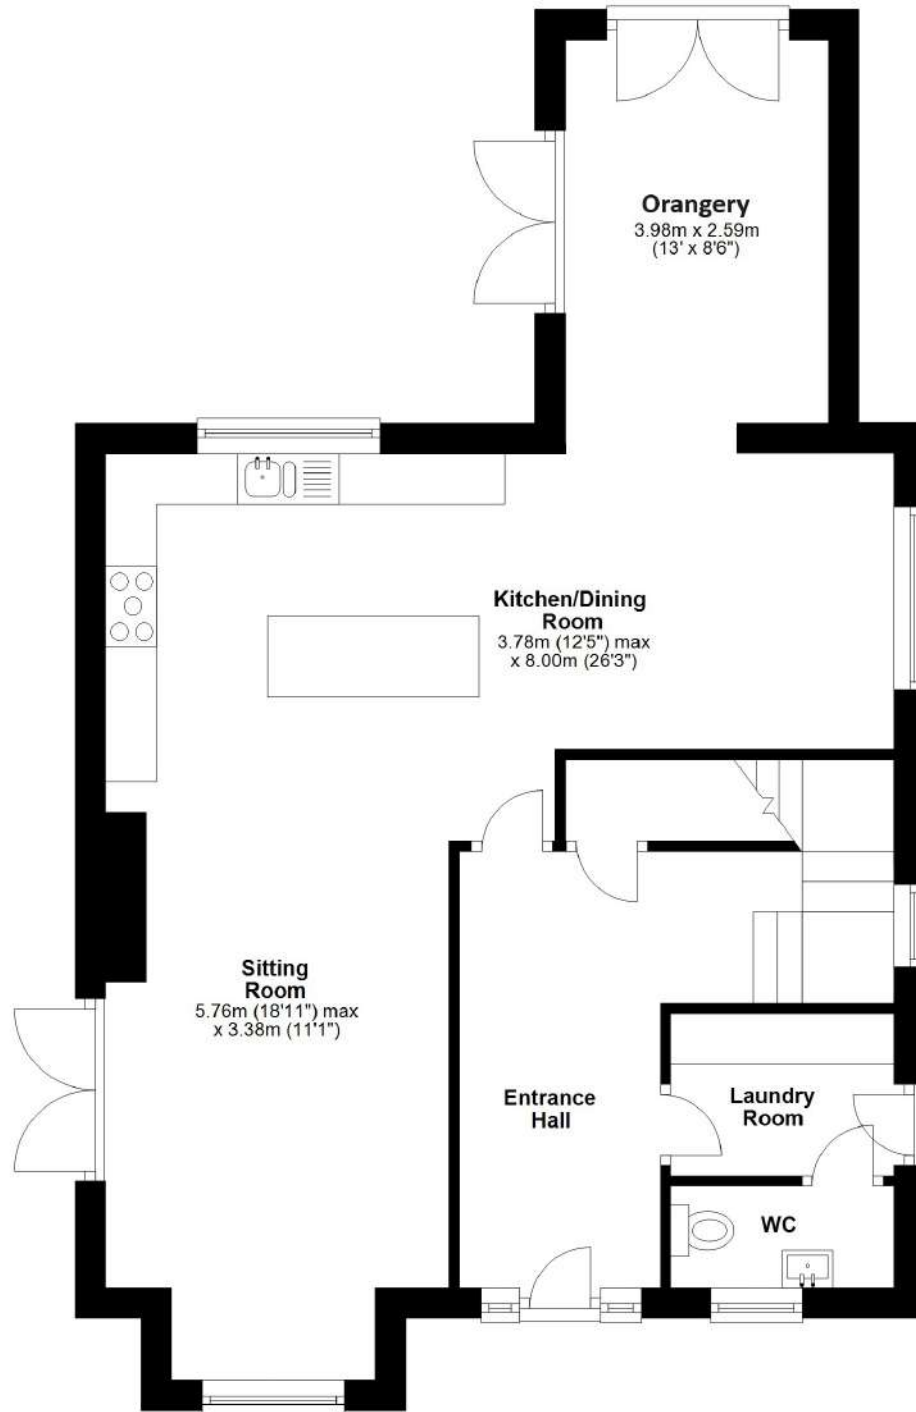

13 Forest Drive, Brampton Road, Alston

Total area: approx. 143.3 sq. metres (1542.4 sq. feet)

13 Forest Drive, Brampton Road, Alston

Total area: approx. 143.3 sq. metres (1542.4 sq. feet)