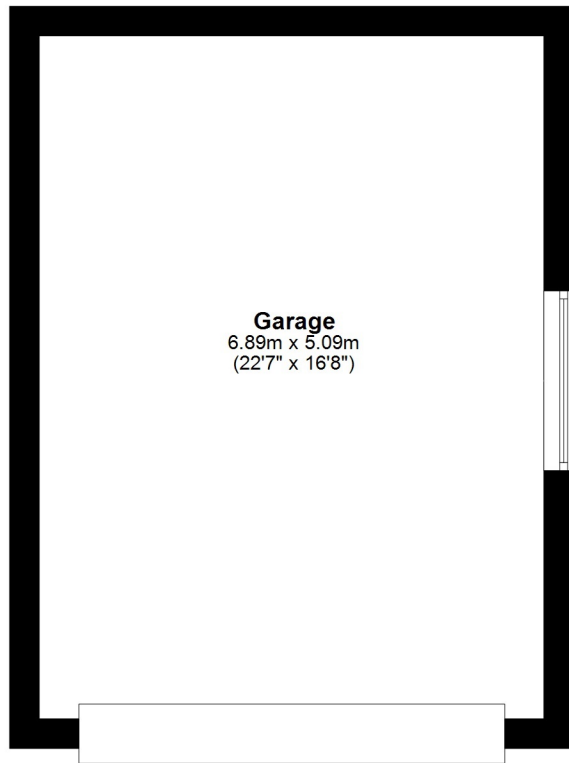

Total area: approx. 296.4 sq. metres (3190.8 sq. feet)

Total area: approx. 296.4 sq. metres (3190.8 sq. feet)

Total area: approx. 296.4 sq. metres (3190.8 sq. feet)