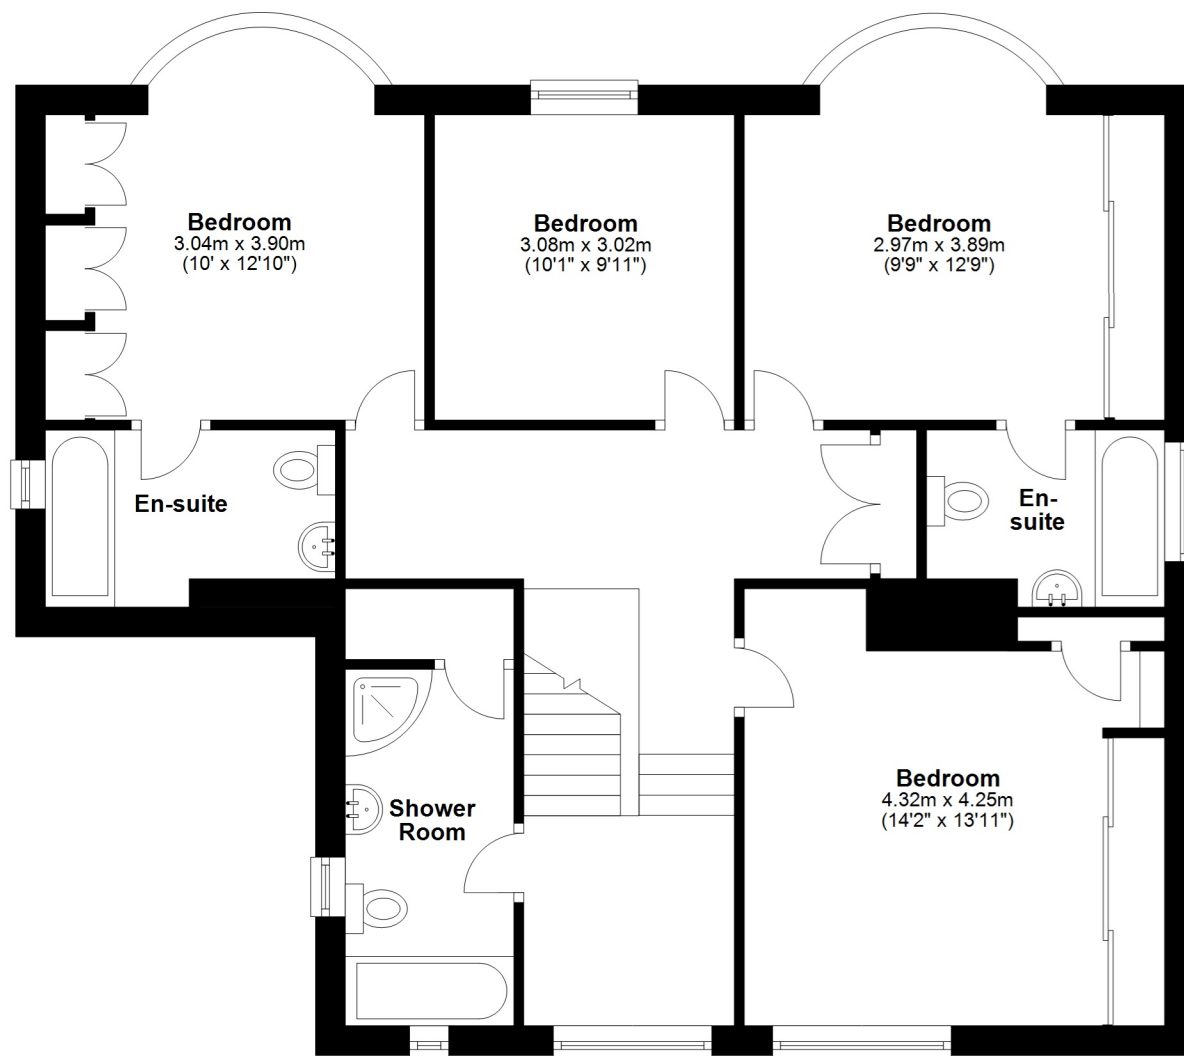

Total area: approx. 296.4 sq. metres (3190.8 sq. feet)

Total area: approx. 296.4 sq. metres (3190.8 sq. feet)

Total area: approx. 296.4 sq. metres (3190.8 sq. feet)