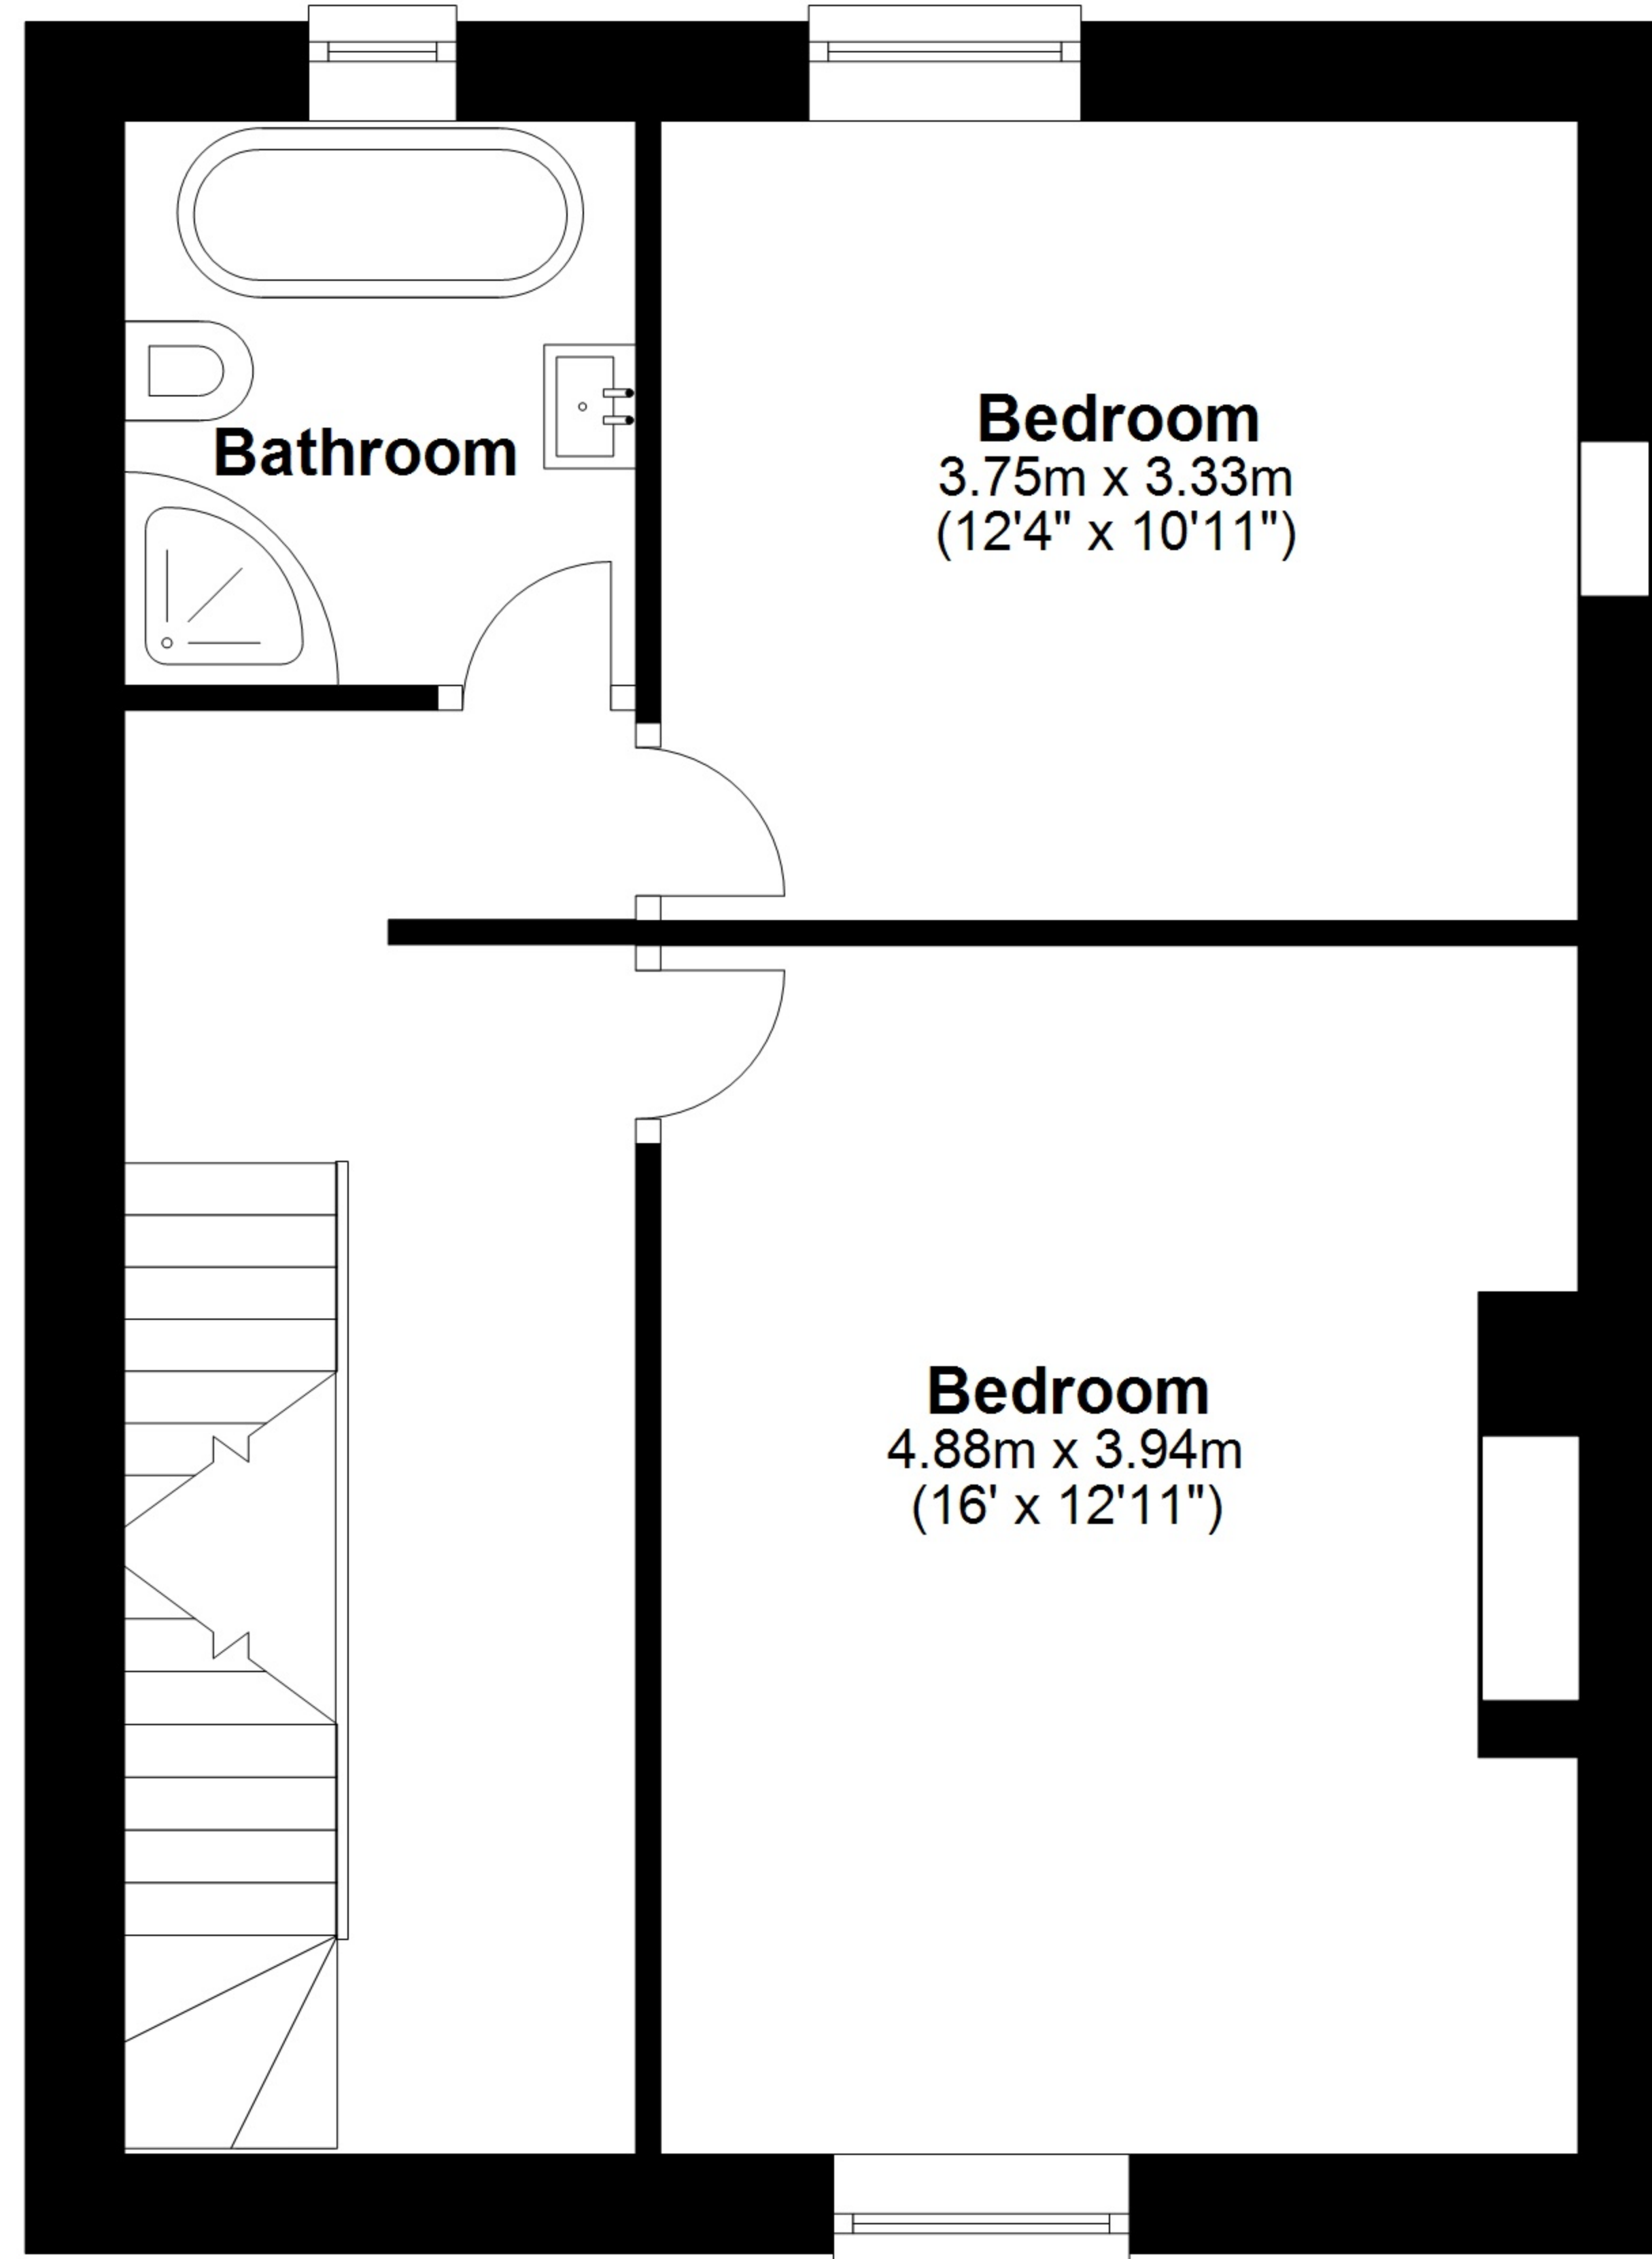

Total area: approx. 133.2 sq. metres (1433.7 sq. feet)

Total area: approx. 133.2 sq. metres (1433.7 sq. feet)

Total area: approx. 133.2 sq. metres (1433.7 sq. feet)