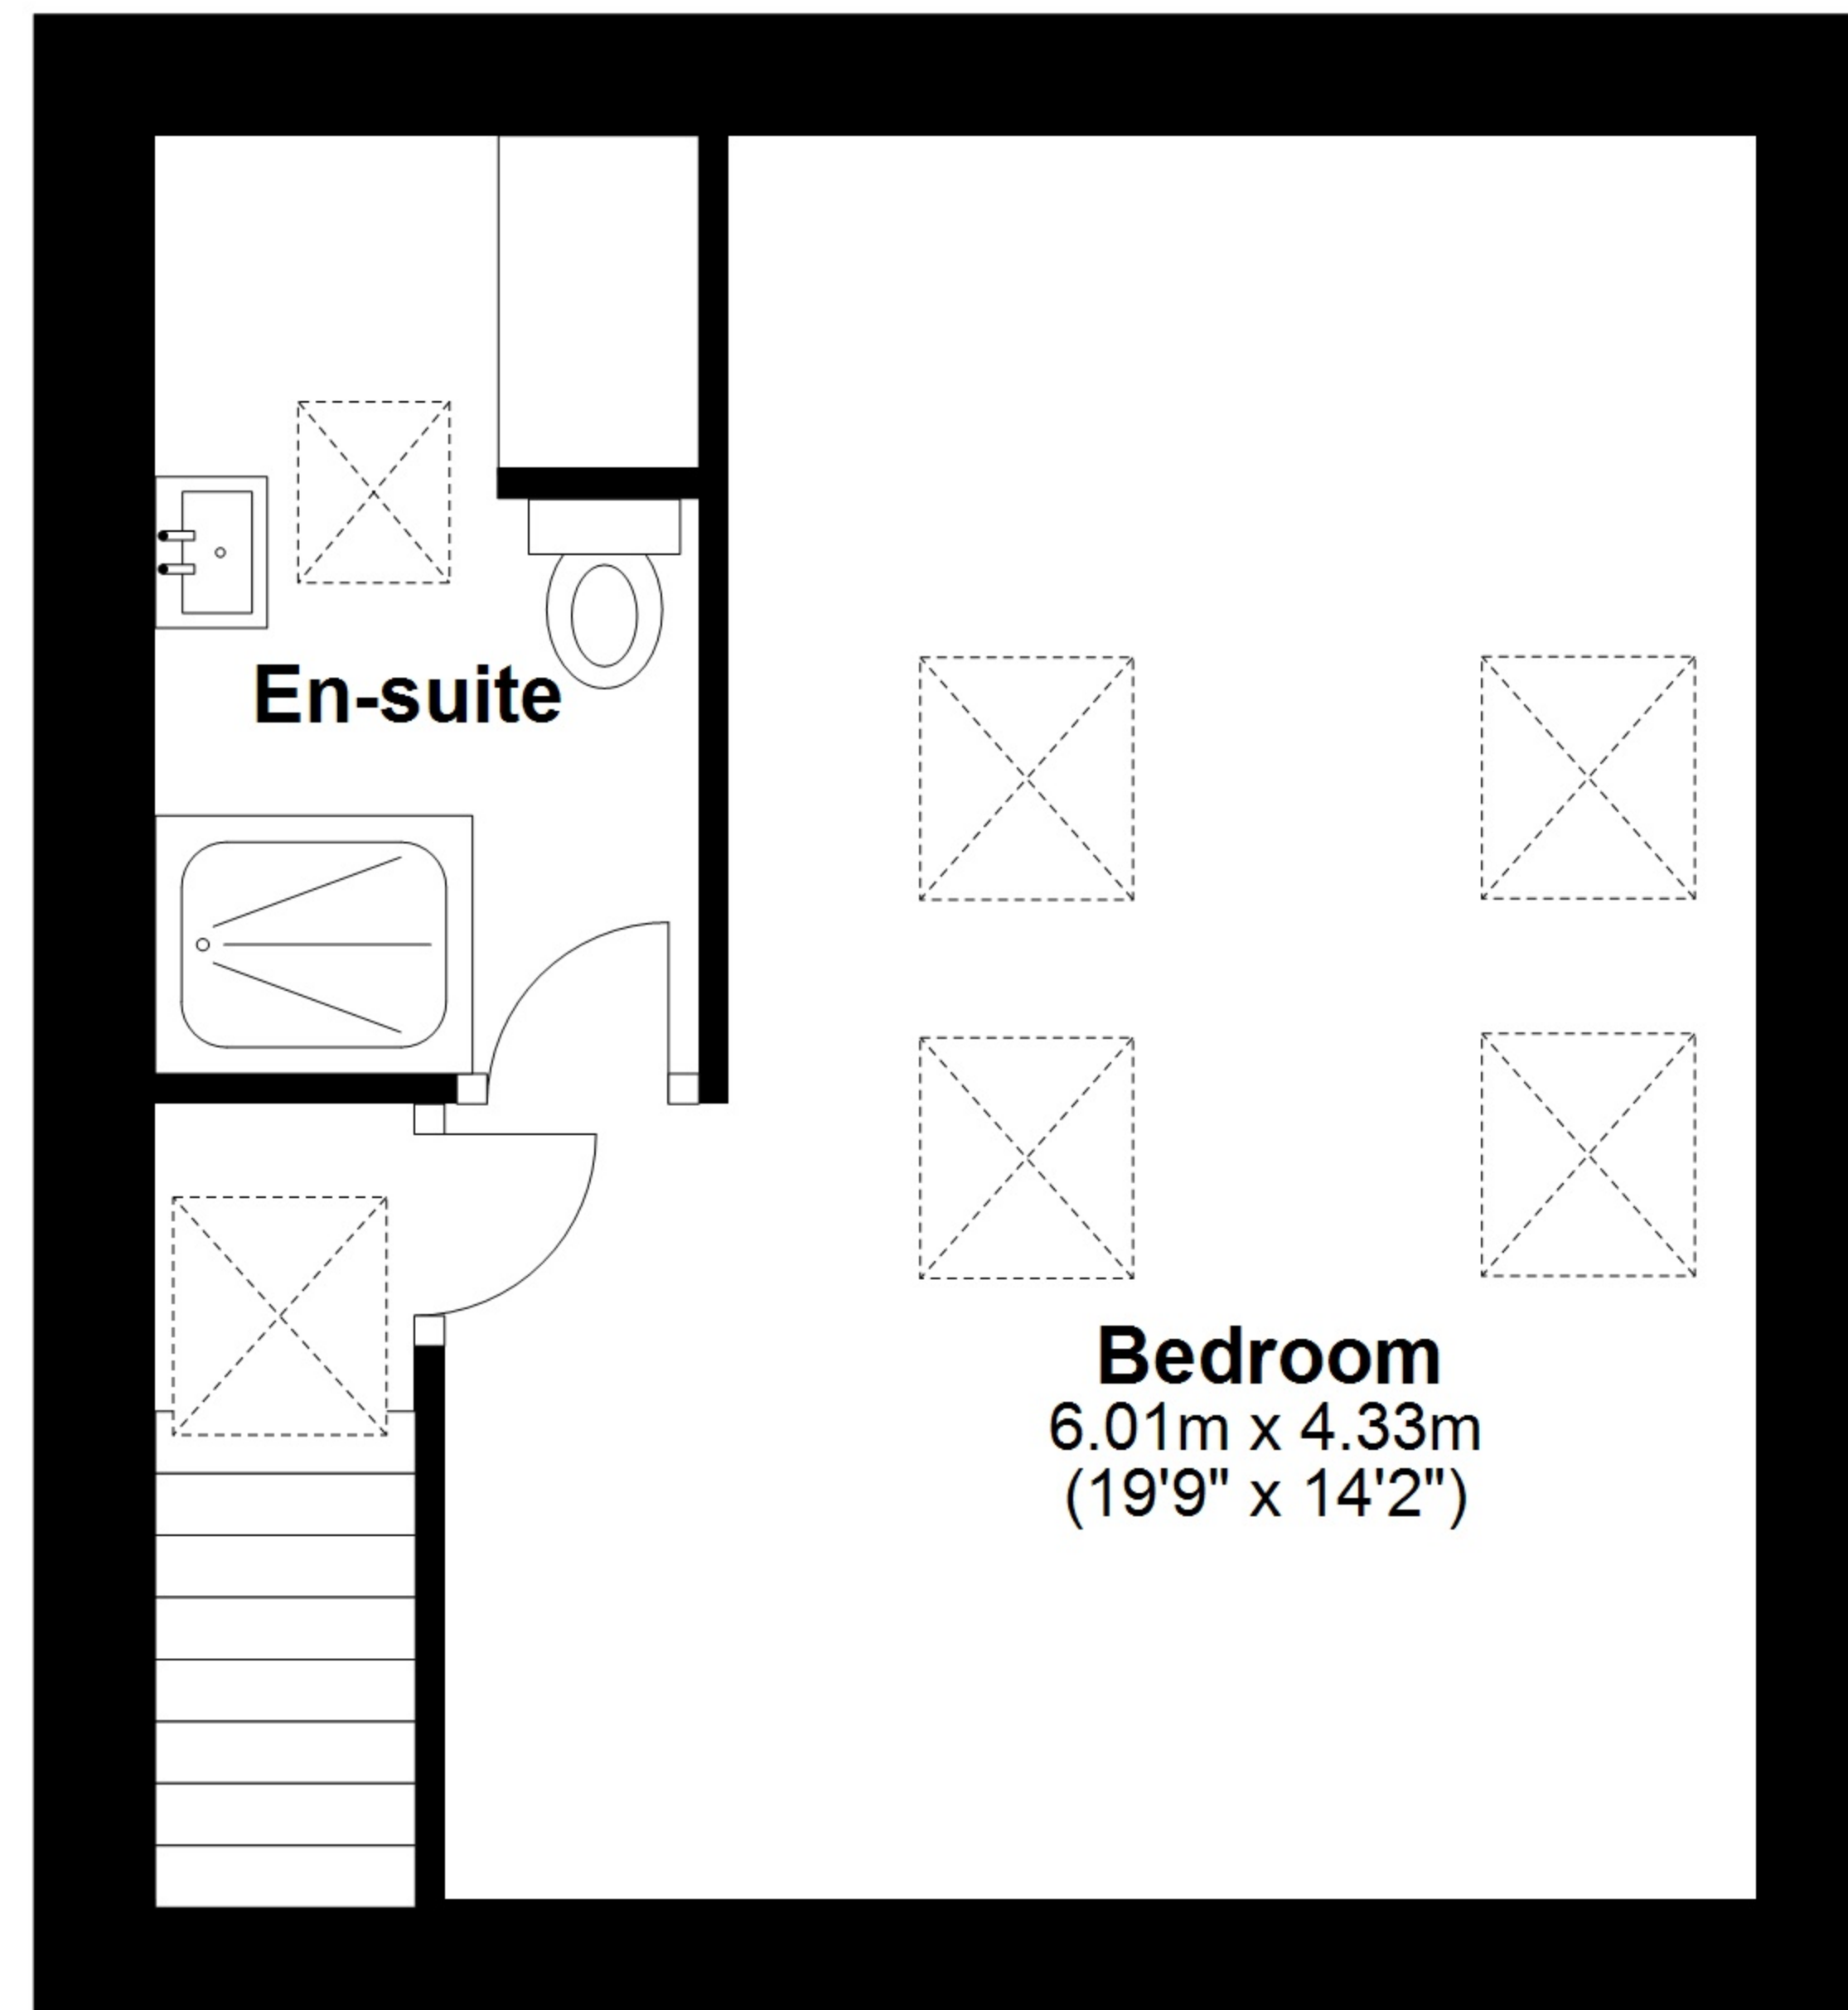

Total area: approx. 133.2 sq. metres (1433.7 sq. feet)

Total area: approx. 133.2 sq. metres (1433.7 sq. feet)

Total area: approx. 133.2 sq. metres (1433.7 sq. feet)