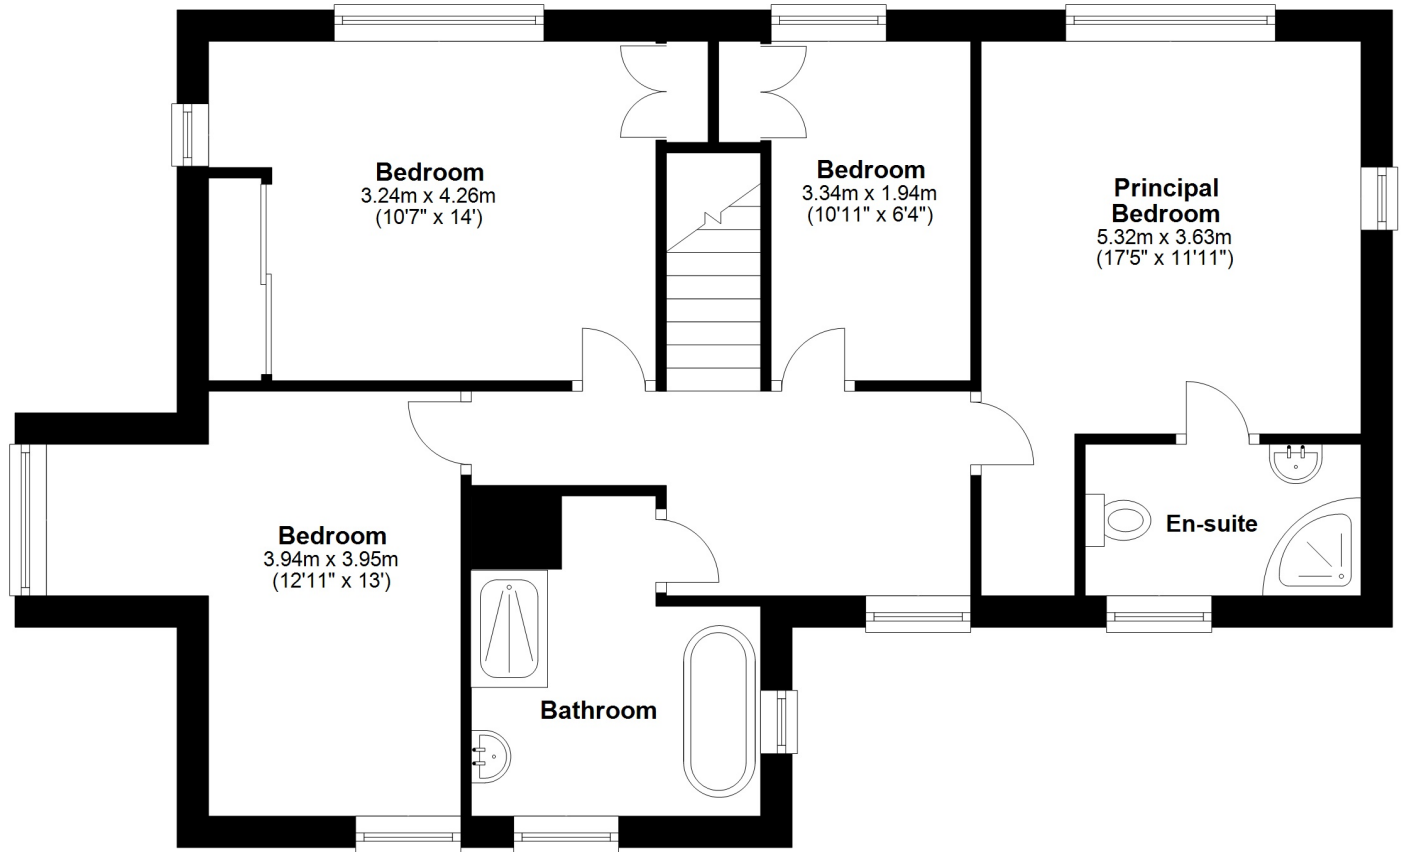

Total area: approx. 192.9 sq. metres (2076.4 sq. feet)

Total area: approx. 192.9 sq. metres (2076.4 sq. feet)