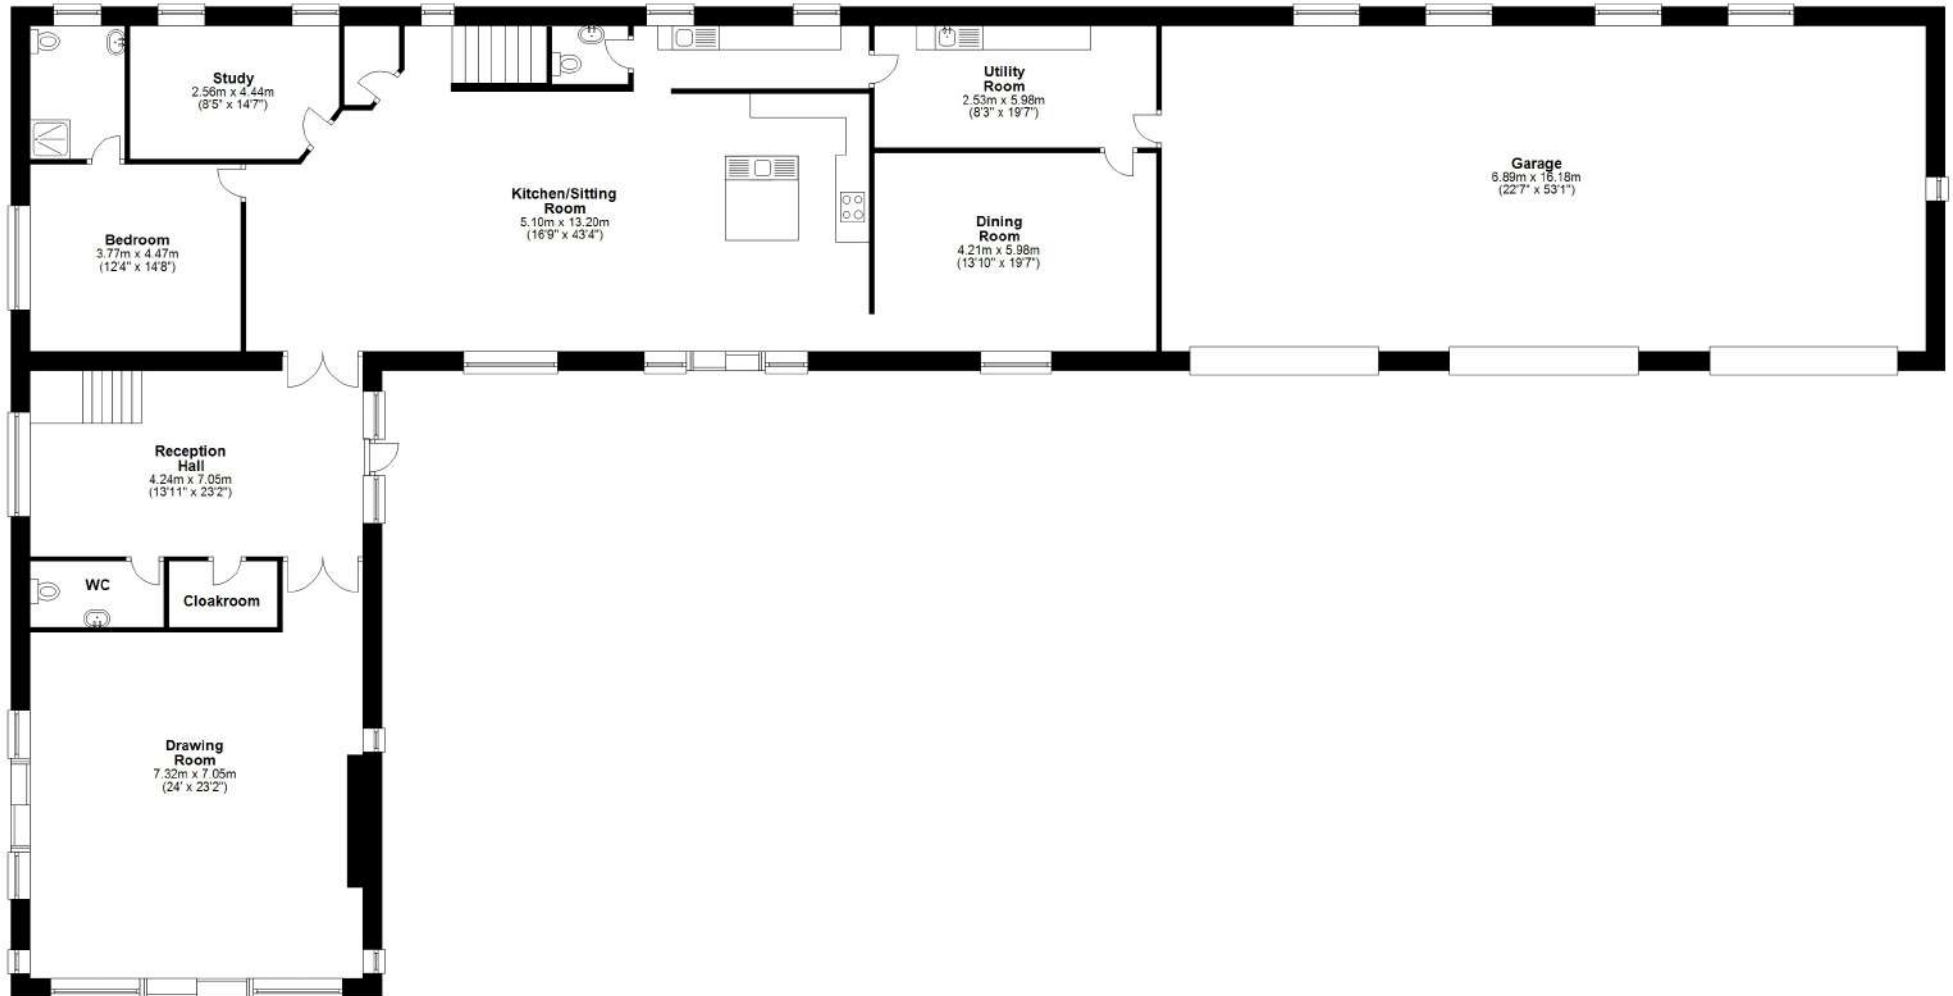

Abbey Mill, Morpeth, Northumberland

Total area: approx. 601.1 sq. metres (6470.1 sq. feet)

Abbey Mill, Morpeth, Northumberland

Total area: approx. 601.1 sq. metres (6470.1 sq. feet)

Abbey Mill, Morpeth, Northumberland