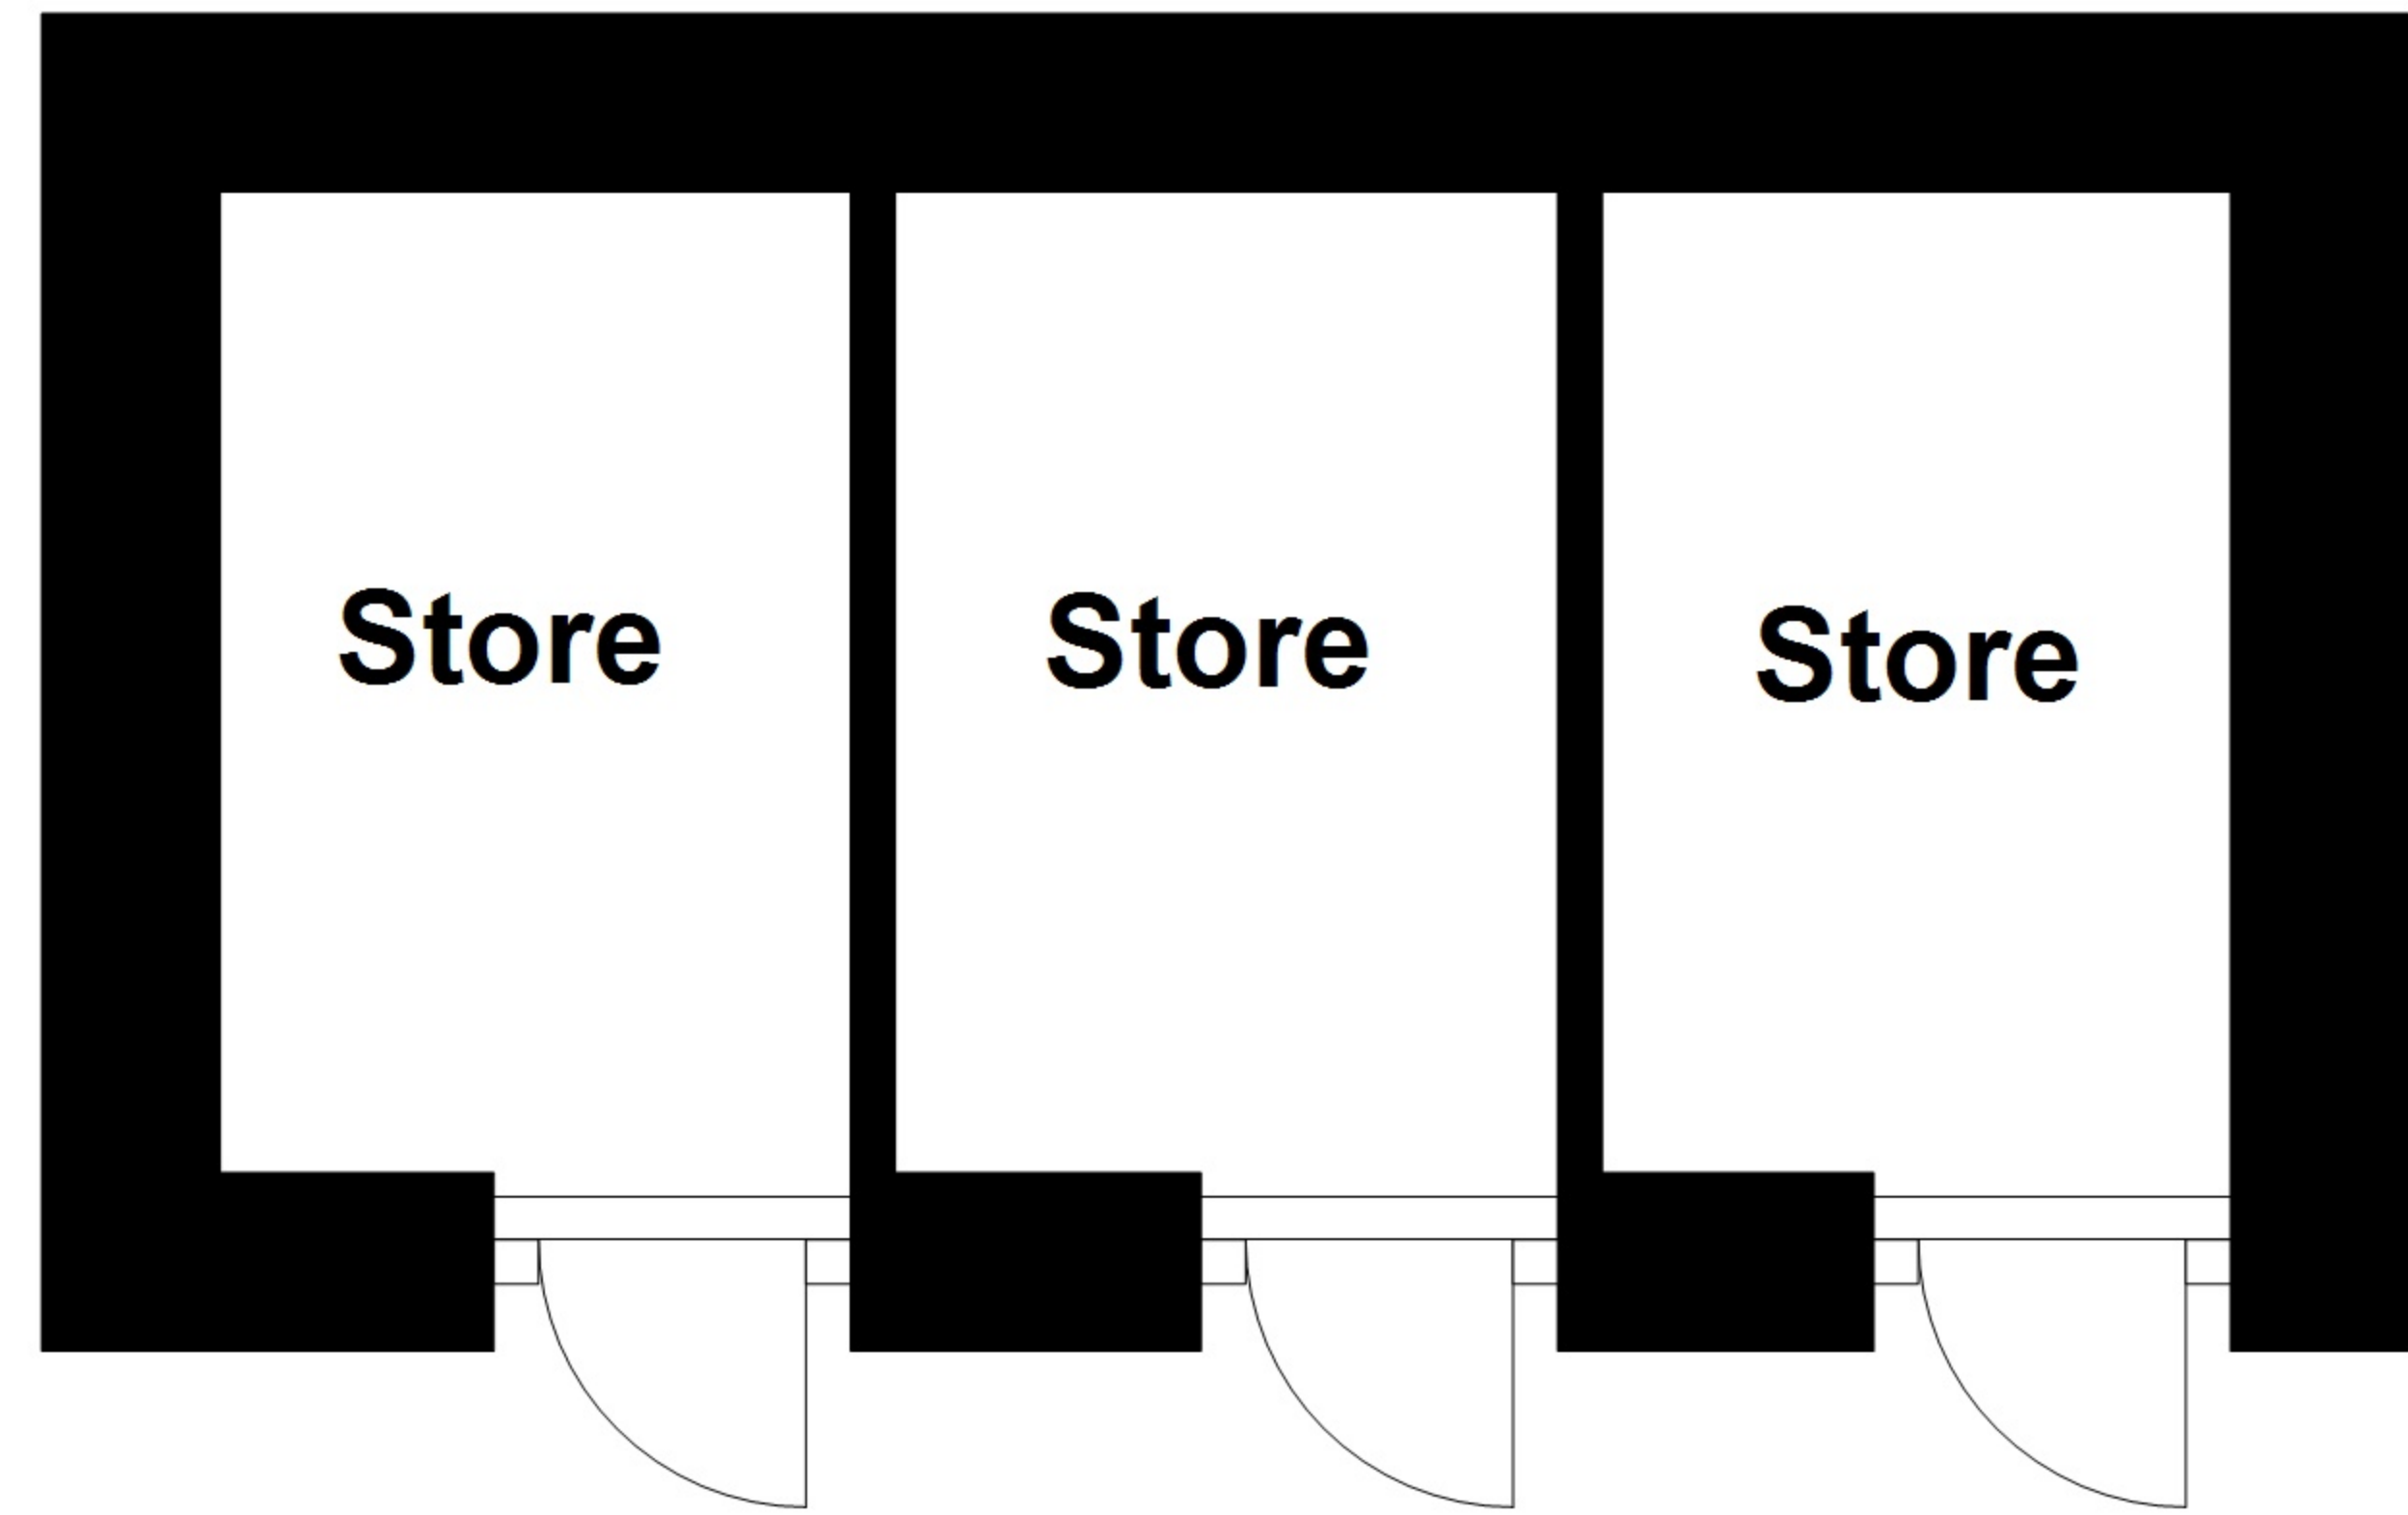

Sitting Room
4.80m x 5.30m
(15'9" x 17'5")

Utility Room

Kitchen/Dining Room
4.96m x 4.71m
(16'3" x 15'5")

Covered Porch

Total area: approx. 150.0 sq. metres (1614.7 sq. feet)

Bedroom
5.06m x 3.21m
(16'7" x 10'6")

Bedroom
3.99m x 3.19m
(13'1" x 10'6")

Bedroom
3.99m x 4.53m
(13'1" x 14'10")

Bathroom

En-suite

Total area: approx. 150.0 sq. metres (1614.7 sq. feet)

Total area: approx. 150.0 sq. metres (1614.7 sq. feet)