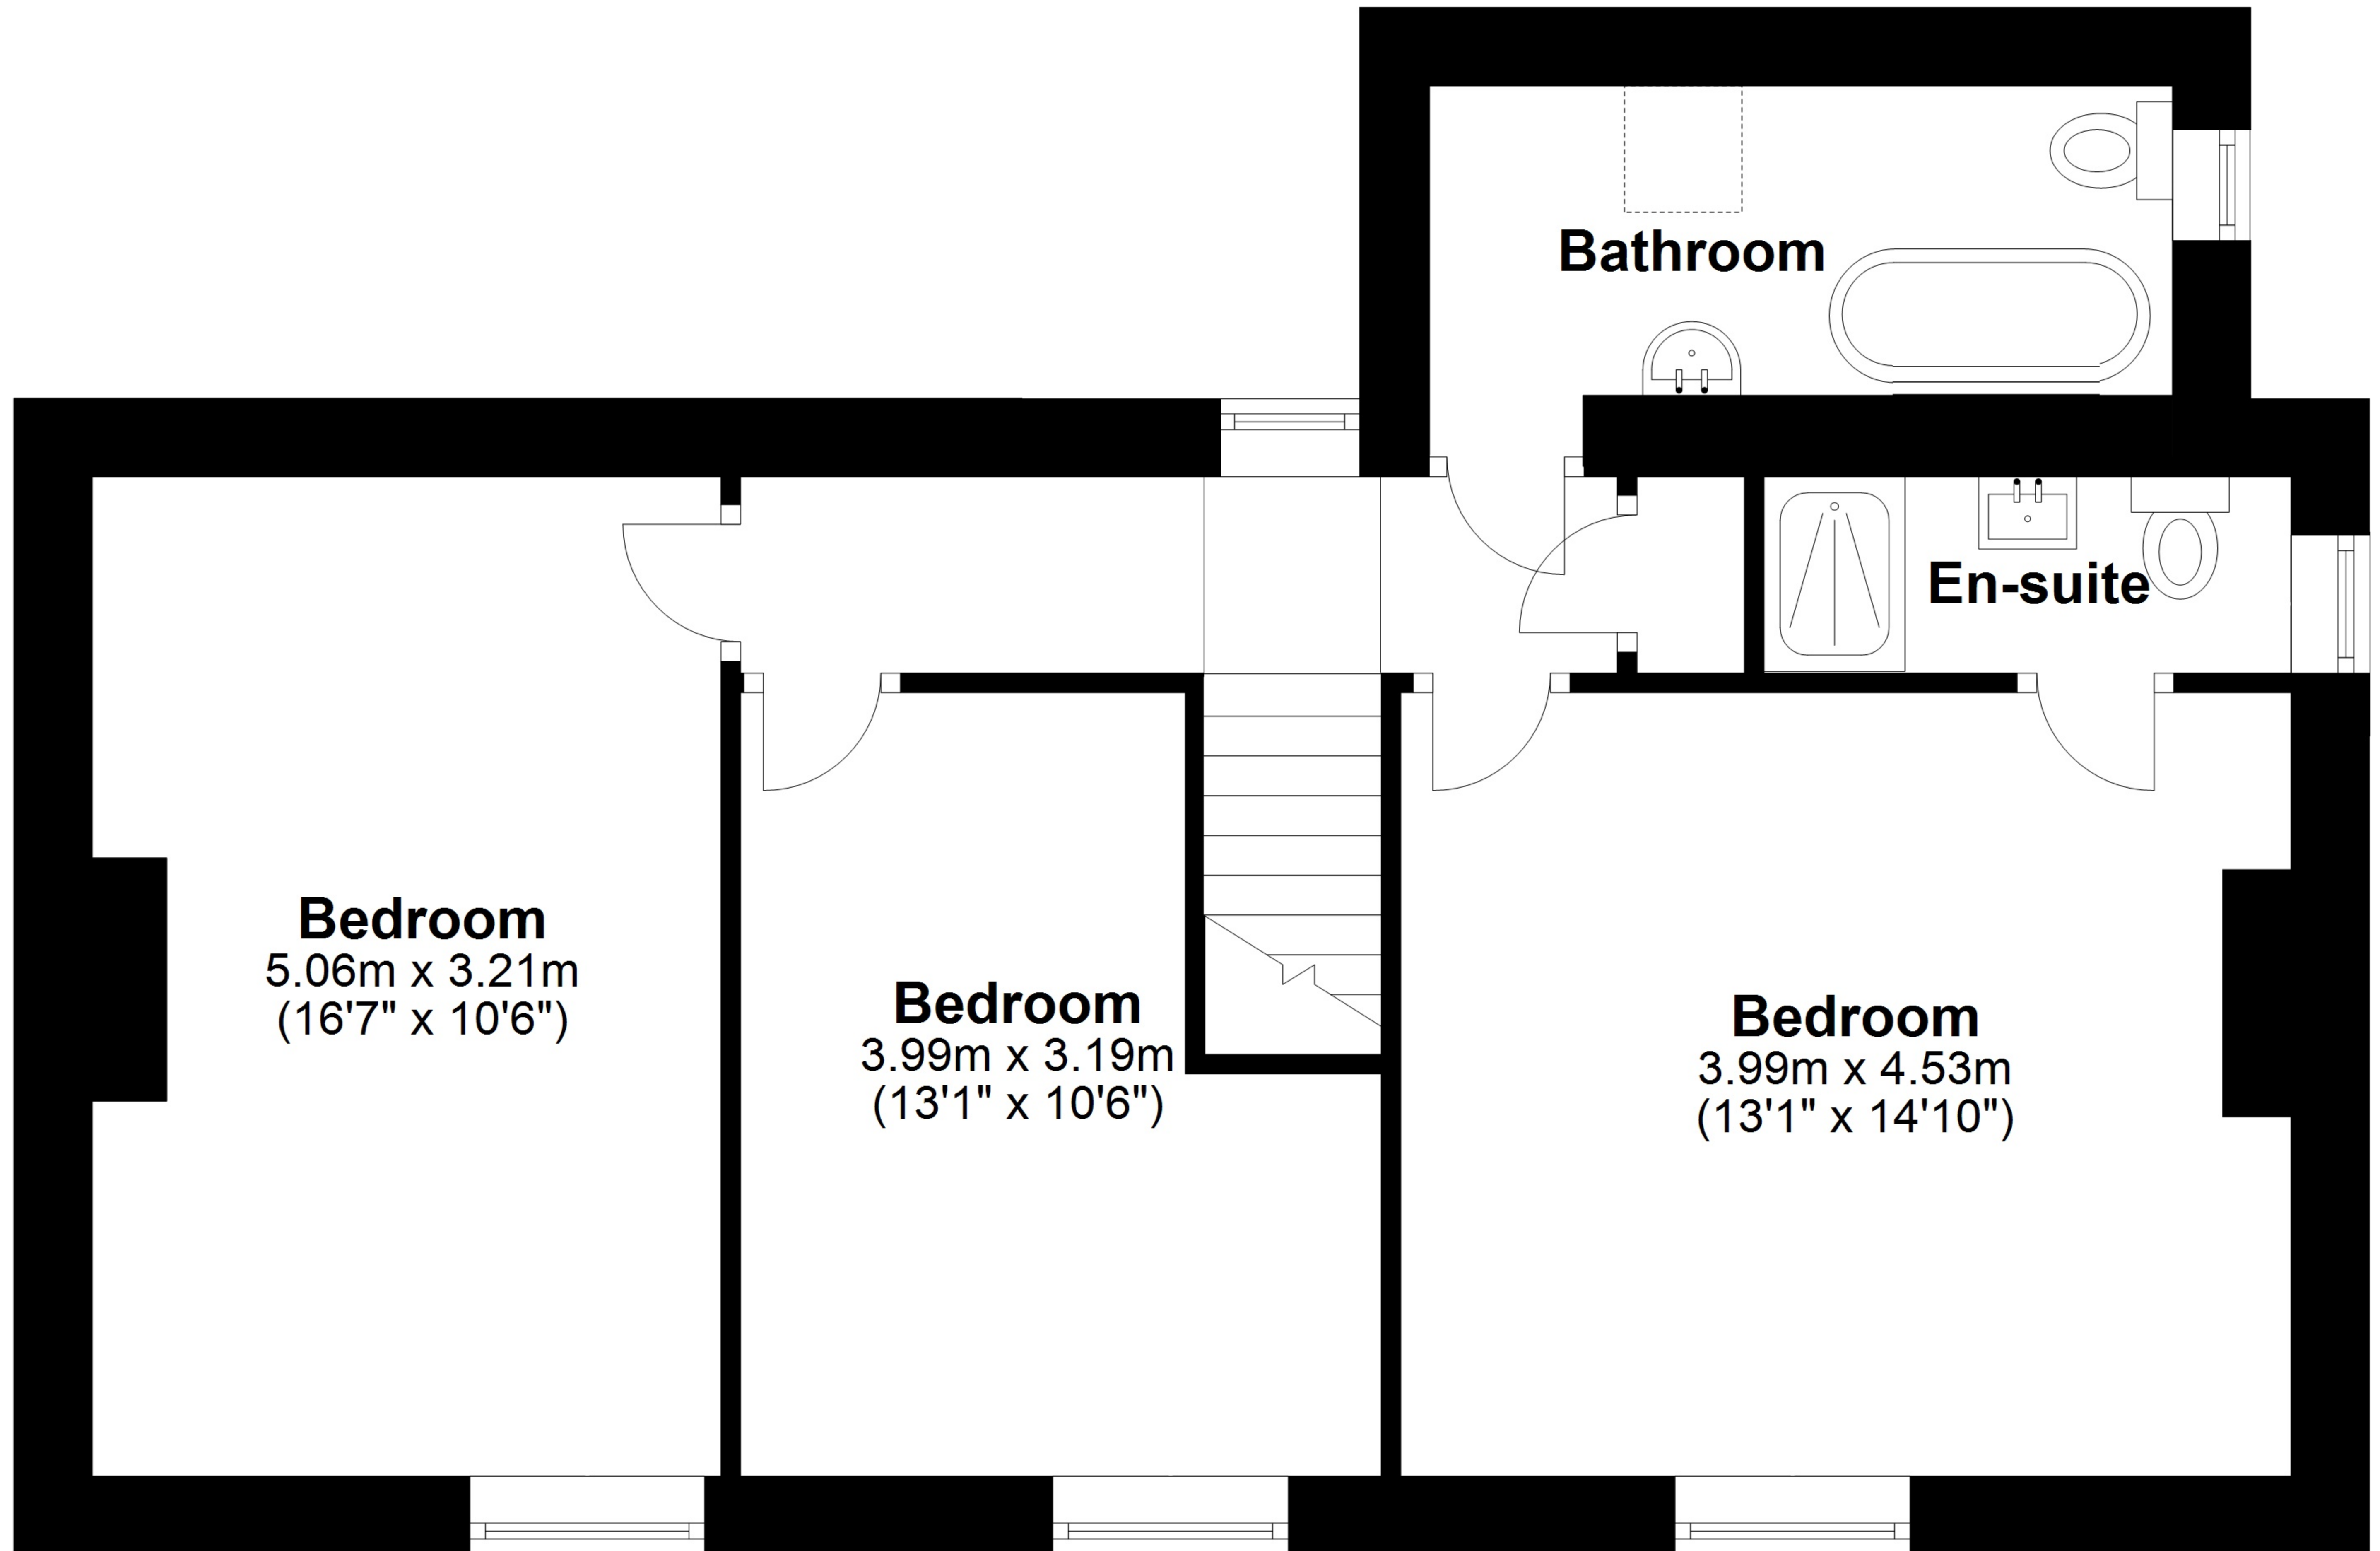

Sitting Room
4.80m x 5.30m
(15'9" x 17'5")

Utility Room

Kitchen/Dining Room
4.96m x 4.71m
(16'3" x 15'5")

Covered Porch

Total area: approx. 150.0 sq. metres (1614.7 sq. feet)

Bedroom
5.06m x 3.21m
(16'7" x 10'6")

Bedroom
3.99m x 3.19m
(13'1" x 10'6")

Bedroom
3.99m x 4.53m
(13'1" x 14'10")

Bathroom

En-suite

Total area: approx. 150.0 sq. metres (1614.7 sq. feet)

Total area: approx. 150.0 sq. metres (1614.7 sq. feet)