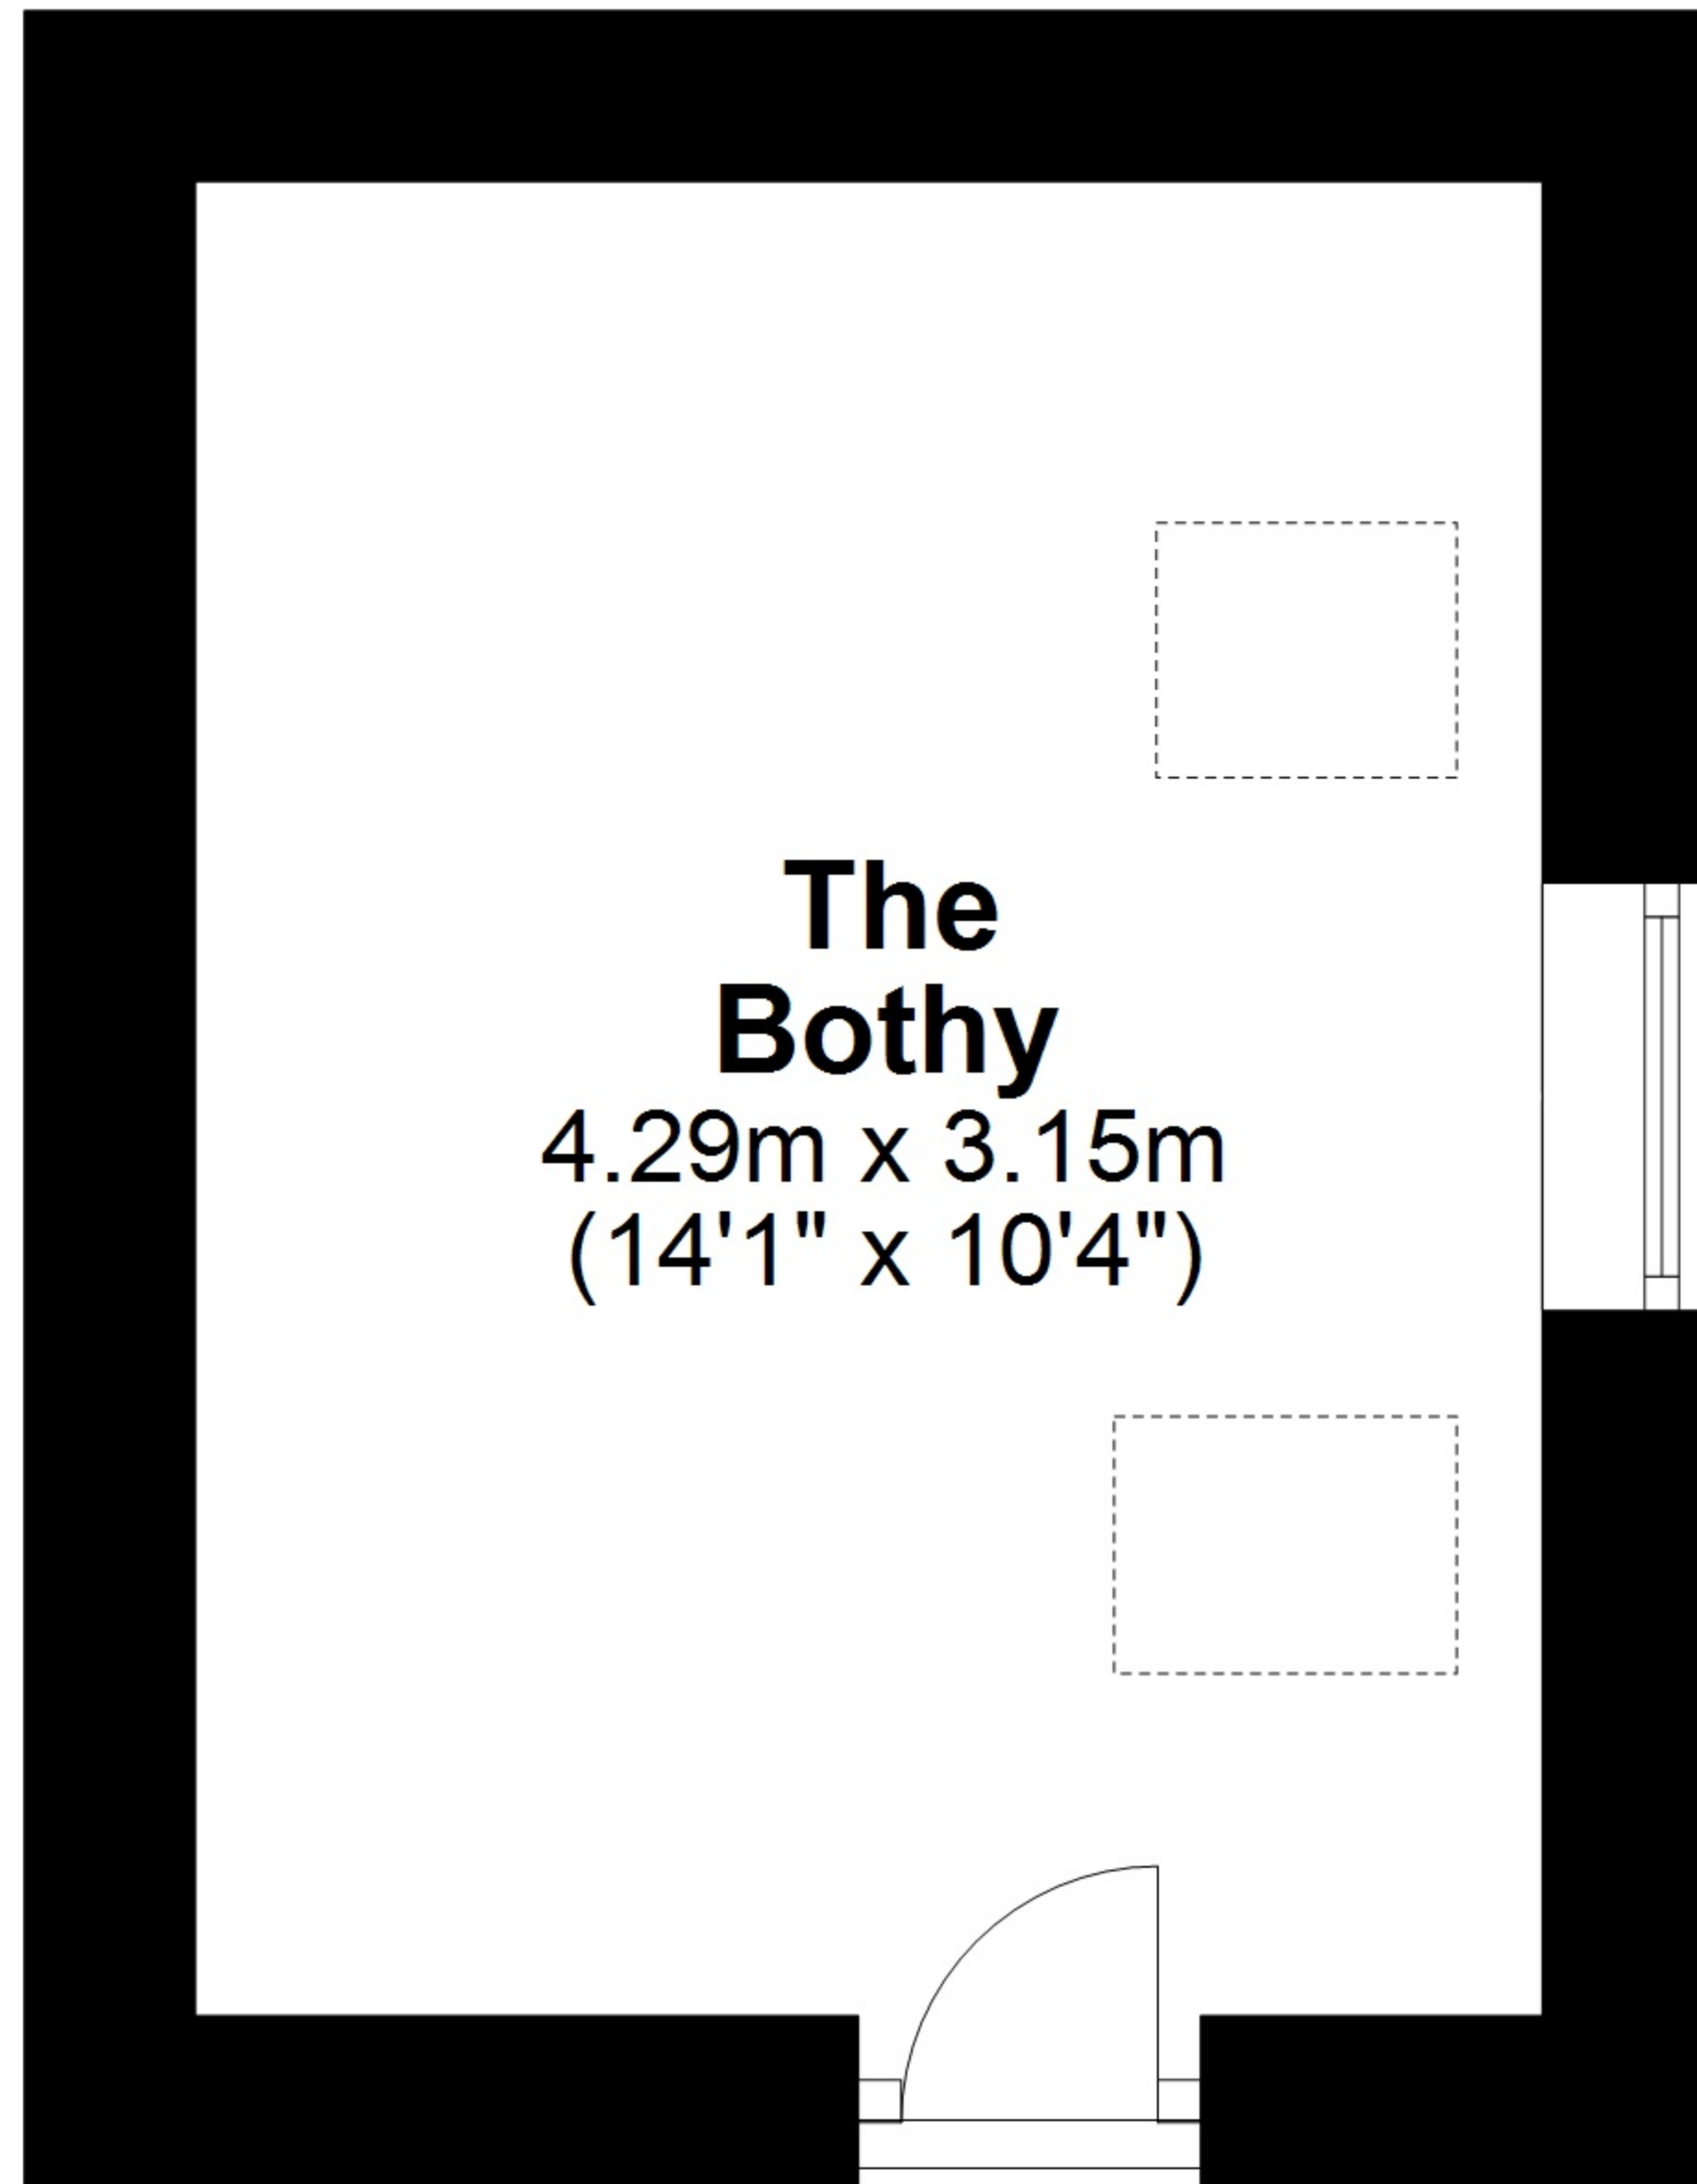

Sitting Room
4.80m x 5.30m
(15'9" x 17'5")

Utility Room

Kitchen/Dining Room
4.96m x 4.71m
(16'3" x 15'5")

Covered Porch

Total area: approx. 150.0 sq. metres (1614.7 sq. feet)

Bedroom
5.06m x 3.21m
(16'7" x 10'6")

Bedroom
3.99m x 3.19m
(13'1" x 10'6")

Bedroom
3.99m x 4.53m
(13'1" x 14'10")

Bathroom

En-suite

Total area: approx. 150.0 sq. metres (1614.7 sq. feet)

Total area: approx. 150.0 sq. metres (1614.7 sq. feet)