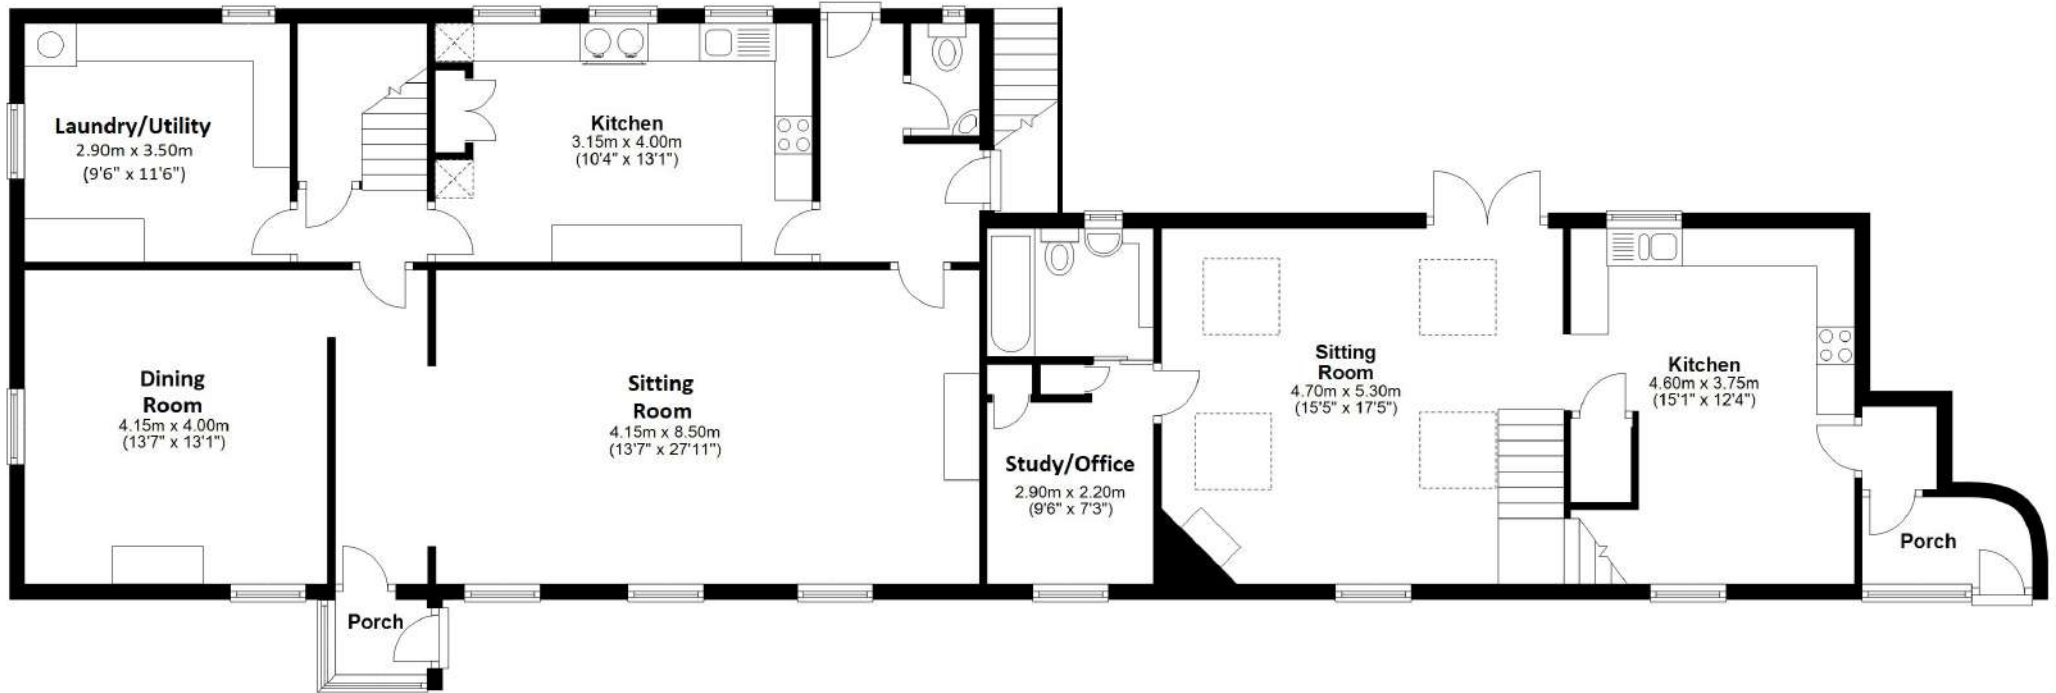

Church Hill, Low Row, Brampton, Cumbria

Total area: approx. 314.0 sq. metres (3380.1 sq. feet)

Church Hill, Low Row, Brampton, Cumbria

Total area: approx. 314.0 sq. metres (3380.1 sq. feet)

Church Hill, Low Row, Brampton, Cumbria

Total area: approx. 314.0 sq. metres (3380.1 sq. feet)