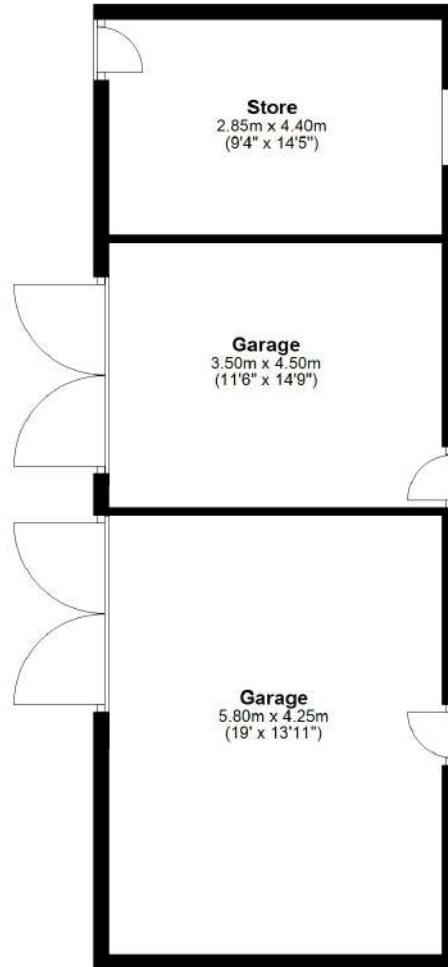

Church Hill, Low Row, Brampton, Cumbria

Total area: approx. 314.0 sq. metres (3380.1 sq. feet)

Church Hill, Low Row, Brampton, Cumbria

Total area: approx. 314.0 sq. metres (3380.1 sq. feet)

Church Hill, Low Row, Brampton, Cumbria

Total area: approx. 314.0 sq. metres (3380.1 sq. feet)