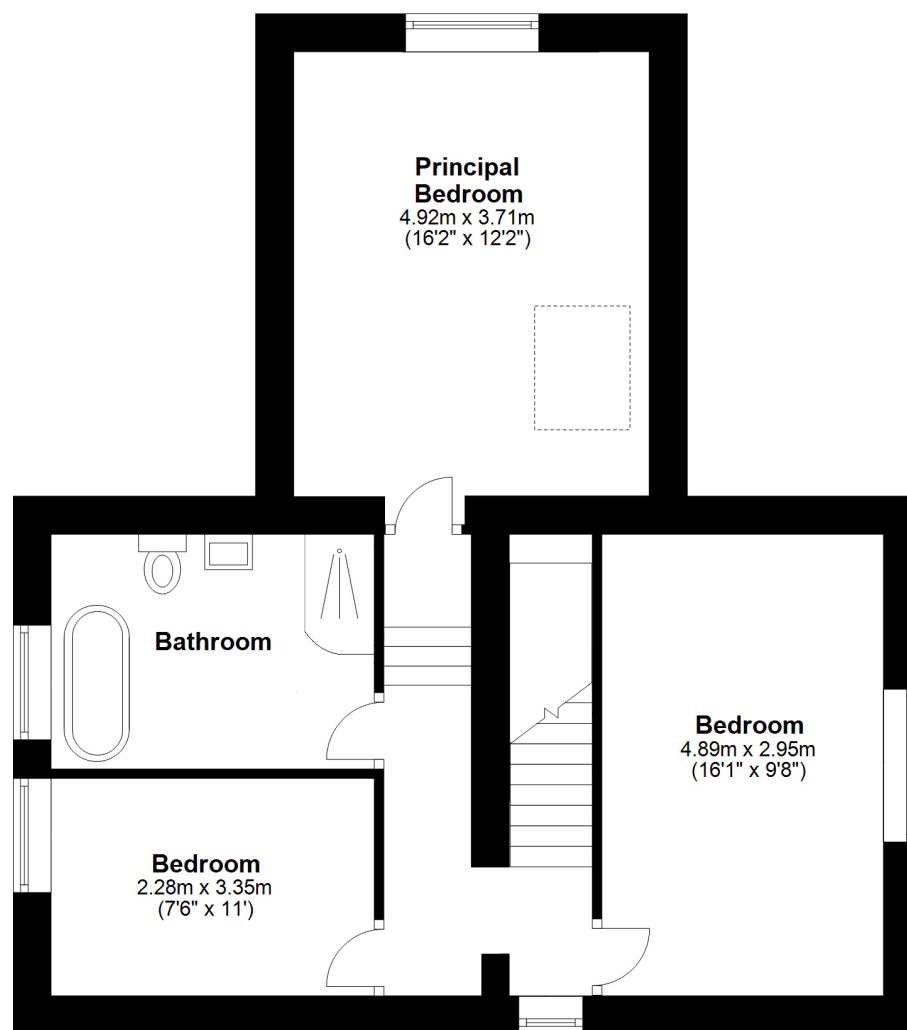

Total area: approx. 193.8 sq. metres (2085.8 sq. feet)

Total area: approx. 193.8 sq. metres (2085.8 sq. feet)

Total area: approx. 193.8 sq. metres (2085.8 sq. feet)