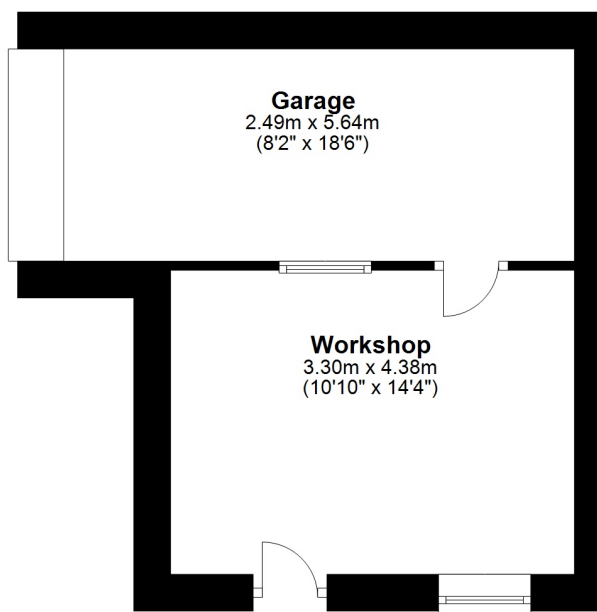

Total area: approx. 193.8 sq. metres (2085.8 sq. feet)

Total area: approx. 193.8 sq. metres (2085.8 sq. feet)

Total area: approx. 193.8 sq. metres (2085.8 sq. feet)