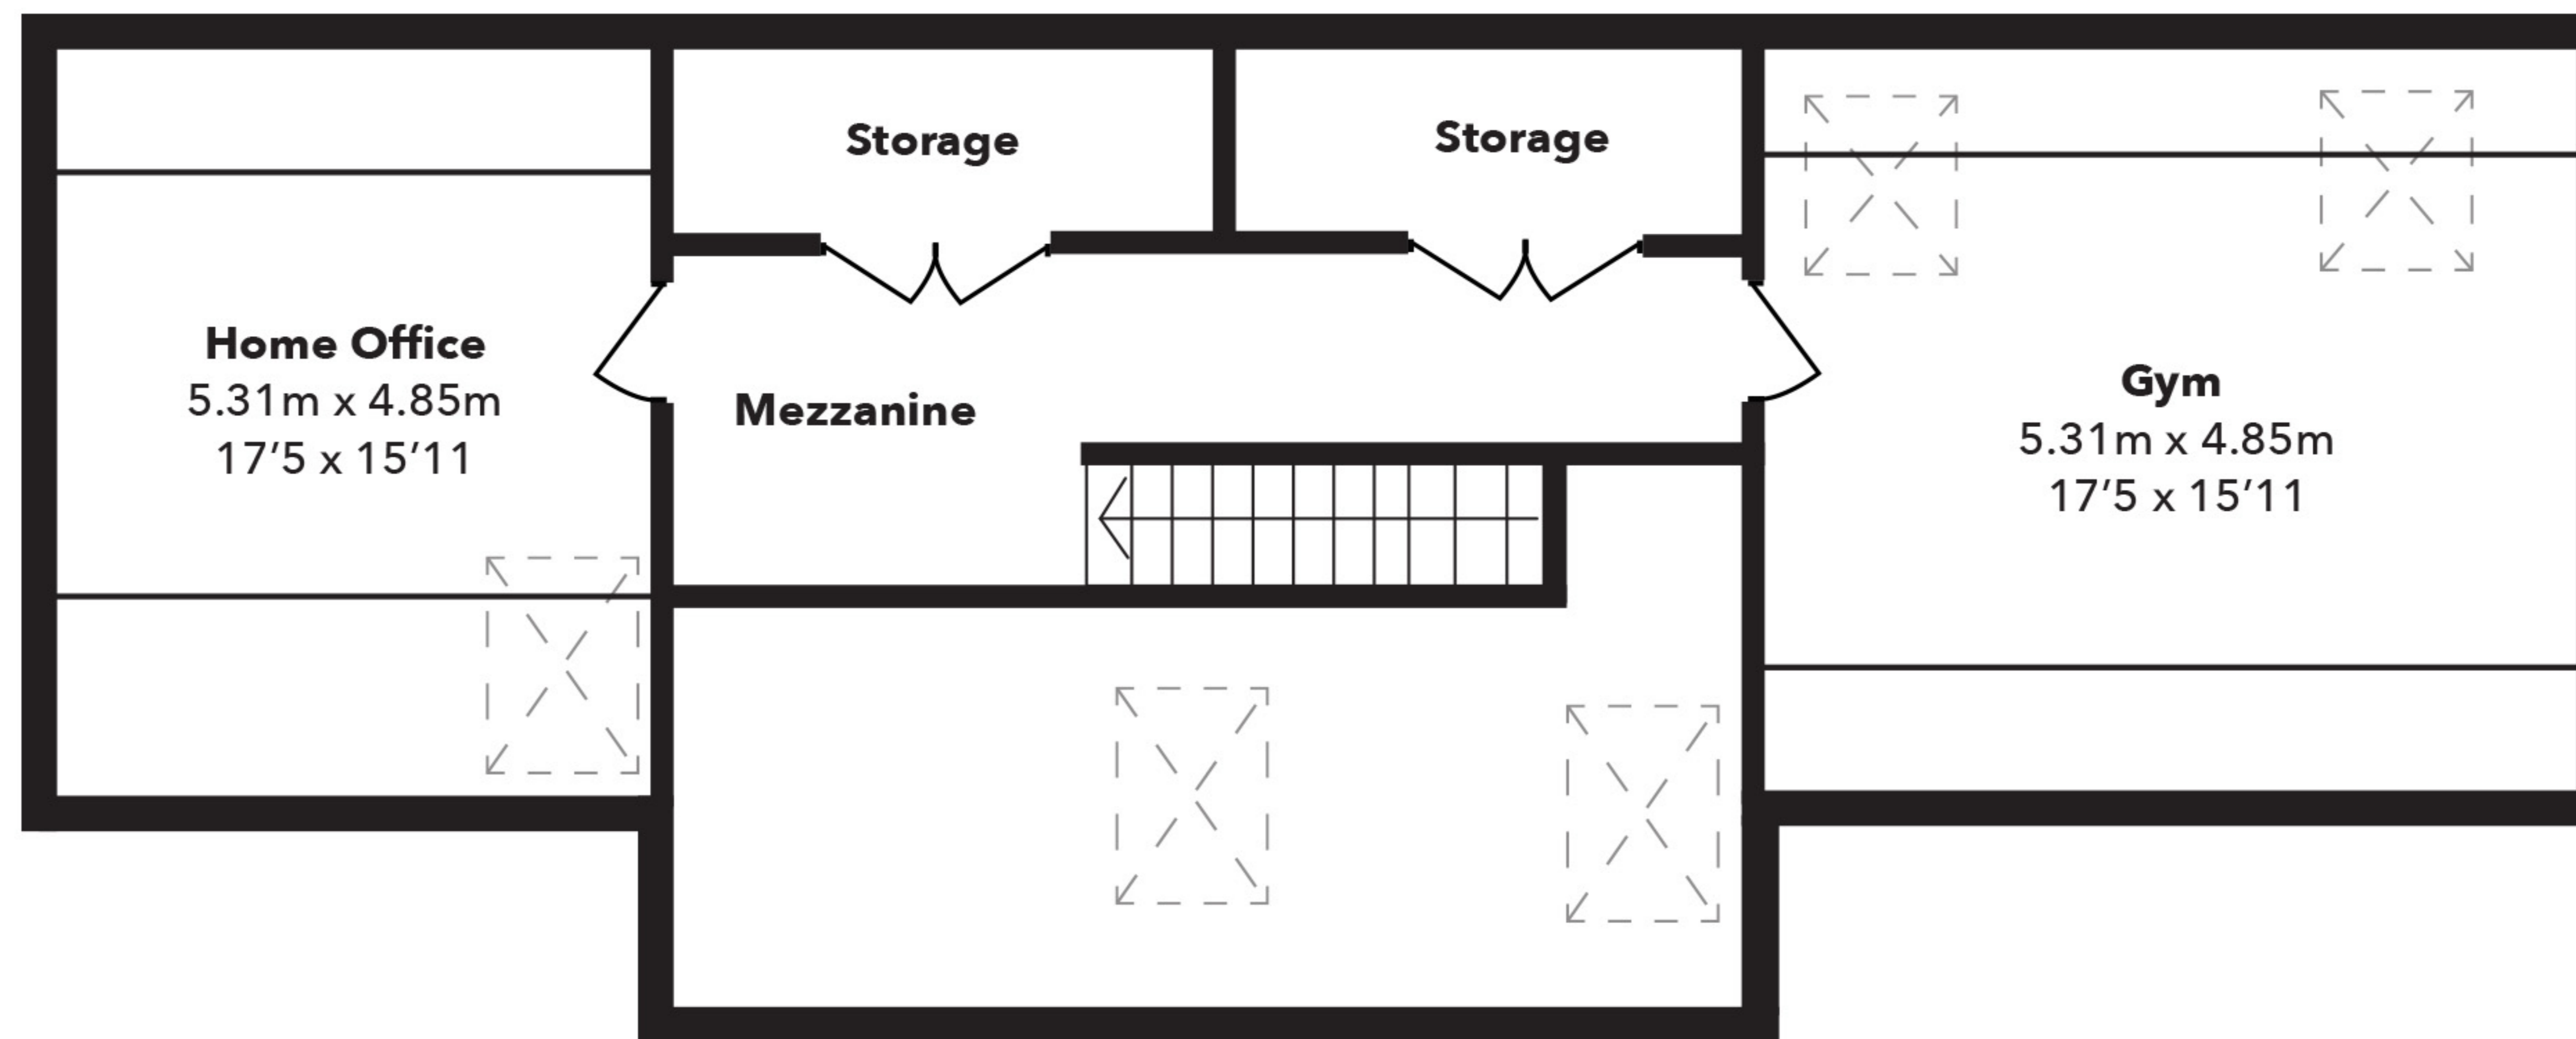

Total floor area apporox 425.0 sq.m (4575 sq.ft)

Total floor area apporox 425.0 sq.m (4575 sq.ft)