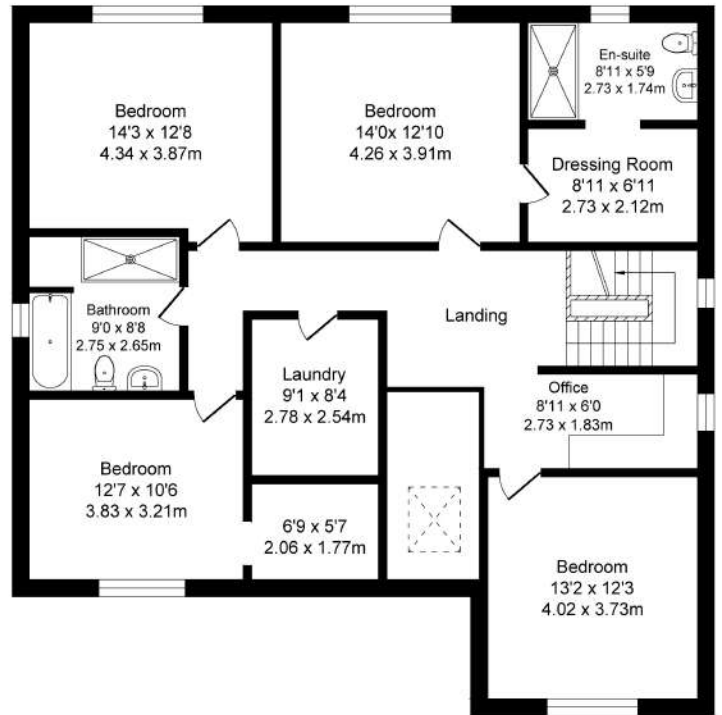

**Hatlex Hill Hest Bank, Lancaster**  
**Total Approx. Floor Area 3250 Sq.ft. (302.4 Sq.M.)**

Surveyed and drawn by Lens Media for illustrative purposes only. Not to scale. Whilst every attempt was made to ensure the accuracy of the floor plan, all measurements are approximate and no responsibility is taken for any error.

**Ground Floor**  
 Approx. Floor Area 1894 Sq.Ft (176.2 Sq.M.)

**First Floor**  
 Approx. Floor Area 1356 Sq.Ft (126.2 Sq.M.)