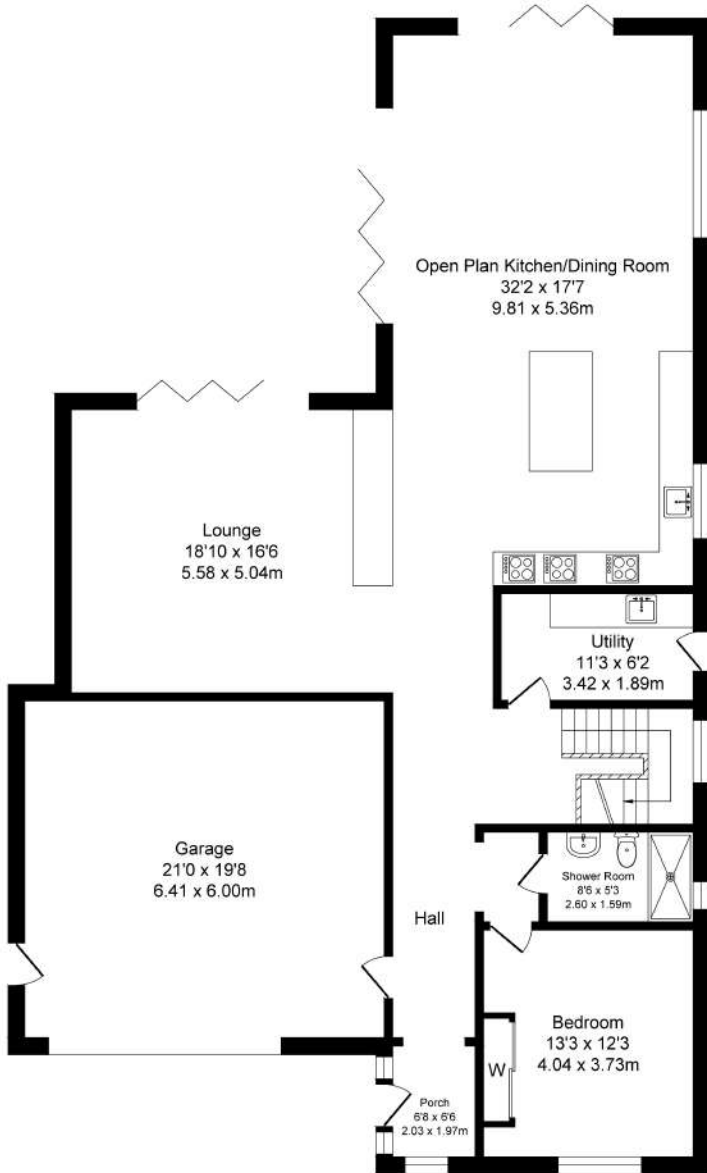

**Hatlex Hill Hest Bank, Lancaster**  
**Total Approx. Floor Area 3250 Sq.ft. (302.4 Sq.M.)**

Surveyed and drawn by Lens Media for illustrative purposes only. Not to scale. Whilst every attempt was made to ensure the accuracy of the floor plan, all measurements are approximate and no responsibility is taken for any error.

**Ground Floor**  
 Approx. Floor Area 1894 Sq.Ft (176.2 Sq.M.)

**First Floor**  
 Approx. Floor Area 1356 Sq.Ft (126.2 Sq.M.)