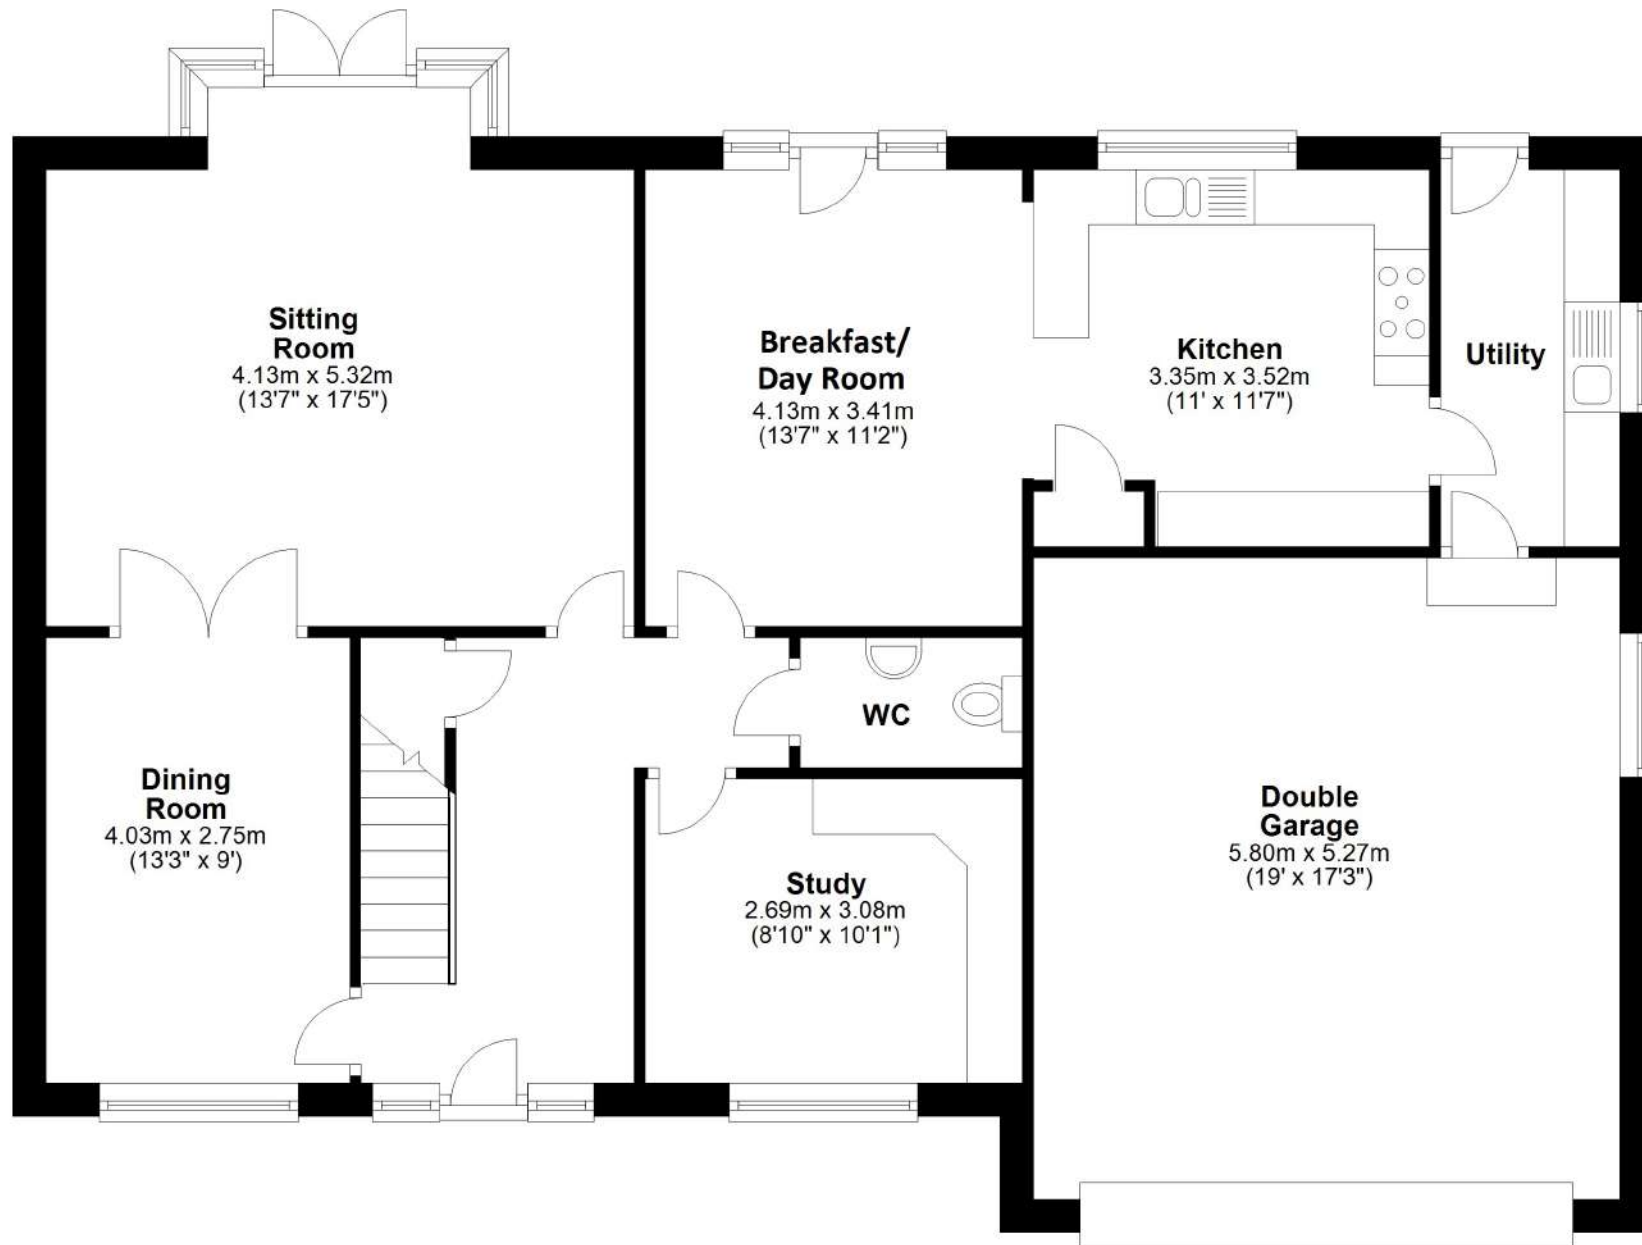

Miller House, 7 Riding Grange, Riding Mill, Northumberland

Total area: approx. 192.2 sq. metres (2069.4 sq. feet)

**Miller House, 7 Riding Grange, Riding Mill, Northumberland**

Total area: approx. 192.2 sq. metres (2069.4 sq. feet)