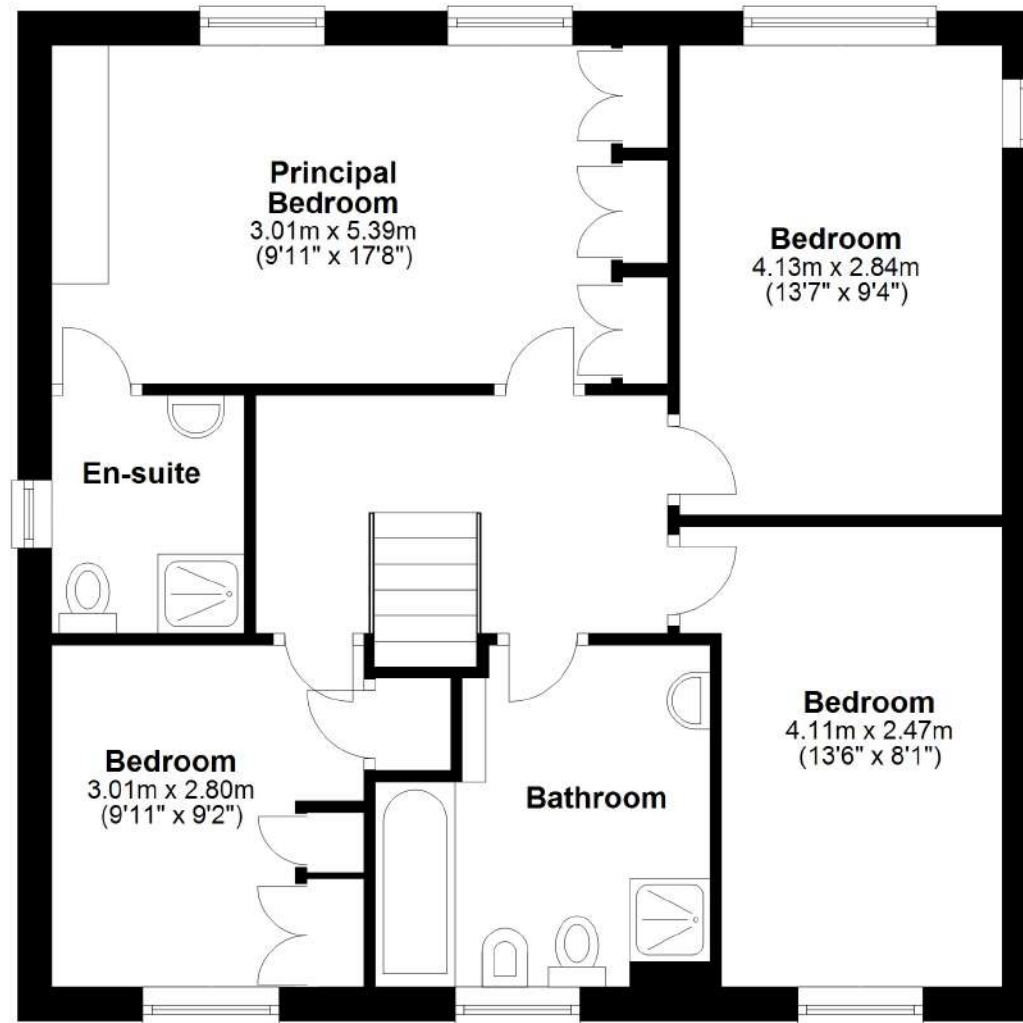

Miller House, 7 Riding Grange, Riding Mill, Northumberland

Total area: approx. 192.2 sq. metres (2069.4 sq. feet)

**Miller House, 7 Riding Grange, Riding Mill, Northumberland**

Total area: approx. 192.2 sq. metres (2069.4 sq. feet)