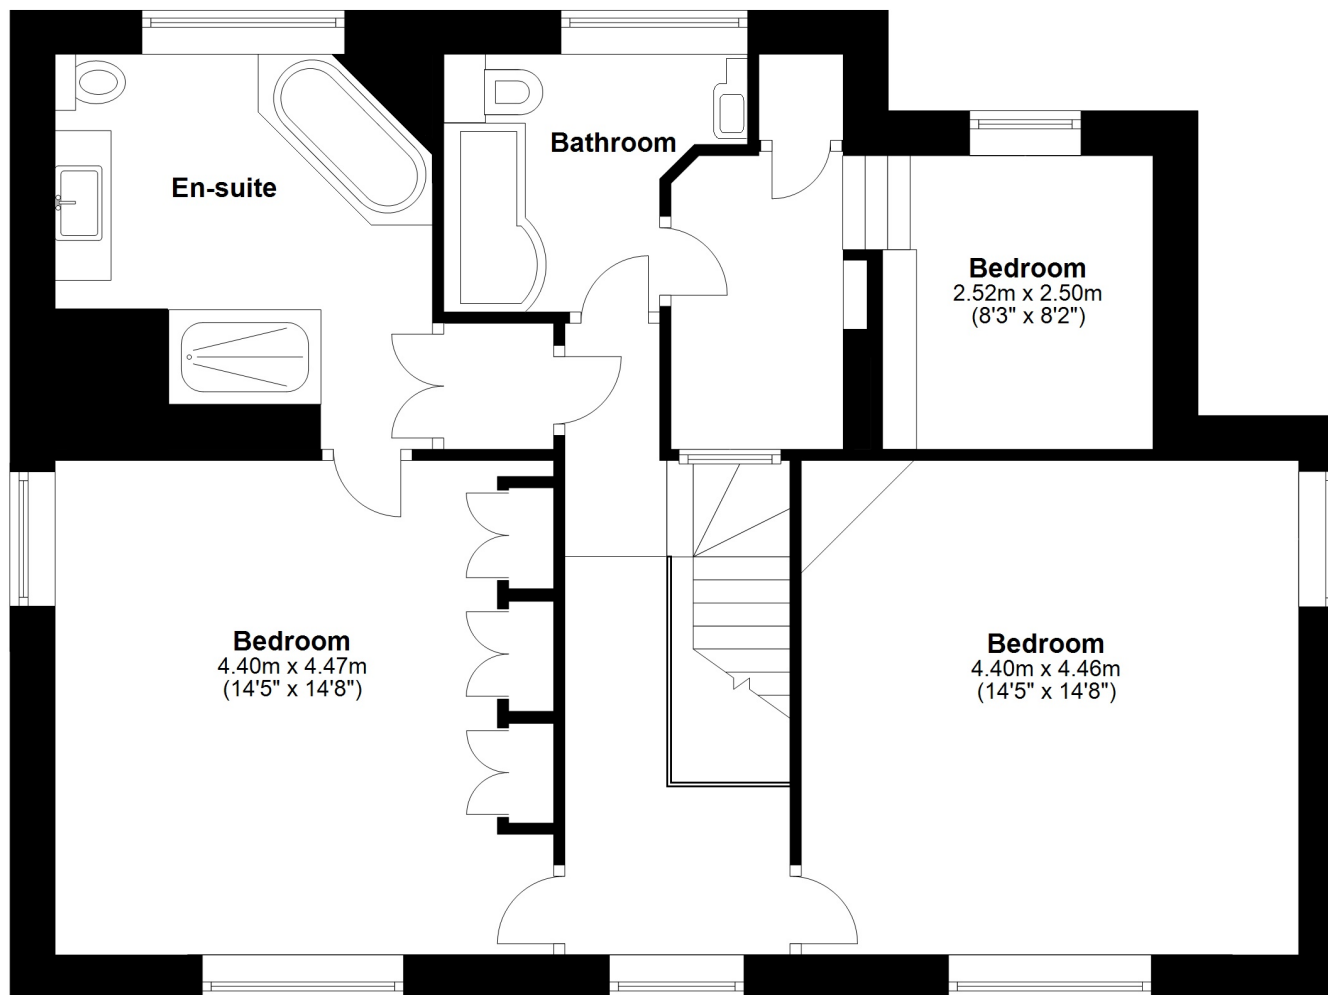

Total area: approx. 201.6 sq. metres (2170.0 sq. feet)

Total area: approx. 201.6 sq. metres (2170.0 sq. feet)

Total area: approx. 201.6 sq. metres (2170.0 sq. feet)