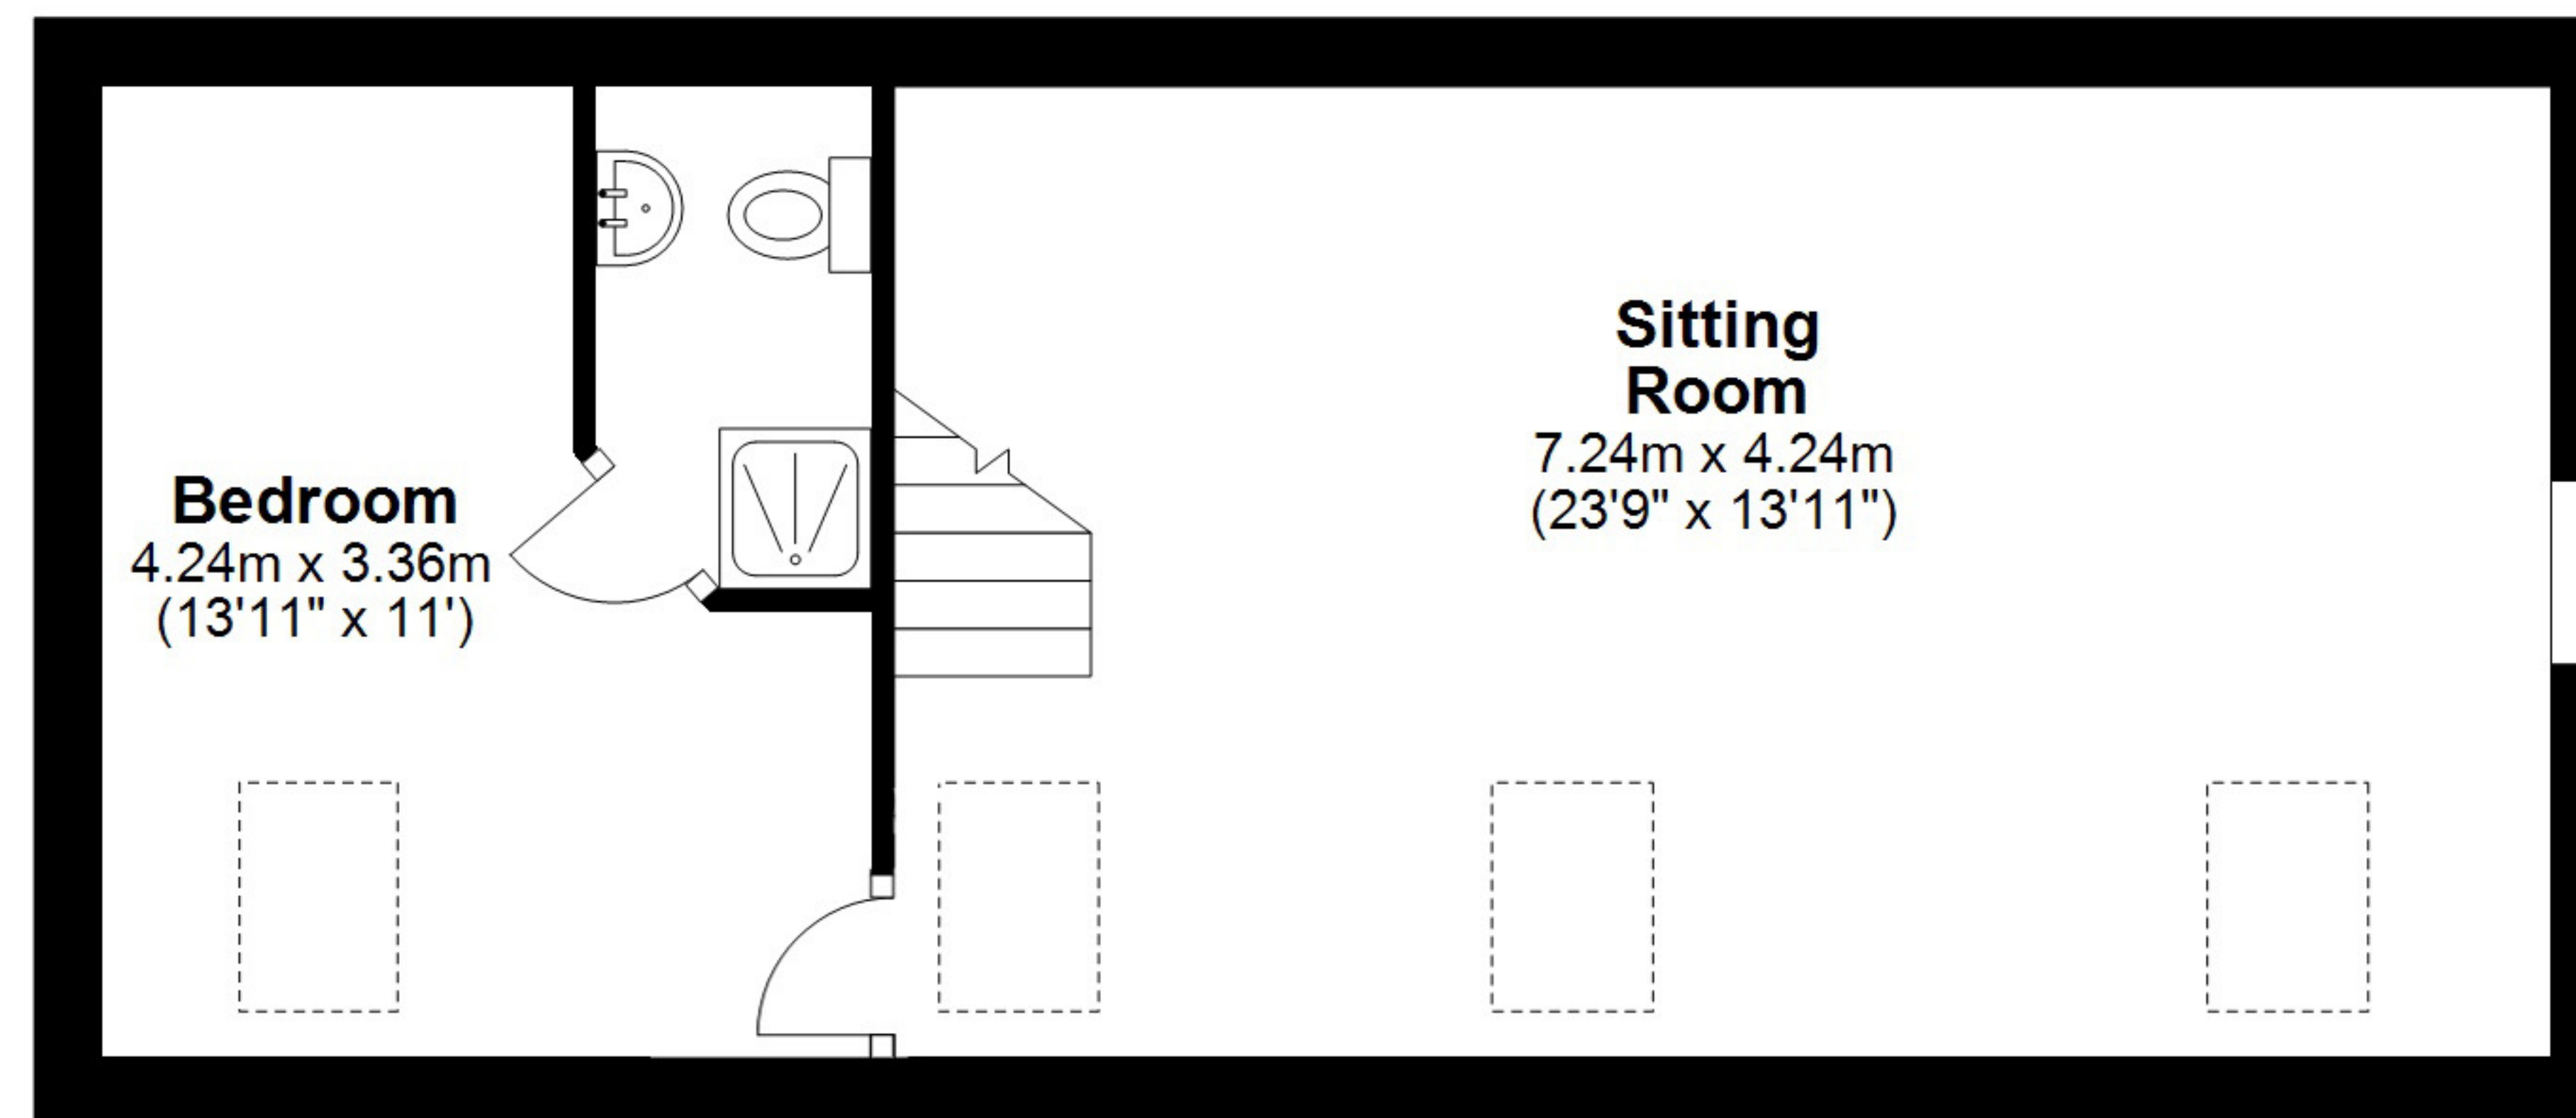

Total area: approx. 350.2 sq. metres (3769.9 sq. feet)

Total area: approx. 350.2 sq. metres (3769.9 sq. feet)

Total area: approx. 350.2 sq. metres (3769.9 sq. feet)