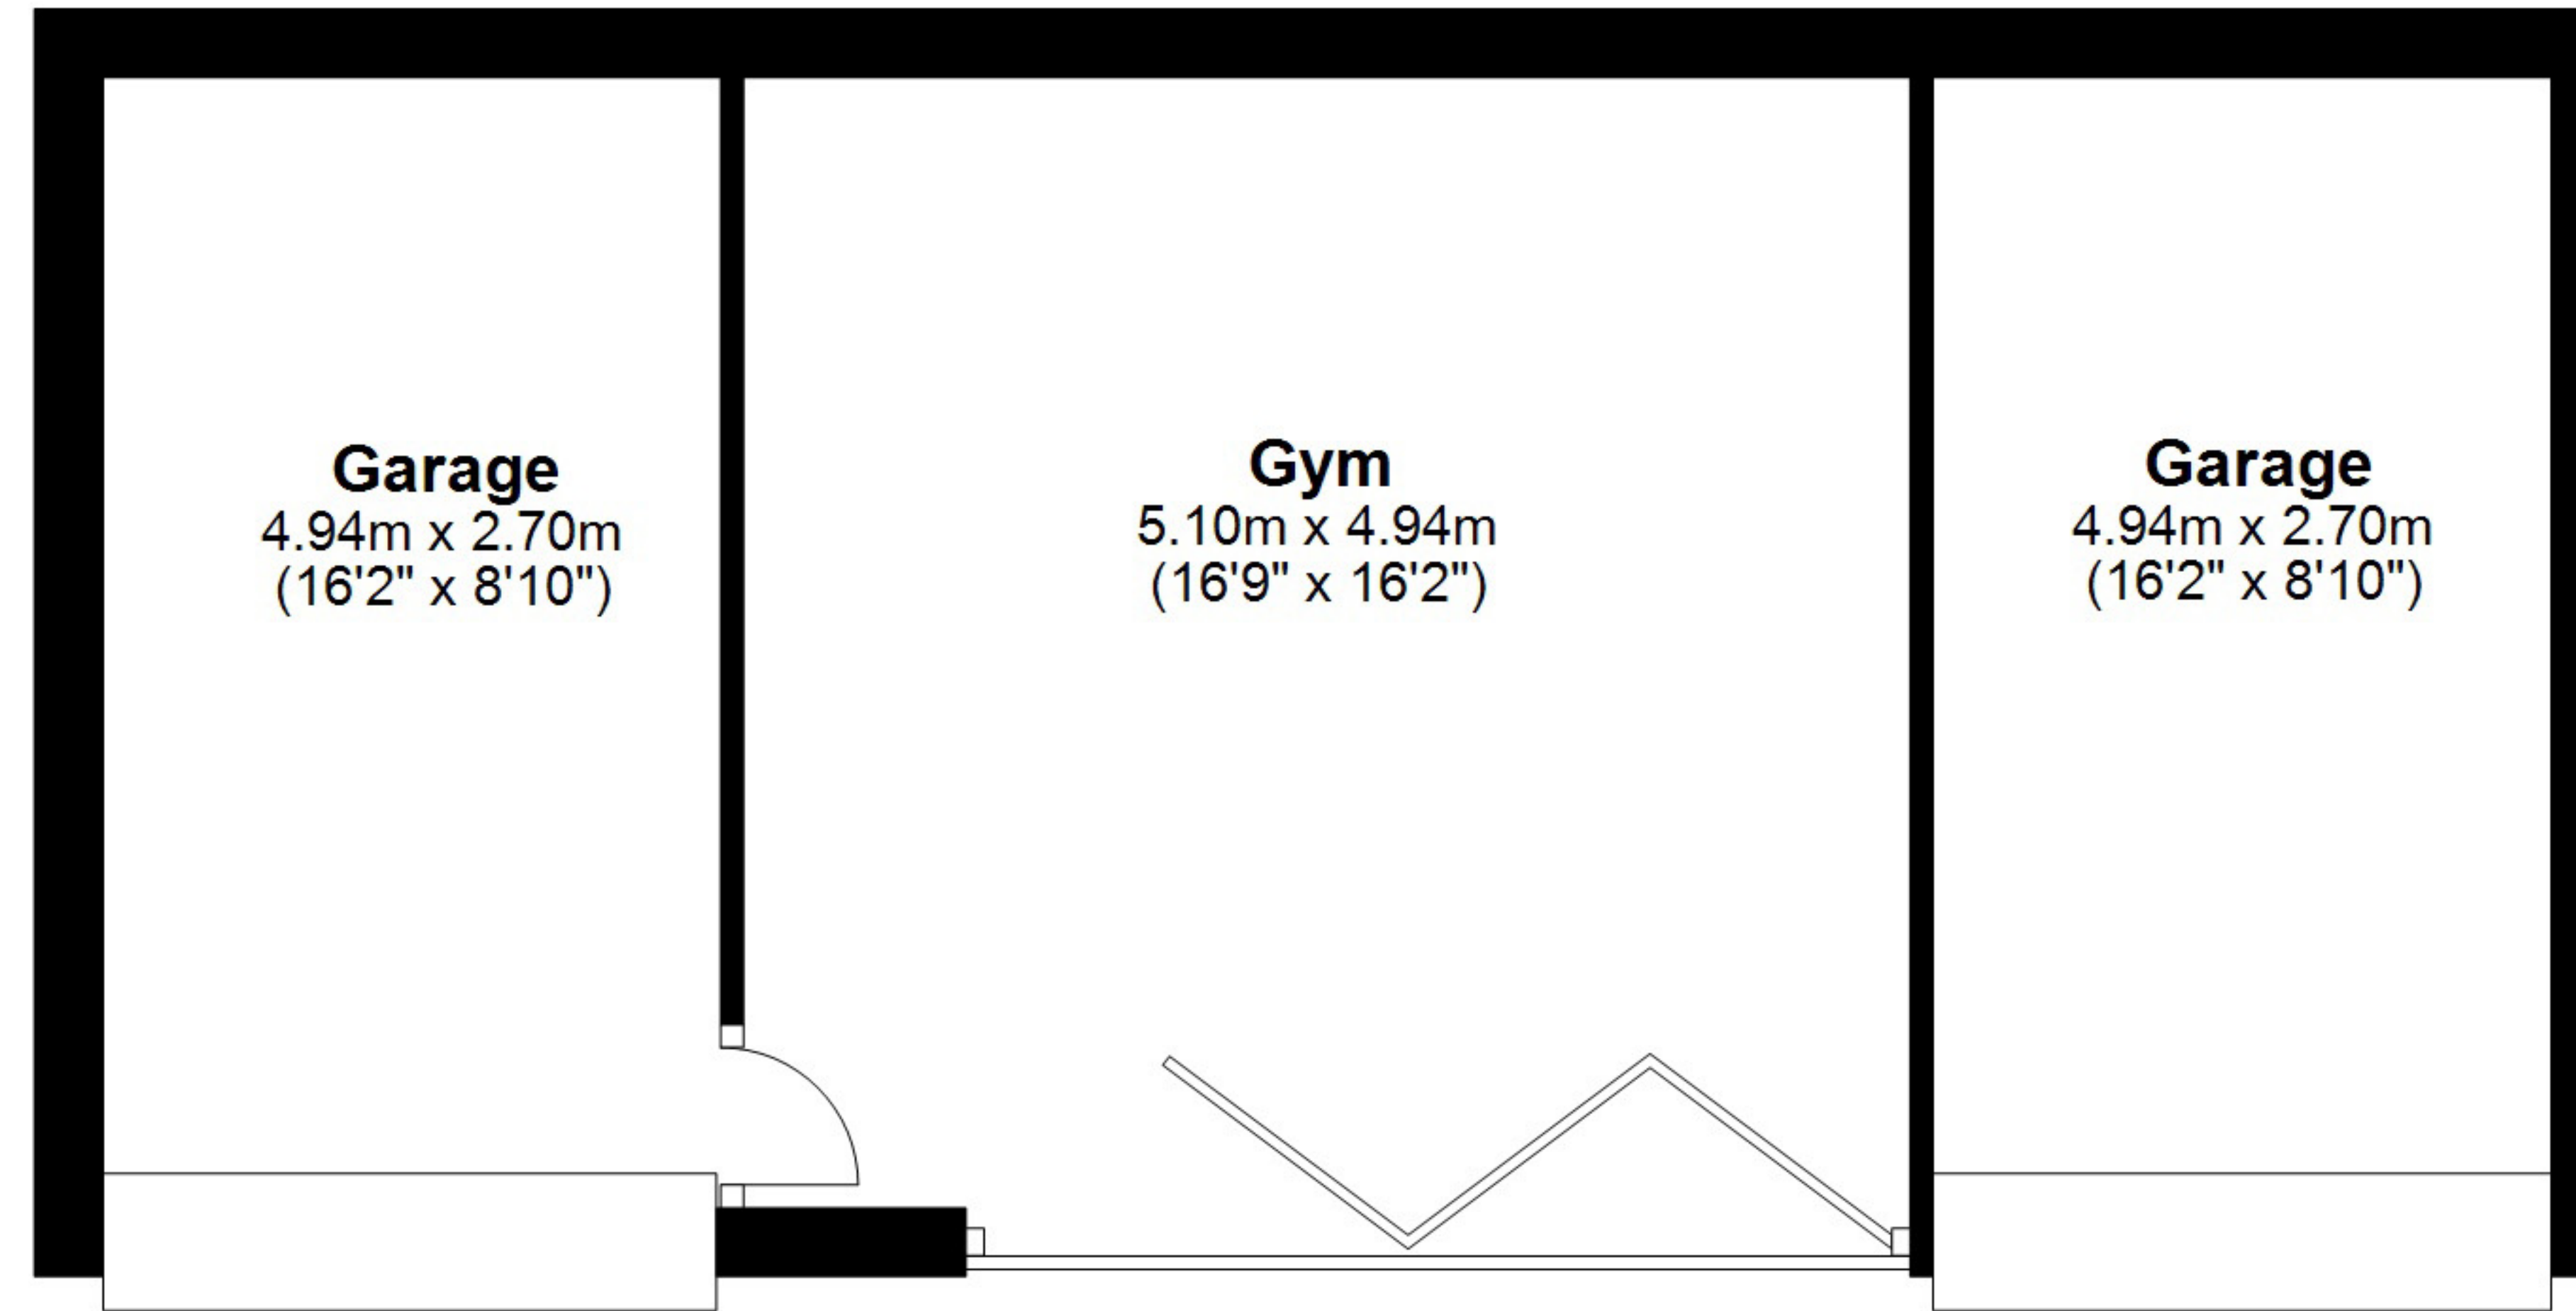

Total area: approx. 350.2 sq. metres (3769.9 sq. feet)

Total area: approx. 350.2 sq. metres (3769.9 sq. feet)

Total area: approx. 350.2 sq. metres (3769.9 sq. feet)