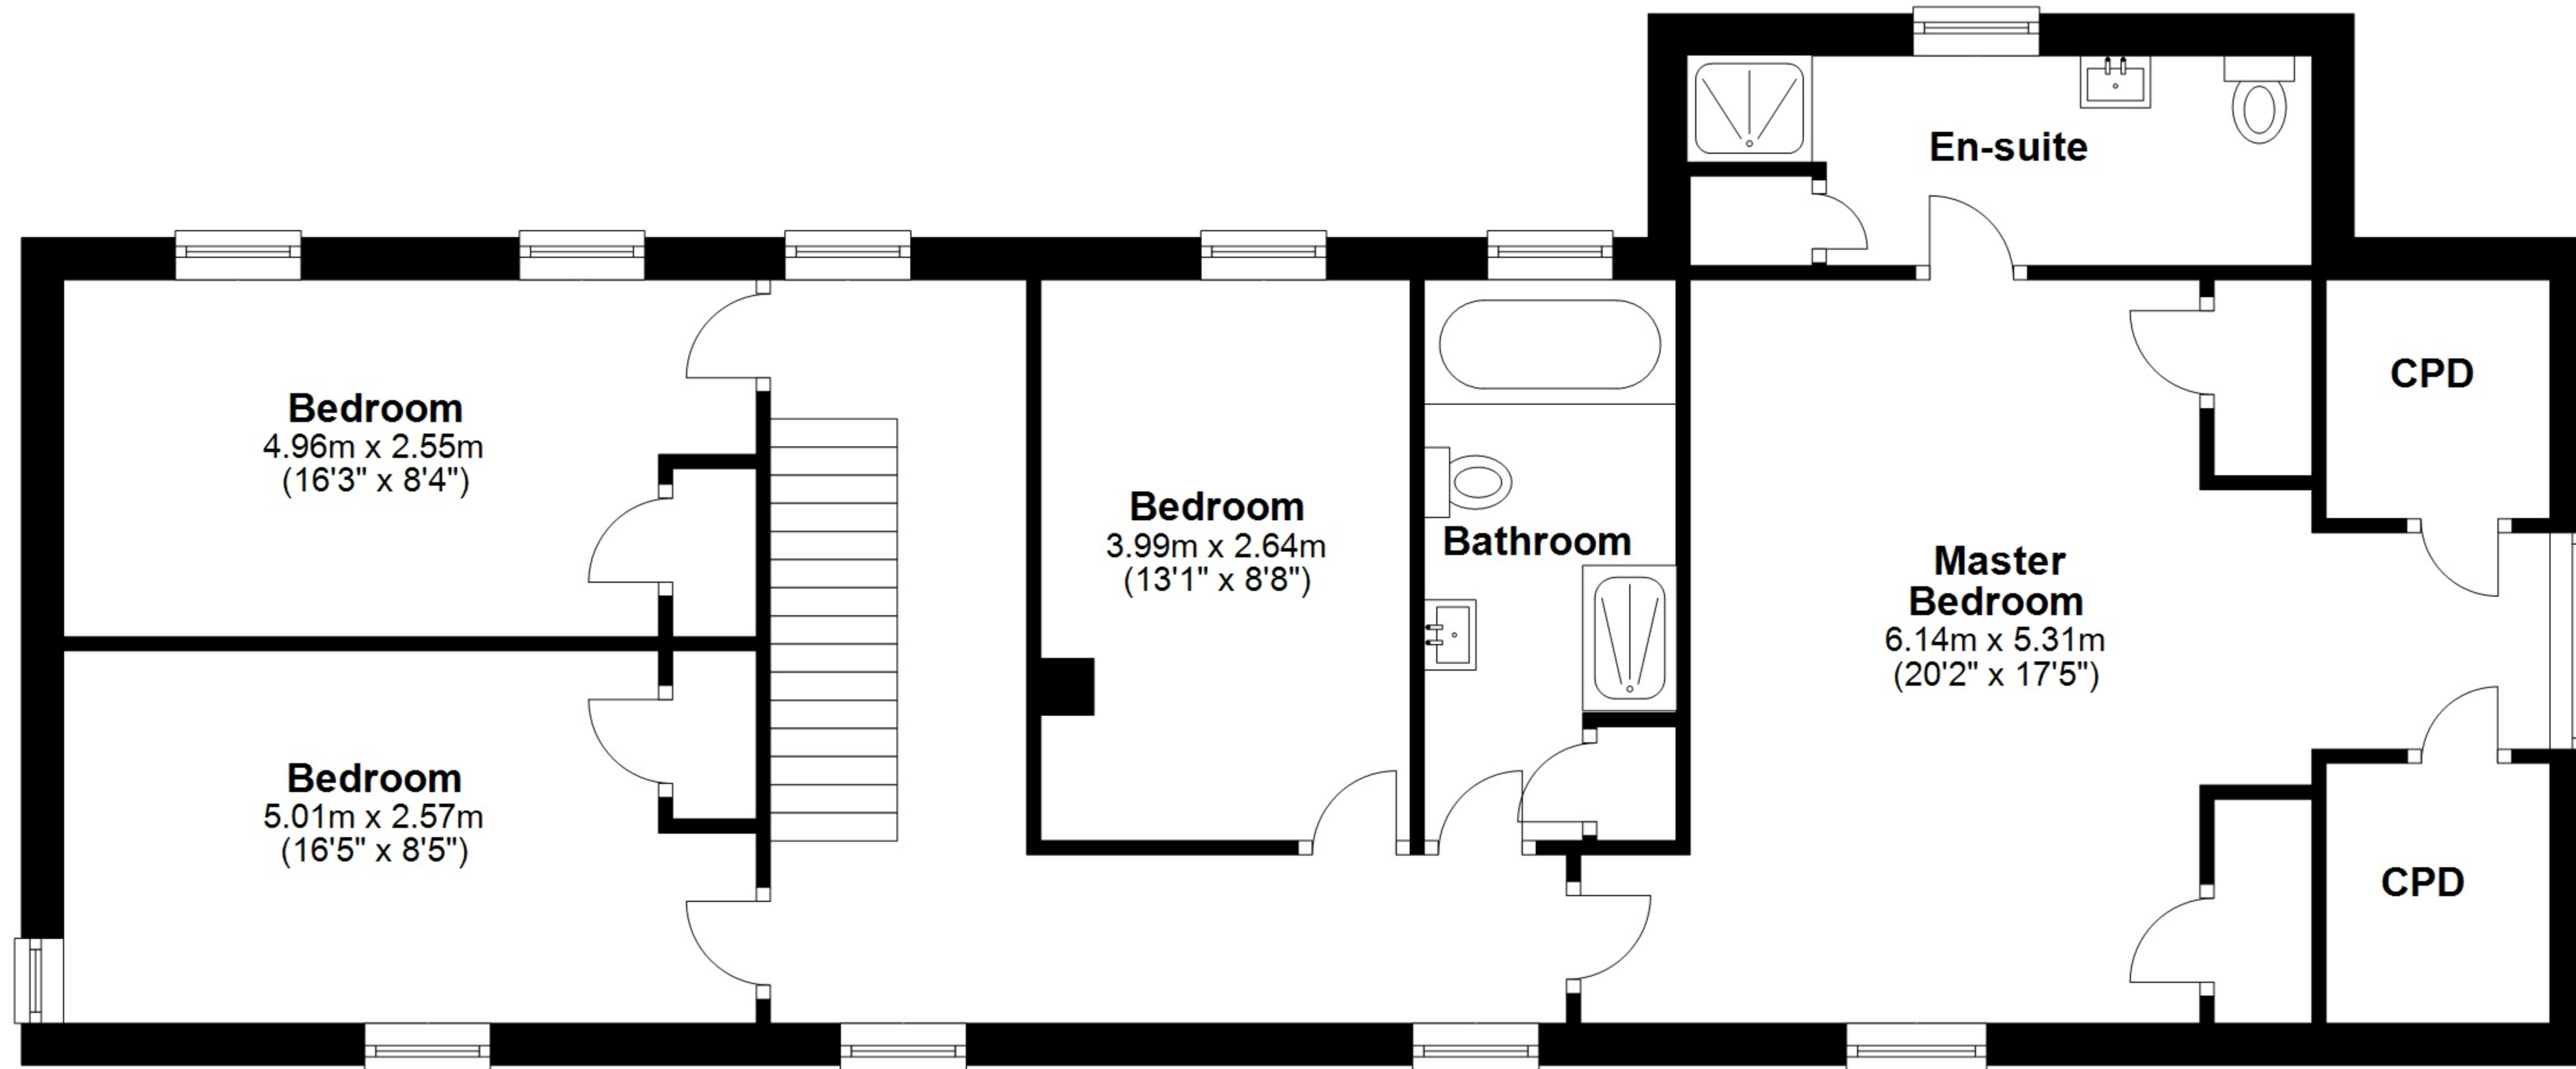

Total area: approx. 350.2 sq. metres (3769.9 sq. feet)

Total area: approx. 350.2 sq. metres (3769.9 sq. feet)

Total area: approx. 350.2 sq. metres (3769.9 sq. feet)