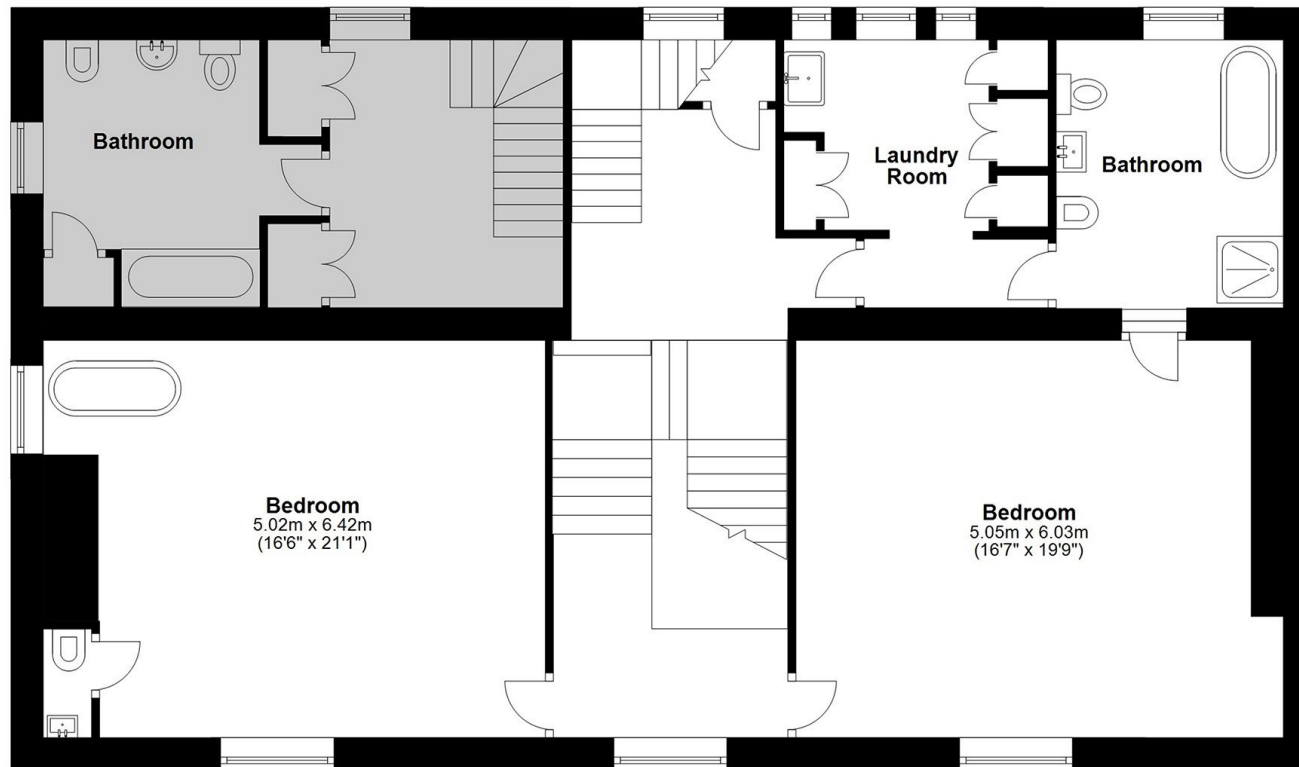

Total area: approx. 538.0 sq. metres (5790.6 sq. feet)

Annexe

Total area: approx. 538.0 sq. metres (5790.6 sq. feet)

Total area: approx. 538.0 sq. metres (5790.6 sq. feet)

Total area: approx. 538.0 sq. metres (5790.6 sq. feet)