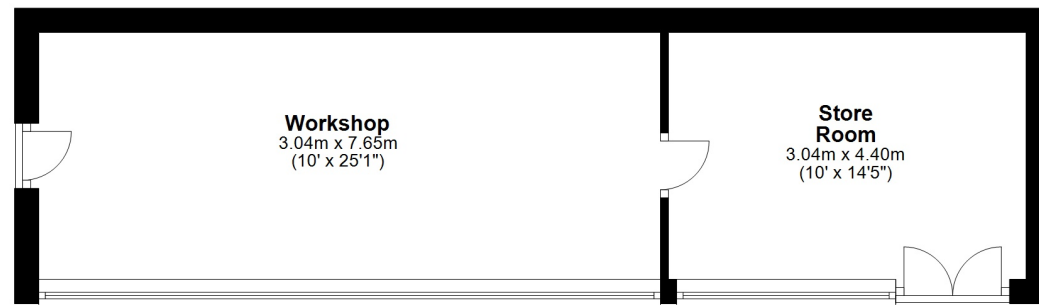

Total area: approx. 538.0 sq. metres (5790.6 sq. feet)

Annexe

Total area: approx. 538.0 sq. metres (5790.6 sq. feet)

Total area: approx. 538.0 sq. metres (5790.6 sq. feet)

Total area: approx. 538.0 sq. metres (5790.6 sq. feet)