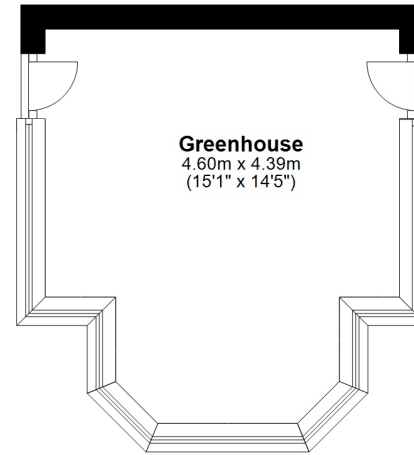

Total area: approx. 538.0 sq. metres (5790.6 sq. feet)

Annexe

Total area: approx. 538.0 sq. metres (5790.6 sq. feet)

Total area: approx. 538.0 sq. metres (5790.6 sq. feet)

Total area: approx. 538.0 sq. metres (5790.6 sq. feet)