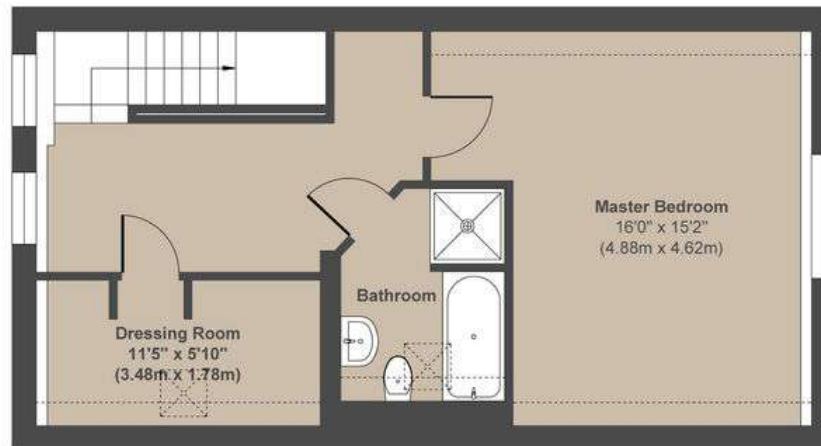

# Maison

**Second Floor**  
Approximate Floor Area  
503 sq. ft  
(46.76 sq. m)

**Ground Floor**  
Approximate Floor Area  
751 sq. ft  
(69.74 sq. m)

**First Floor**  
Approximate Floor Area  
472 sq. ft  
(43.88 sq. m)

**Approx. Gross Internal Floor Area 1726 sq. ft / 160.38 sq. m**

Illustration for identification purposes only, measurements are approximate, not to scale.  
Produced by Elements Property