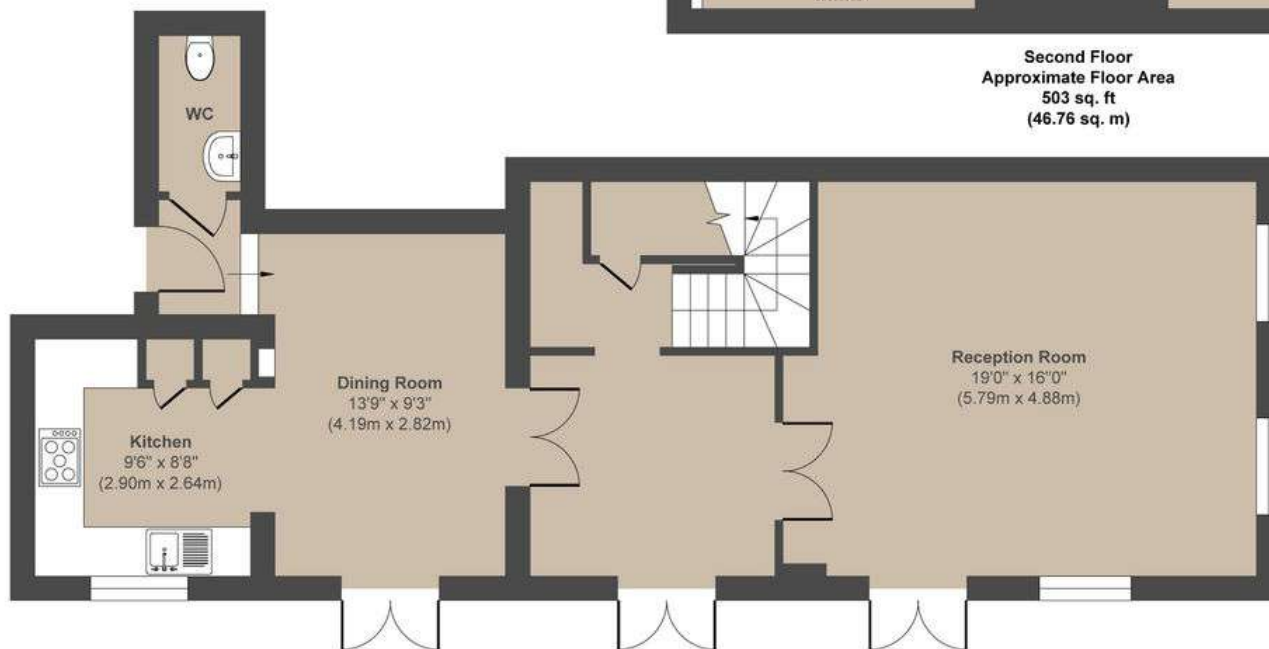

# Maison

**Second Floor**  
Approximate Floor Area  
503 sq. ft  
(46.76 sq. m)

**Ground Floor**  
Approximate Floor Area  
751 sq. ft  
(69.74 sq. m)

**First Floor**  
Approximate Floor Area  
472 sq. ft  
(43.88 sq. m)

**Approx. Gross Internal Floor Area 1726 sq. ft / 160.38 sq. m**

Illustration for identification purposes only, measurements are approximate, not to scale.  
Produced by Elements Property