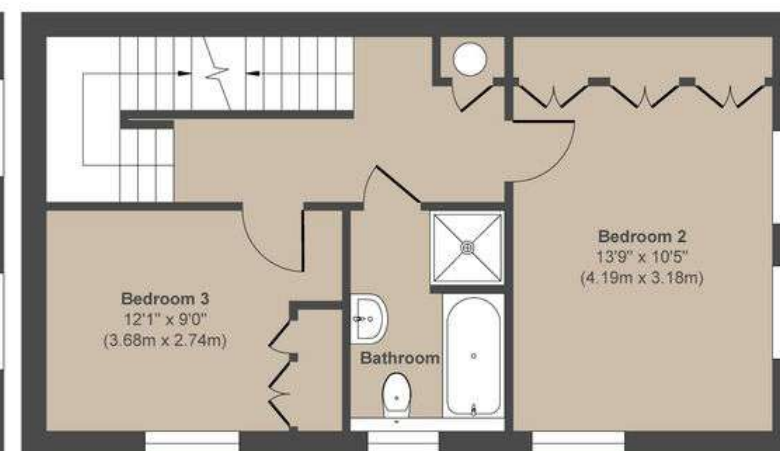

# Maison

**Second Floor**  
Approximate Floor Area  
503 sq. ft  
(46.76 sq. m)

**Ground Floor**  
Approximate Floor Area  
751 sq. ft  
(69.74 sq. m)

**First Floor**  
Approximate Floor Area  
472 sq. ft  
(43.88 sq. m)

**Approx. Gross Internal Floor Area 1726 sq. ft / 160.38 sq. m**

Illustration for identification purposes only, measurements are approximate, not to scale.  
Produced by Elements Property