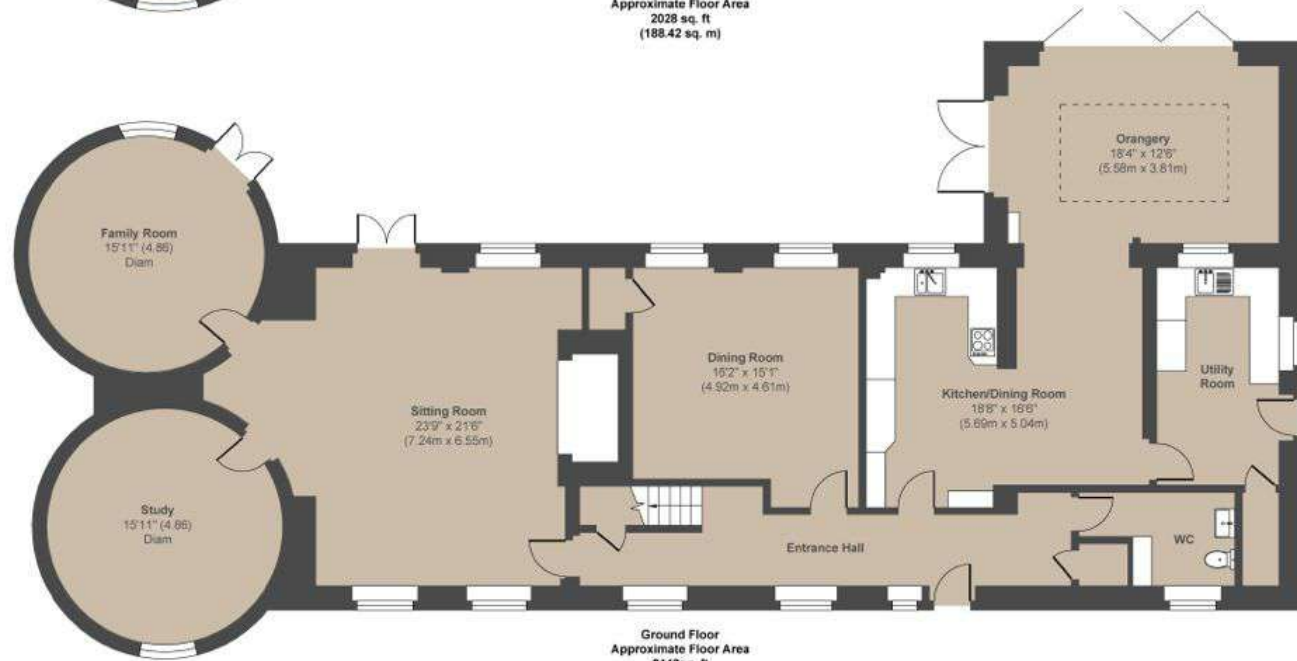

Maison

Garage
Approximate Floor Area
336 sq. ft
(31.30 sq. m)

Outbuilding
Approximate Floor Area
128 sq. ft
(11.90 sq. m)

First Floor
Approximate Floor Area
2028 sq. ft
(188.42 sq. m)

Ground Floor
Approximate Floor Area
2148sq. ft
(199.58 sq. m)

Approx. Gross Internal Floor Area 4640 sq. ft / 431.20 sq. m (Including Garage & Outbuilding)

Illustration for identification purposes only, measurements are approximate, not to scale.