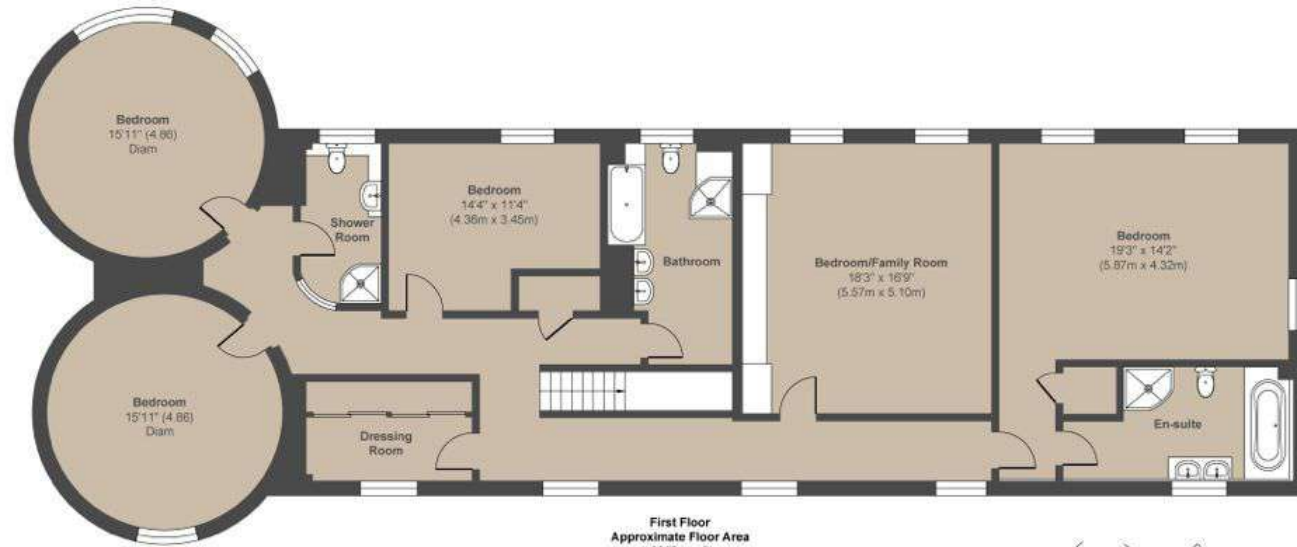

Maison

Garage
Approximate Floor Area
336 sq. ft
(31.30 sq. m)

Outbuilding
Approximate Floor Area
128 sq. ft
(11.90 sq. m)

First Floor
Approximate Floor Area
2028 sq. ft
(188.42 sq. m)

Ground Floor
Approximate Floor Area
2148sq. ft
(199.58 sq. m)

Approx. Gross Internal Floor Area 4640 sq. ft / 431.20 sq. m (Including Garage & Outbuilding)

Illustration for identification purposes only, measurements are approximate, not to scale.