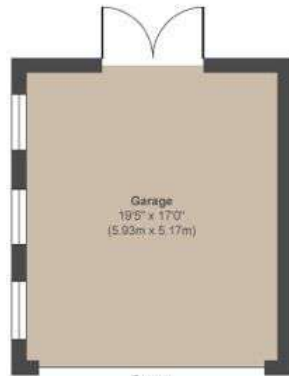

Maison

Garage
Approximate Floor Area
336 sq. ft
(31.30 sq. m)

Outbuilding
Approximate Floor Area
128 sq. ft
(11.90 sq. m)

First Floor
Approximate Floor Area
2028 sq. ft
(188.42 sq. m)

Ground Floor
Approximate Floor Area
2148sq. ft
(199.58 sq. m)

Approx. Gross Internal Floor Area 4640 sq. ft / 431.20 sq. m (Including Garage & Outbuilding)

Illustration for identification purposes only, measurements are approximate, not to scale.