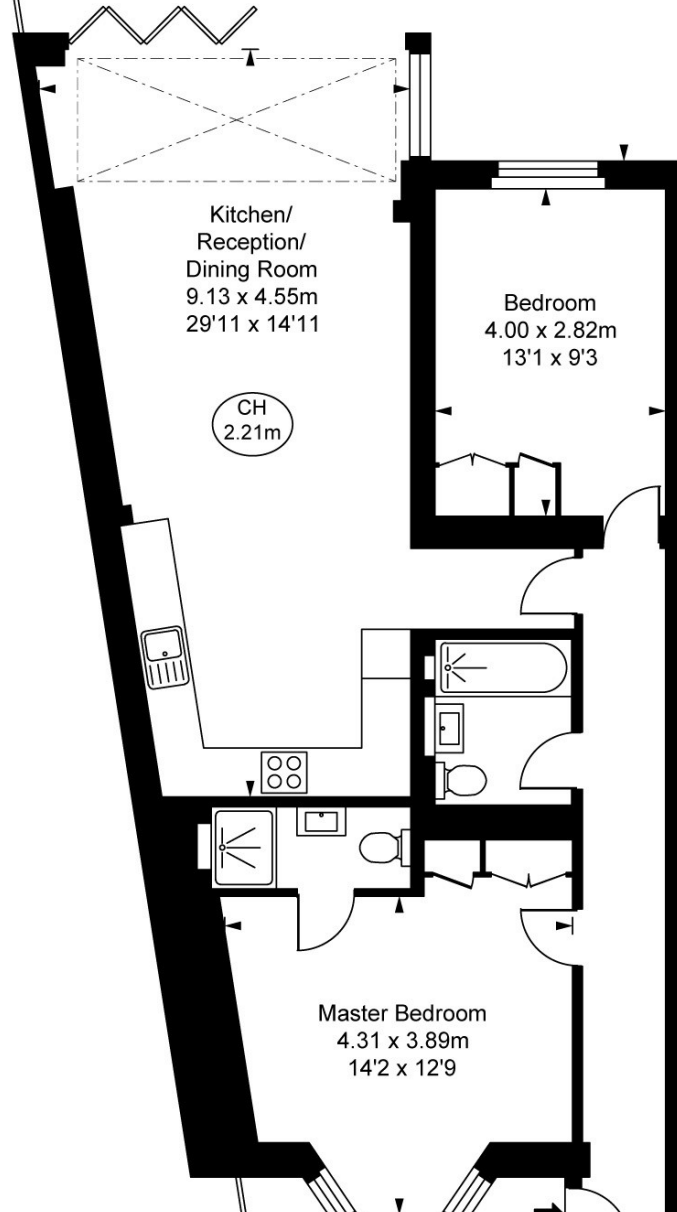

Garden
9.59 x 9.00m
31'6" x 29'6"

(CH = Ceiling Heights)

Kitchen/
Reception/
Dining Room
9.13 x 4.55m
29'11" x 14'11"

Bedroom
4.00 x 2.82m
13'1" x 9'3"

CH
2.21m

Master Bedroom
4.31 x 3.89m
14'2" x 12'9"