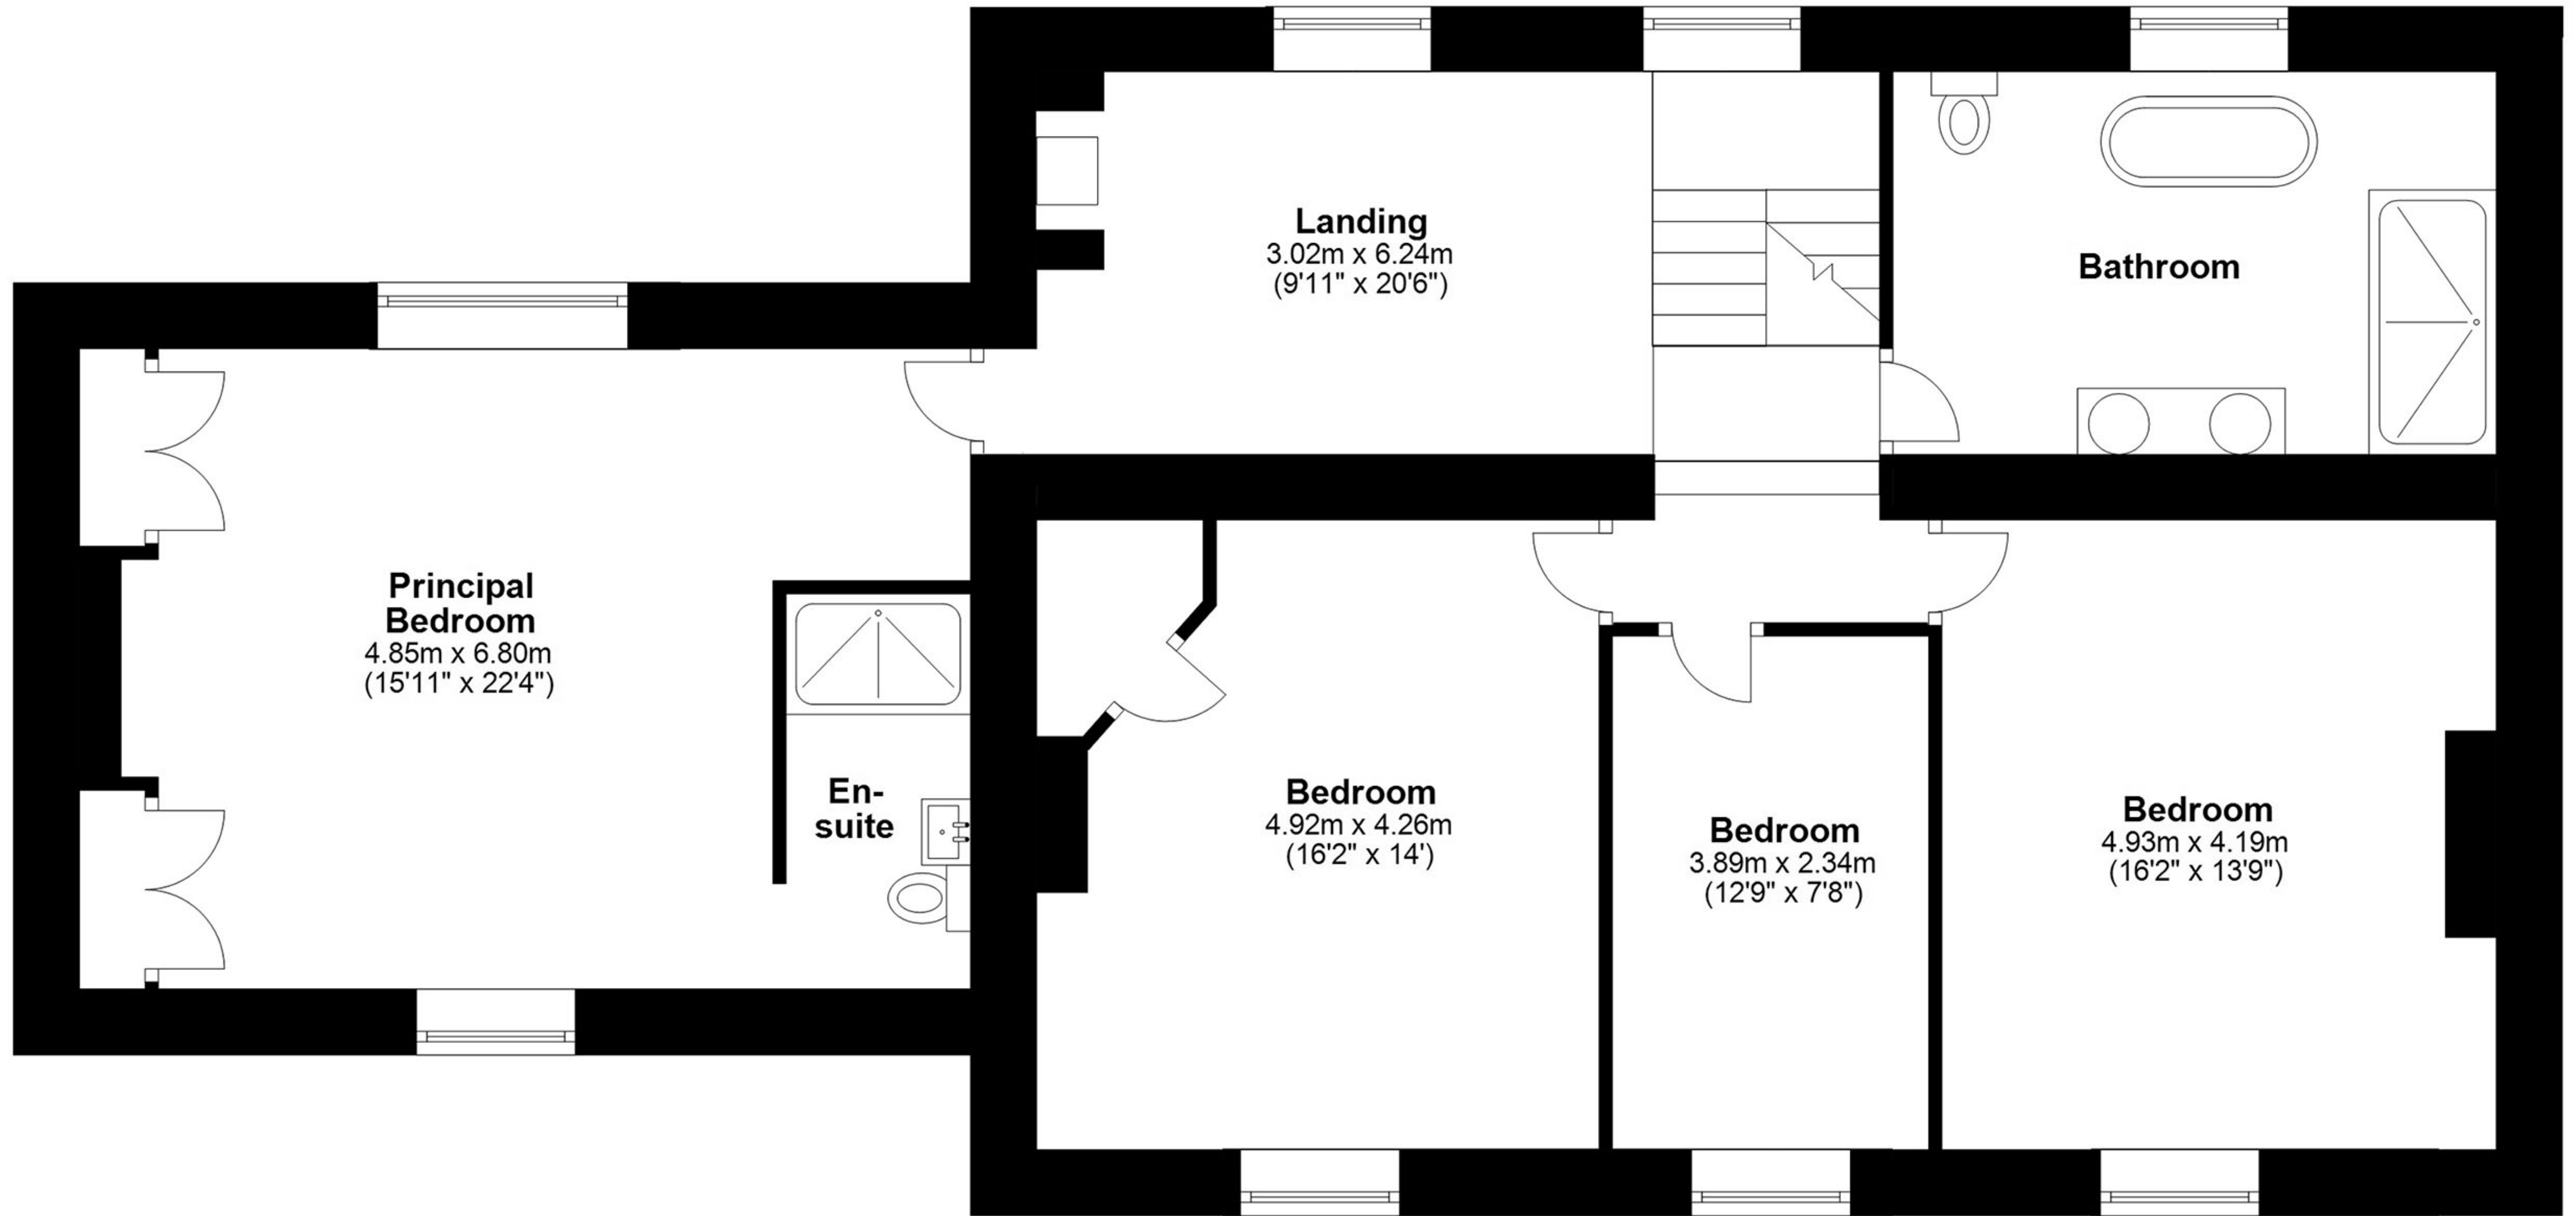

Total area: approx. 254 sq. metres (2734.03 sq. feet)

Total area: approx. 254 sq. metres (2734.03 sq. feet)