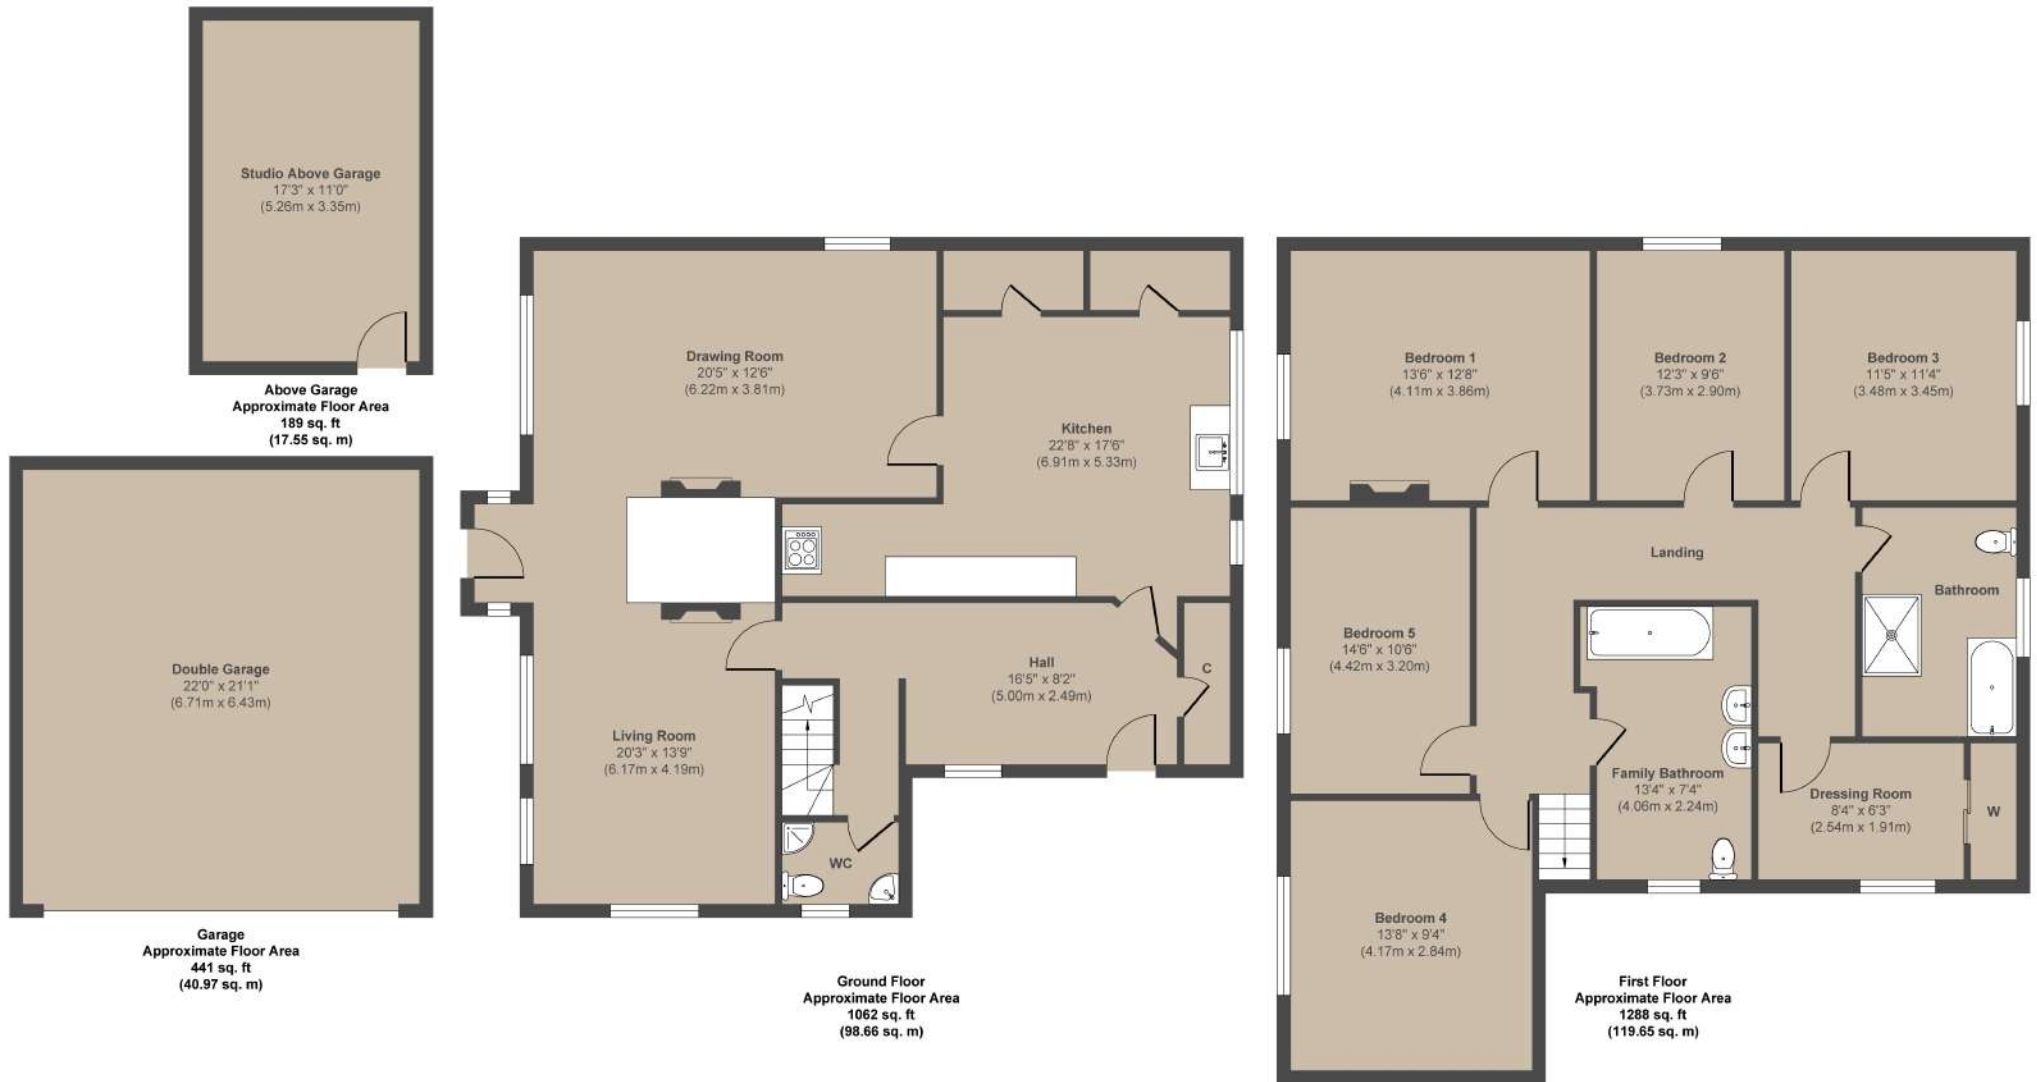

# Maison

**Approx. Gross Internal Floor Area 2980 sq. ft / 276.83 sq. m**

Illustration for identification purposes only, measurements are approximate, not to scale.