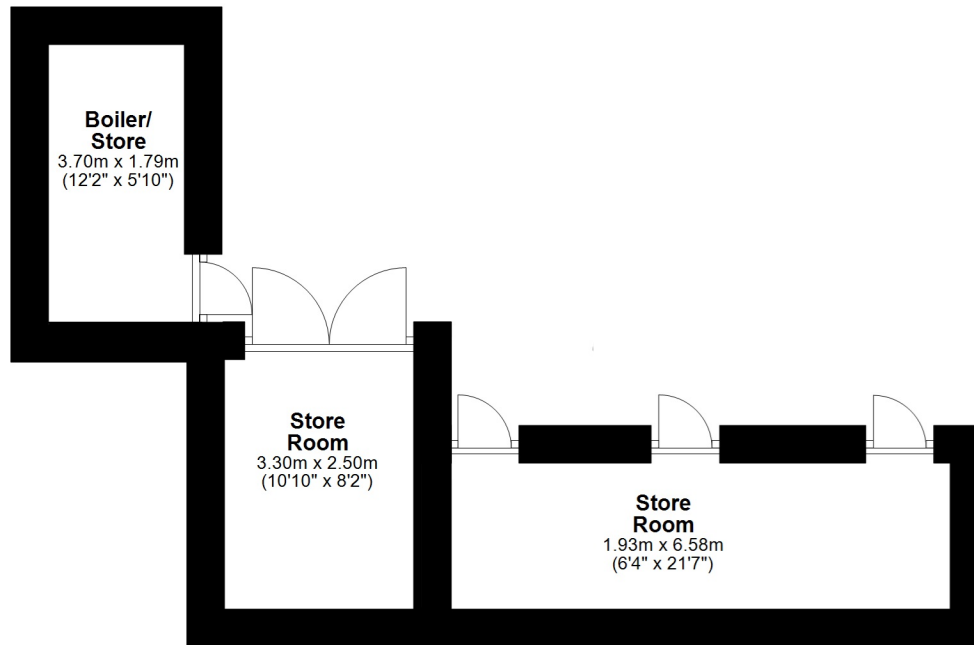

Total area: approx. 422.4 sq. metres (4546.4 sq. feet)

Total area: approx. 422.4 sq. metres (4546.4 sq. feet)

Total area: approx. 422.4 sq. metres (4546.4 sq. feet)

Total area: approx. 422.4 sq. metres (4546.4 sq. feet)