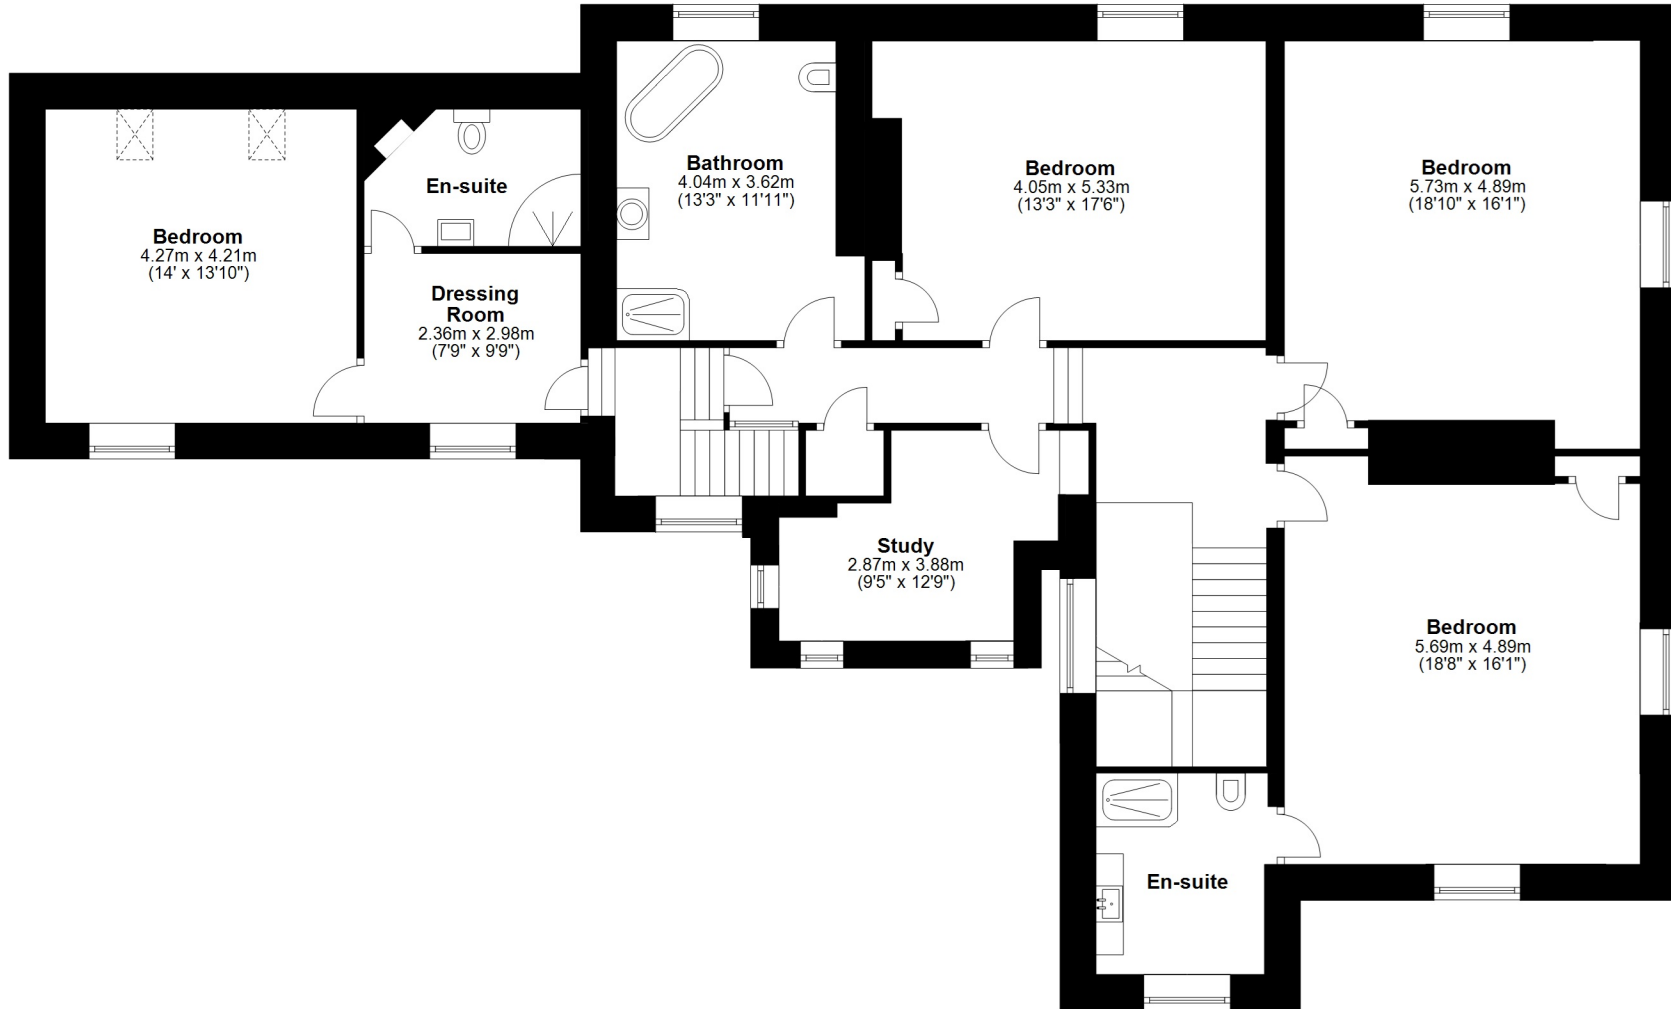

Total area: approx. 422.4 sq. metres (4546.4 sq. feet)

Total area: approx. 422.4 sq. metres (4546.4 sq. feet)

Total area: approx. 422.4 sq. metres (4546.4 sq. feet)

Total area: approx. 422.4 sq. metres (4546.4 sq. feet)