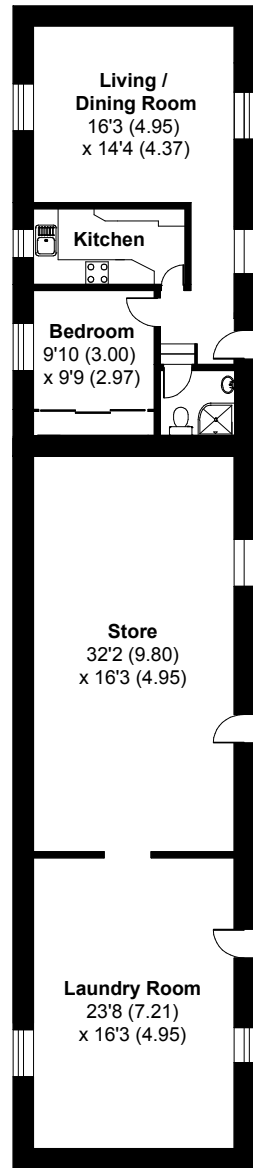

Pengarroch Farmhouse, St. Keverne, Helston, TR12 6PJ

Cove View = 461 sq ft / 42.8 sq m
 Rainbow Cottage = 570 sq ft / 52.9 sq m
 Rainbow End = 1006 sq ft / 93.4 sq m
 Outbuildings = 1272 sq ft / 118.1 sq m
 Garage = 1062 sq ft / 98.6 sq m
Total = 4371 sq ft / 406 sq m

For identification only - Not to scale

COVE VIEW

RAINBOW COTTAGE

RAINBOW END