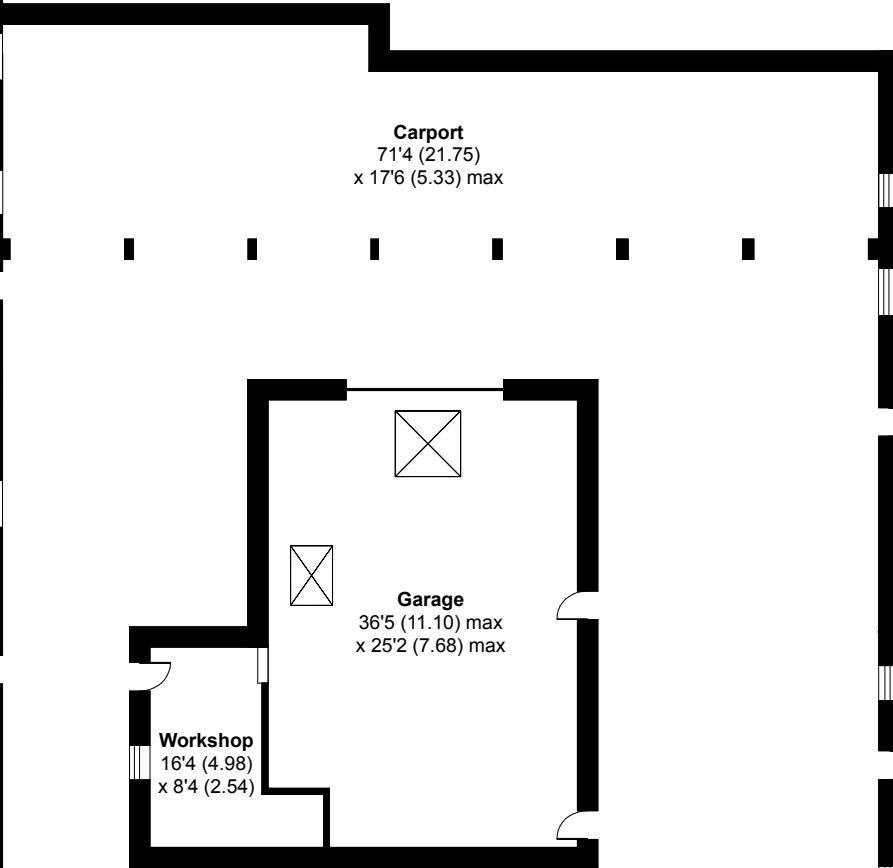

Pengarroch Farmhouse, St. Keverne, Helston, TR12 6PJ

Cove View = 461 sq ft / 42.8 sq m
 Rainbow Cottage = 570 sq ft / 52.9 sq m
 Rainbow End = 1006 sq ft / 93.4 sq m
 Outbuildings = 1272 sq ft / 118.1 sq m
 Garage = 1062 sq ft / 98.6 sq m
Total = 4371 sq ft / 406 sq m

For identification only - Not to scale

COVE VIEW

RAINBOW COTTAGE

RAINBOW END