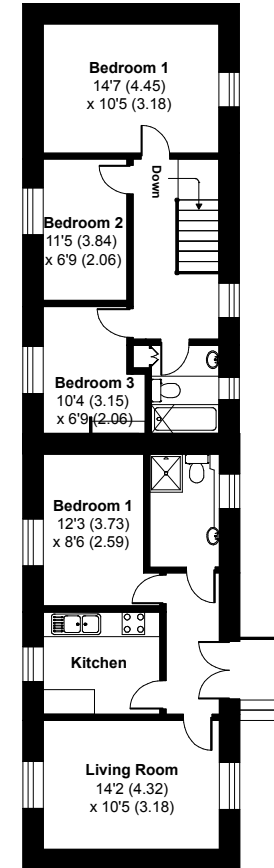

Pengarroch Farmhouse, St. Keverne, Helston, TR12 6PJ

Cove View = 461 sq ft / 42.8 sq m
 Rainbow Cottage = 570 sq ft / 52.9 sq m
 Rainbow End = 1006 sq ft / 93.4 sq m
 Outbuildings = 1272 sq ft / 118.1 sq m
 Garage = 1062 sq ft / 98.6 sq m
Total = 4371 sq ft / 406 sq m

For identification only - Not to scale

COVE VIEW

RAINBOW COTTAGE

RAINBOW END