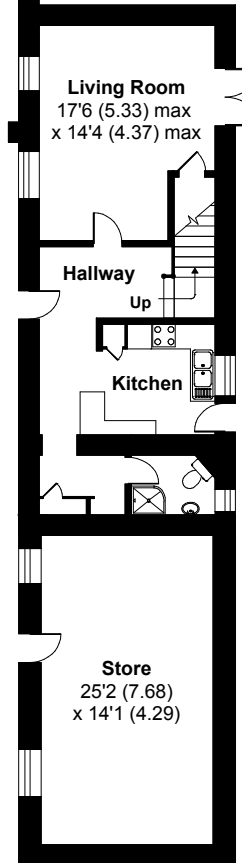

Pengarroch Farmhouse, St. Keverne, Helston, TR12 6PJ

Cove View = 461 sq ft / 42.8 sq m
 Rainbow Cottage = 570 sq ft / 52.9 sq m
 Rainbow End = 1006 sq ft / 93.4 sq m
 Outbuildings = 1272 sq ft / 118.1 sq m
 Garage = 1062 sq ft / 98.6 sq m
Total = 4371 sq ft / 406 sq m

For identification only - Not to scale

COVE VIEW

RAINBOW COTTAGE

RAINBOW END