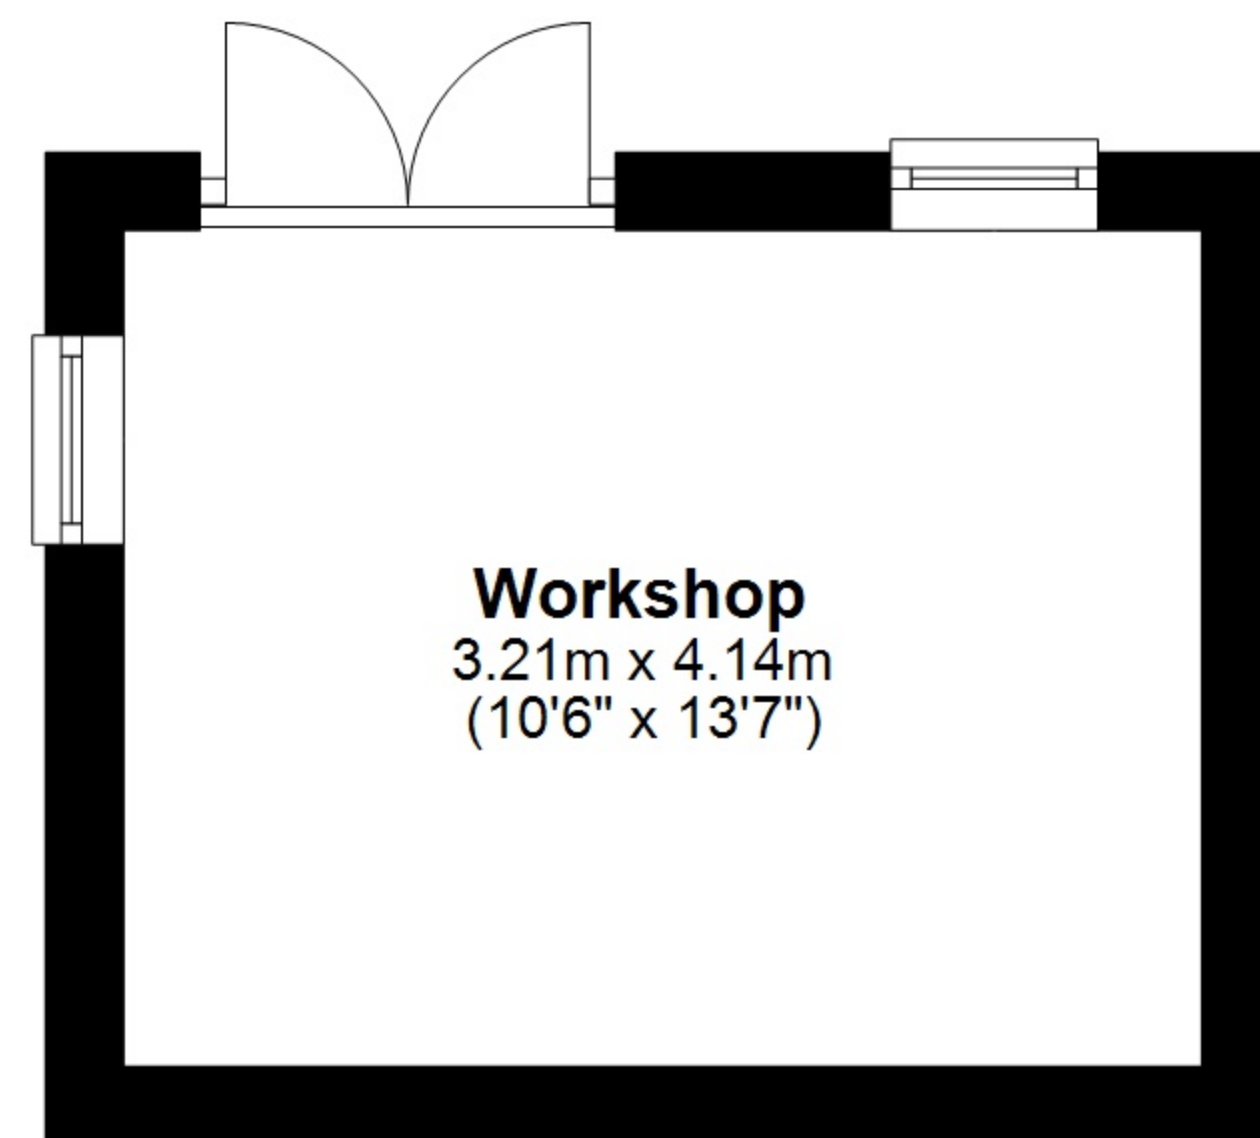

Total area: approx. 178.3 sq. metres (1918.8 sq. feet)

Total area: approx. 178.3 sq. metres (1918.8 sq. feet)

Total area: approx. 178.3 sq. metres (1918.8 sq. feet)