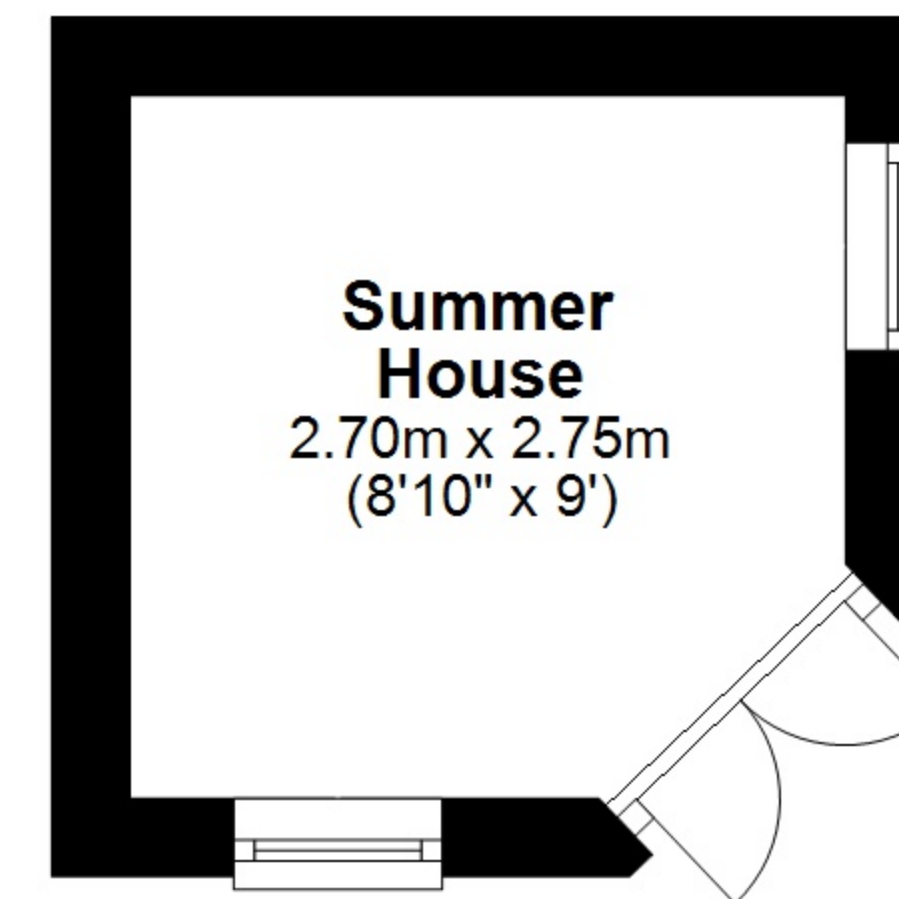

Total area: approx. 178.3 sq. metres (1918.8 sq. feet)

Total area: approx. 178.3 sq. metres (1918.8 sq. feet)

Total area: approx. 178.3 sq. metres (1918.8 sq. feet)