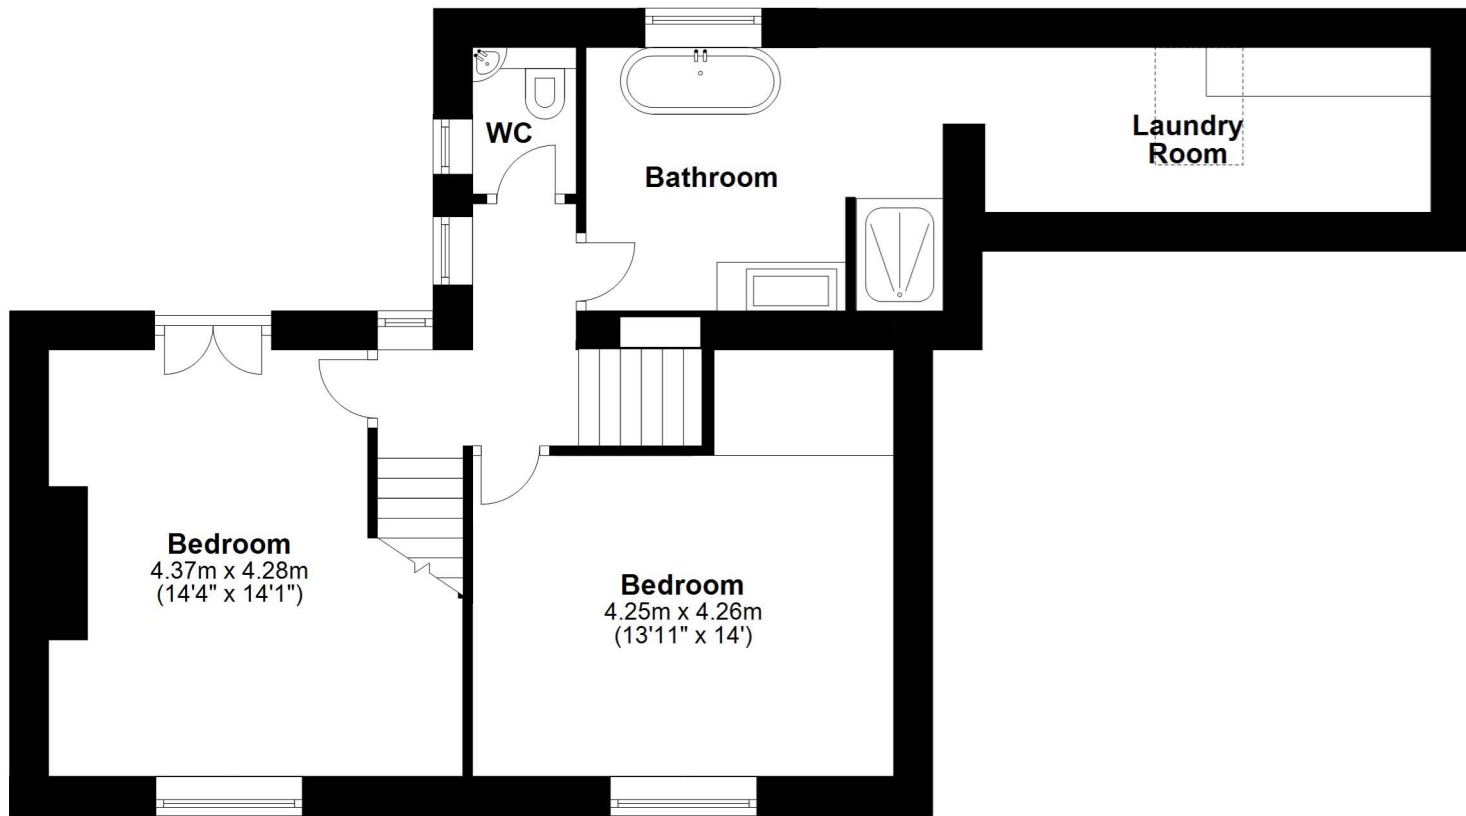

Total area: approx. 193.0 sq. metres (2077.3 sq. feet)

Total area: approx. 193.0 sq. metres (2077.3 sq. feet)

Total area: approx. 193.0 sq. metres (2077.3 sq. feet)