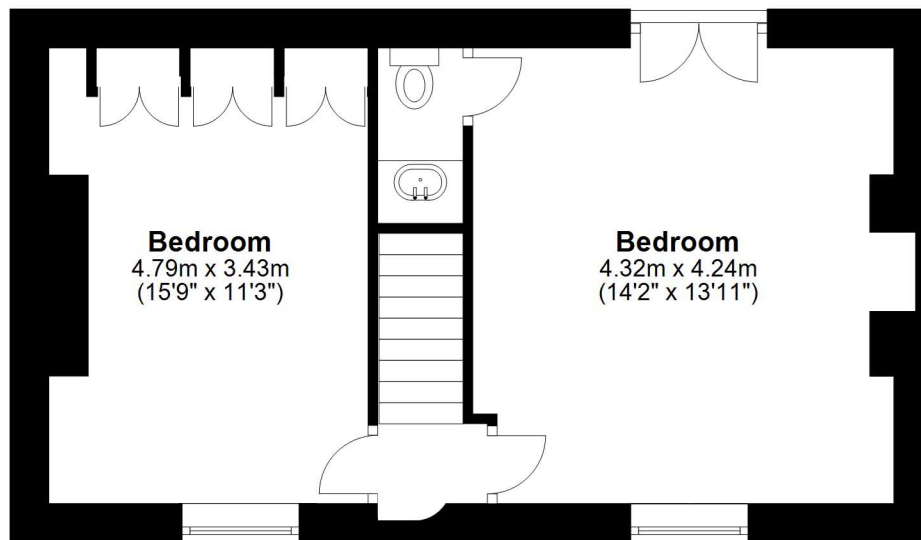

Total area: approx. 193.0 sq. metres (2077.3 sq. feet)

Total area: approx. 193.0 sq. metres (2077.3 sq. feet)

Total area: approx. 193.0 sq. metres (2077.3 sq. feet)