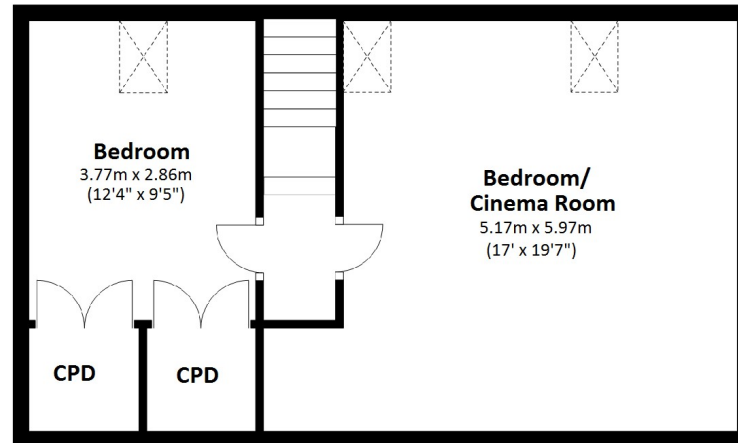

Oakwell House, Bardon Mill, Hexham, Northumberland, NE47 7HF

Total area: approx. 514.1 sq. metres (5533.7 sq. feet)

Not to scale. For identification only

Oakwell House, Bardon Mill, Hexham, Northumberland, NE47 7HF

Total area: approx. 514.1 sq. metres (5533.7 sq. feet)

Not to scale. For identification only

Oakwell House, Bardon Mill, Hexham, Northumberland, NE47 7HF

Total area: approx. 514.1 sq. metres (5533.7 sq. feet)

Not to scale. For identification only

Oakwell House, Bardon Mill, Hexham, Northumberland, NE47 7HF

Total area: approx. 514.1 sq. metres (5533.7 sq. feet)

Not to scale. For identification only