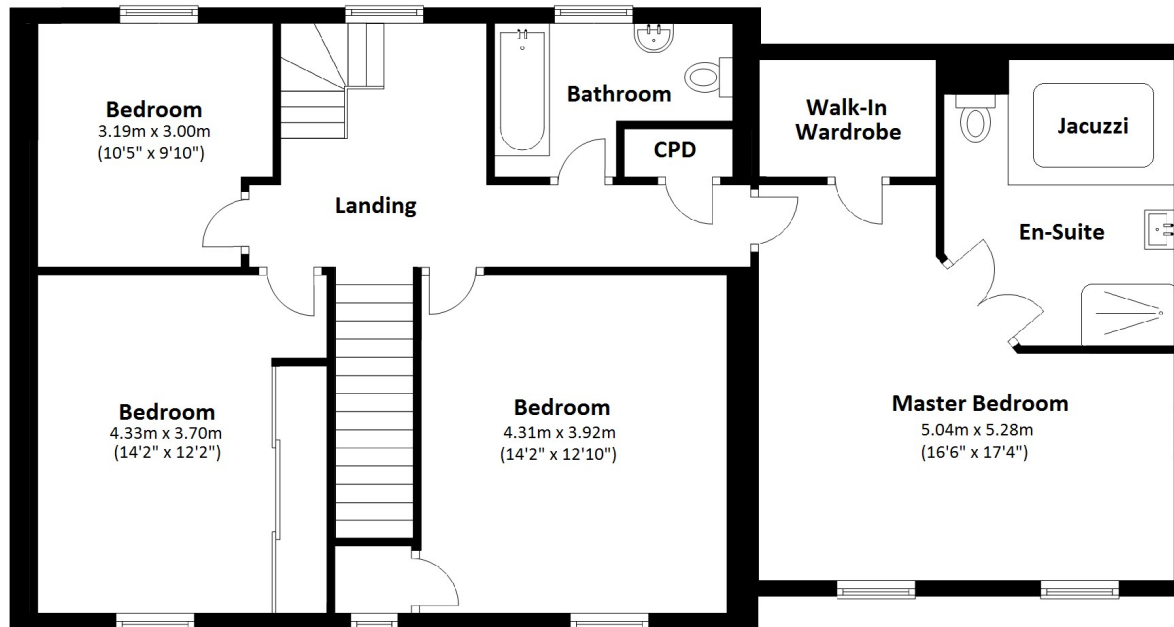

Oakwell House, Bardon Mill, Hexham, Northumberland, NE47 7HF

Total area: approx. 514.1 sq. metres (5533.7 sq. feet)

Not to scale. For identification only

Oakwell House, Bardon Mill, Hexham, Northumberland, NE47 7HF

Total area: approx. 514.1 sq. metres (5533.7 sq. feet)

Not to scale. For identification only

Oakwell House, Bardon Mill, Hexham, Northumberland, NE47 7HF

Total area: approx. 514.1 sq. metres (5533.7 sq. feet)

Not to scale. For identification only

Oakwell House, Bardon Mill, Hexham, Northumberland, NE47 7HF

Total area: approx. 514.1 sq. metres (5533.7 sq. feet)

Not to scale. For identification only