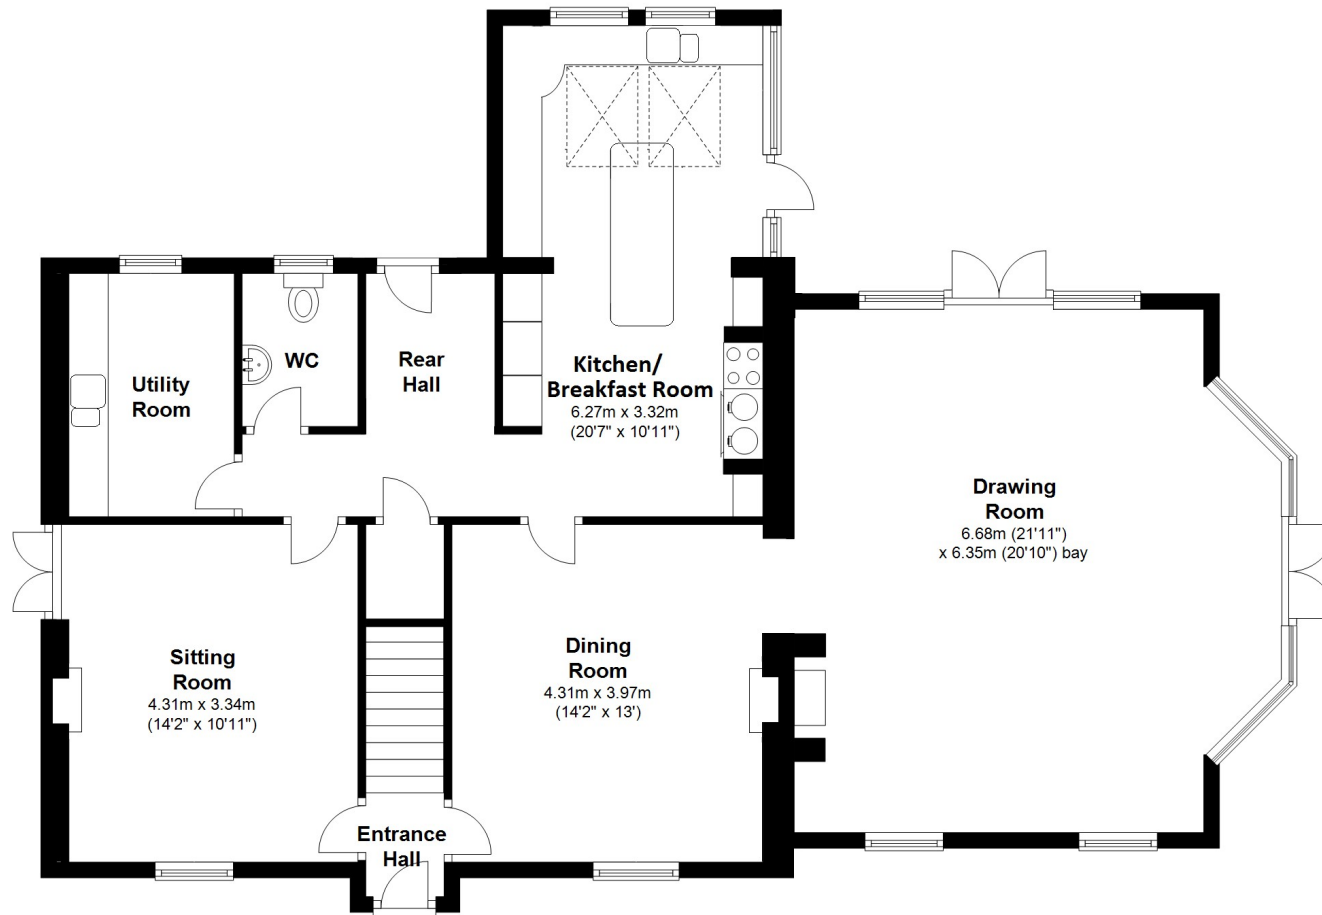

Oakwell House, Bardon Mill, Hexham, Northumberland, NE47 7HF

Total area: approx. 514.1 sq. metres (5533.7 sq. feet)

Not to scale. For identification only

Oakwell House, Bardon Mill, Hexham, Northumberland, NE47 7HF

Total area: approx. 514.1 sq. metres (5533.7 sq. feet)

Not to scale. For identification only

Oakwell House, Bardon Mill, Hexham, Northumberland, NE47 7HF

Total area: approx. 514.1 sq. metres (5533.7 sq. feet)

Not to scale. For identification only

Oakwell House, Bardon Mill, Hexham, Northumberland, NE47 7HF

Total area: approx. 514.1 sq. metres (5533.7 sq. feet)

Not to scale. For identification only