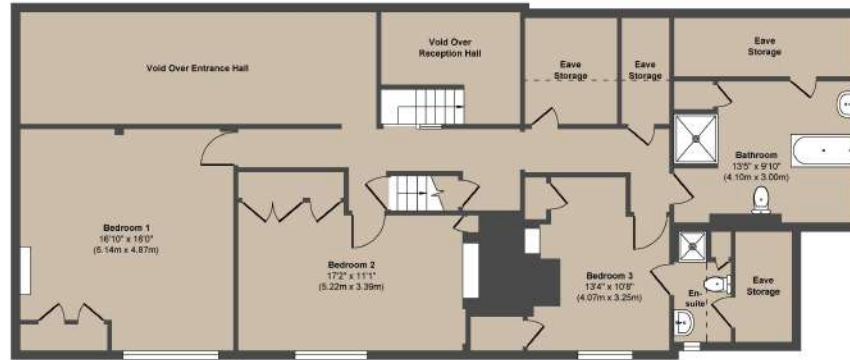

Maison

Approx. Gross Internal Floor Area 5050 sq. ft / 469.42 sq. m (Including Garage & Outbuilding)

Illustration for identification purposes only, measurements are approximate, not to scale.