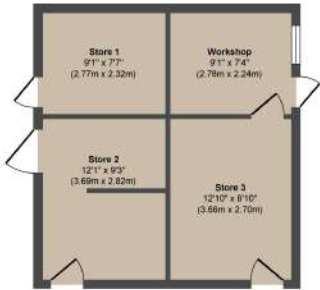

Maison

Approx. Gross Internal Floor Area 5050 sq. ft / 469.42 sq. m (Including Garage & Outbuilding)

Illustration for identification purposes only, measurements are approximate, not to scale.