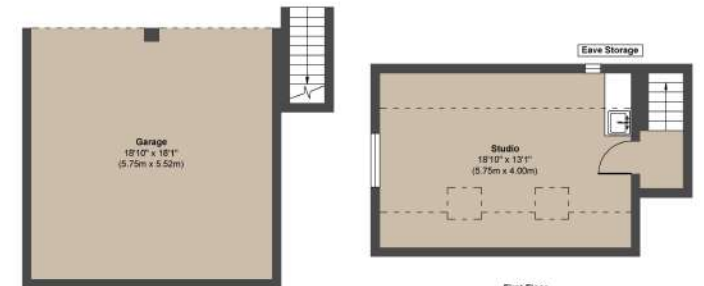

Maison

Approx. Gross Internal Floor Area 5050 sq. ft / 469.42 sq. m (Including Garage & Outbuilding)

Illustration for identification purposes only, measurements are approximate, not to scale.