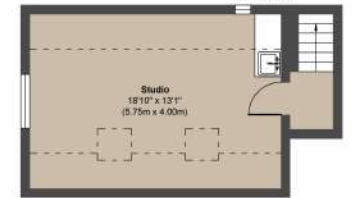

Approx. Gross Internal Floor Area 5050 sq. ft / 469.42 sq. m (Including Garage & Outbuilding)

Illustration for identification purposes only, measurements are approximate, not to scale.