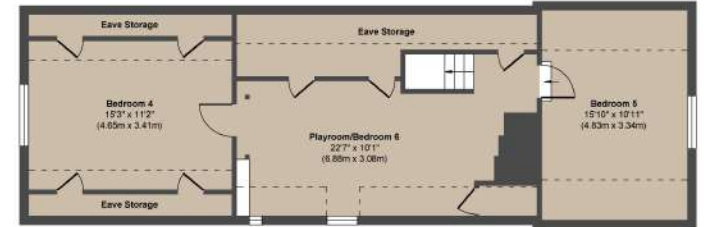

Maison

Approx. Gross Internal Floor Area 5050 sq. ft / 469.42 sq. m (Including Garage & Outbuilding)

Illustration for identification purposes only, measurements are approximate, not to scale.