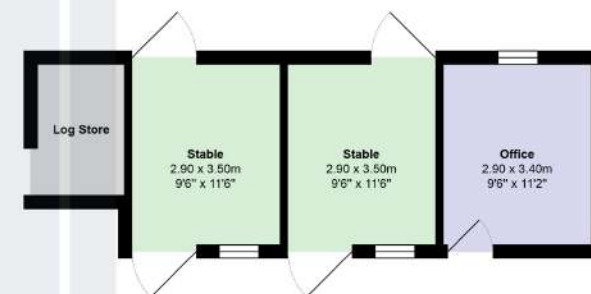

Ground Floor

First Floor

Total Approx Area: 257.0 m² ... 2767 ft² (excluding log store, stable, office)

All measurements of doors, windows, rooms are approximate and for display purposes only.

No responsibility is taken for any error, omission or mis-statement.