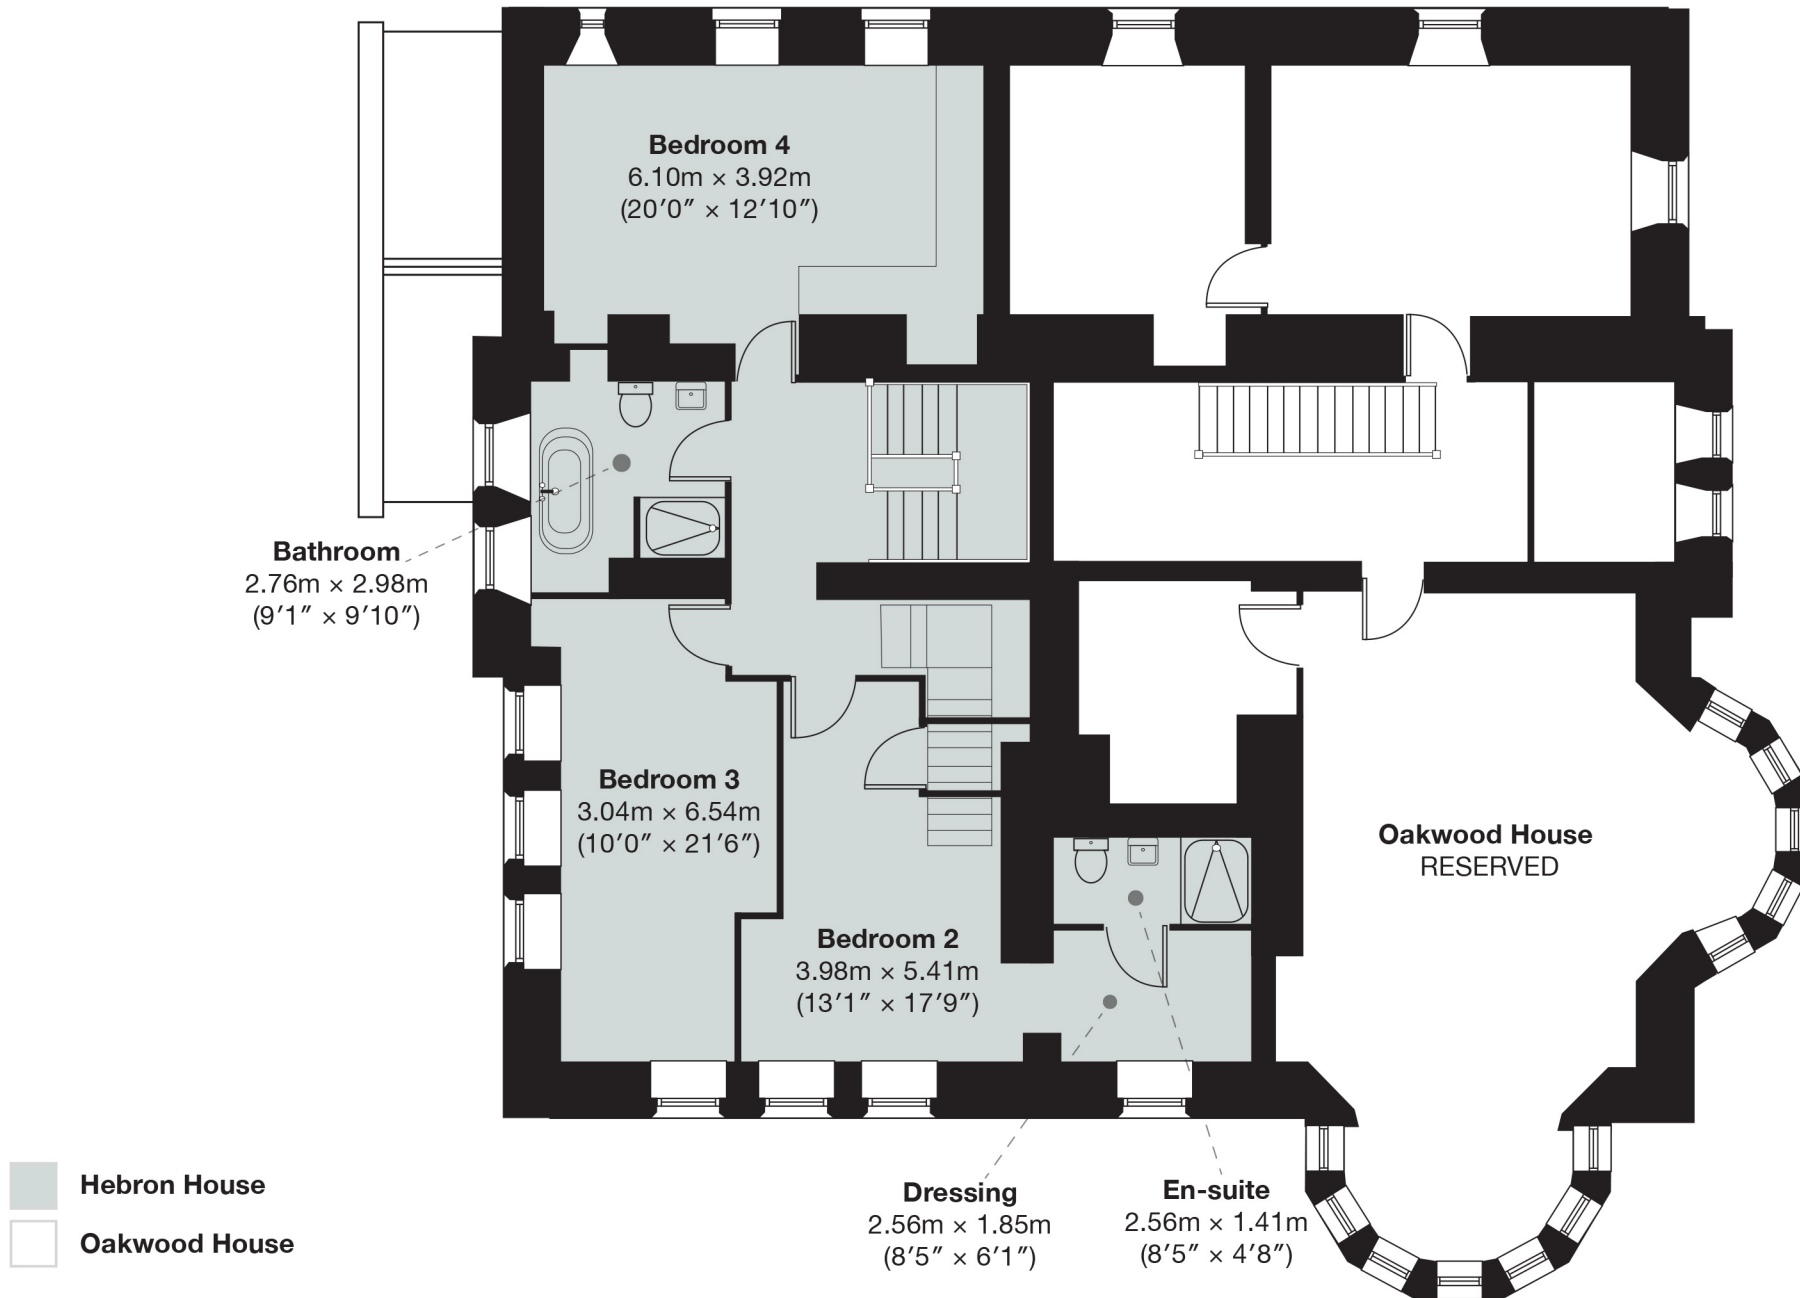

Total area: approx. 258 sq. metre (2784 sq. feet)

Utility
1.67m × 3.46m
(5'5" × 11'4")

Kitchen/Dining
6.07m × 3.46m
(19'11" × 11'4")

WC
2.89m × 0.92m
(9'6" × 3'0")

Lounge
6.54m × 6.54m
(21'6" × 21'6")

Study
2.52m × 3.40m
(8'3" × 11'2")

Oakwood House
RESERVED

-  Hebron House
-  Oakwood House

Total area: approx. 258 sq. metre (2784 sq. feet)

Total area: approx. 258 sq. metre (2784 sq. feet)

- Hebron House
- Oakwood House

En-suite
2.56m x 2.44m
(8'5" x 8'0")