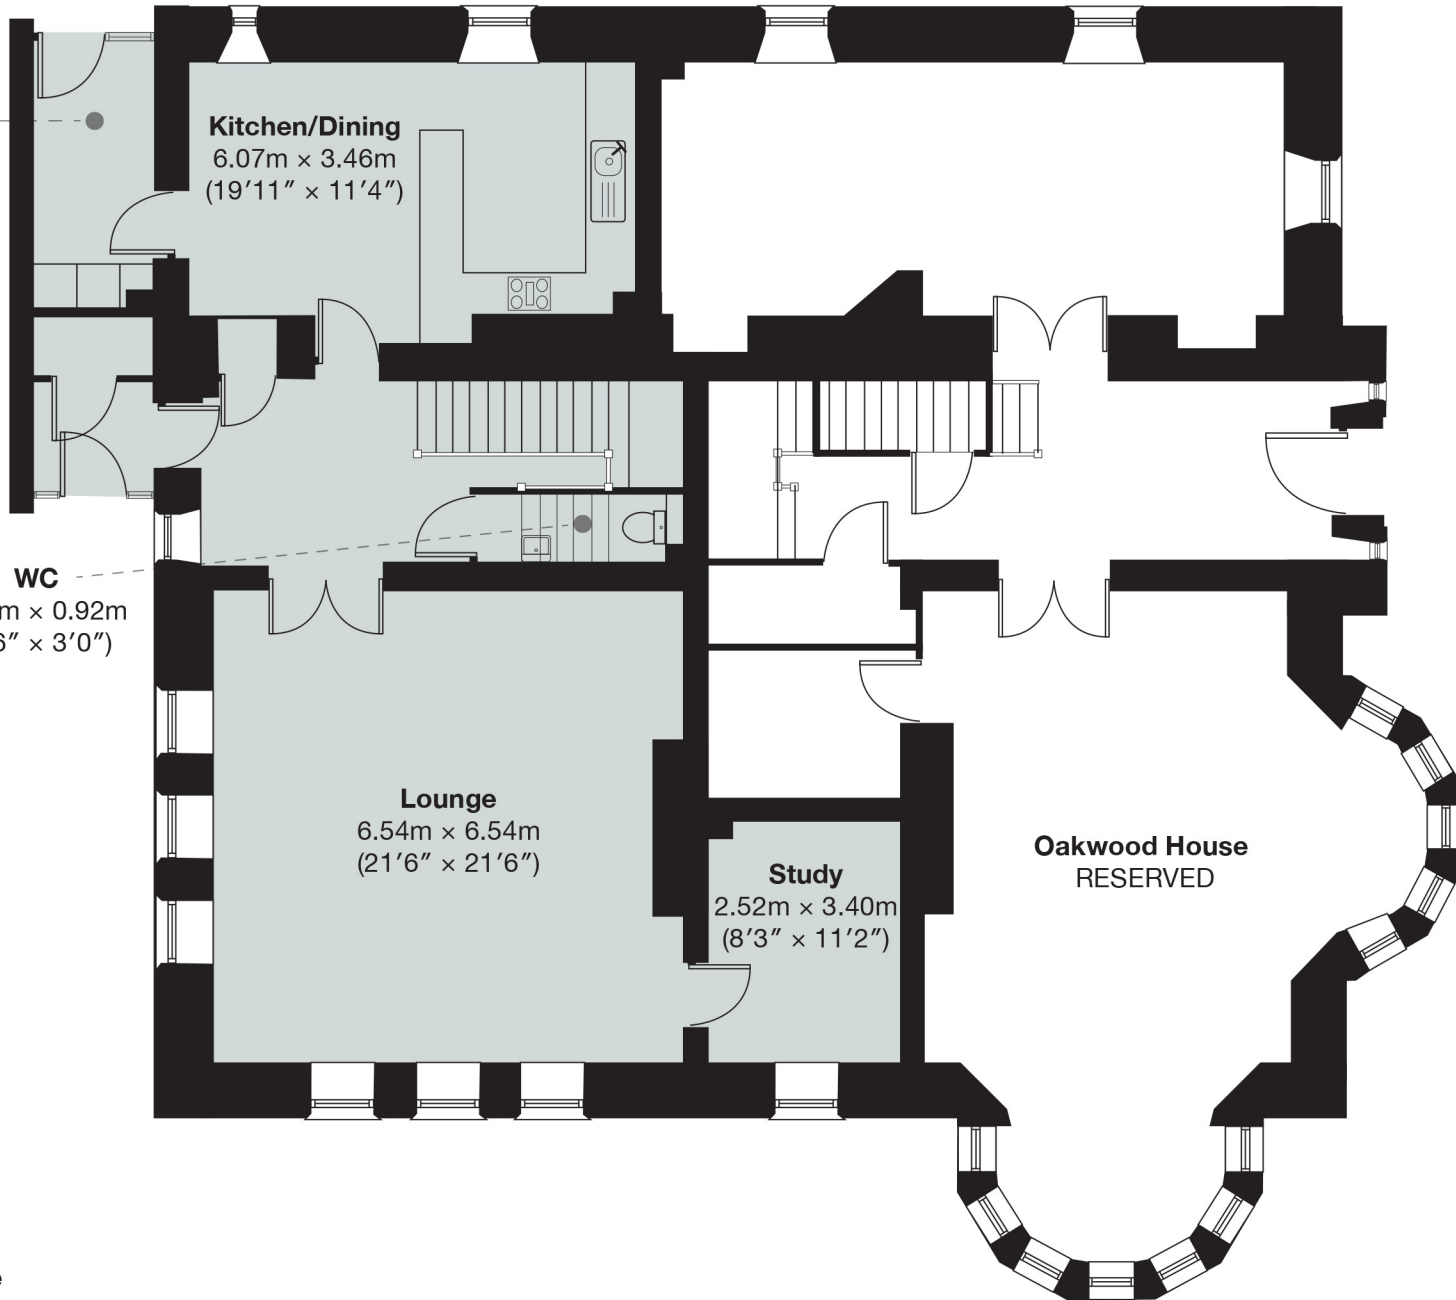

Total area: approx. 258 sq. metre (2784 sq. feet)

Utility
1.67m × 3.46m
(5'5" × 11'4")

Kitchen/Dining
6.07m × 3.46m
(19'11" × 11'4")

WC
2.89m × 0.92m
(9'6" × 3'0")

Lounge
6.54m × 6.54m
(21'6" × 21'6")

Study
2.52m × 3.40m
(8'3" × 11'2")

Oakwood House
RESERVED

-  Hebron House
-  Oakwood House

Total area: approx. 258 sq. metre (2784 sq. feet)

Total area: approx. 258 sq. metre (2784 sq. feet)

- Hebron House
- Oakwood House

En-suite
2.56m x 2.44m
(8'5" x 8'0")