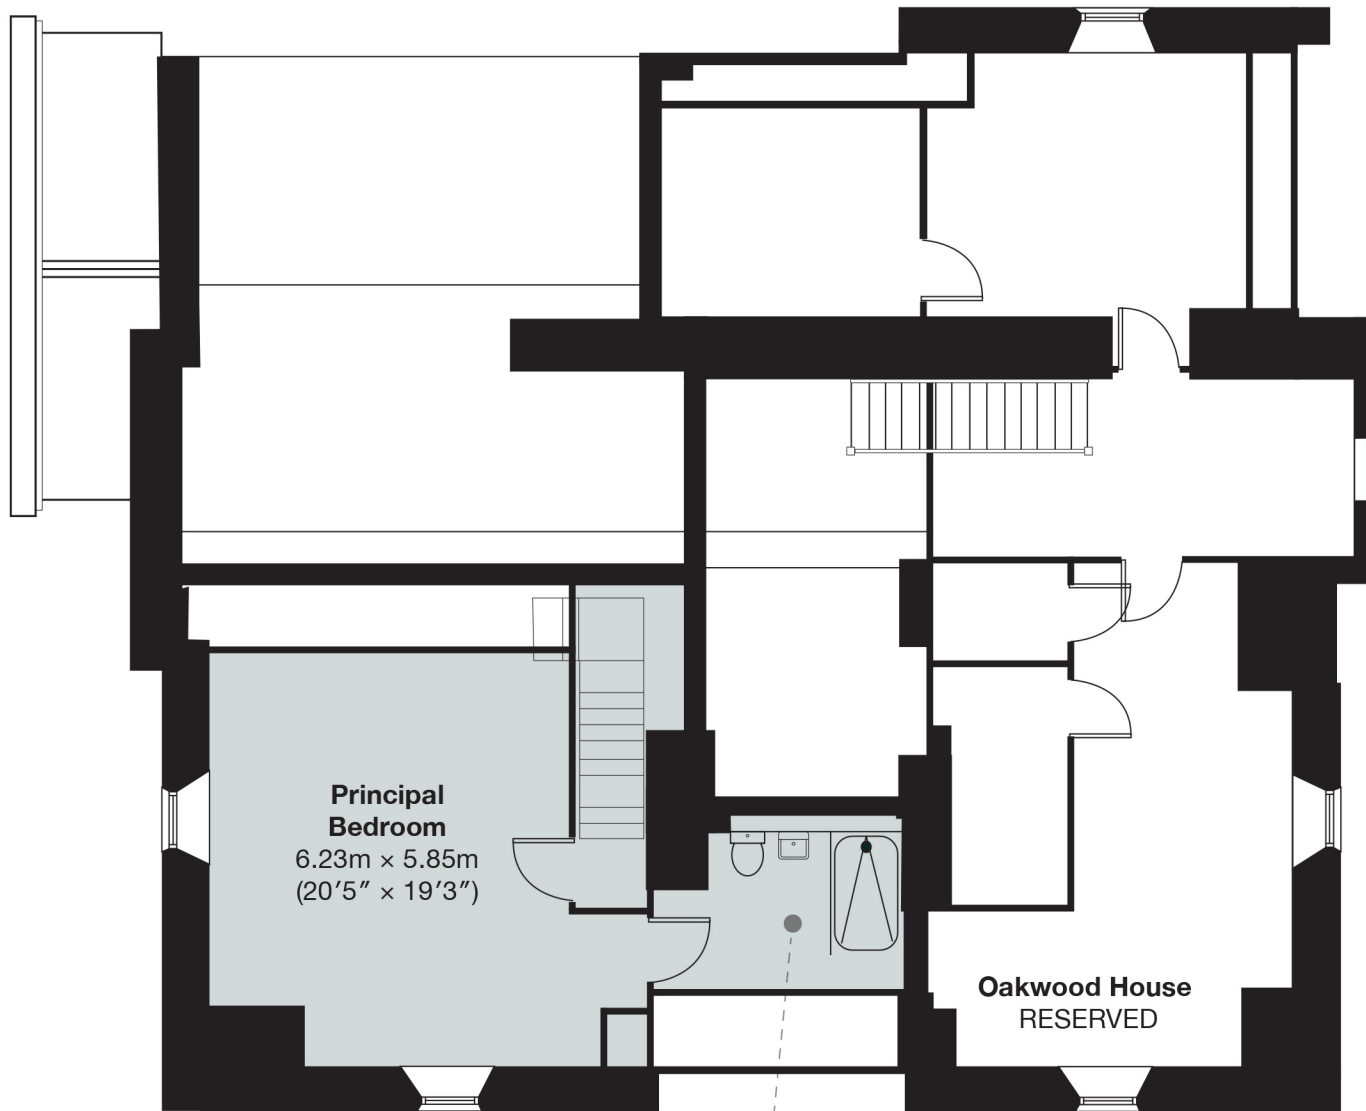

Total area: approx. 258 sq. metre (2784 sq. feet)

Utility
1.67m × 3.46m
(5'5" × 11'4")

Kitchen/Dining
6.07m × 3.46m
(19'11" × 11'4")

WC
2.89m × 0.92m
(9'6" × 3'0")

Lounge
6.54m × 6.54m
(21'6" × 21'6")

Study
2.52m × 3.40m
(8'3" × 11'2")

Oakwood House
RESERVED

-  Hebron House
-  Oakwood House

Total area: approx. 258 sq. metre (2784 sq. feet)

Total area: approx. 258 sq. metre (2784 sq. feet)

- Hebron House
- Oakwood House

En-suite
2.56m x 2.44m
(8'5" x 8'0")