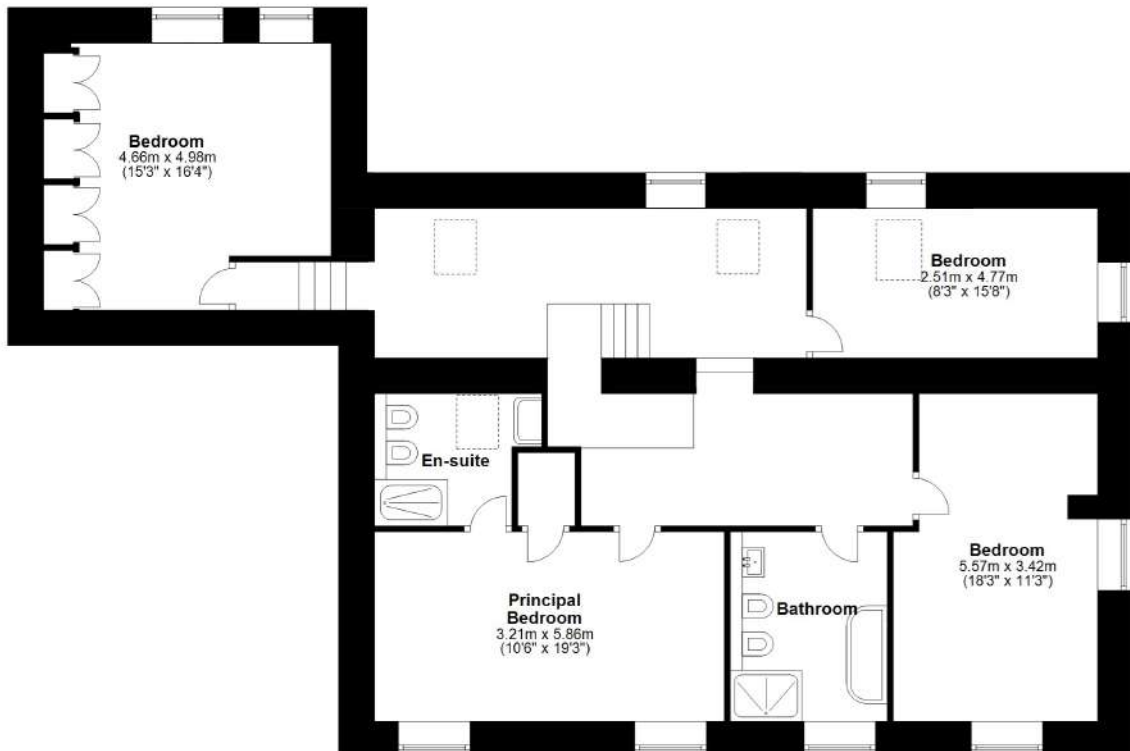

Total area: approx. 395.4 sq. metres (4255.7 sq. feet)

Total area: approx. 395.4 sq. metres (4255.7 sq. feet)