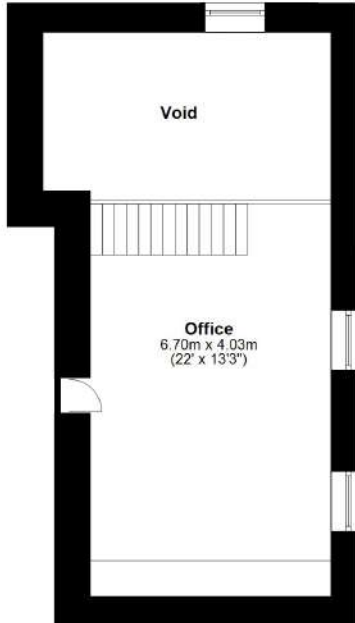

Total area: approx. 395.4 sq. metres (4255.7 sq. feet)

Total area: approx. 395.4 sq. metres (4255.7 sq. feet)