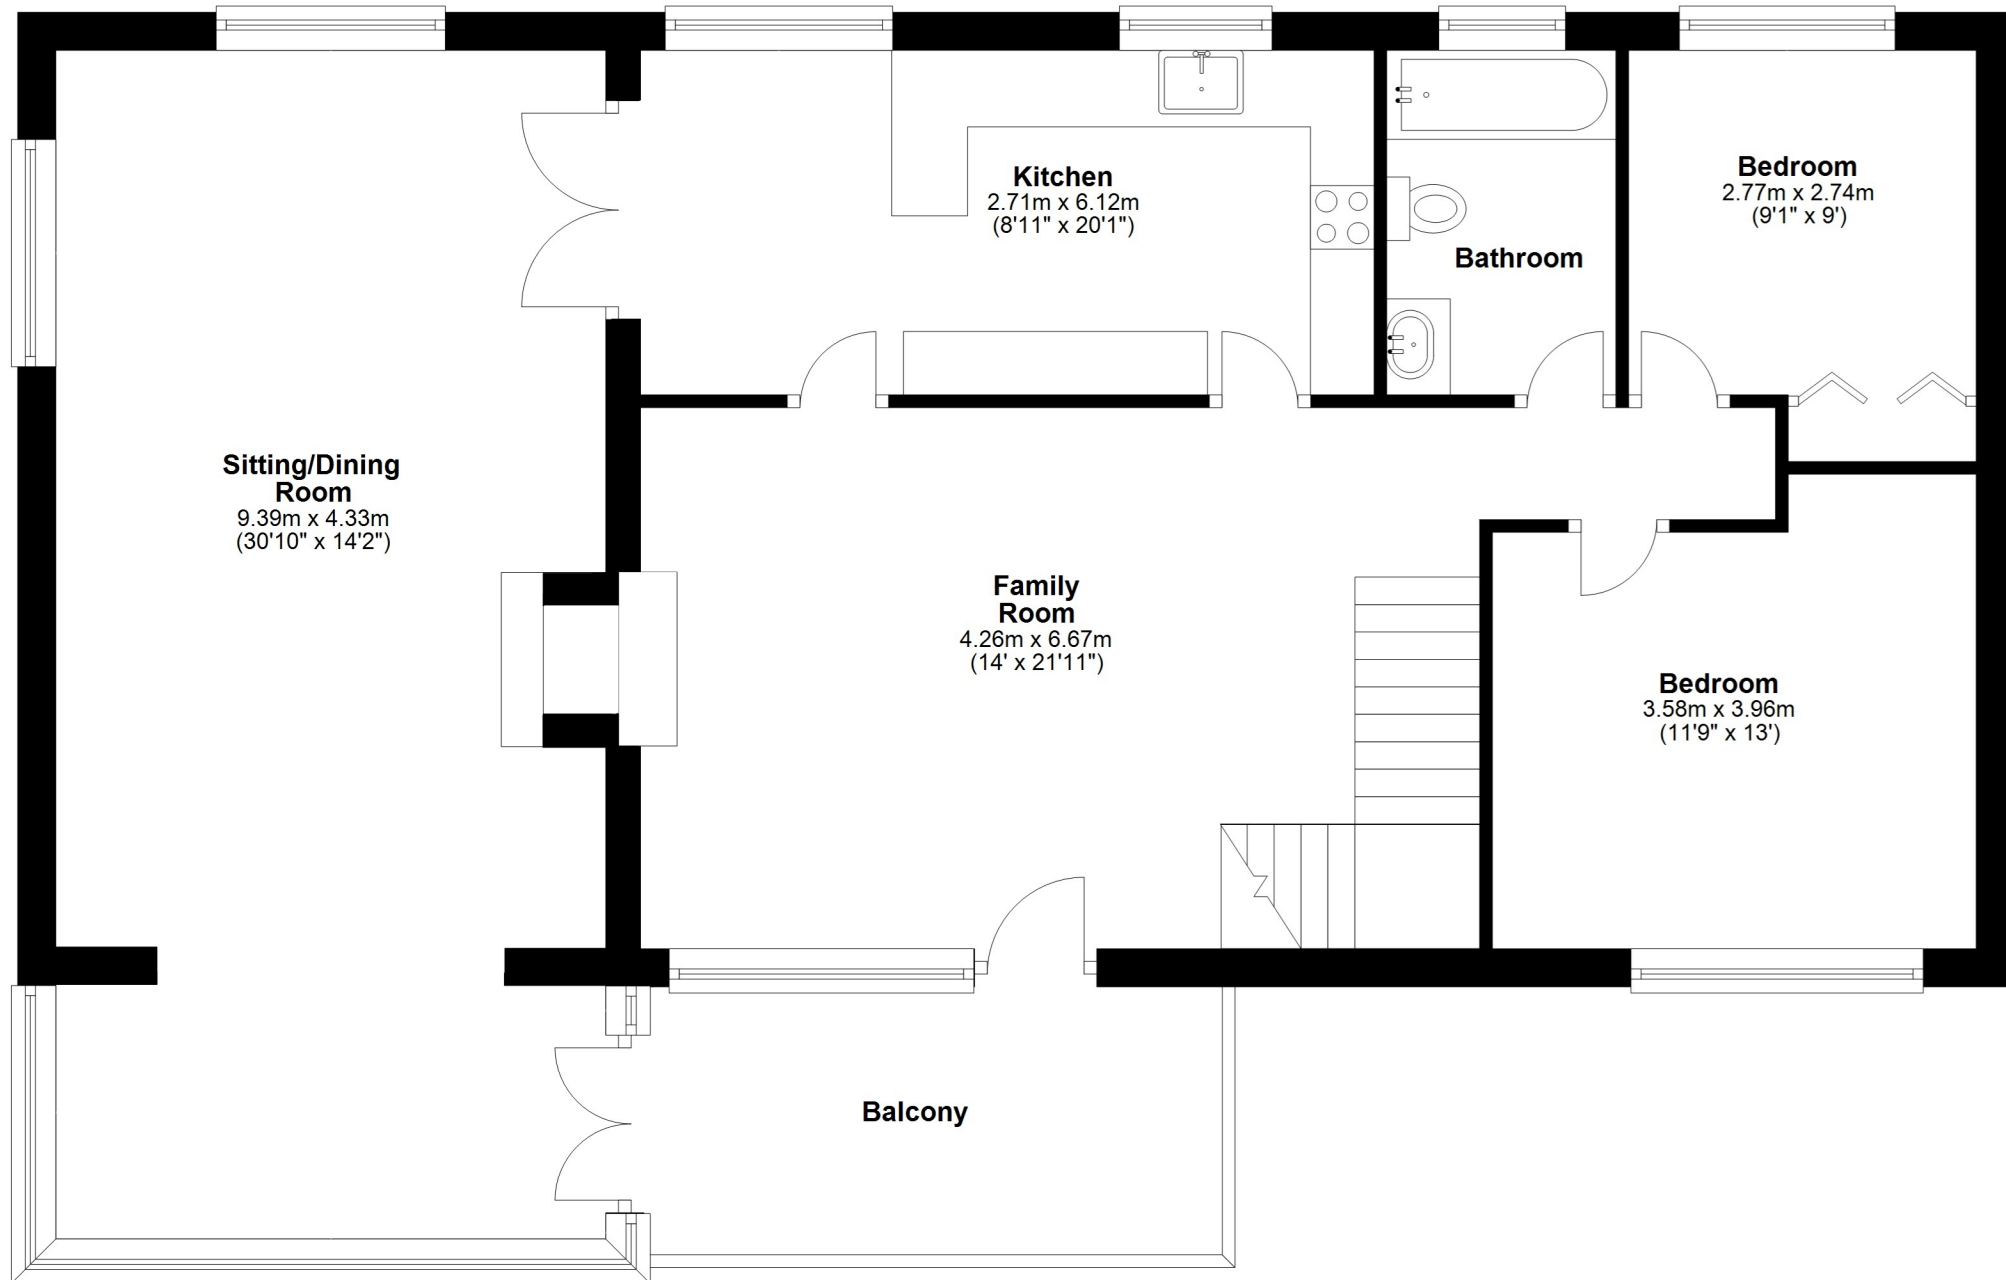

Total area: approx. 244.2 sq. metres (2628.3 sq. feet)

Total area: approx. 244.2 sq. metres (2628.3 sq. feet)