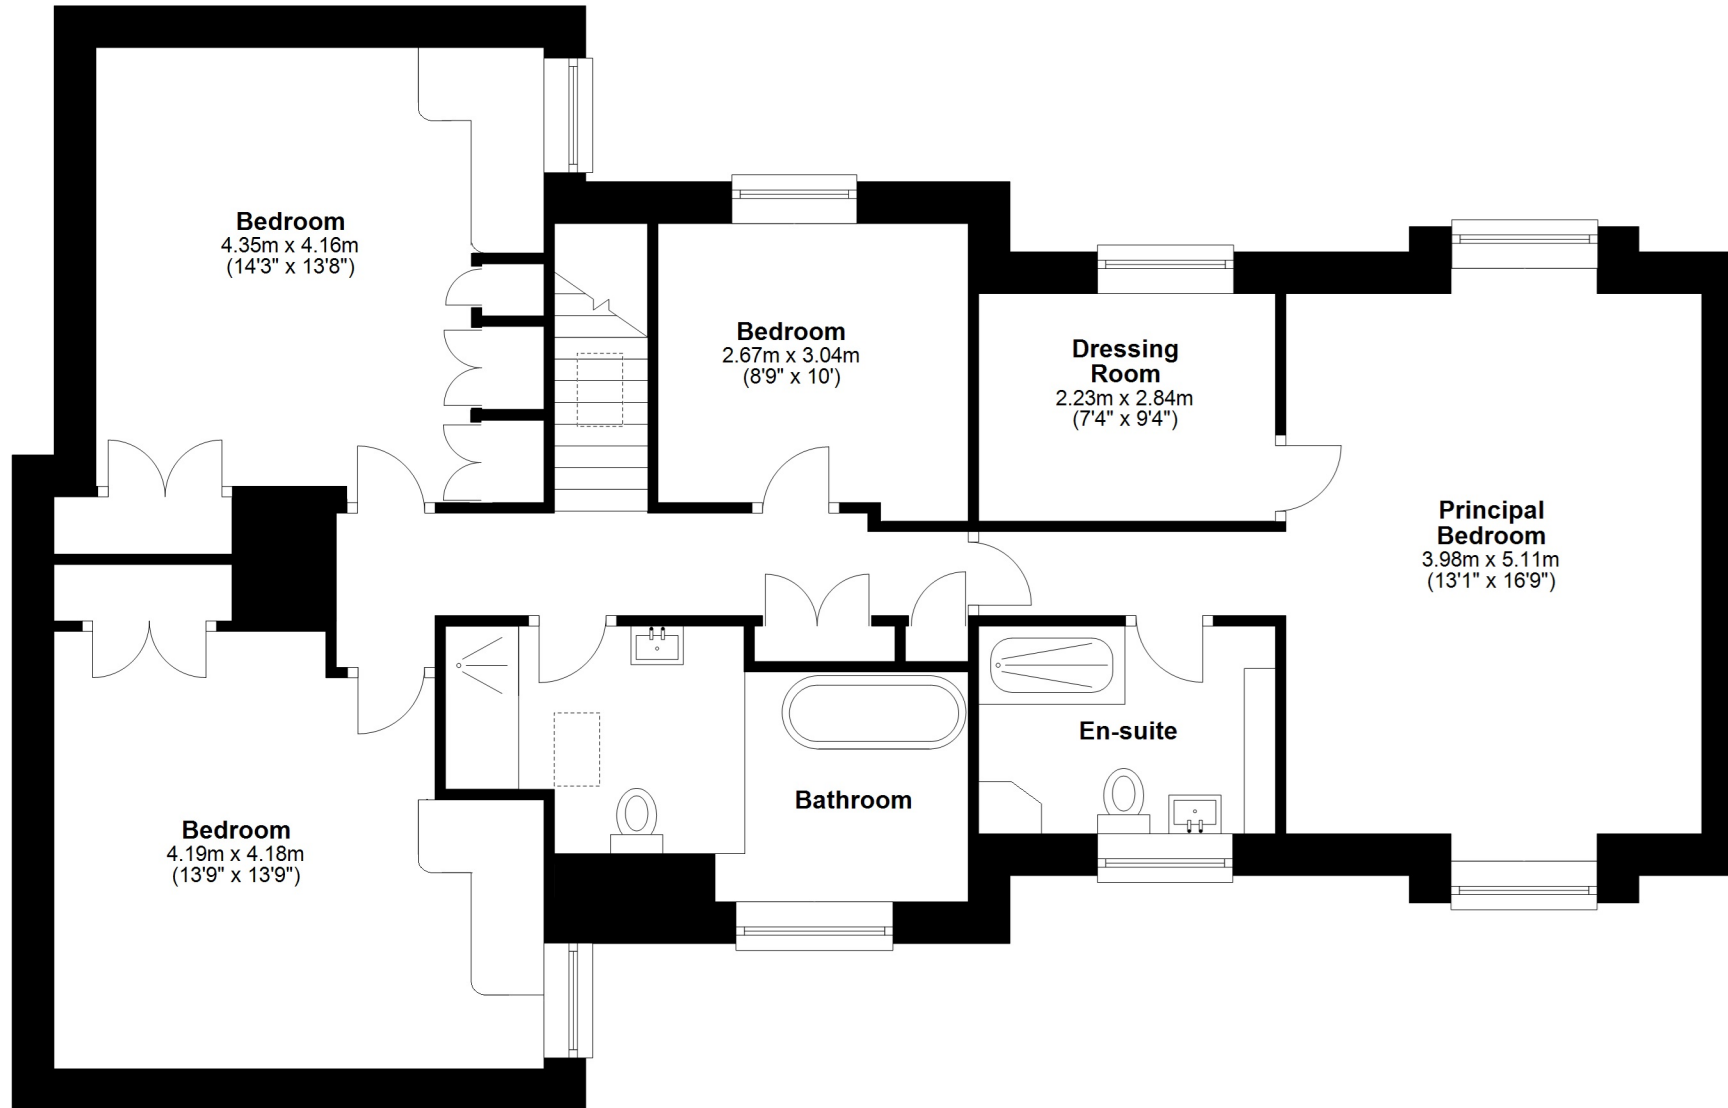

Total area: approx. 361.8 sq. metres (3894.9 sq. feet)

Total area: approx. 361.8 sq. metres (3894.9 sq. feet)

Total area: approx. 361.8 sq. metres (3894.9 sq. feet)