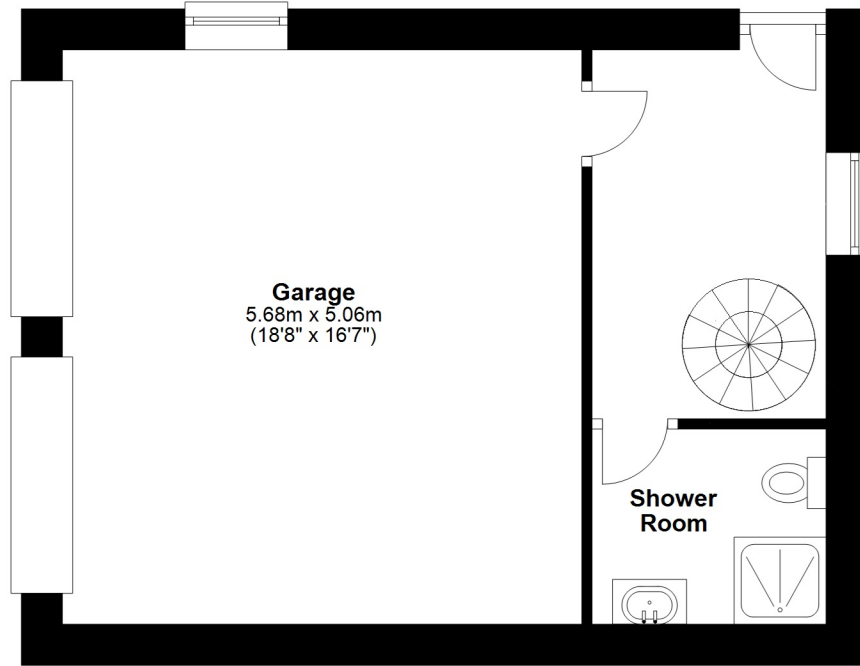

Total area: approx. 361.8 sq. metres (3894.9 sq. feet)

Total area: approx. 361.8 sq. metres (3894.9 sq. feet)

Total area: approx. 361.8 sq. metres (3894.9 sq. feet)