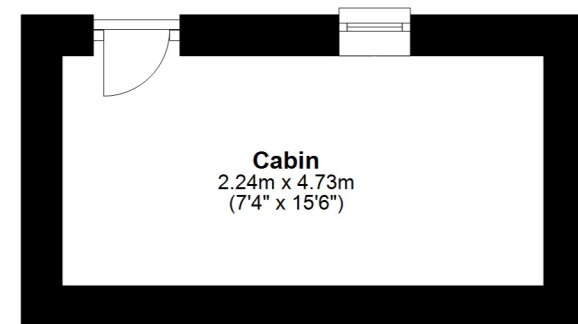

Total area: approx. 361.8 sq. metres (3894.9 sq. feet)

Total area: approx. 361.8 sq. metres (3894.9 sq. feet)

Total area: approx. 361.8 sq. metres (3894.9 sq. feet)