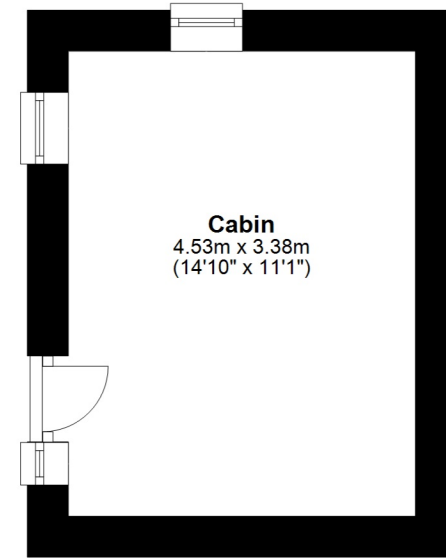

Total area: approx. 361.8 sq. metres (3894.9 sq. feet)

Total area: approx. 361.8 sq. metres (3894.9 sq. feet)

Total area: approx. 361.8 sq. metres (3894.9 sq. feet)