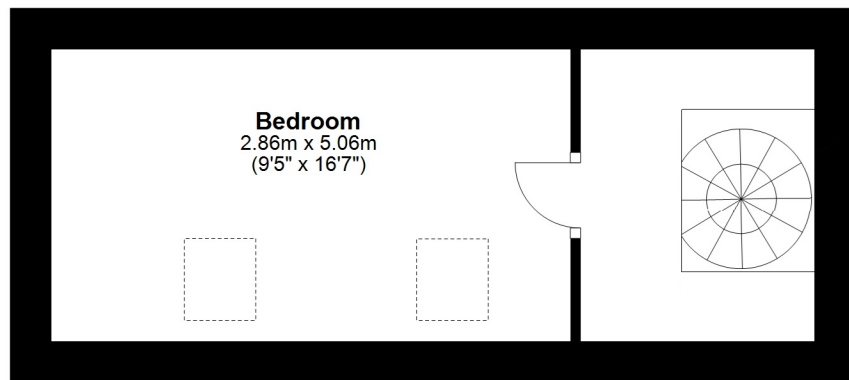

Total area: approx. 361.8 sq. metres (3894.9 sq. feet)

Total area: approx. 361.8 sq. metres (3894.9 sq. feet)

Total area: approx. 361.8 sq. metres (3894.9 sq. feet)