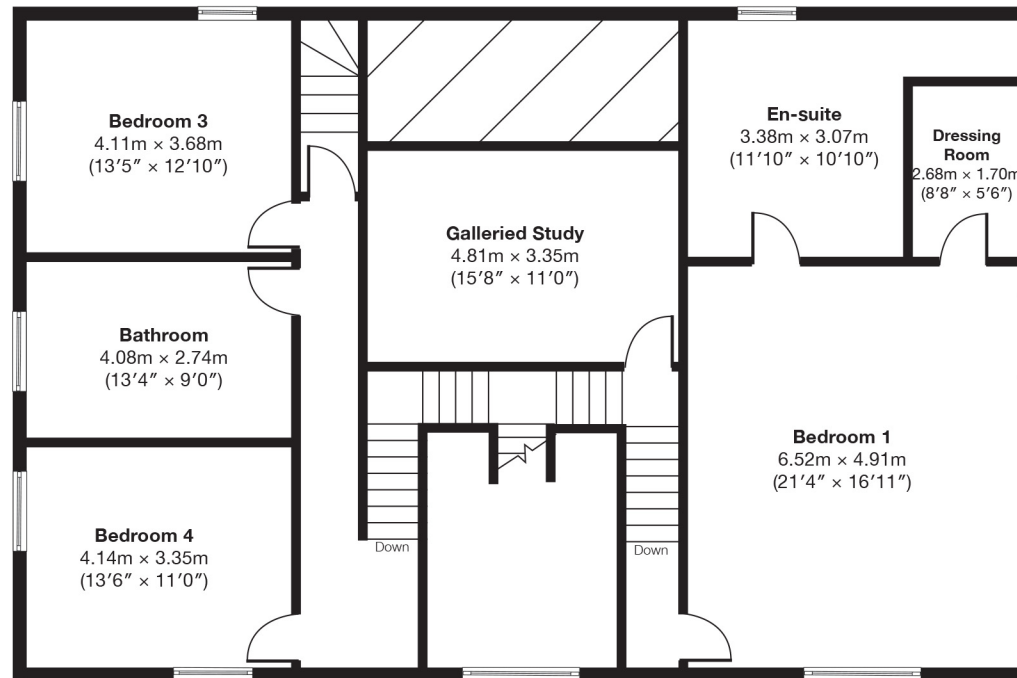

Main House - Ground Floor

High House Barn & Cottage, Luddendenfoot, Halifax, West Yorkshire