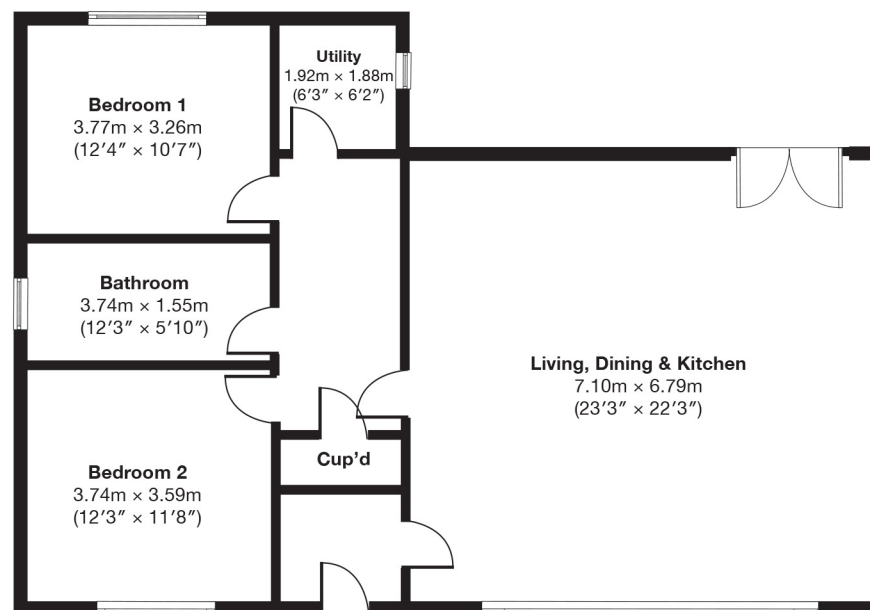

Main House - Second Floor

High House Barn & Cottage, Luddendenfoot, Halifax, West Yorkshire