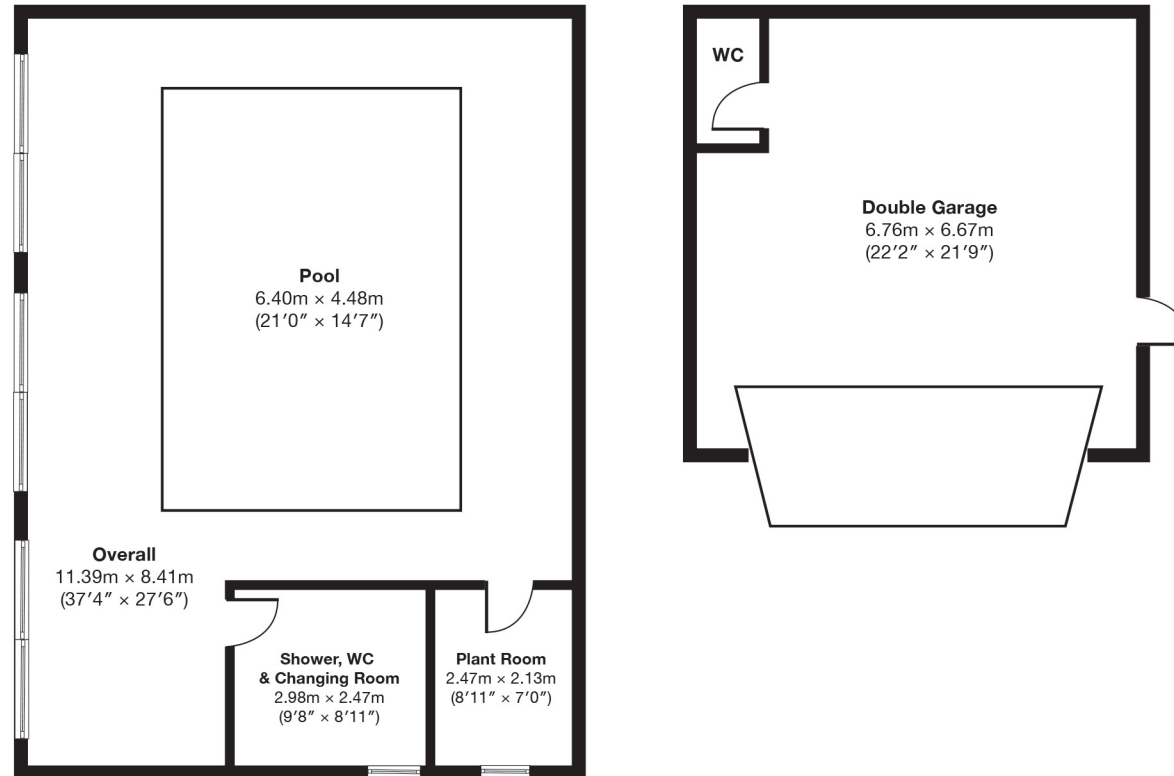

# High House Barn & Cottage, Luddendenfoot, Halifax, West Yorkshire

**Bedroom 2**  
5.51m x 4.81m  
(18'11" x 15'8")

**Main House - Second Floor**

# High House Barn & Cottage, Luddendenfoot, Halifax, West Yorkshire

Cottage - Ground Floor

# High House Barn & Cottage, Luddendenfoot, Halifax, West Yorkshire

**Pool & Leisure Suite - Ground Floor**