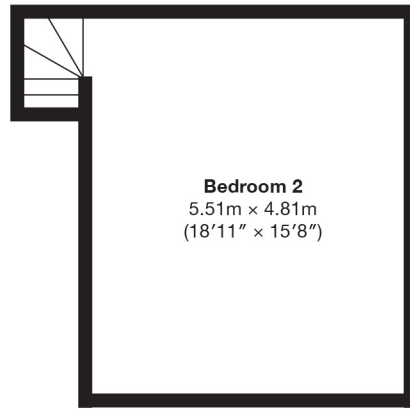

# High House Barn & Cottage, Luddendenfoot, Halifax, West Yorkshire

**Bedroom 2**  
5.51m x 4.81m  
(18'11" x 15'8")

**Main House - Second Floor**