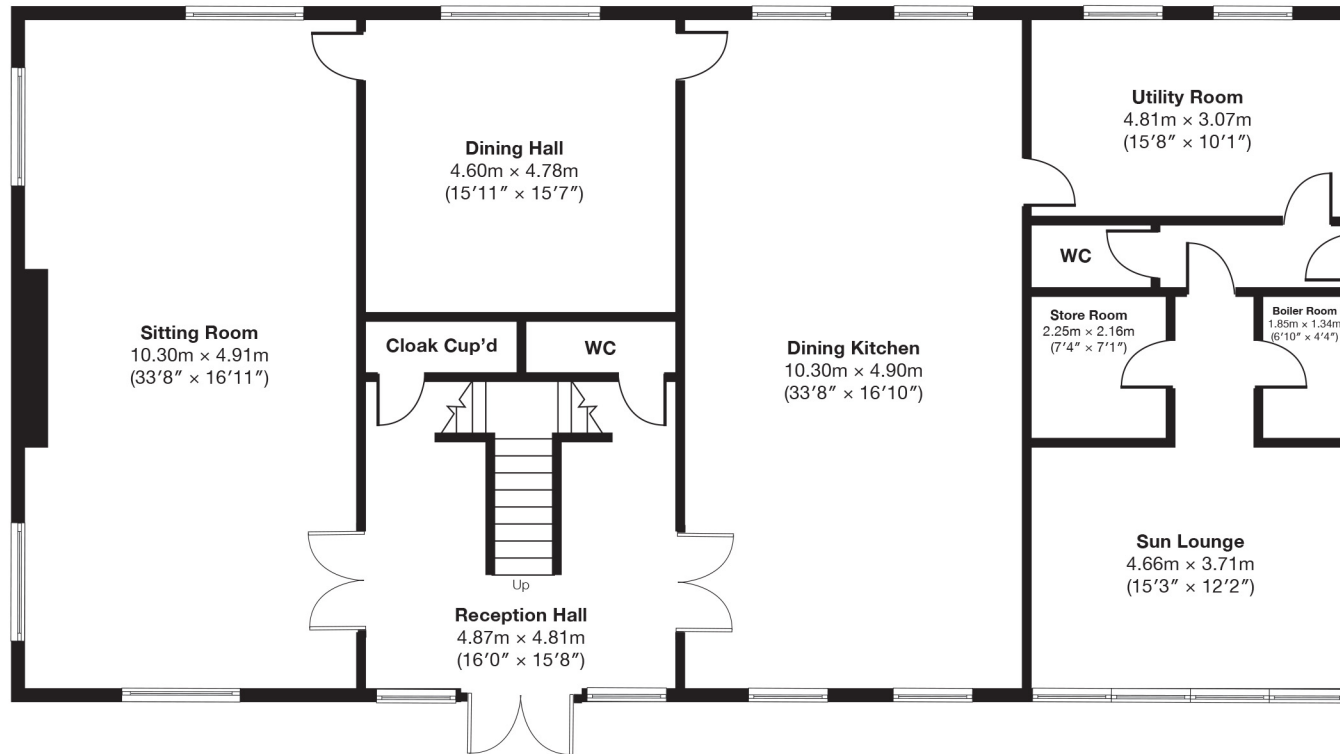

# High House Barn & Cottage, Luddendenfoot, Halifax, West Yorkshire

**Main House - Ground Floor**

# High House Barn & Cottage, Luddendenfoot, Halifax, West Yorkshire

**Main House - First Floor**

# High House Barn & Cottage, Luddendenfoot, Halifax, West Yorkshire

**Bedroom 2**  
5.51m x 4.81m  
(18'11" x 15'8")

**Main House - Second Floor**

# High House Barn & Cottage, Luddendenfoot, Halifax, West Yorkshire

**Pool & Leisure Suite - Ground Floor**