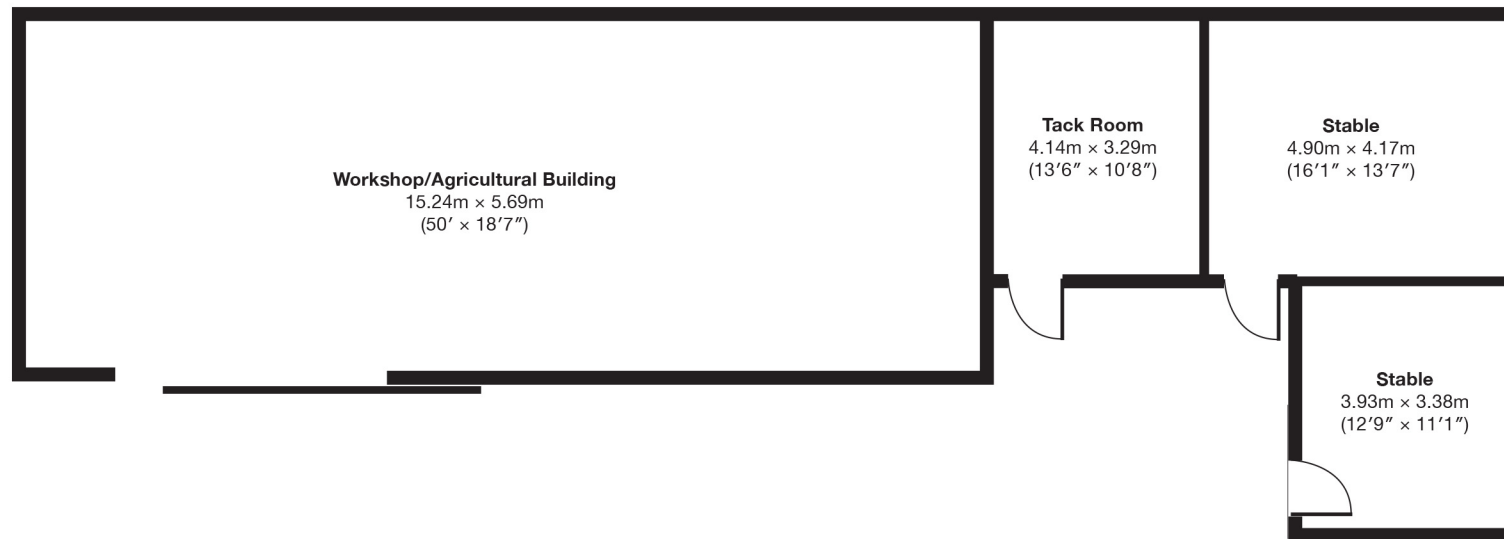

Pool & Leisure Suite - Ground Floor

High House Barn & Cottage, Luddendenfoot, Halifax, West Yorkshire

Workshop & Stables - Ground Floor