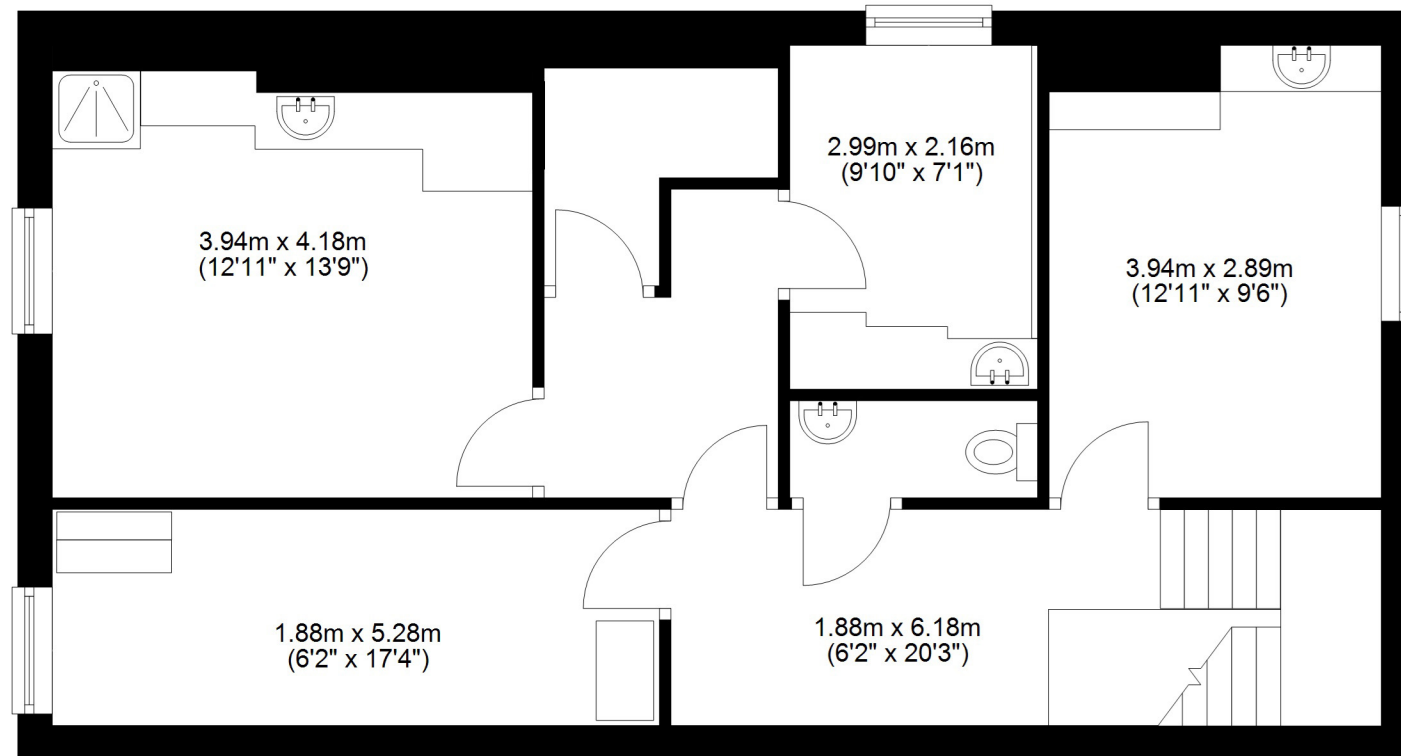

# 19 Hill Street, Corbridge, Northumberland

Total area: approx. 178.7 sq. metres (1923.5 sq. feet)