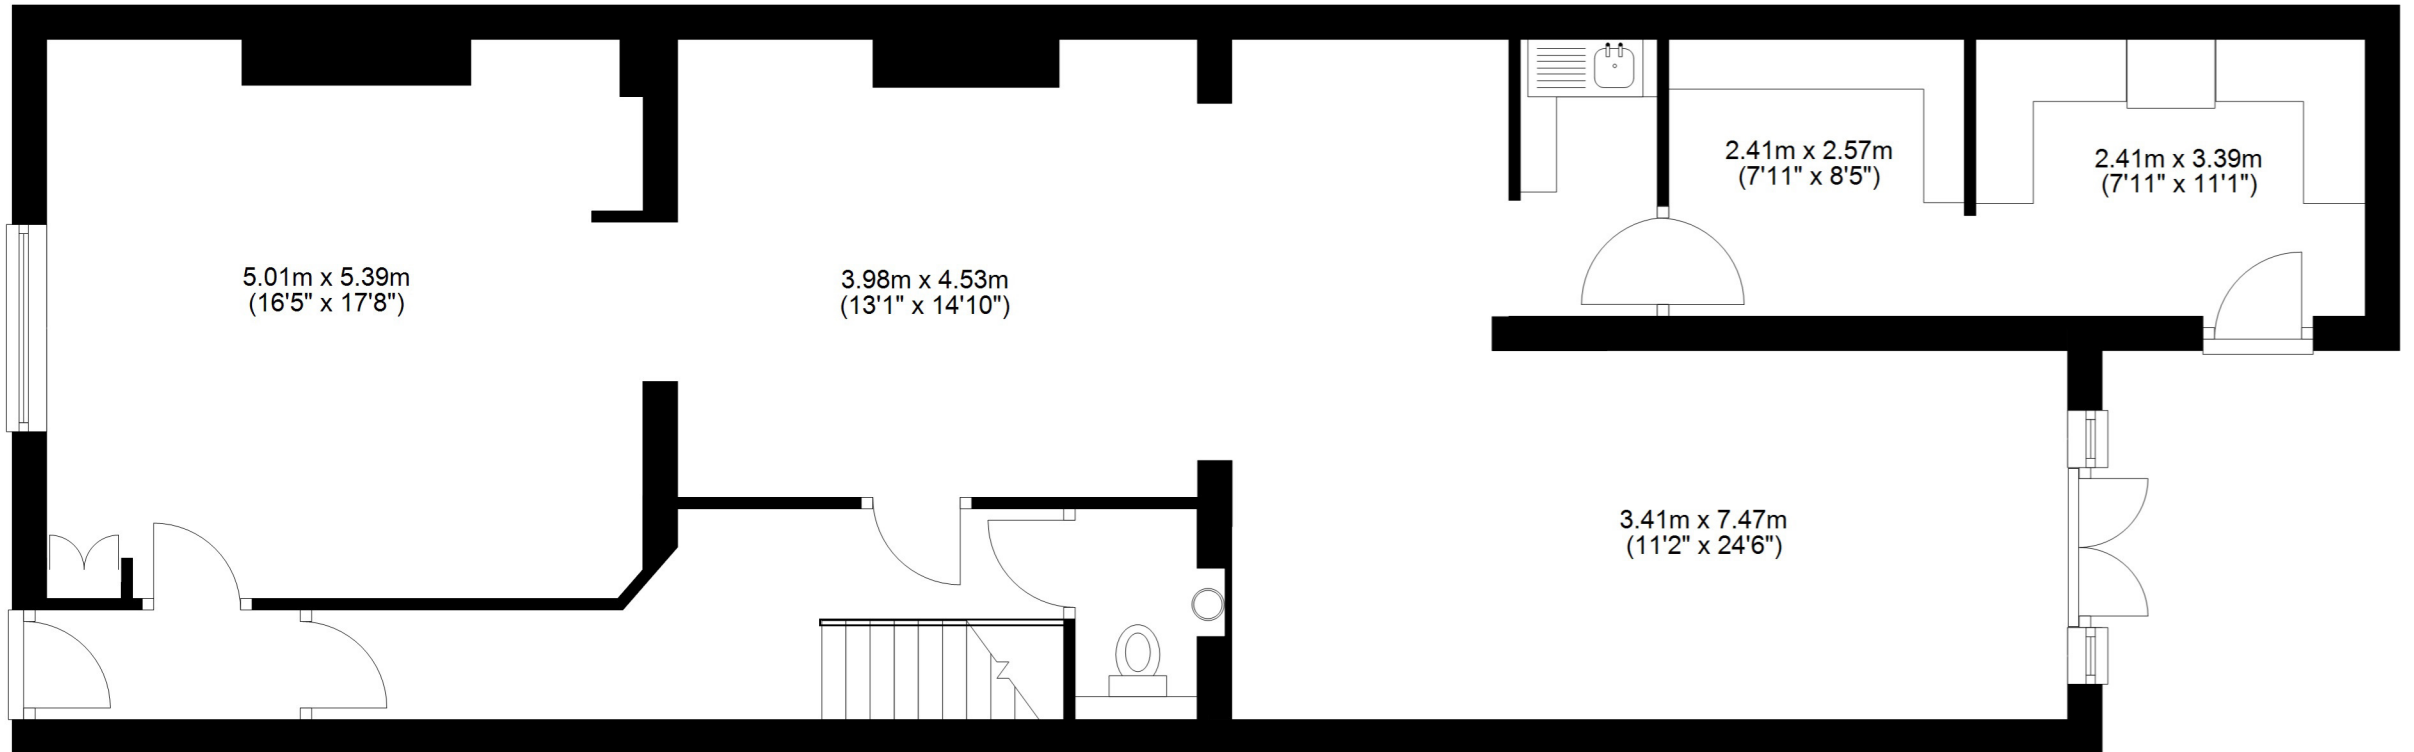

# 19 Hill Street, Corbridge, Northumberland

Total area: approx. 178.7 sq. metres (1923.5 sq. feet)