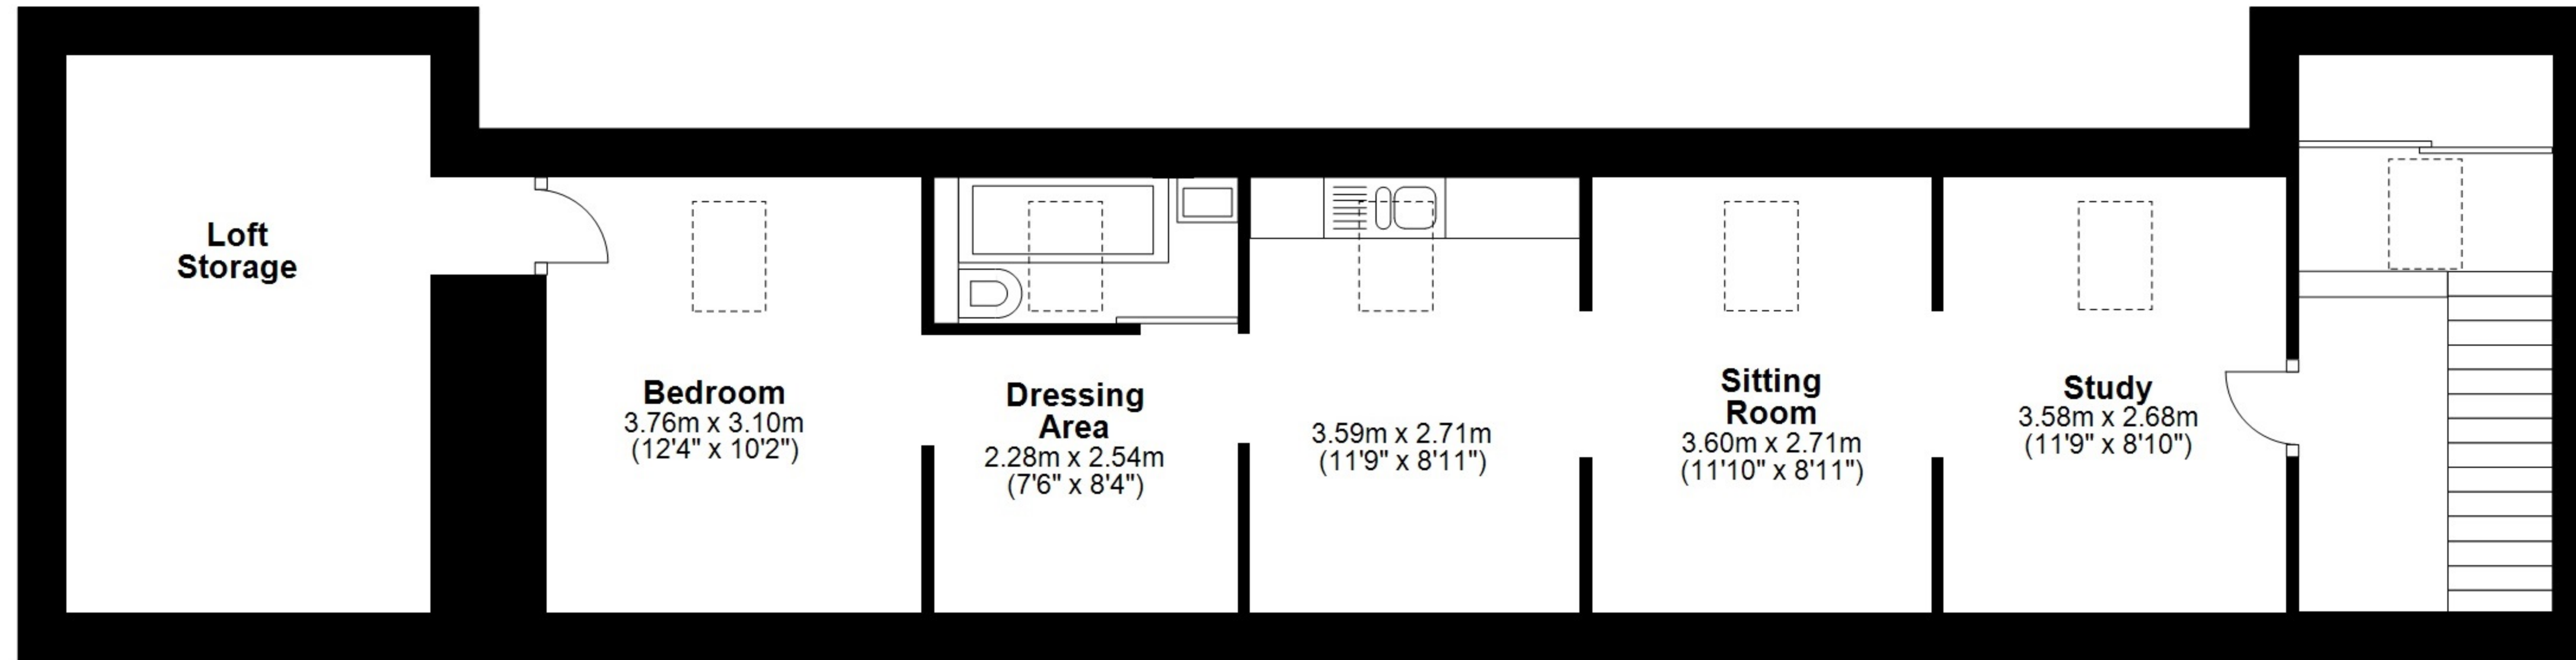

# Bramble House, Alston, Cumbria

Total area: approx. 334.0 sq. metres (3594.7 sq. feet)