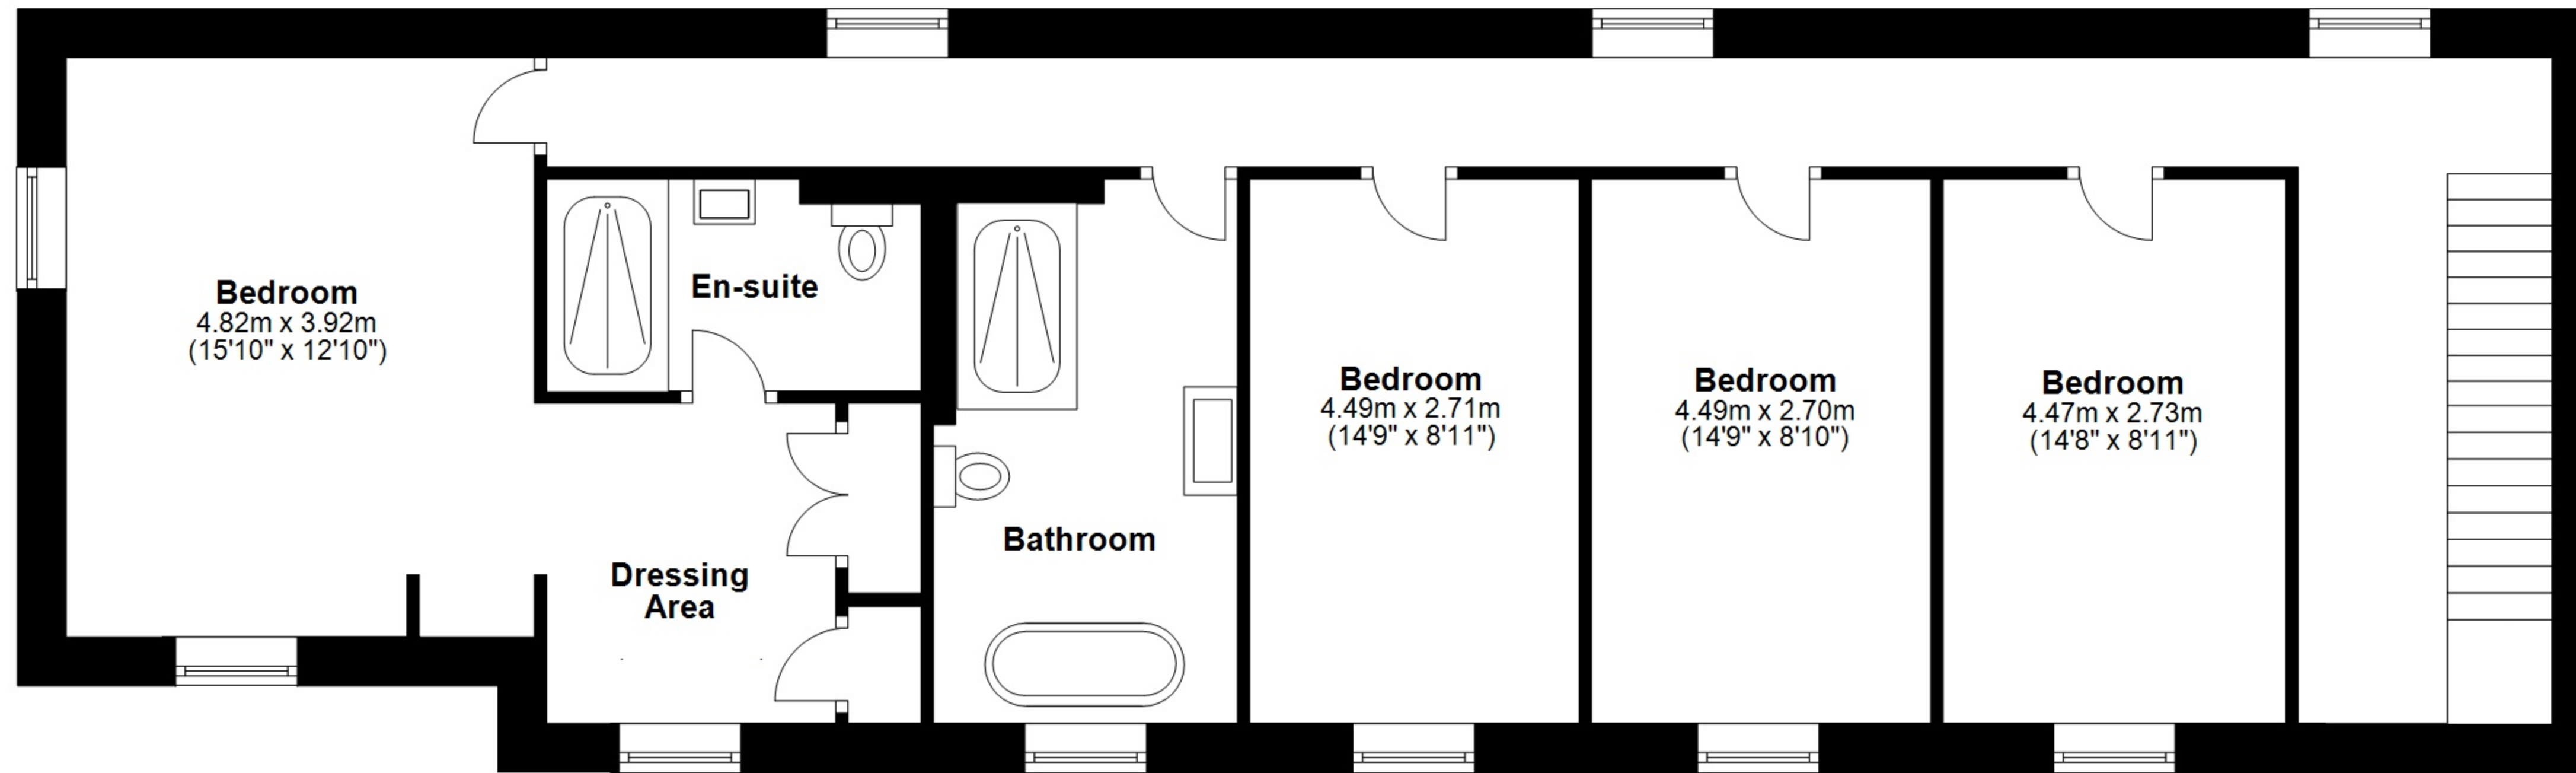

# Bramble House, Alston, Cumbria

Total area: approx. 334.0 sq. metres (3594.7 sq. feet)