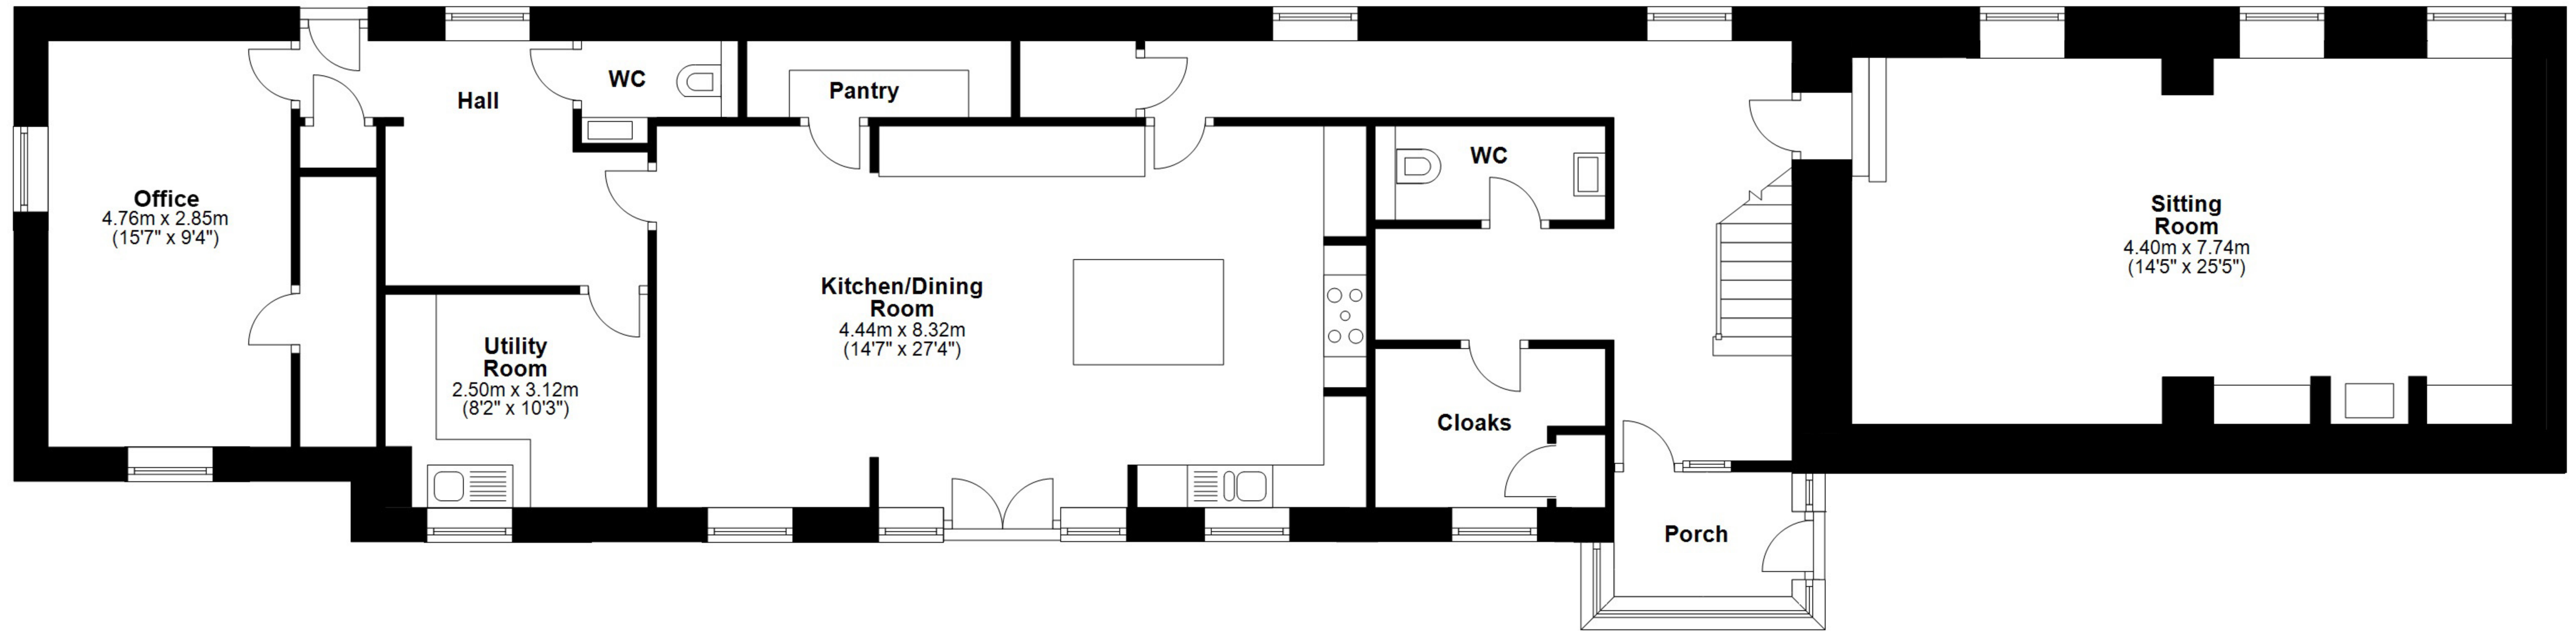

# Bramble House, Alston, Cumbria

Total area: approx. 334.0 sq. metres (3594.7 sq. feet)