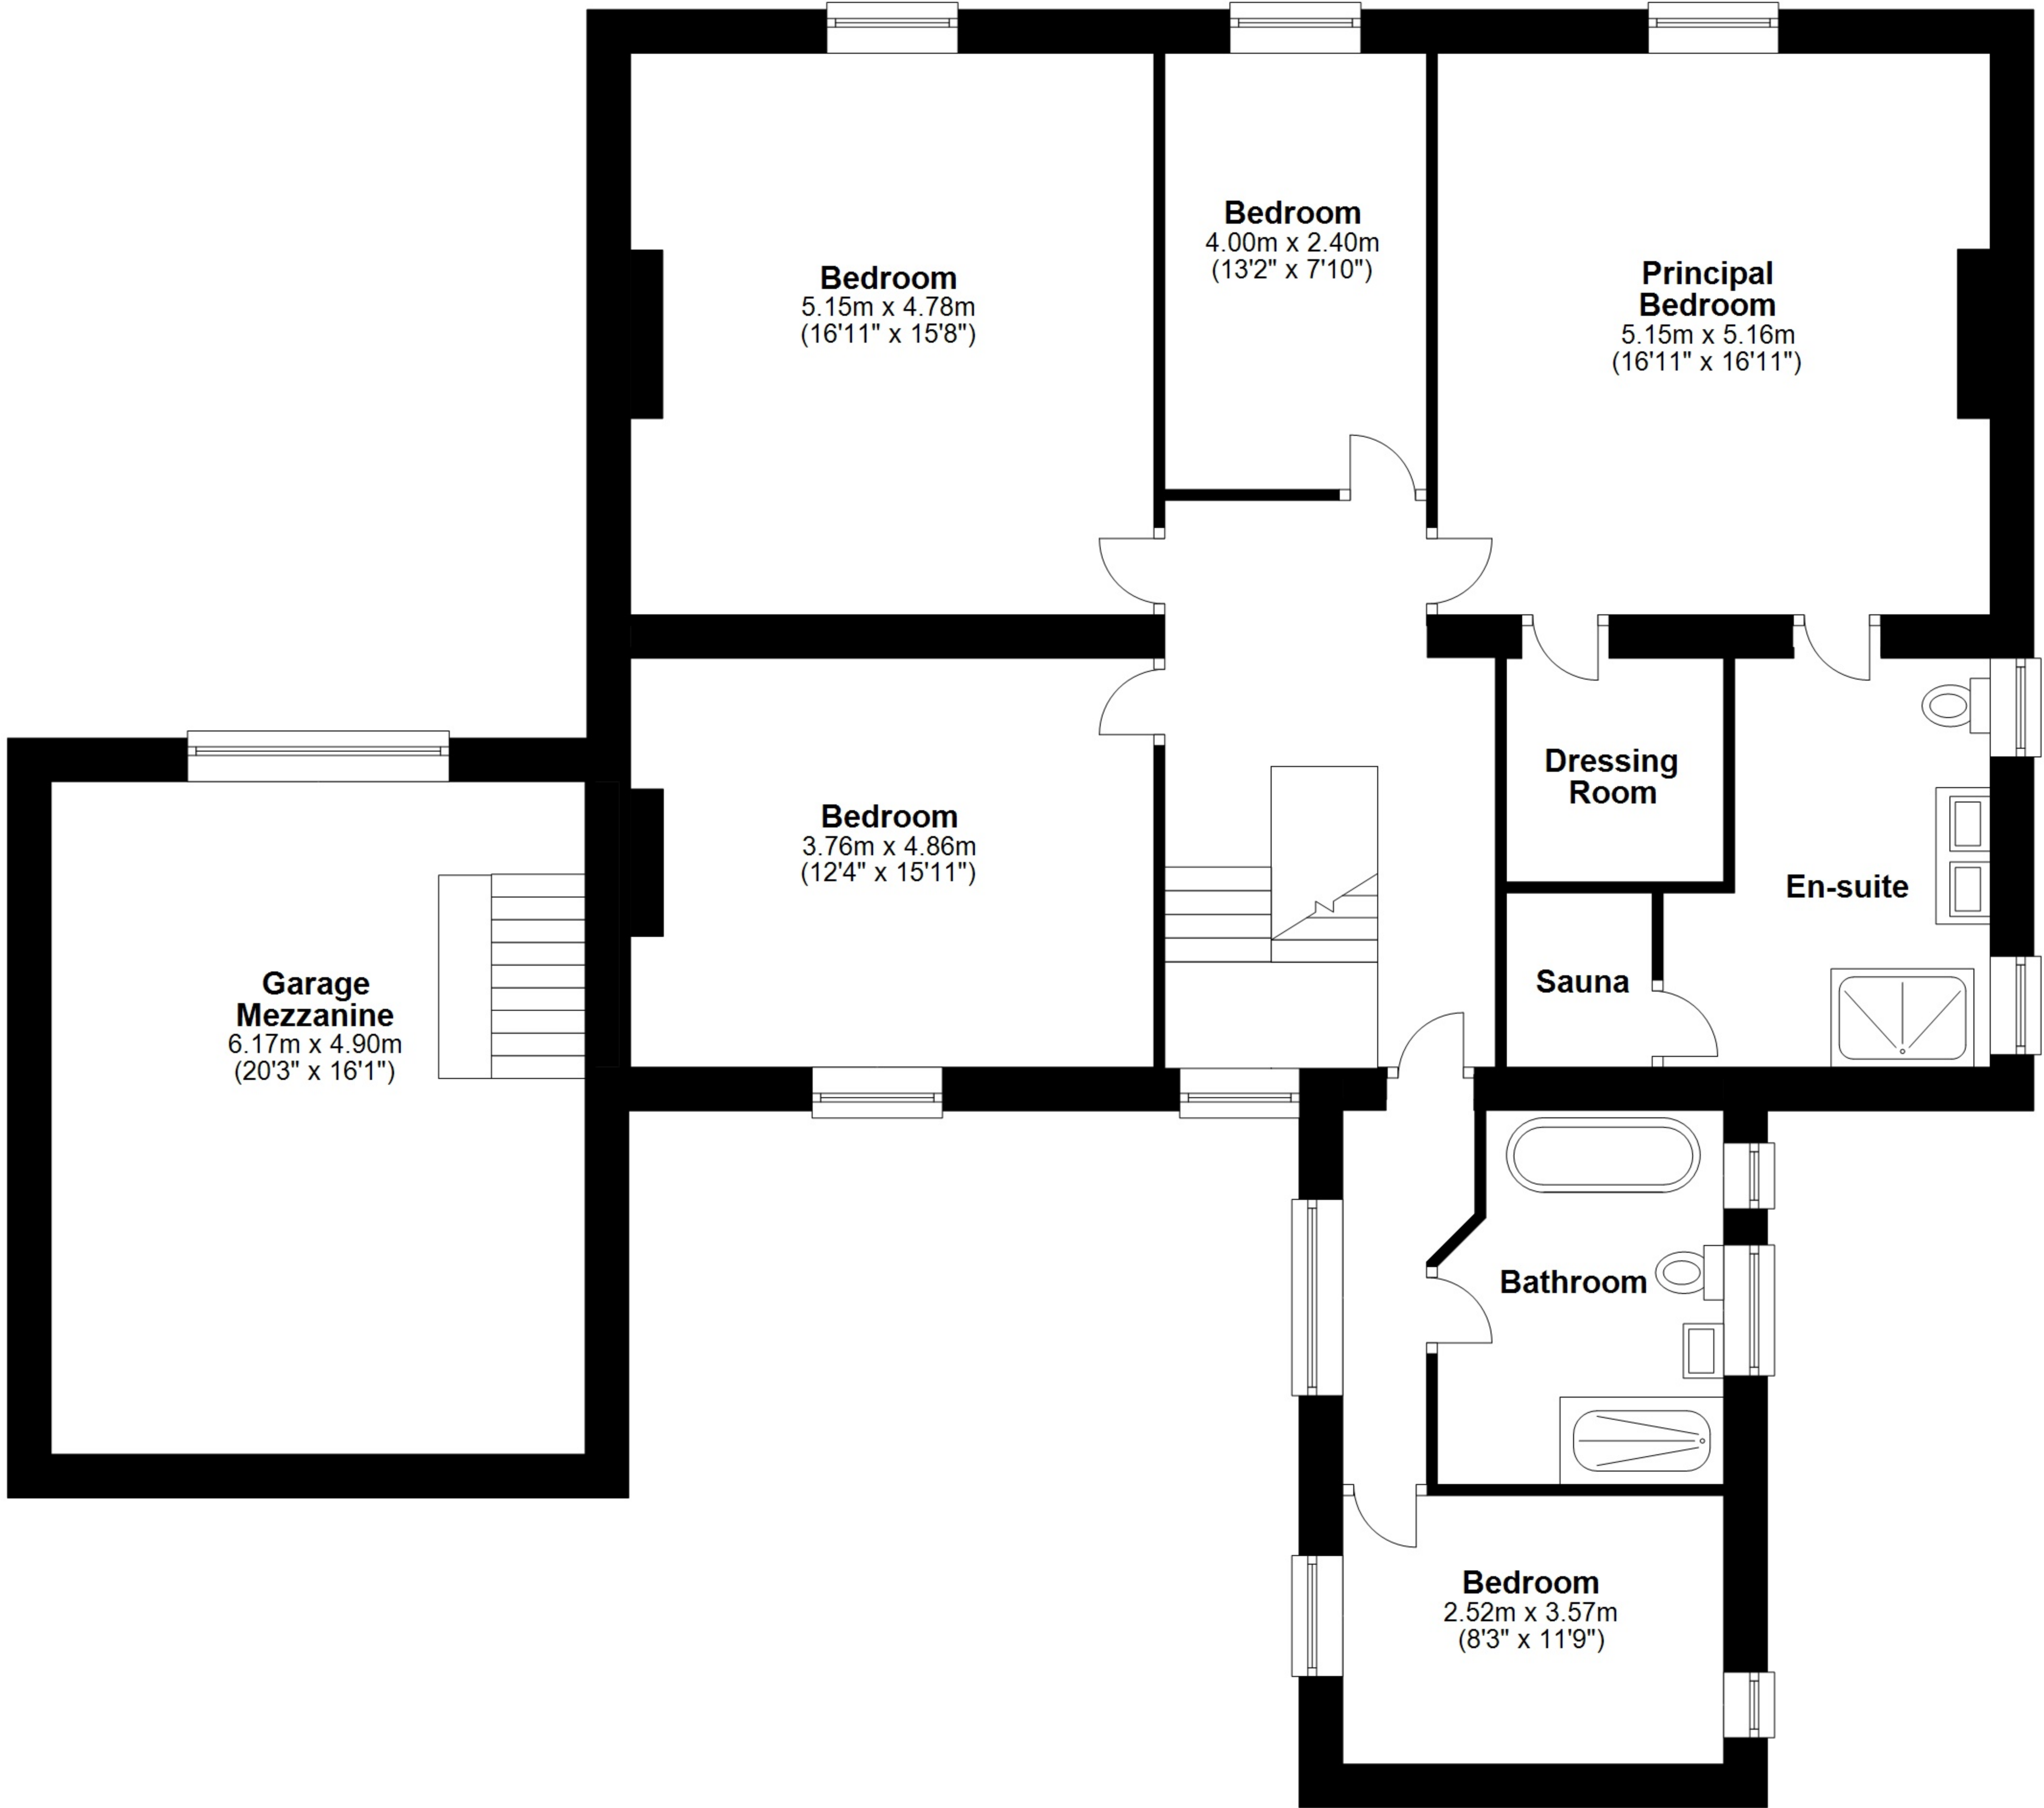

# Painshawfield House, 43 Painshawfield Road, Stocksfield, Northumberland

Total area: approx. 346.6 sq. metres (3731.0 sq. feet)

Painshawfield House. 43 Painshawfield Road. Stocksfield. Northumberland

Total area: approx. 346.6 sq. metres (3731.0 sq. feet)