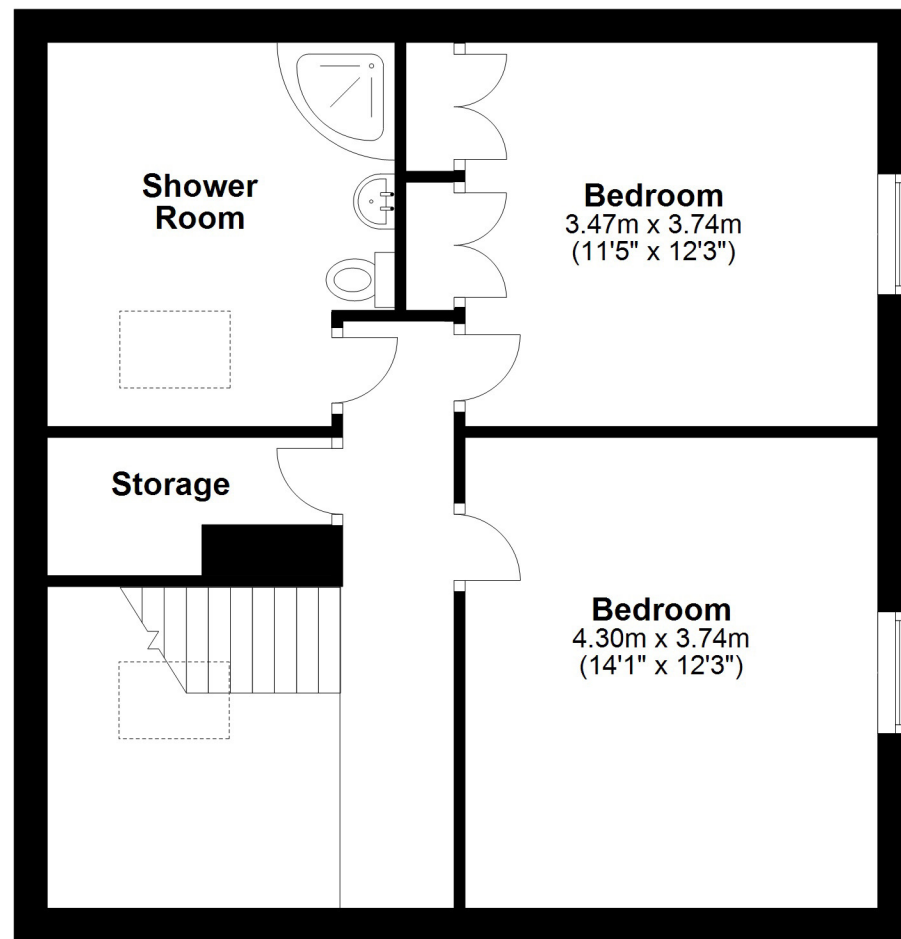

Total area: approx. 300.3 sq. metres (3232.2 sq. feet)

Total area: approx. 300.3 sq. metres (3232.2 sq. feet)

Total area: approx. 300.3 sq. metres (3232.2 sq. feet)