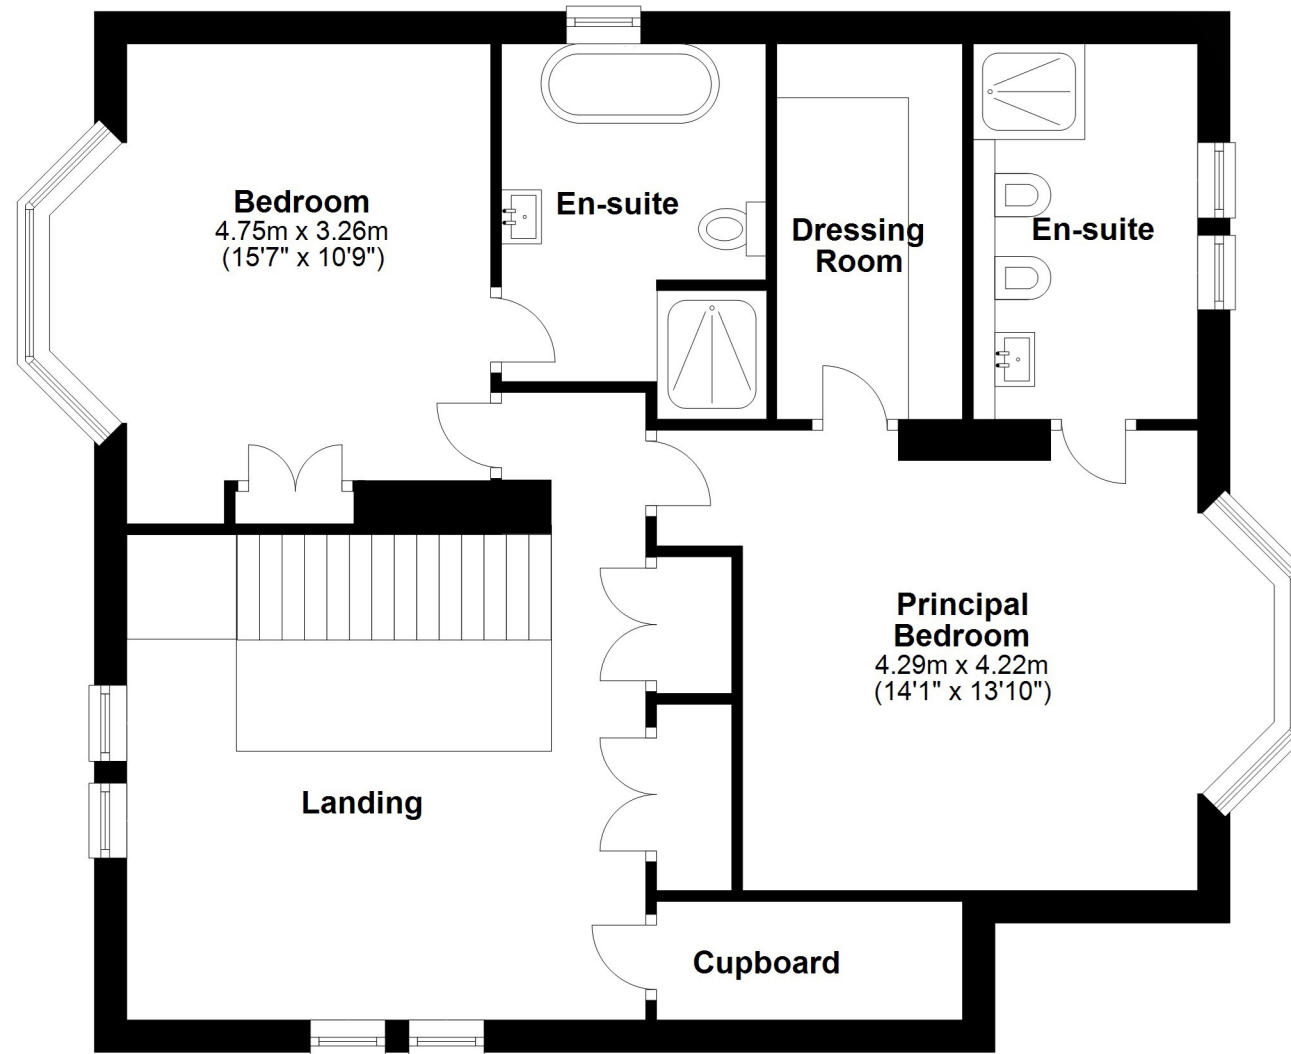

Total area: approx. 300.3 sq. metres (3232.2 sq. feet)

Total area: approx. 300.3 sq. metres (3232.2 sq. feet)

Total area: approx. 300.3 sq. metres (3232.2 sq. feet)