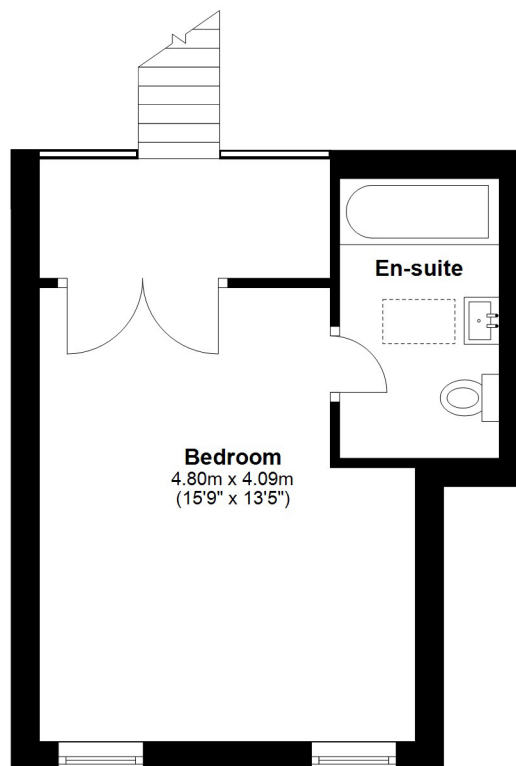

29 Slaley Park, Slaley, Northumberland

Total area: approx. 177.3 sq. metres (1908.6 sq. feet)

29 Slaley Park, Slaley, Northumberland

Total area: approx. 177.3 sq. metres (1908.6 sq. feet)

29 Slaley Park, Slaley, Northumberland

Bedroom
4.80m x 4.09m
(15'9" x 13'5")

En-suite

Total area: approx. 177.3 sq. metres (1908.6 sq. feet)