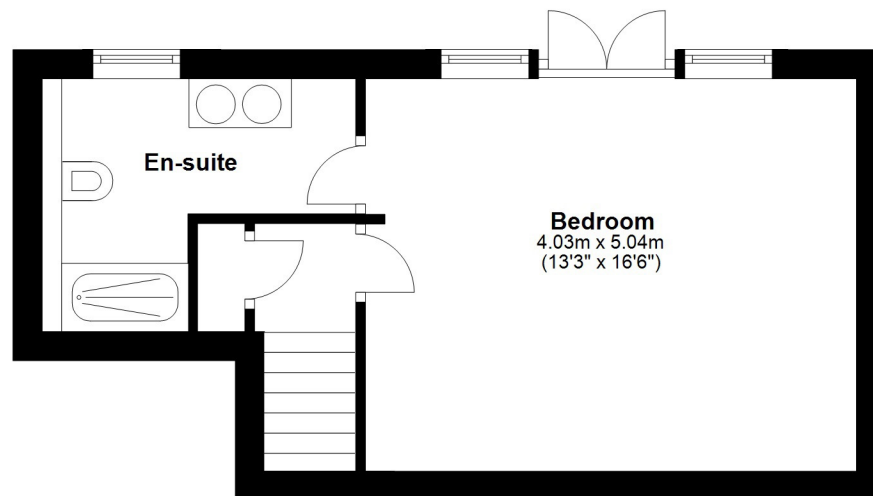

29 Slaley Park, Slaley, Northumberland

Total area: approx. 177.3 sq. metres (1908.6 sq. feet)

29 Slaley Park, Slaley, Northumberland

Total area: approx. 177.3 sq. metres (1908.6 sq. feet)

29 Slaley Park, Slaley, Northumberland

Bedroom
4.80m x 4.09m
(15'9" x 13'5")

En-suite

Total area: approx. 177.3 sq. metres (1908.6 sq. feet)