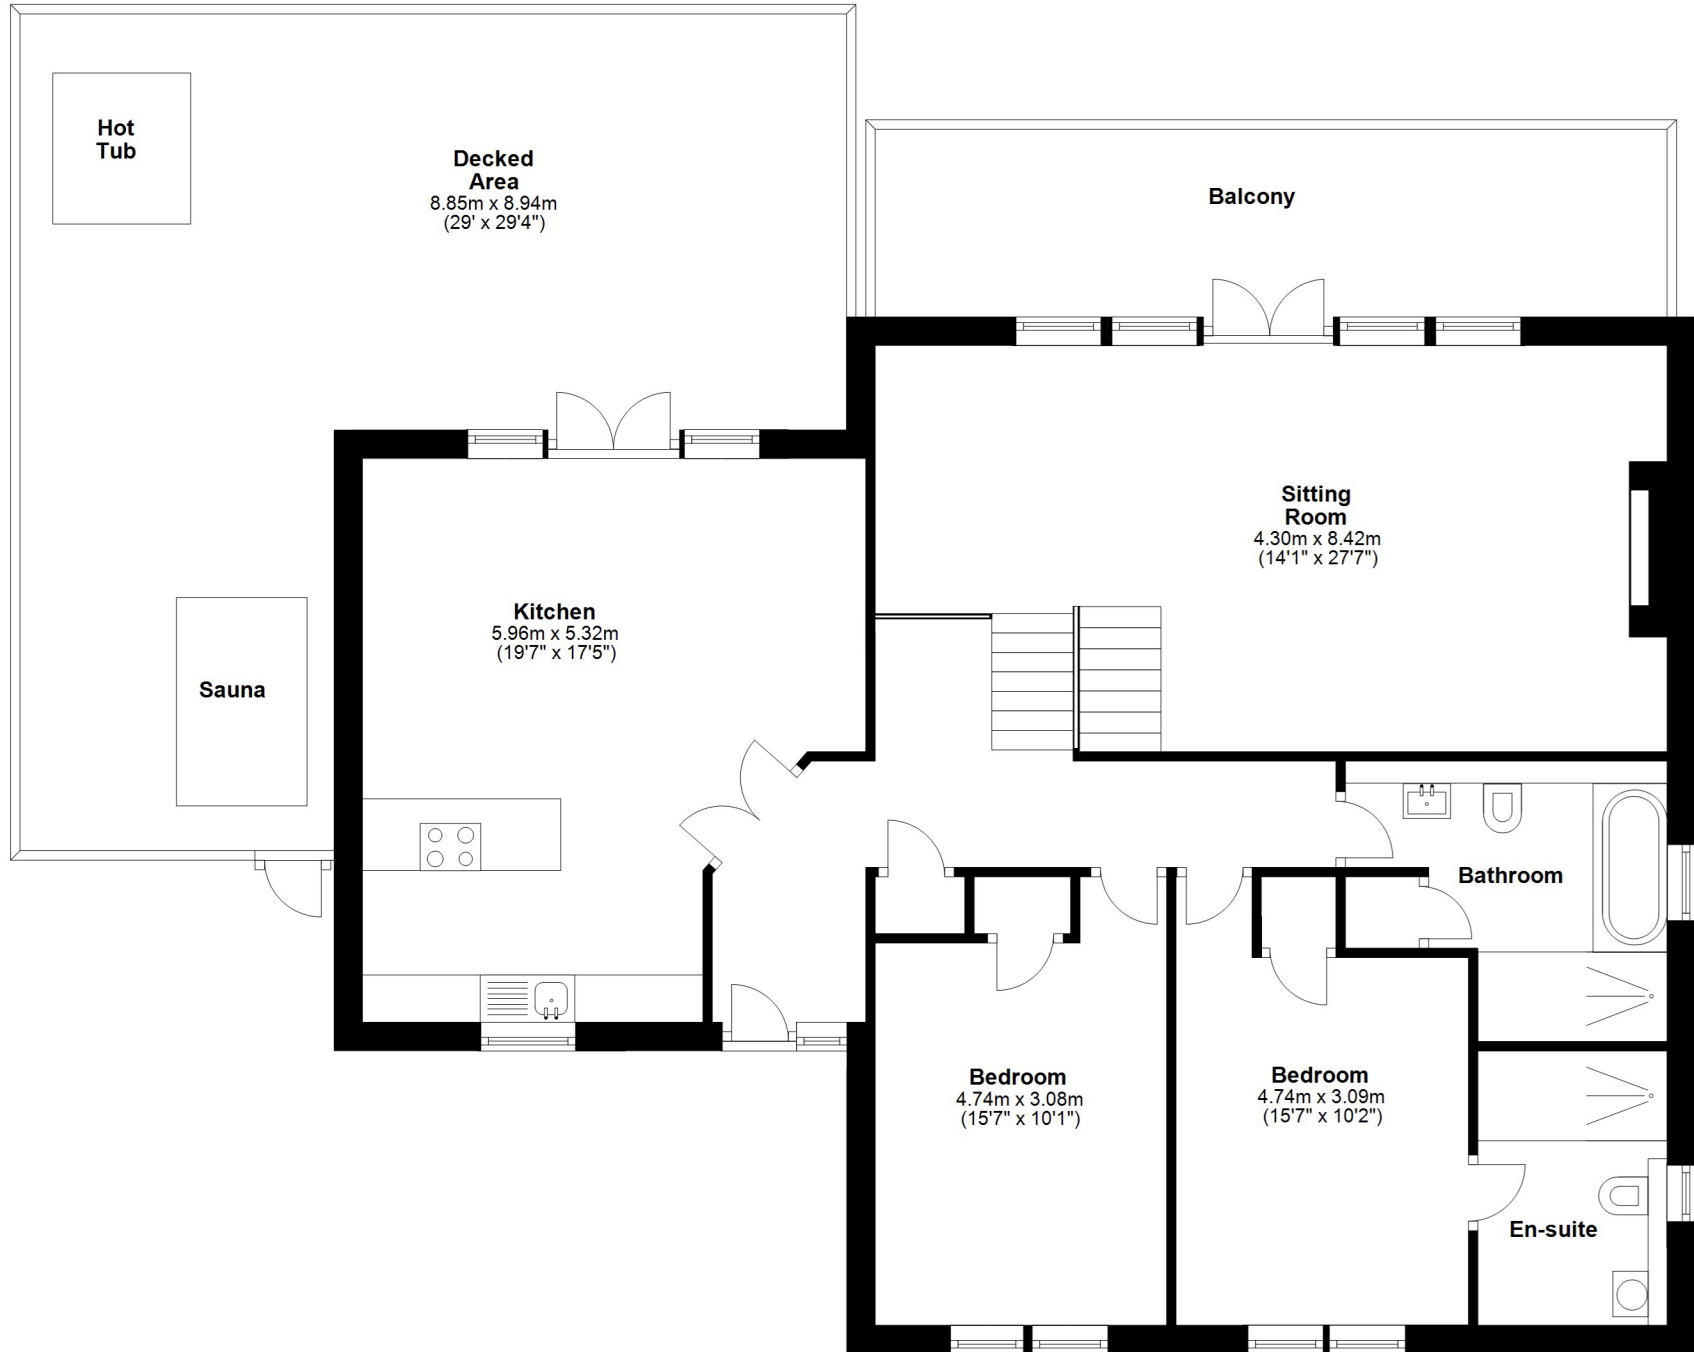

29 Slaley Park, Slaley, Northumberland

Total area: approx. 177.3 sq. metres (1908.6 sq. feet)

29 Slaley Park, Slaley, Northumberland

Total area: approx. 177.3 sq. metres (1908.6 sq. feet)

29 Slaley Park, Slaley, Northumberland

Bedroom
4.80m x 4.09m
(15'9" x 13'5")

En-suite

Total area: approx. 177.3 sq. metres (1908.6 sq. feet)