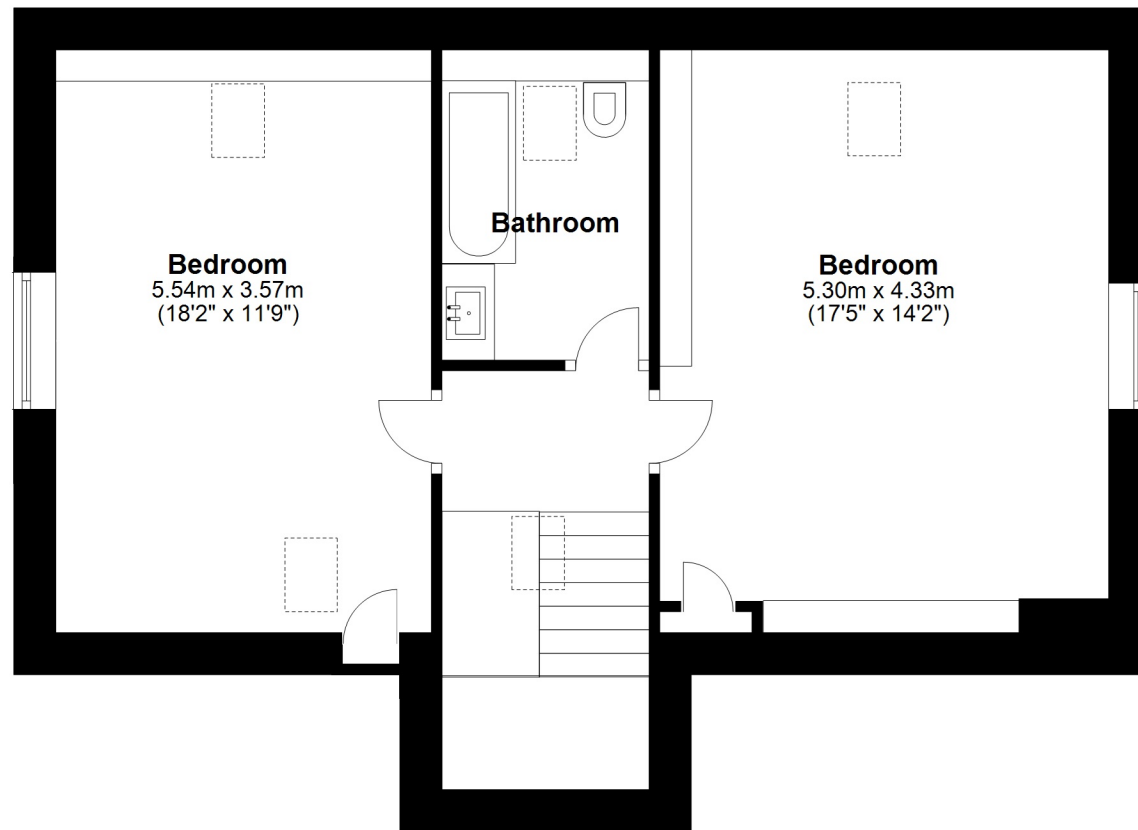

Total area: approx. 359.3 sq. metres (3867.0 sq. feet)

Total area: approx. 359.3 sq. metres (3867.0 sq. feet)

Total area: approx. 359.3 sq. metres (3867.0 sq. feet)

Bedroom
5.54m x 3.57m
(18'2" x 11'9")

Bathroom

Bedroom
5.30m x 4.33m
(17'5" x 14'2")

Total area: approx. 359.3 sq. metres (3867.0 sq. feet)