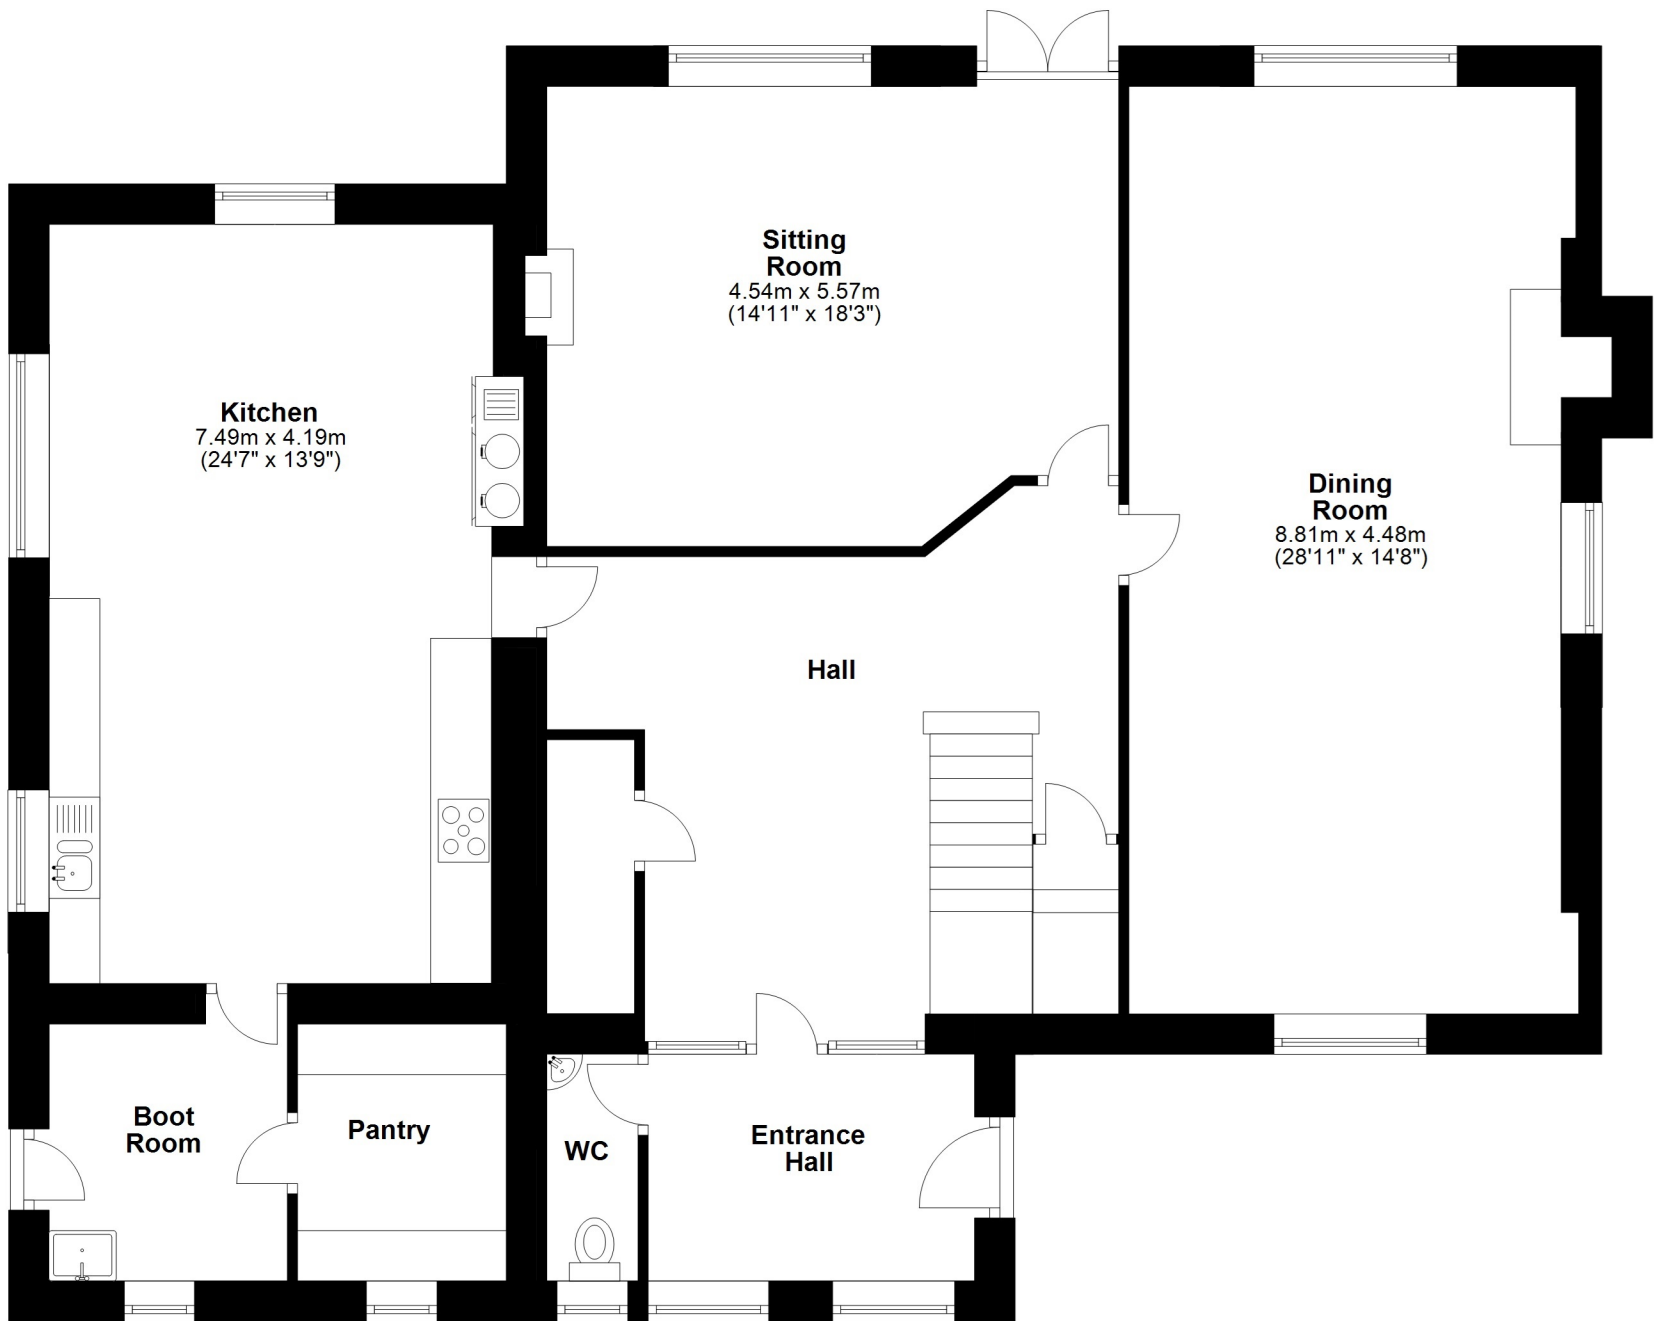

Total area: approx. 359.3 sq. metres (3867.0 sq. feet)

Total area: approx. 359.3 sq. metres (3867.0 sq. feet)

Total area: approx. 359.3 sq. metres (3867.0 sq. feet)

Bedroom
5.54m x 3.57m
(18'2" x 11'9")

Bathroom

Bedroom
5.30m x 4.33m
(17'5" x 14'2")

Total area: approx. 359.3 sq. metres (3867.0 sq. feet)