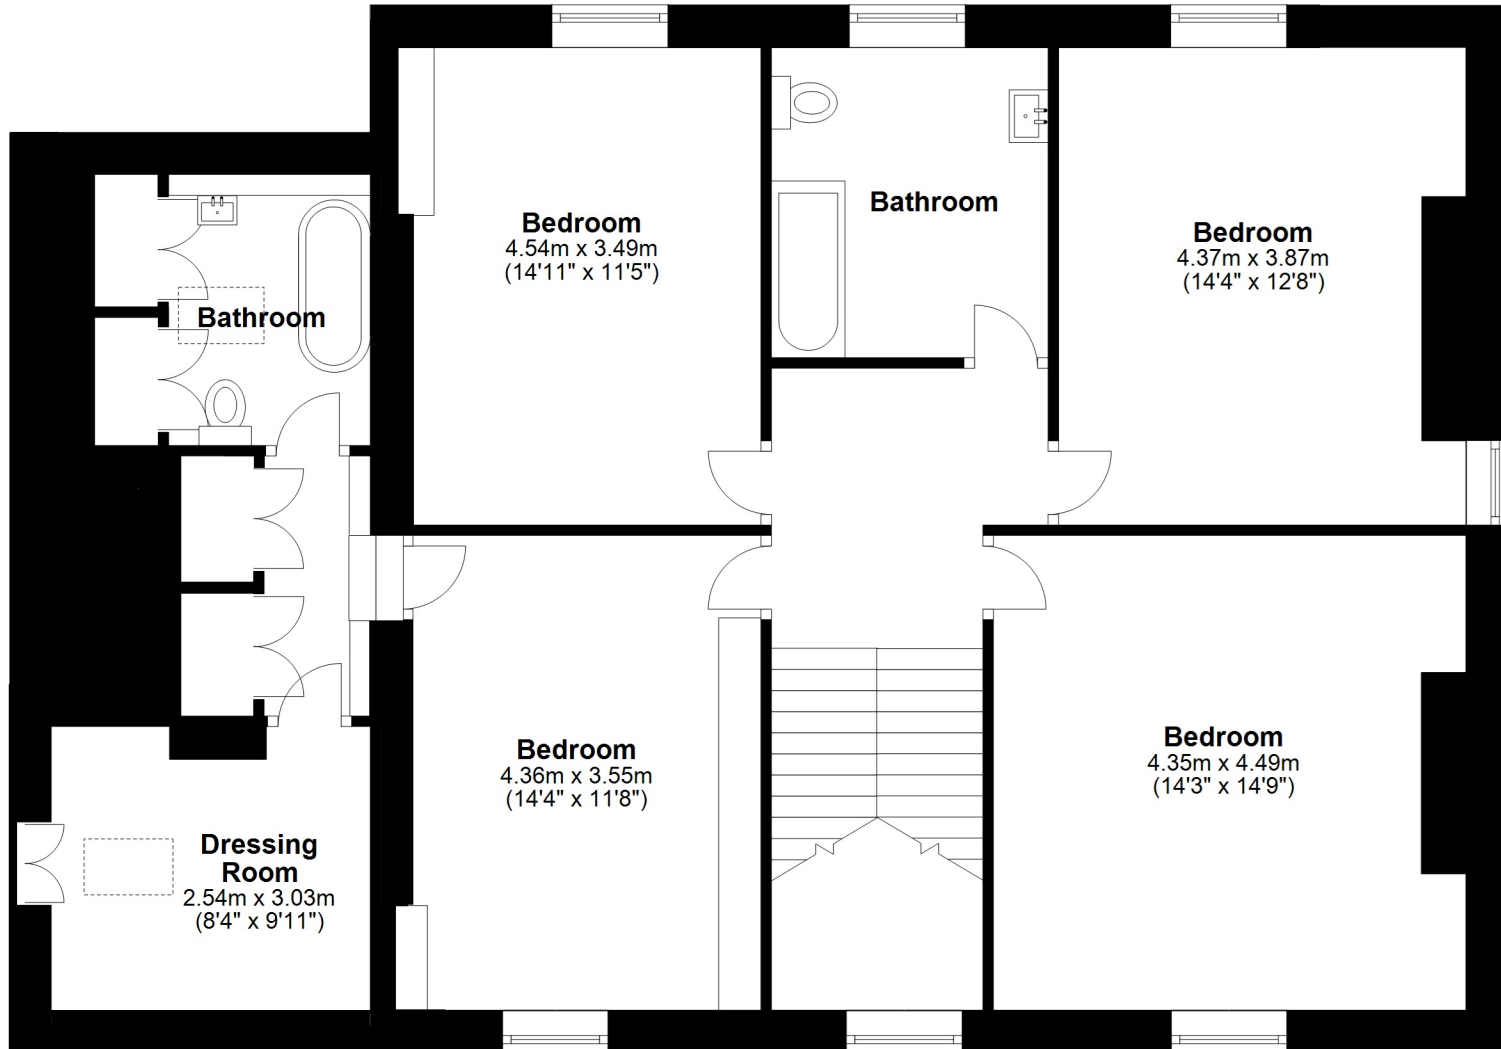

Total area: approx. 359.3 sq. metres (3867.0 sq. feet)

Total area: approx. 359.3 sq. metres (3867.0 sq. feet)

Total area: approx. 359.3 sq. metres (3867.0 sq. feet)

Bedroom
5.54m x 3.57m
(18'2" x 11'9")

Bathroom

Bedroom
5.30m x 4.33m
(17'5" x 14'2")

Total area: approx. 359.3 sq. metres (3867.0 sq. feet)