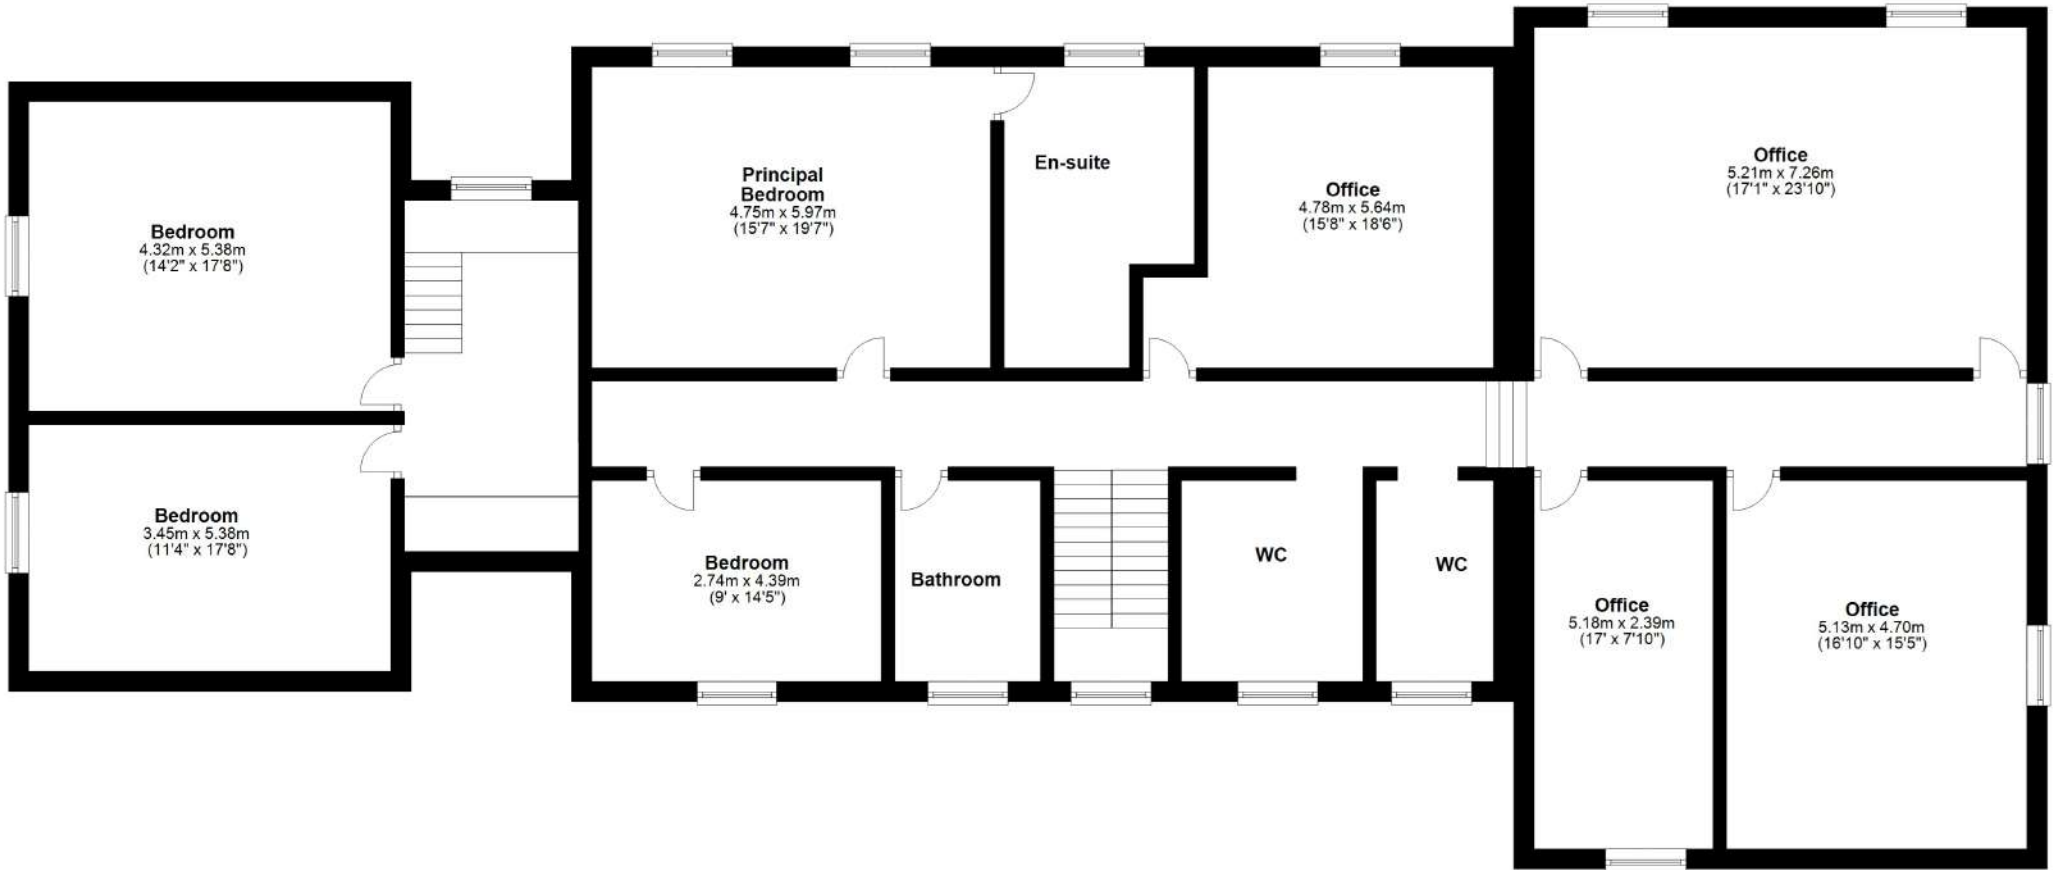

Total house area: approx. 535 sq. metres (5755 sq. feet)
Not to scale

Total house area: approx. 535 sq. metres (5755 sq. feet)
Not to scale