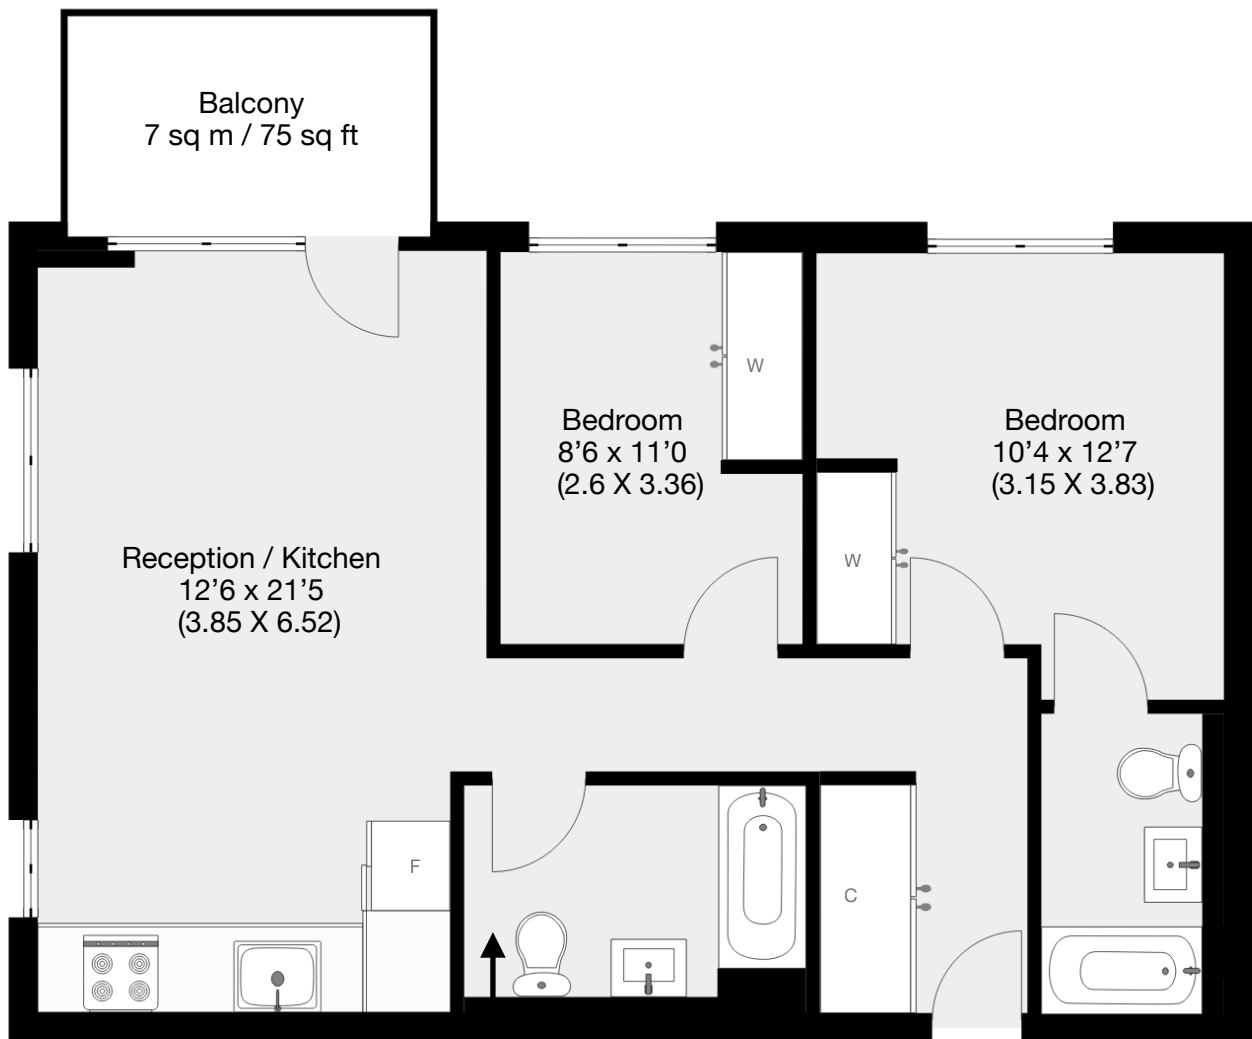

GoodLuck Hope, Orchard Place, London, E14

Approximate Gross Internal Area 70 sqm / 753 sqft

First Floor