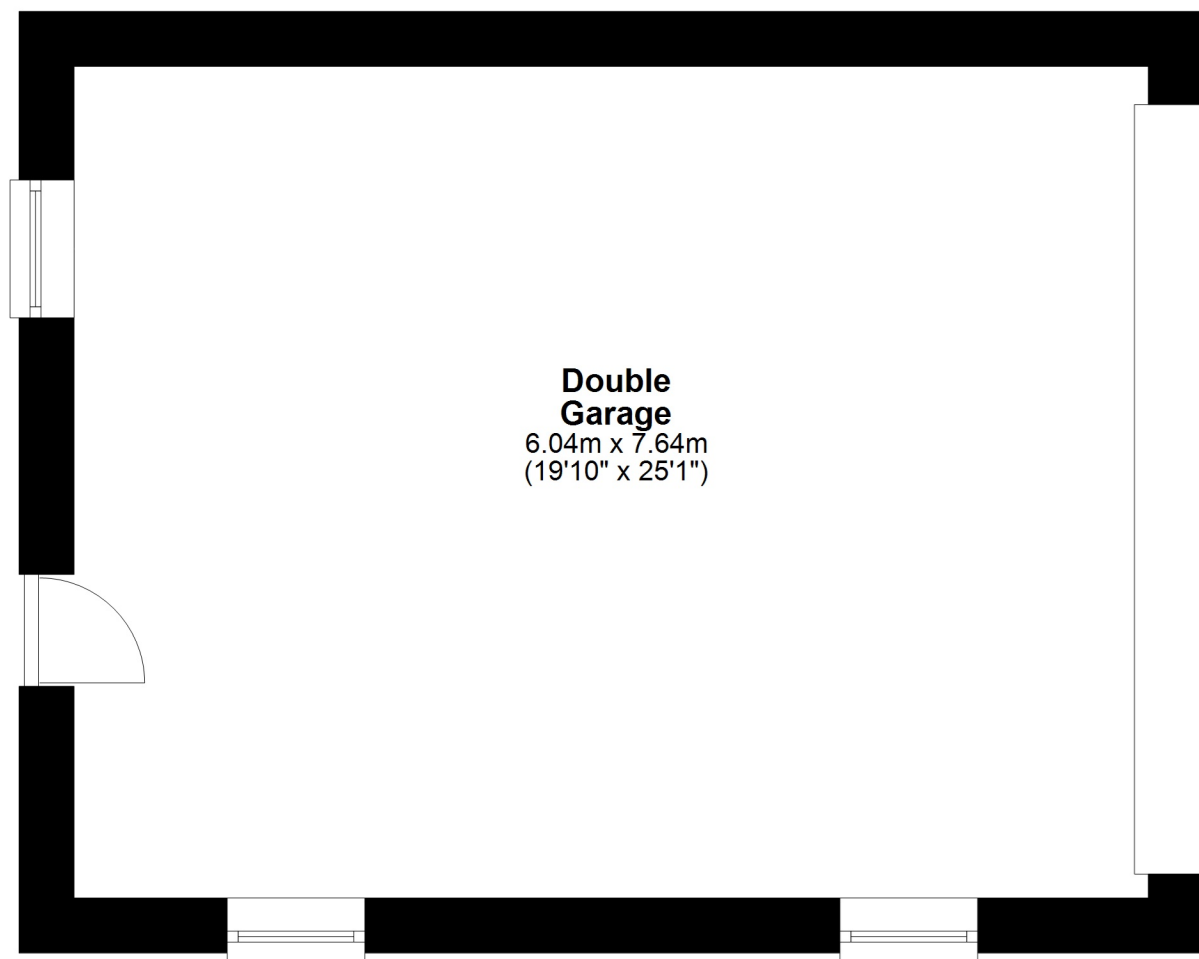

Total area: approx. 199.1 sq. metres (2143.1 sq. feet)

Total area: approx. 199.1 sq. metres (2143.1 sq. feet)

Total area: approx. 199.1 sq. metres (2143.1 sq. feet)