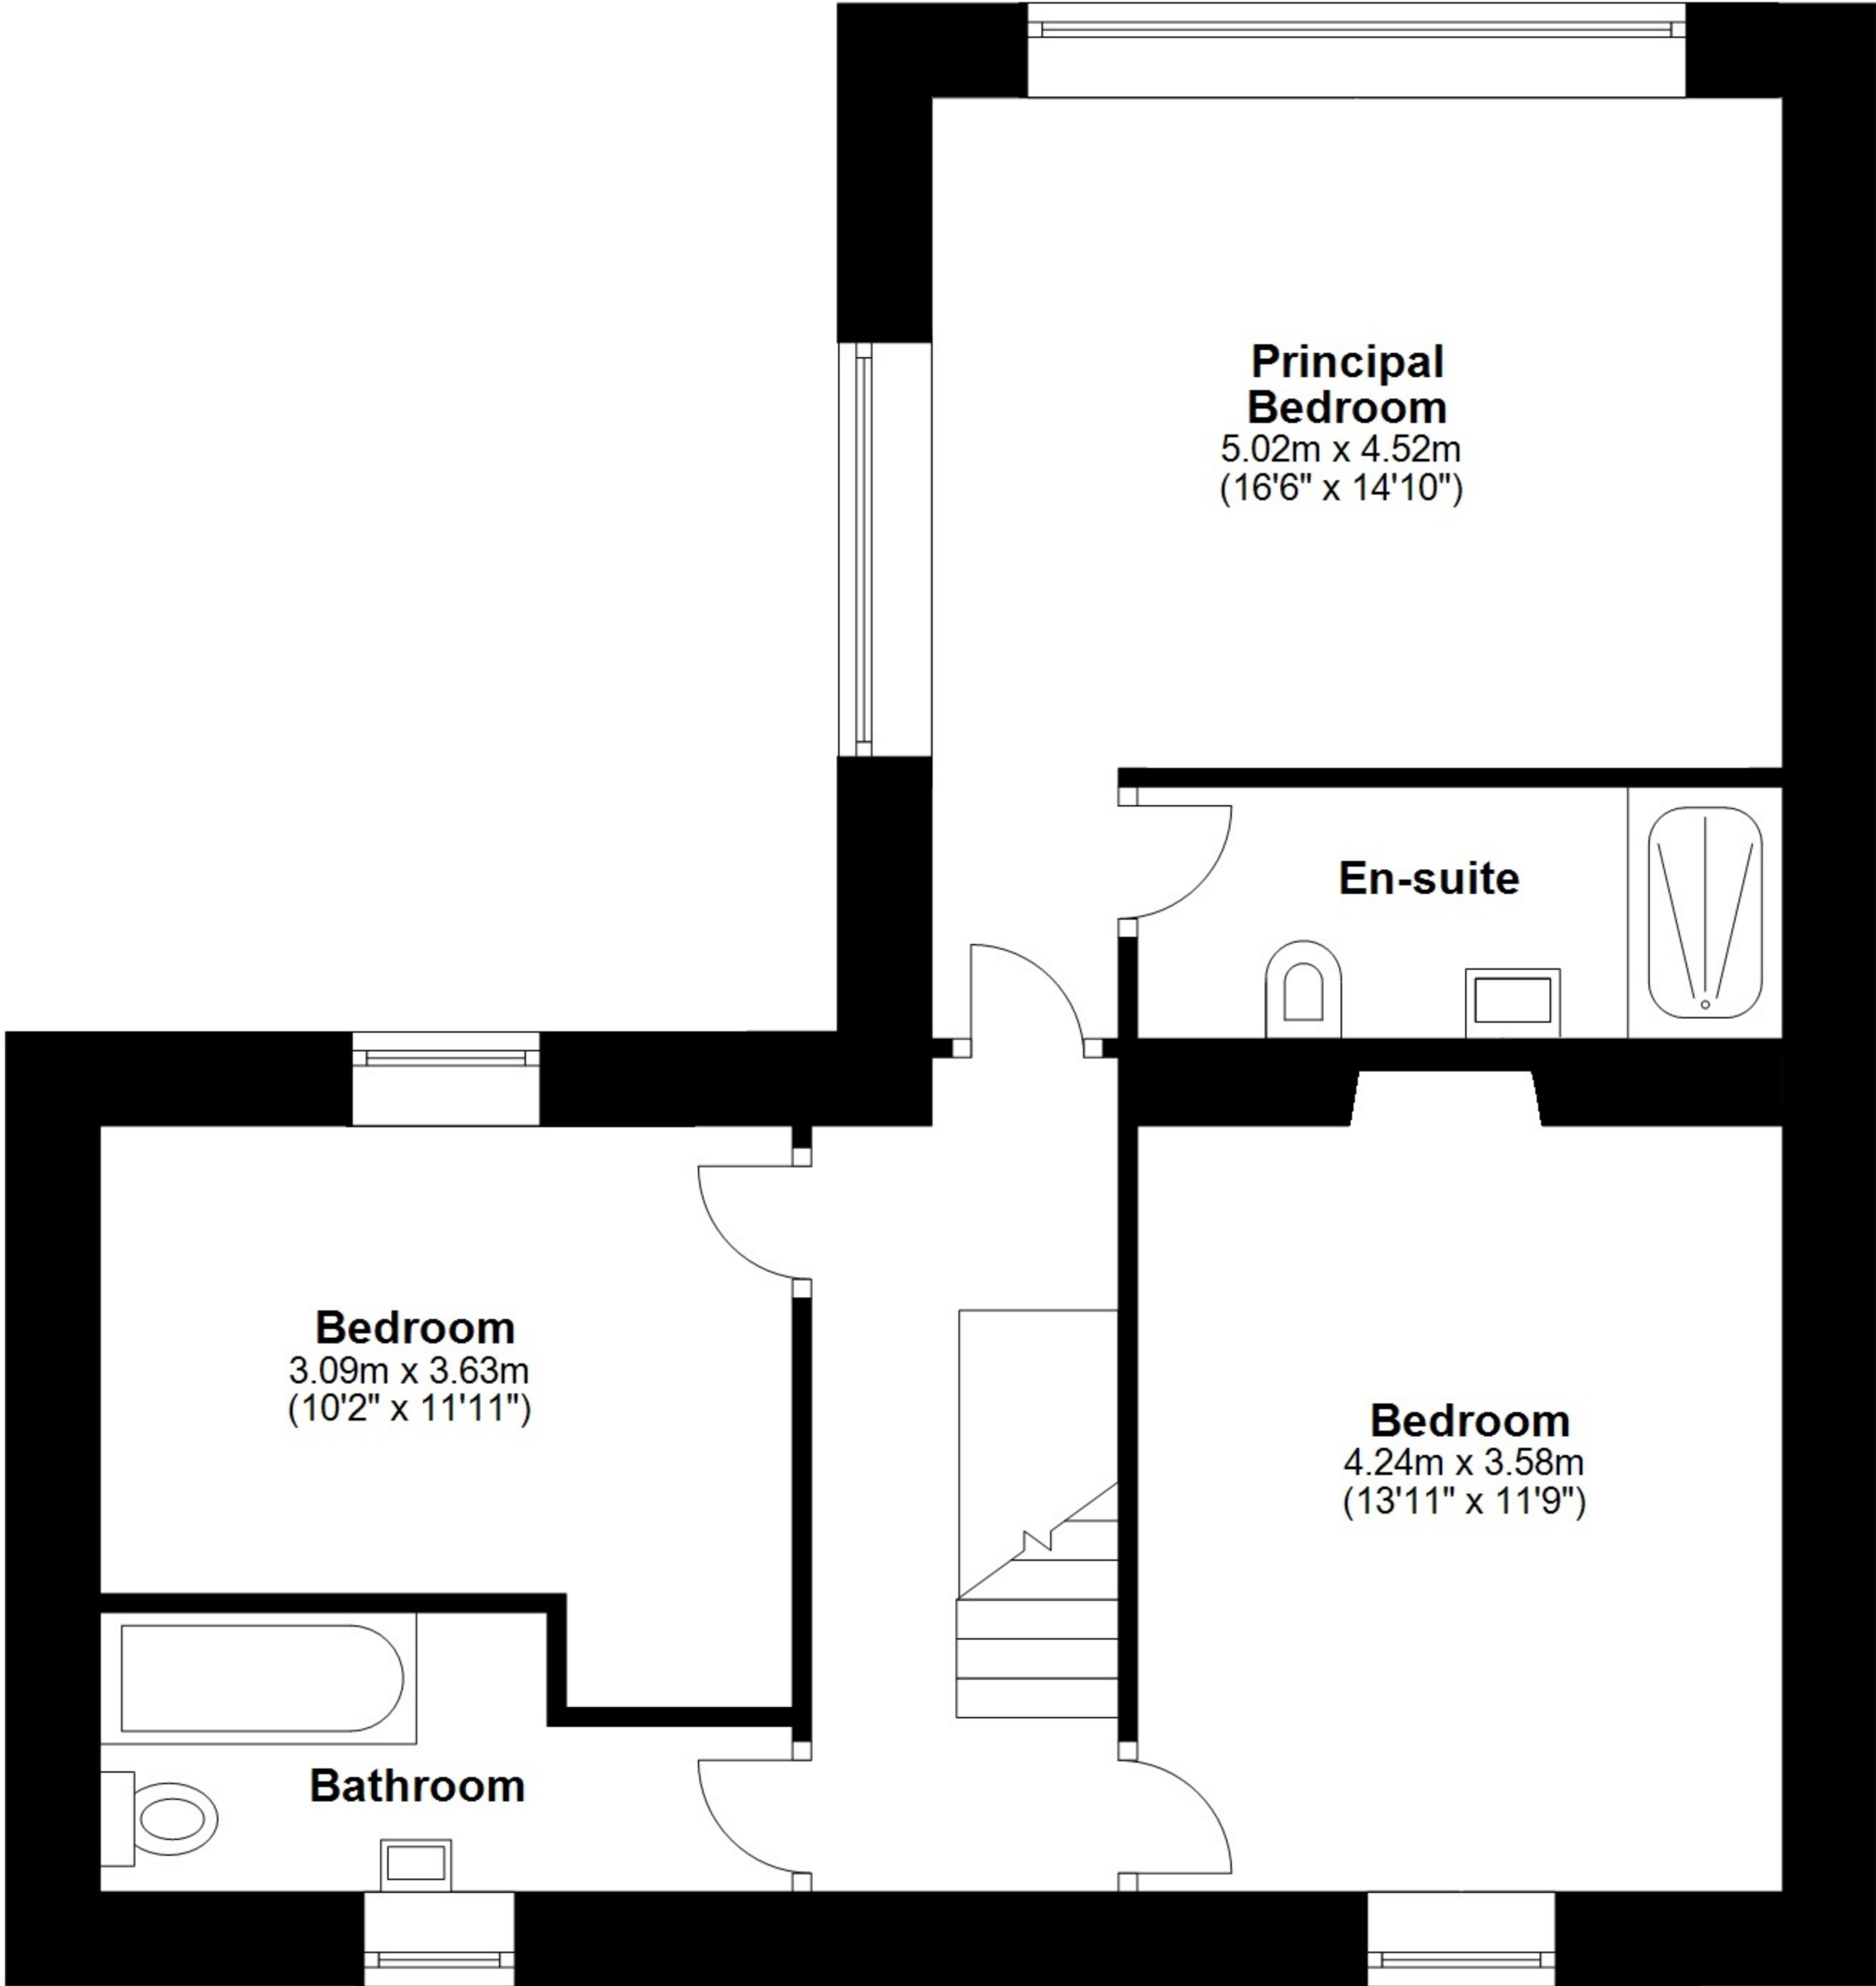

Greenhaugh Farm, Greenhaugh, Northumberland

Total area: approx. 181.6 sq. metres (1955.1 sq. feet)

Greenhaugh Farm, Greenhaugh, Northumberland

Total area: approx. 181.6 sq. metres (1955.1 sq. feet)

Greenhaugh Farm, Greenhaugh, Northumberland

Approx. 217.7 sq. metres (2343.2 sq. feet)