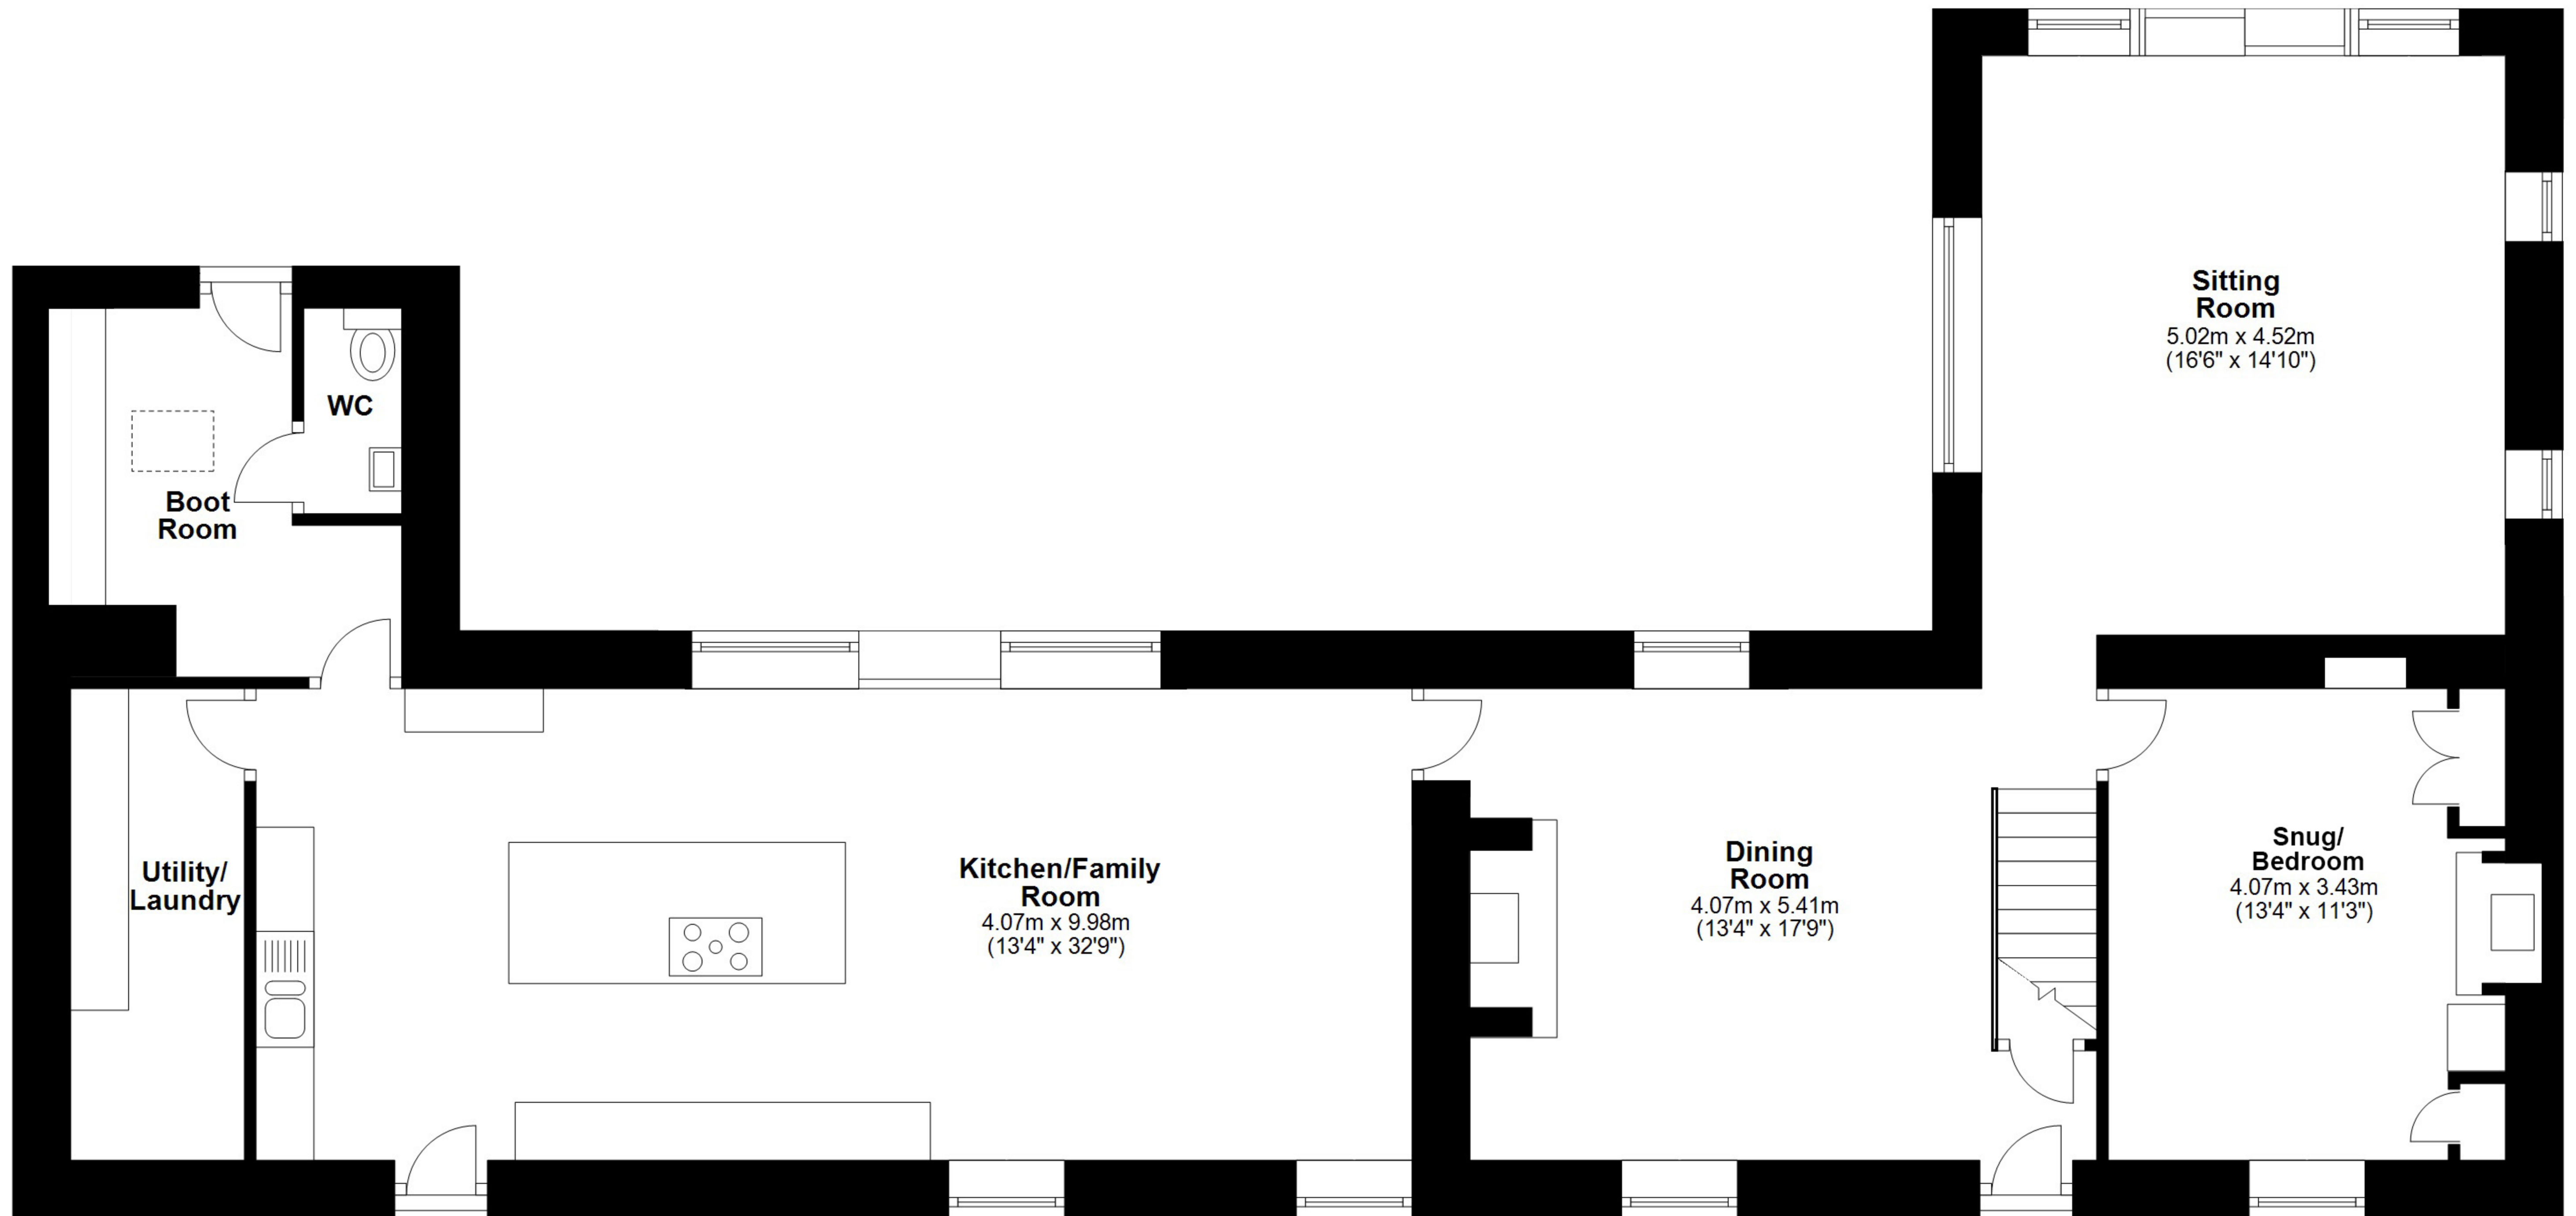

Greenhaugh Farm, Greenhaugh, Northumberland

Total area: approx. 181.6 sq. metres (1955.1 sq. feet)

Greenhaugh Farm, Greenhaugh, Northumberland

Total area: approx. 181.6 sq. metres (1955.1 sq. feet)

Greenhaugh Farm, Greenhaugh, Northumberland

Approx. 217.7 sq. metres (2343.2 sq. feet)