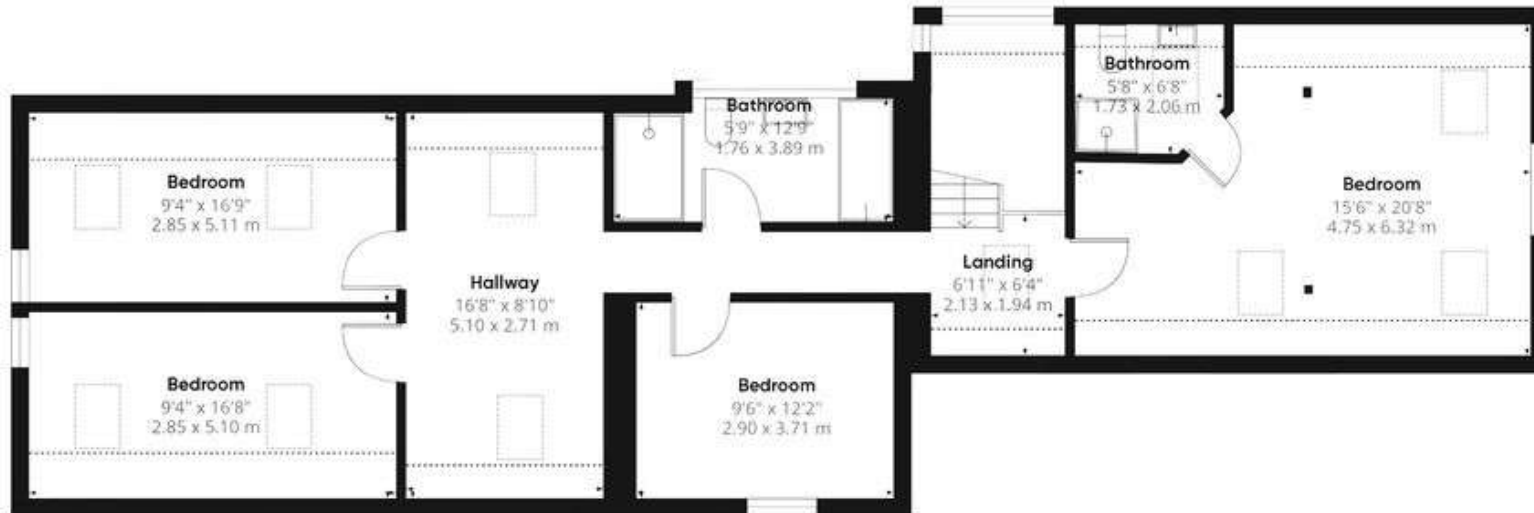

The Stables, Rheda Park, Frizington

Ground Floor

First Floor

Total area: approx. 203.62 sq. metres (2191.63 sq. feet)