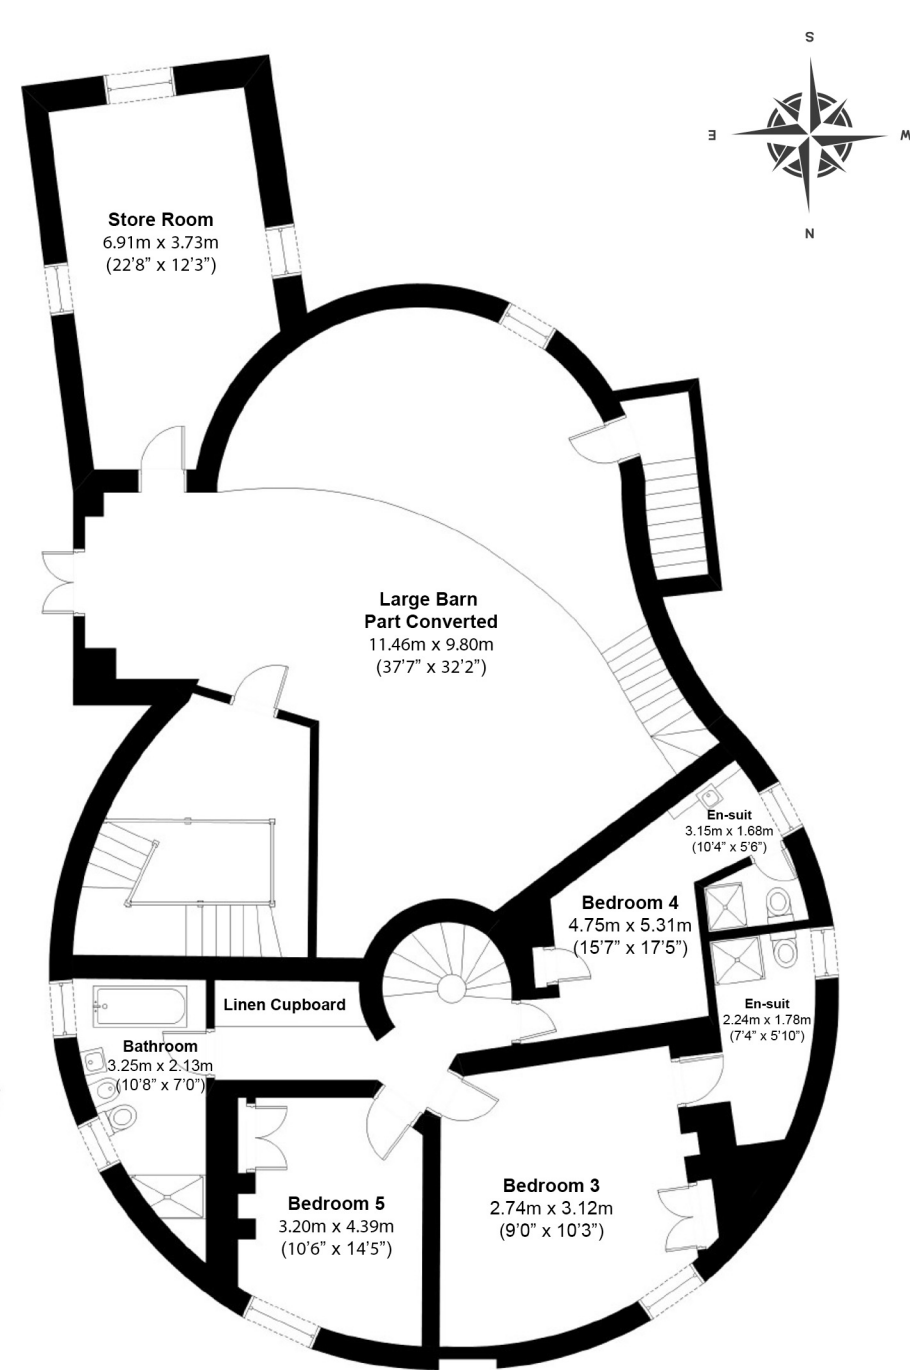

Ground Floor

First Floor

For illustrative purposes only. Not to scale

Whilst every attempt has been made to ensure the accuracy of the floor plan, all measurements are approximate and no responsibility is taken for any error, omission or misstatement. Bright Logic Limited 01491 824800.

Ground Floor Barn
14.7m x 12.44m
(48'22" x 40.81'8")