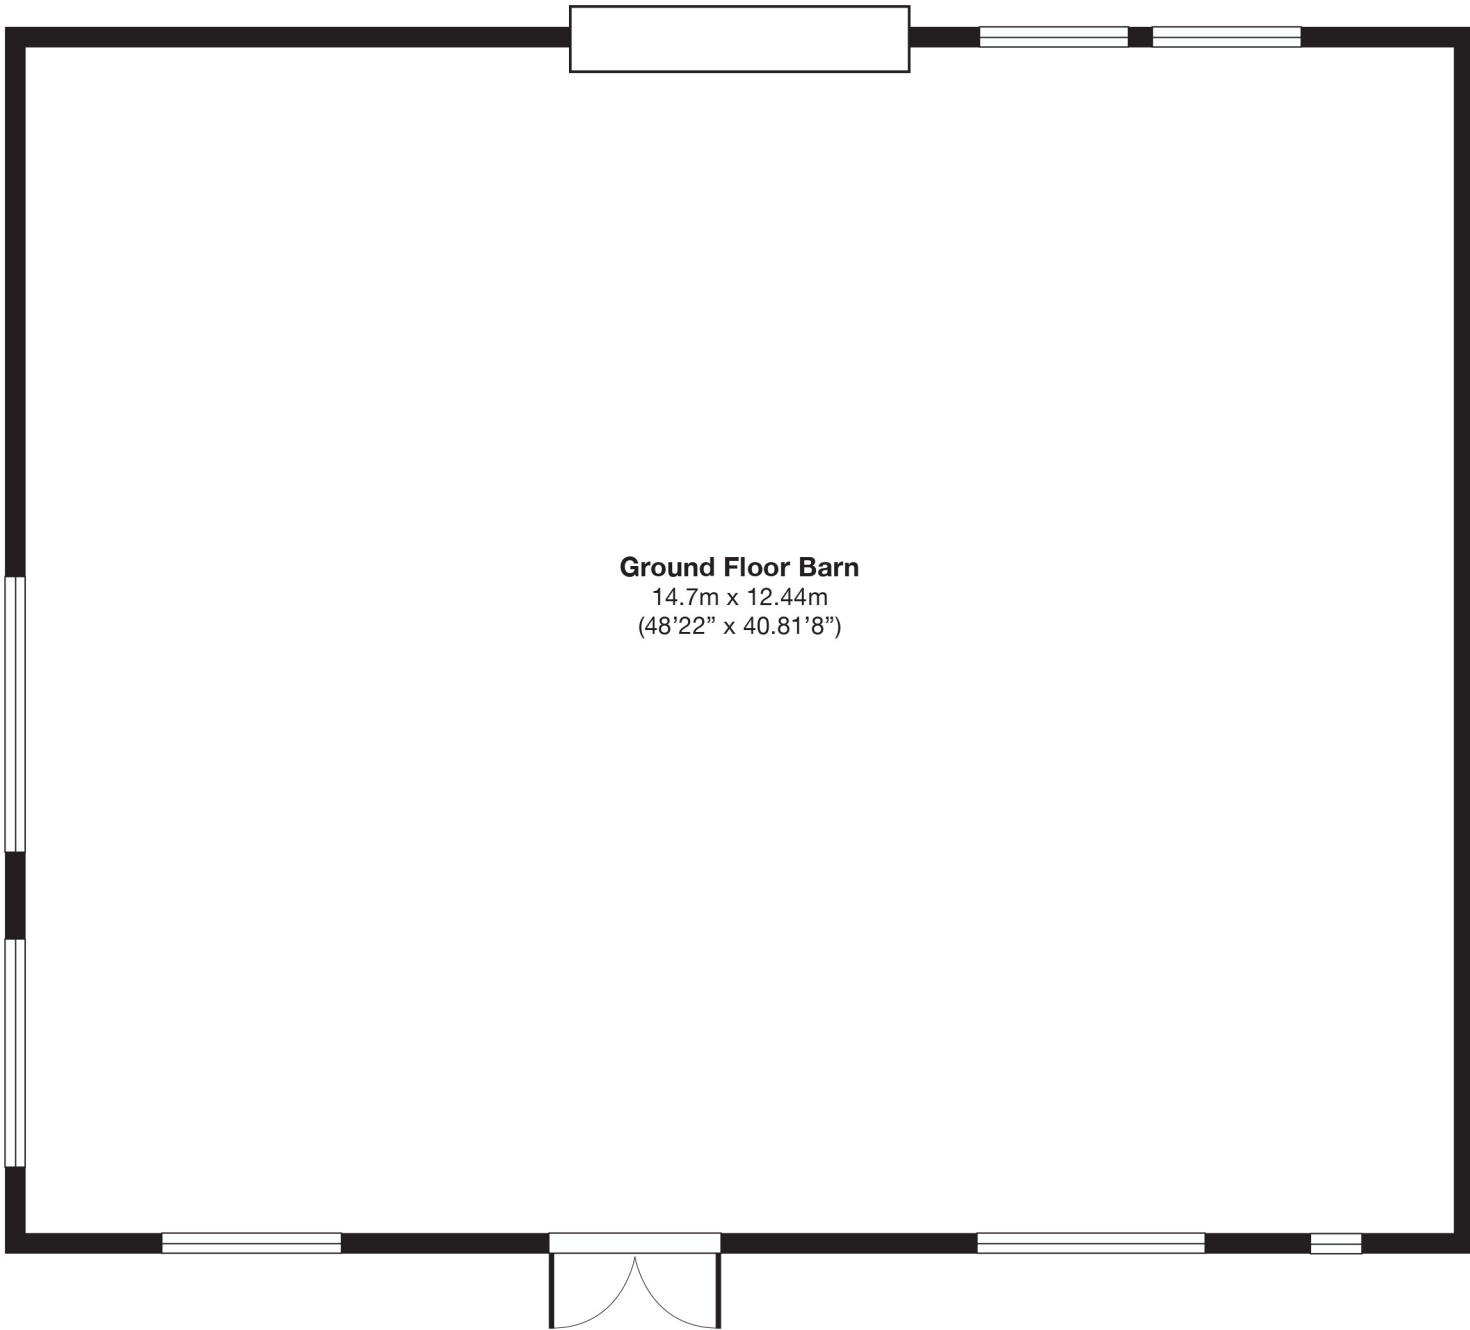

Ground Floor

First Floor

For illustrative purposes only. Not to scale

Whilst every attempt has been made to ensure the accuracy of the floor plan, all measurements are approximate and no responsibility is taken for any error, omission or misstatement. Bright Logic Limited 01491 824800.

Ground Floor Barn
14.7m x 12.44m
(48'22" x 40.81'8")