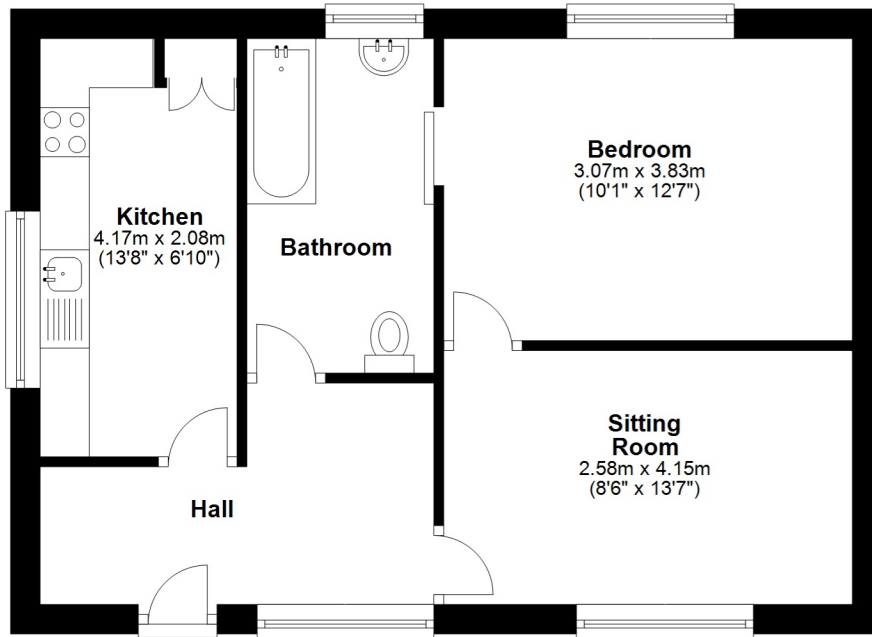

# Hayes Lodge, Stable Cottage and Bothy Cottage

Total area: approx. 235.9 sq. metres (2539.5 sq. feet)

Not to scale. For guidance only

# Coach House

Total area: approx. 46.6 sq. metres (501.9 sq. feet)  
Not to scale. For guidance only