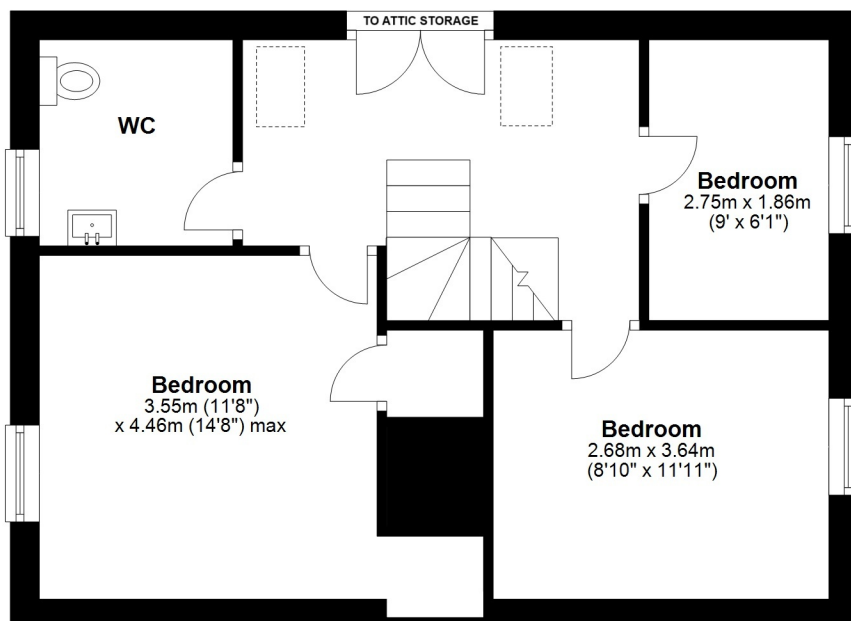

# Hayes Lodge, Stable Cottage and Bothy Cottage

Total area: approx. 235.9 sq. metres (2539.5 sq. feet)

Not to scale. For guidance only

# Coach House

Total area: approx. 46.6 sq. metres (501.9 sq. feet)  
Not to scale. For guidance only