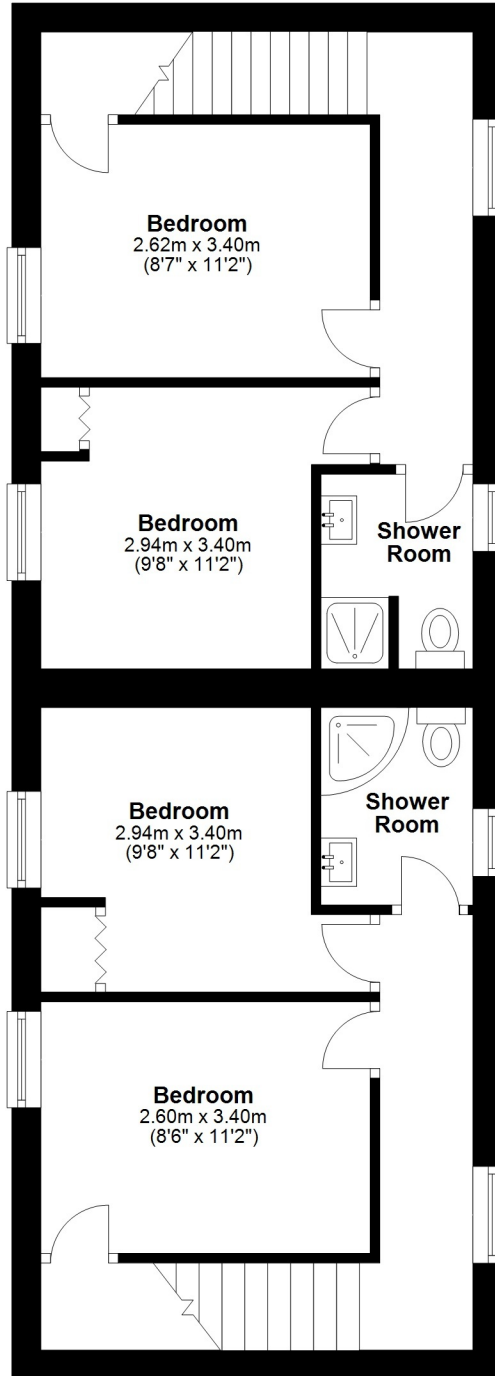

# Hayes Lodge, Stable Cottage and Bothy Cottage

Total area: approx. 235.9 sq. metres (2539.5 sq. feet)

Not to scale. For guidance only

# Coach House

Total area: approx. 46.6 sq. metres (501.9 sq. feet)  
Not to scale. For guidance only