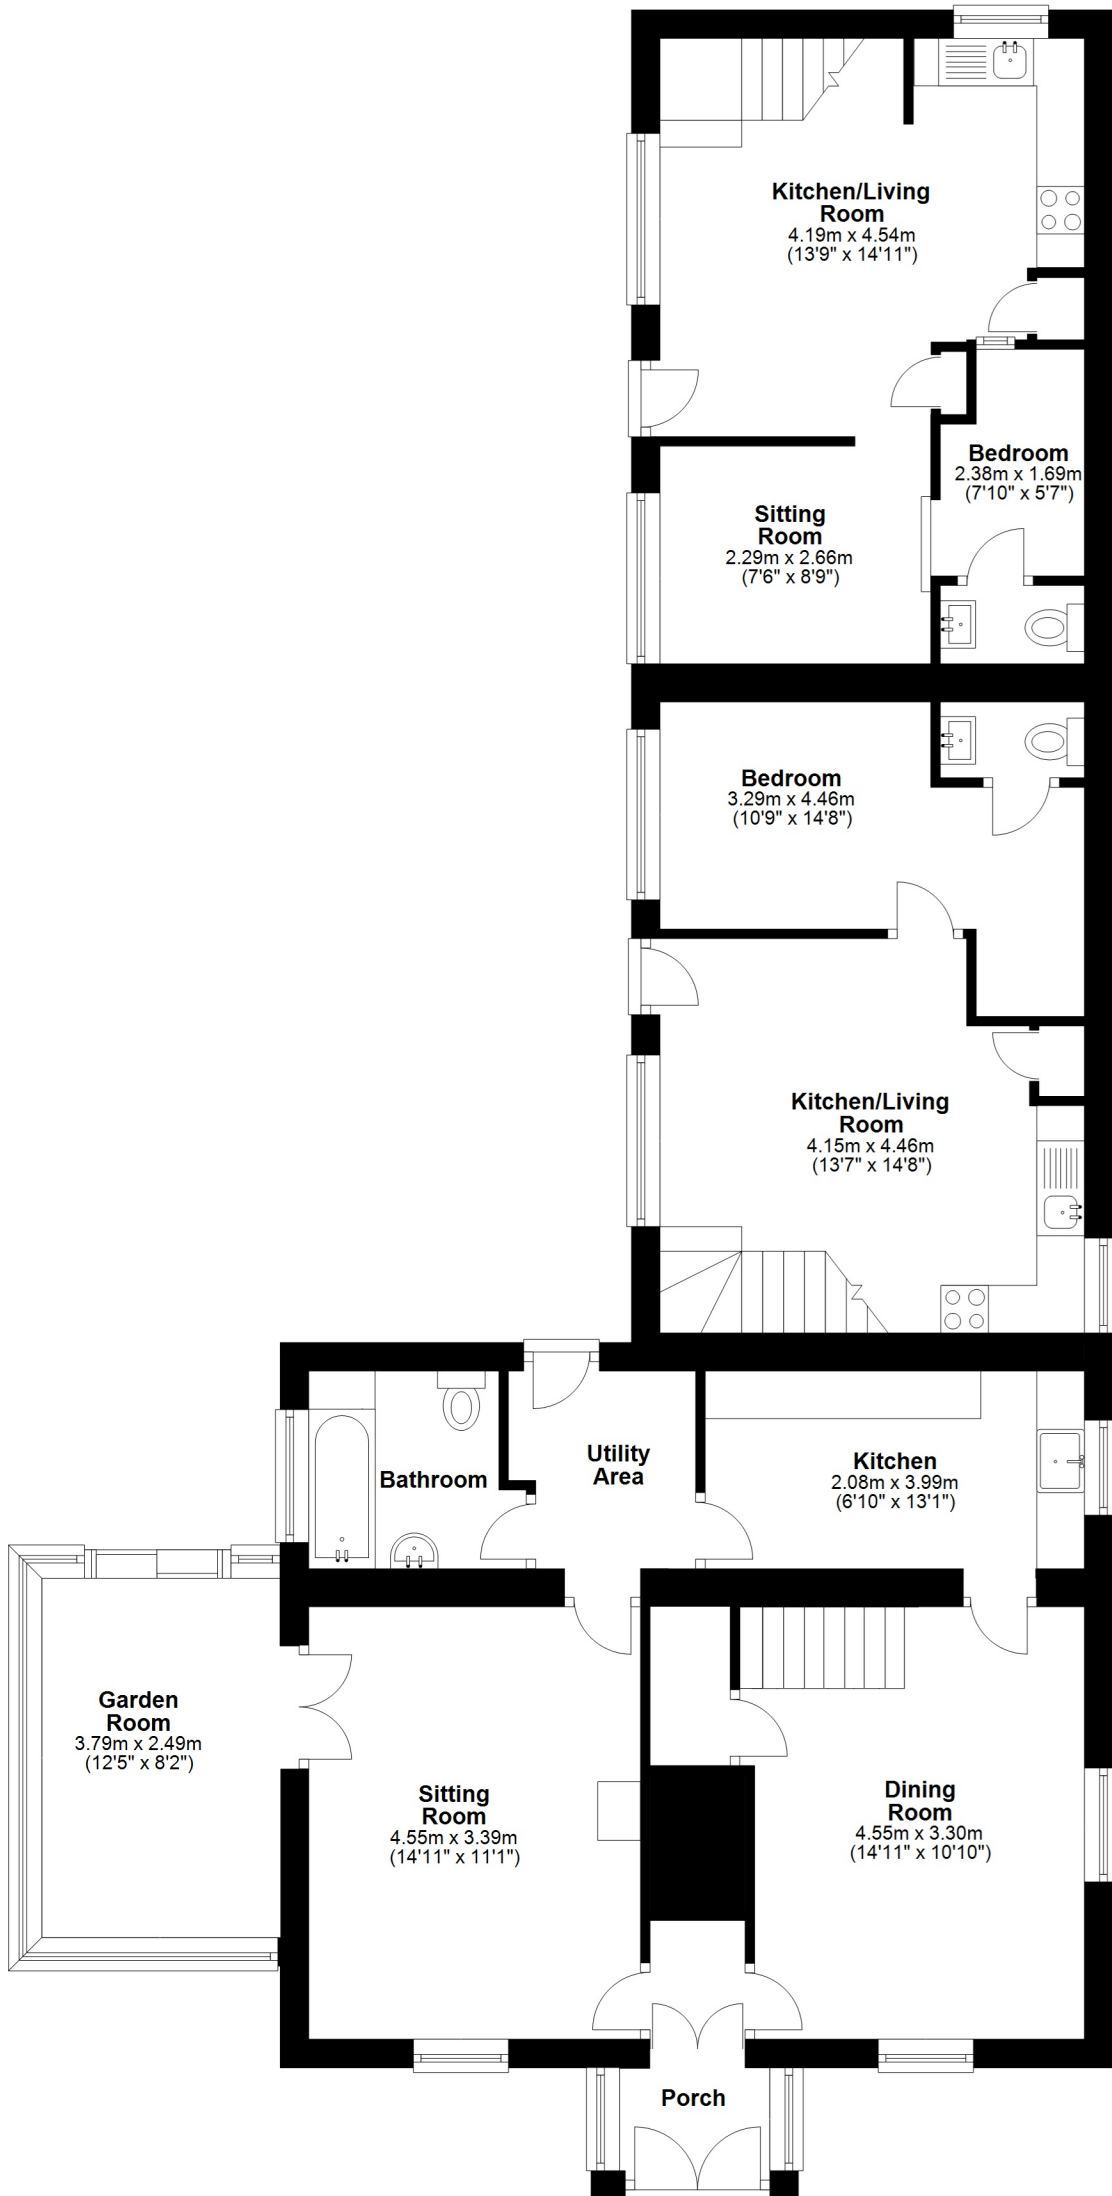

# Hayes Lodge, Stable Cottage and Bothy Cottage

Total area: approx. 235.9 sq. metres (2539.5 sq. feet)

Not to scale. For guidance only

# Coach House

Total area: approx. 46.6 sq. metres (501.9 sq. feet)  
Not to scale. For guidance only