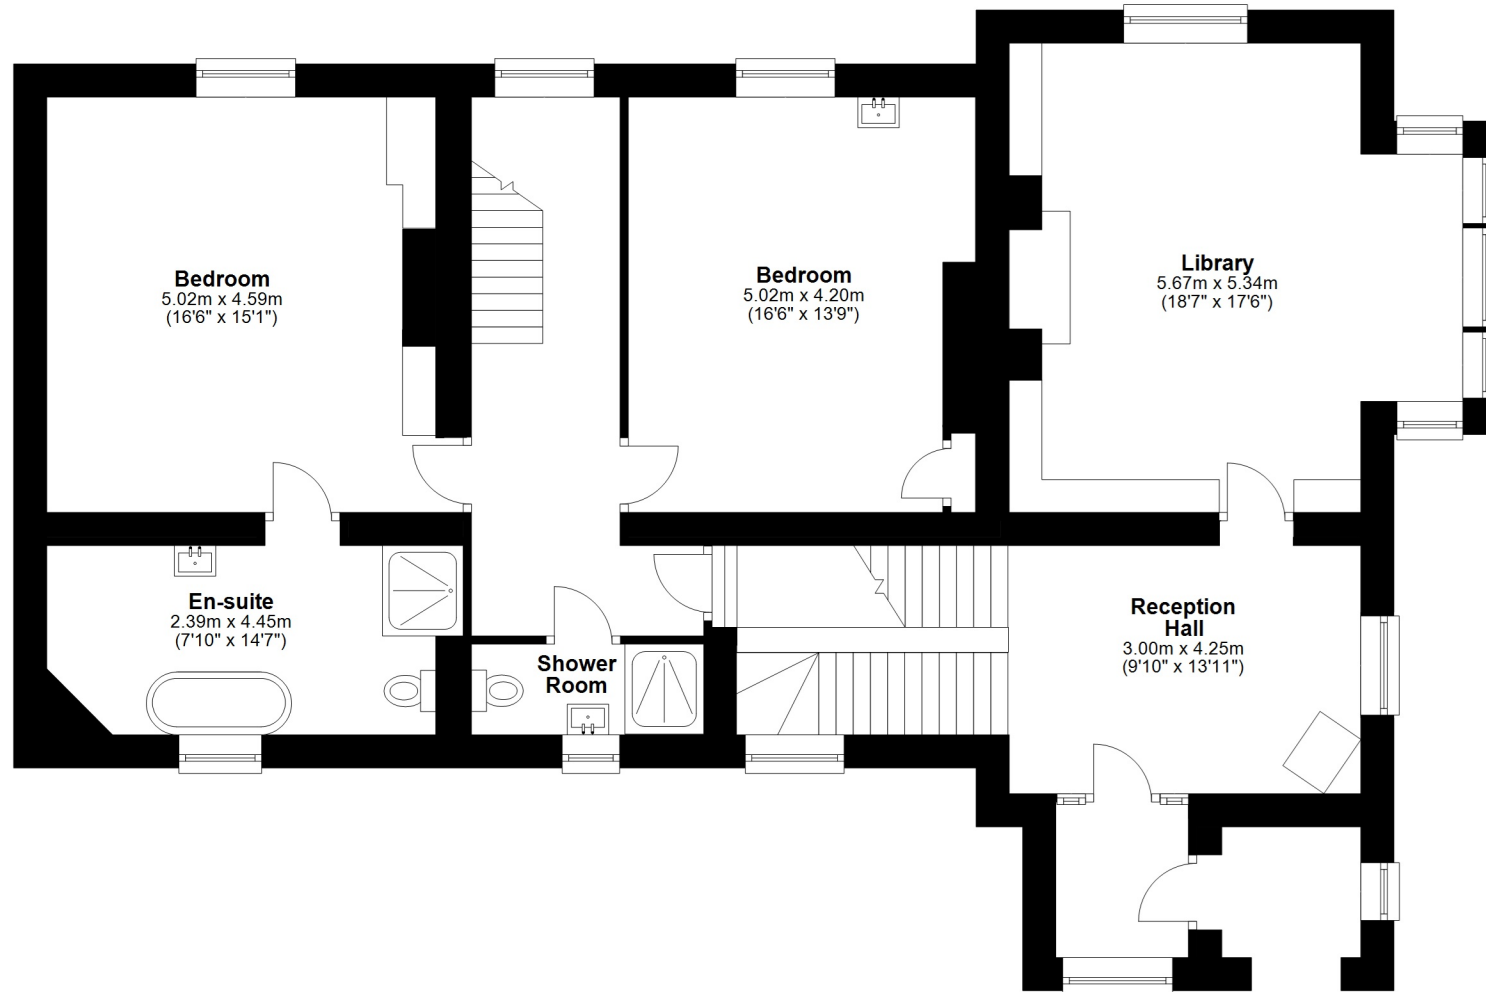

Total area: approx. 536.4 sq. metres (5773.9 sq. feet)

Total area: approx. 536.4 sq. metres (5773.9 sq. feet)

Total area: approx. 536.4 sq. metres (5773.9 sq. feet)

Total area: approx. 536.4 sq. metres (5773.9 sq. feet)