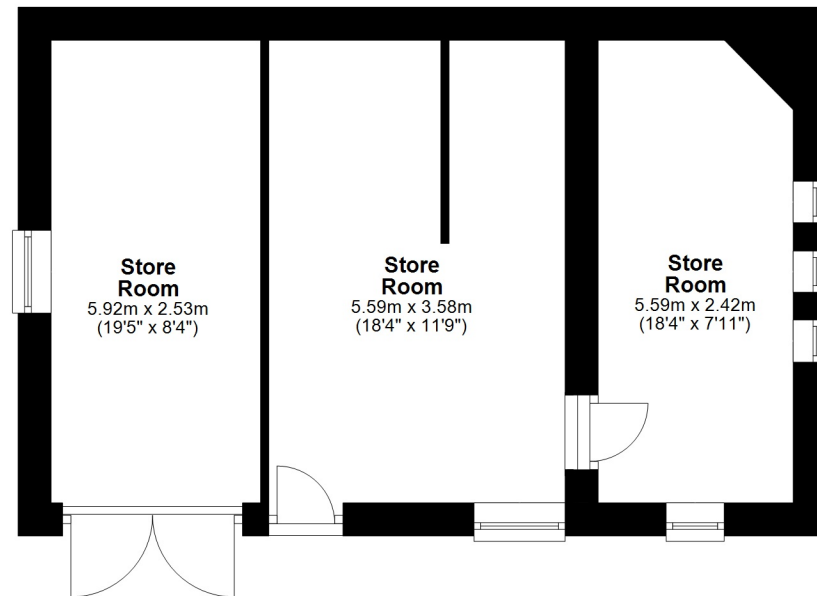

Total area: approx. 536.4 sq. metres (5773.9 sq. feet)

Total area: approx. 536.4 sq. metres (5773.9 sq. feet)

Total area: approx. 536.4 sq. metres (5773.9 sq. feet)

Total area: approx. 536.4 sq. metres (5773.9 sq. feet)