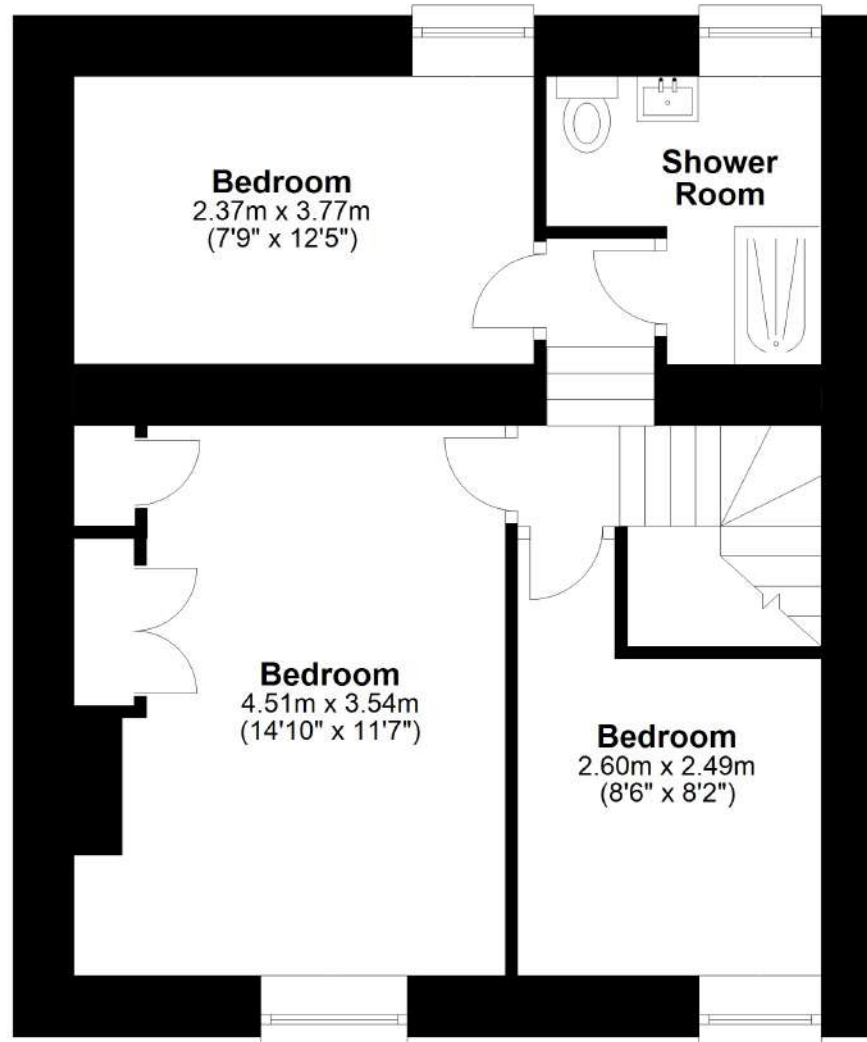

Total area: approx. 90.4 sq. metres (973.2 sq. feet)

Total area: approx. 90.4 sq. metres (973.2 sq. feet)