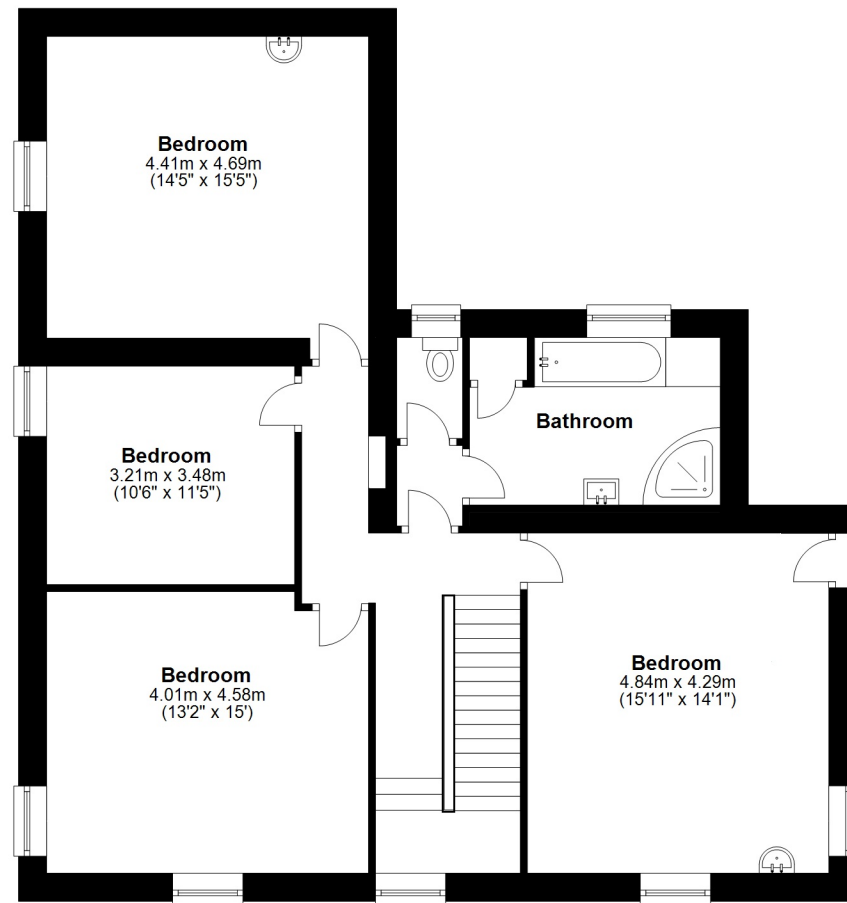

Total area: approx. 262.3 sq. metres (2823.3 sq. feet)

Total area: approx. 262.3 sq. metres (2823.3 sq. feet)