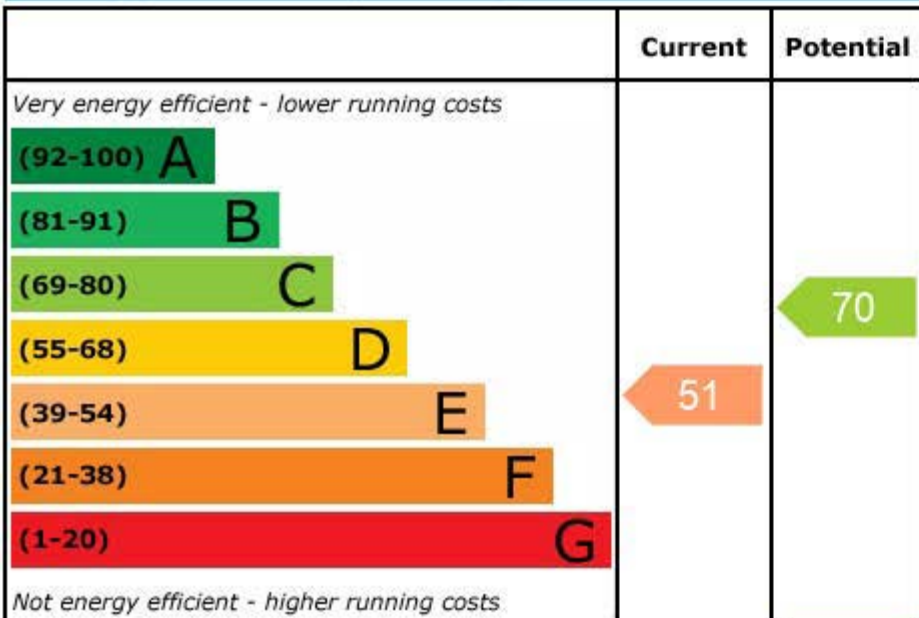

## Energy Efficiency Rating

England, Scotland & Wales

EU Directive  
2002/91/EC

## Environmental (CO<sub>2</sub>) Impact Rating

England, Scotland & Wales

EU Directive  
2002/91/EC